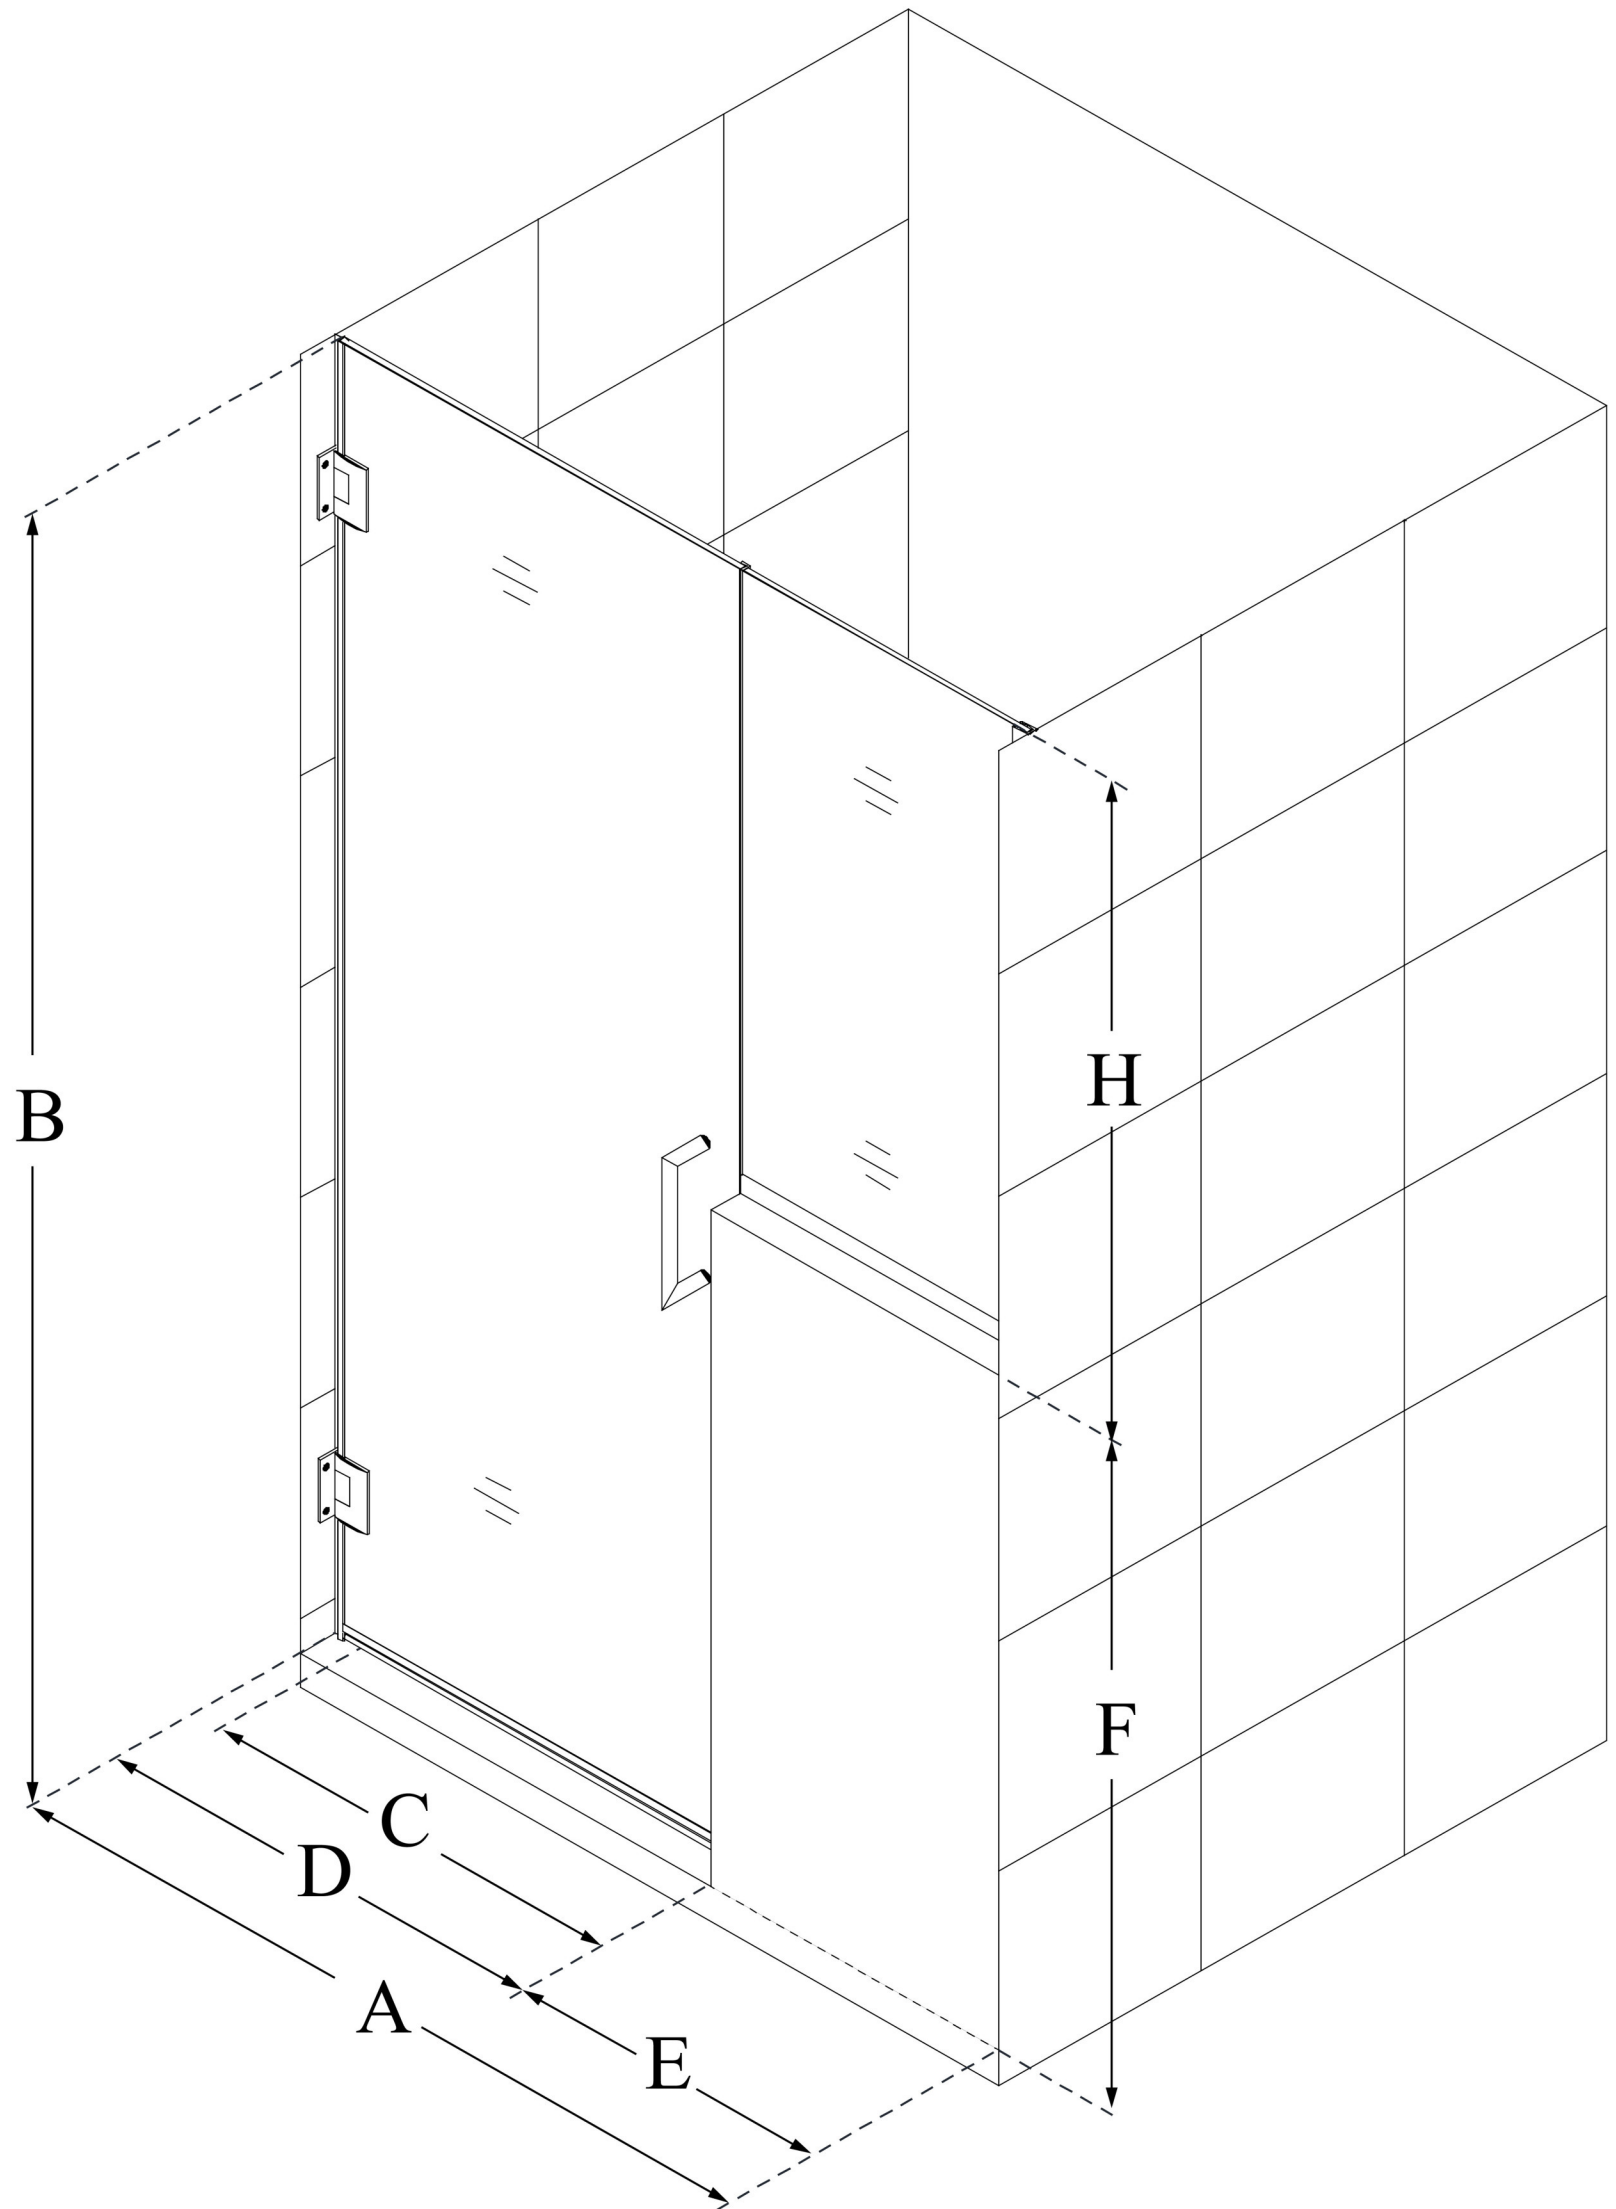

# UNIDOOR PLUS

DreamLine Unidoor Plus 63-63 1/2  
in. W x 72 in. H Hinged Shower Door  
with 36 in. Half Panel, Clear Glass

**SWING DOOR**

## CONFIGURATION DIMENSIONS:

**A: 63 - 63 1/2 in.**

MODEL WIDTH

**B: 72 in.**

MODEL HEIGHT

**C: 26 in.**

ACCESS WIDTH

**D: 27 in.**

DOOR WIDTH

**E: 36 in.**

INLINE BUTTRESS PANEL WIDTH

**F: 36 in.**

BUTTRESS WALL HEIGHT

**H: 36 in.**

BUTTRESS GLASS HEIGHT

DreamLine reserves the right to update or modify the hardware or materials pictured without prior notice for the purpose of product improvement and customer satisfaction.