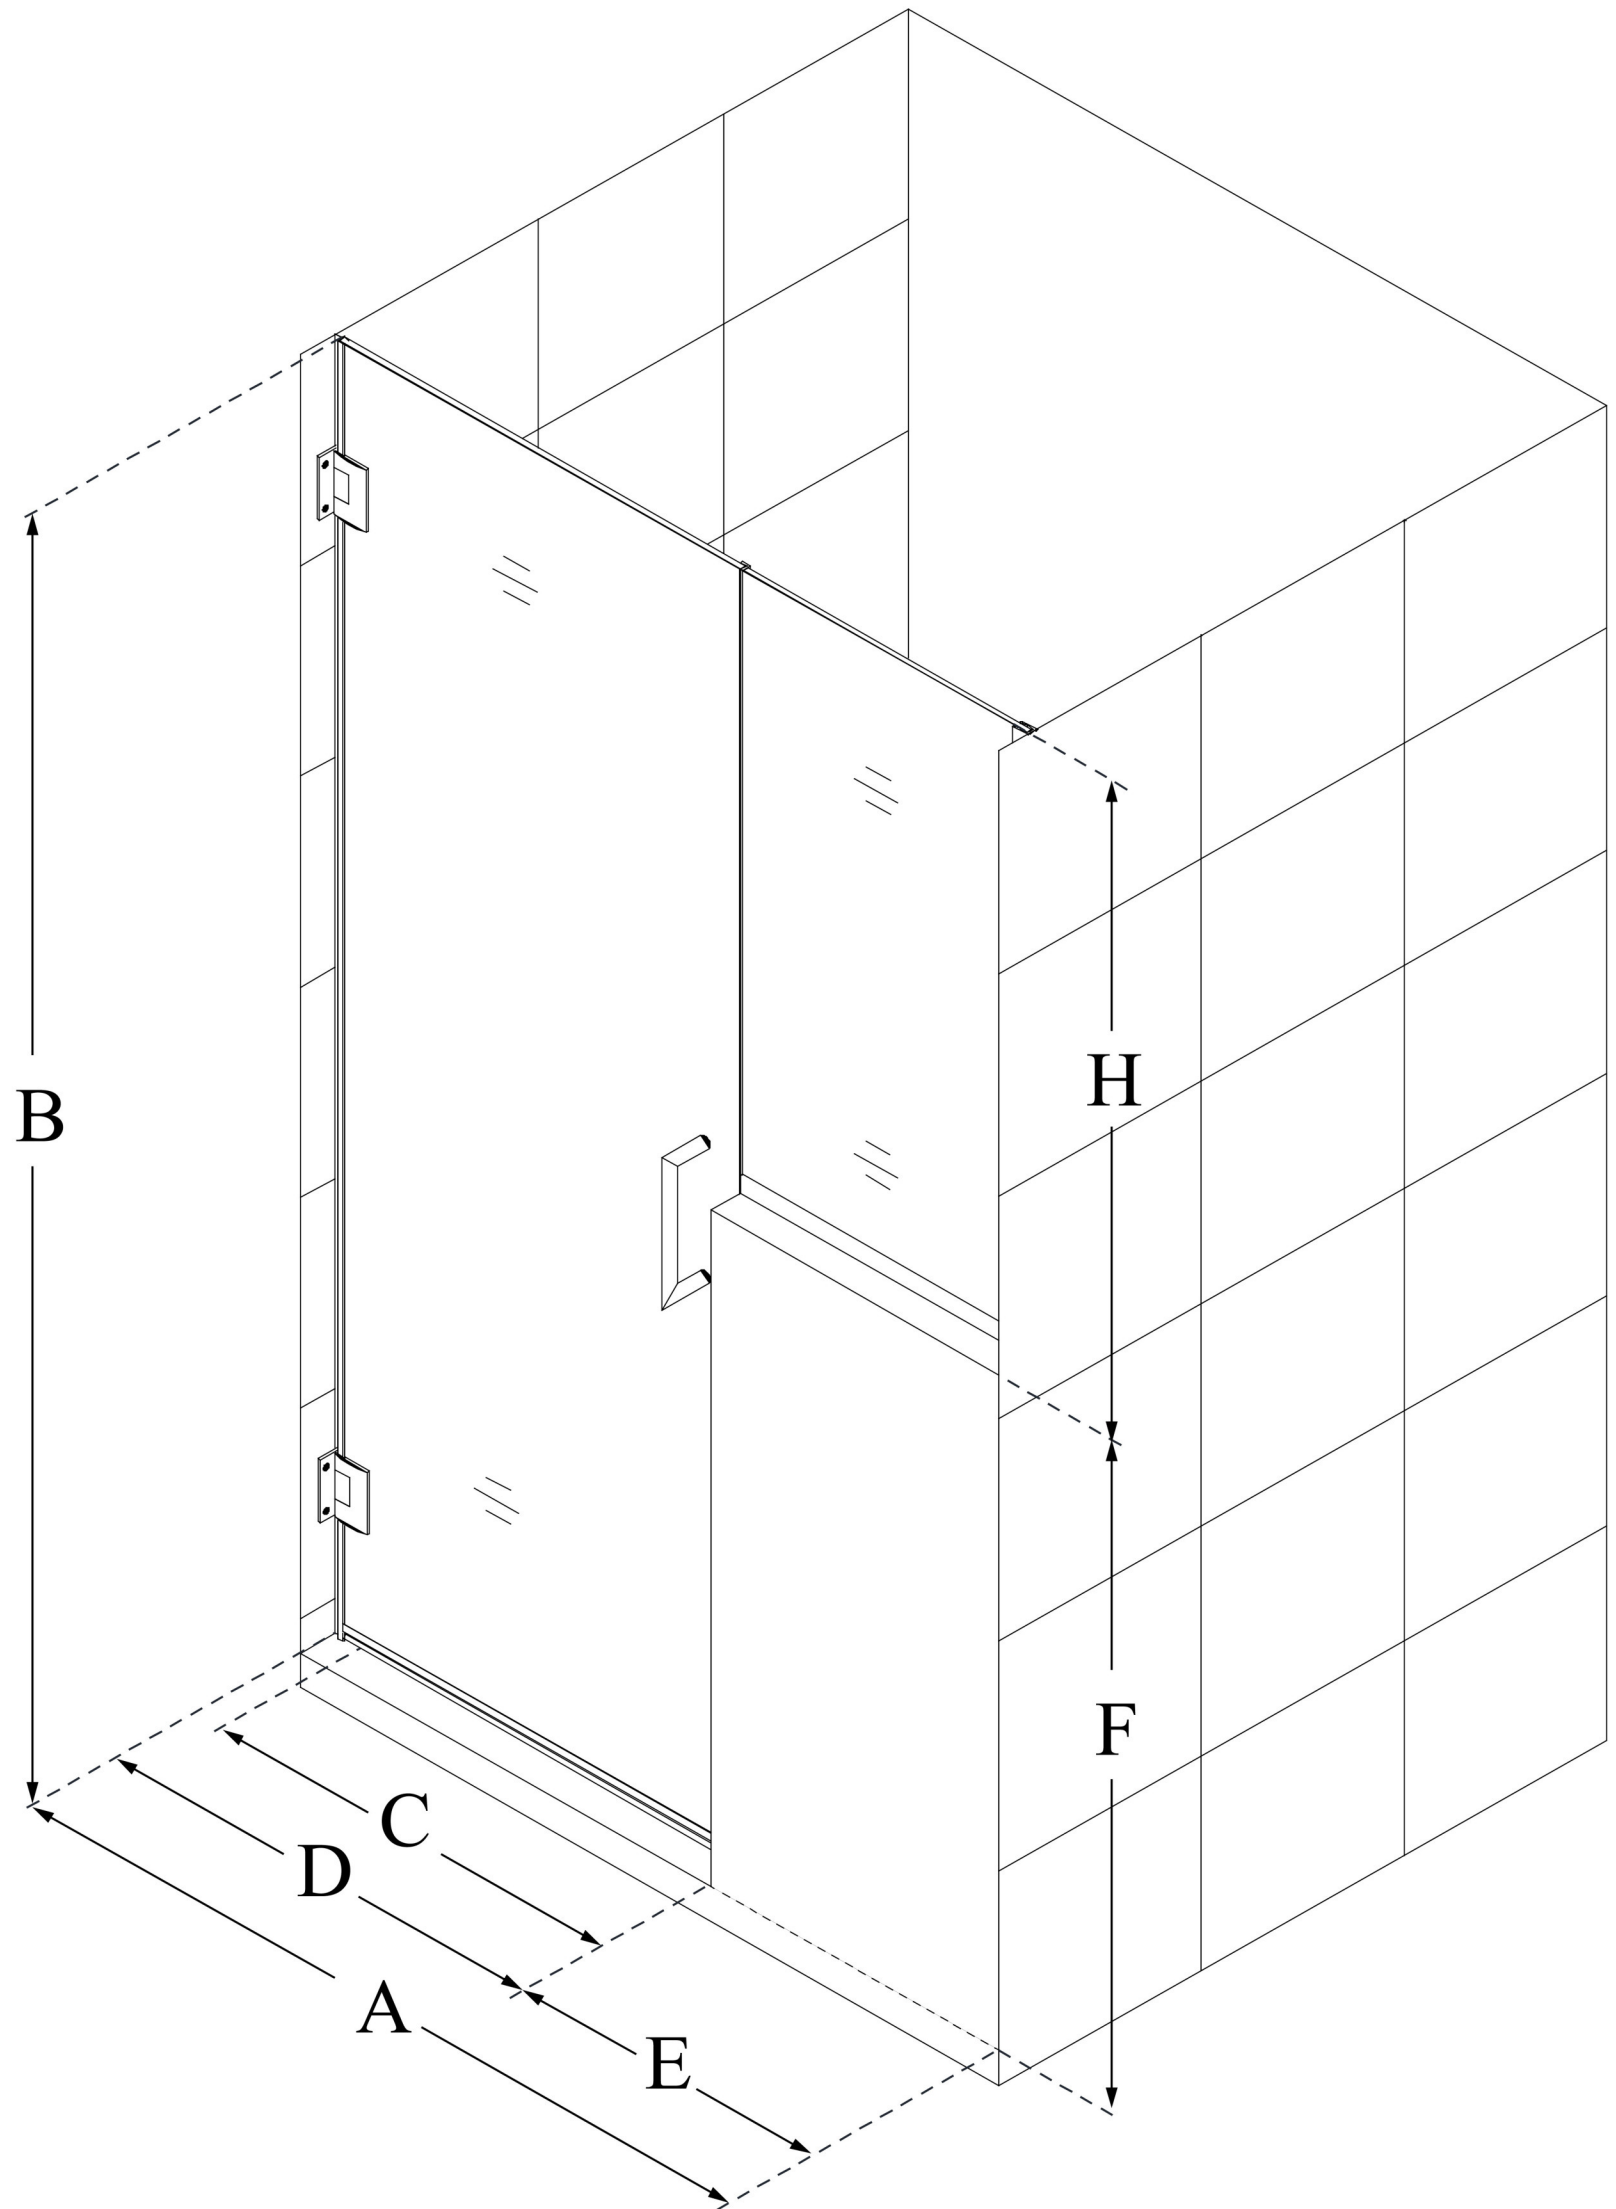

# UNIDOOR PLUS

DreamLine Unidoor Plus 63-63 1/2  
in. W x 72 in. H Hinged Shower Door  
with 34 in. Half Panel, Clear Glass

**SWING DOOR**

## CONFIGURATION DIMENSIONS:

**A: 63 - 63 1/2 in.**

MODEL WIDTH

**B: 72 in.**

MODEL HEIGHT

**C: 26 in.**

ACCESS WIDTH

**D: 27 in.**

DOOR WIDTH

**E: 36 in.**

INLINE BUTTRESS PANEL WIDTH

**F: 38 in.**

BUTTRESS WALL HEIGHT

**H: 34 in.**

BUTTRESS GLASS HEIGHT

DreamLine reserves the right to update or modify the hardware or materials pictured without prior notice for the purpose of product improvement and customer satisfaction.