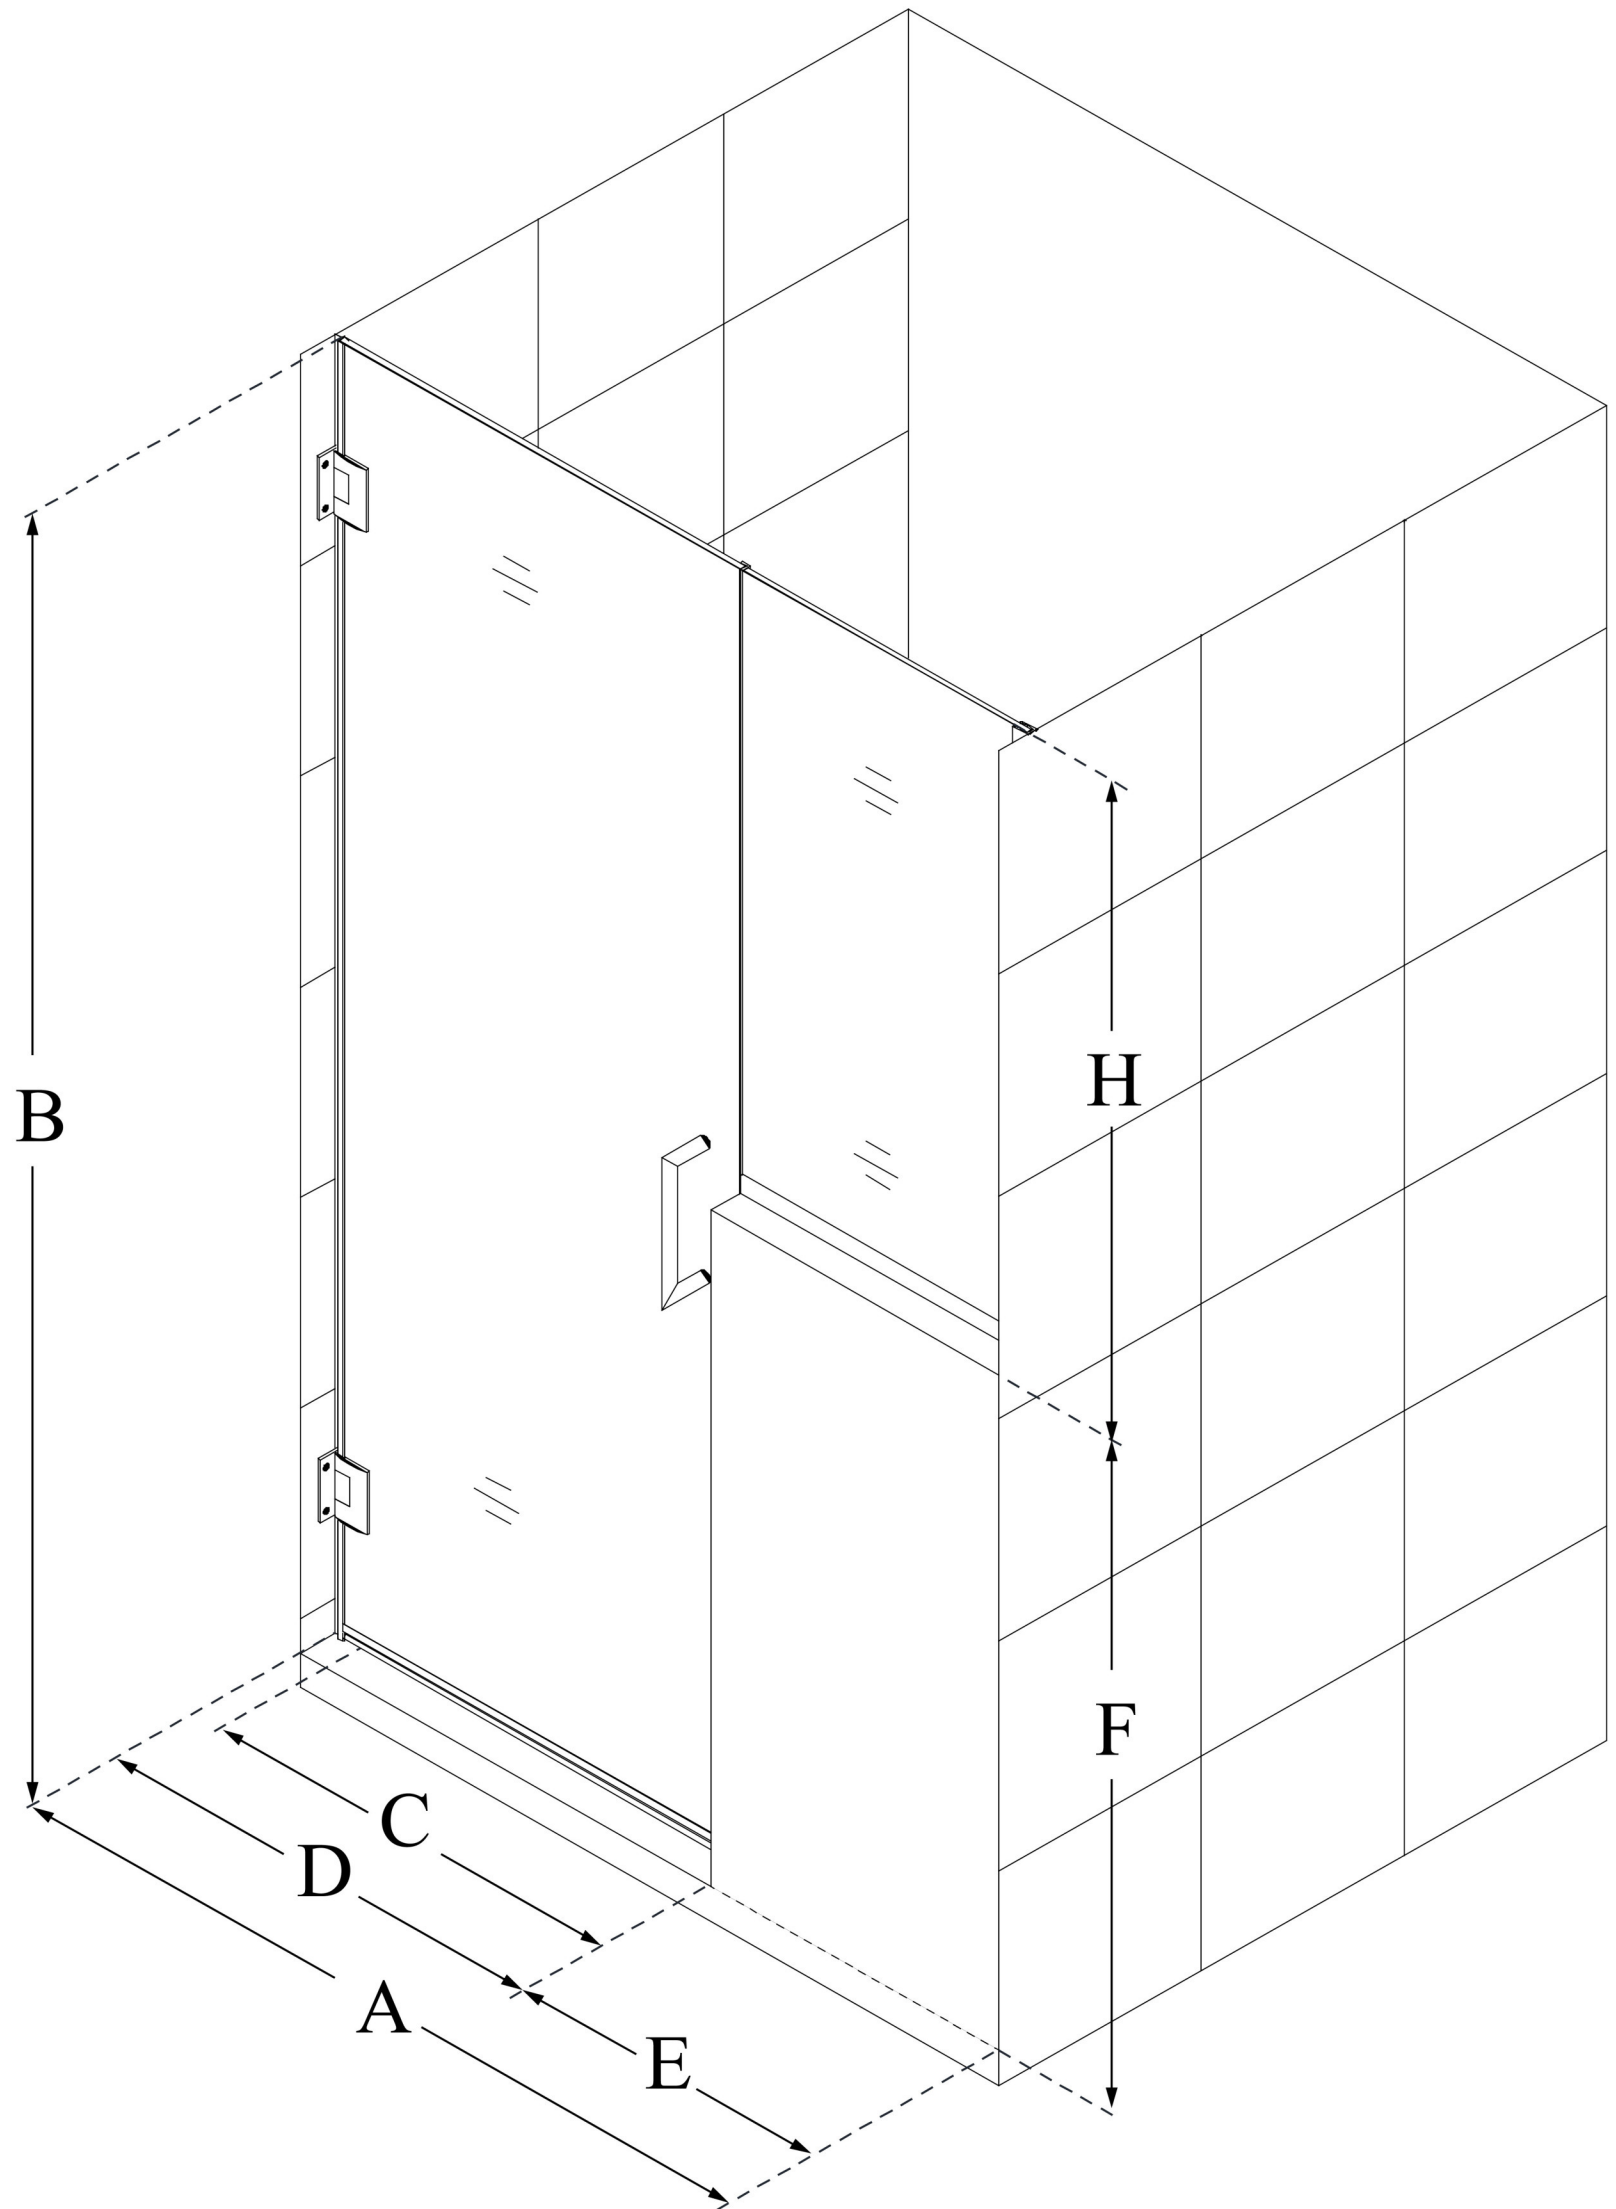

SHDR-24273036

UNIDOOR PLUS

DreamLine Unidoor Plus 57-57 1/2 in. W x 72 in. H Hinged Shower Door with 36 in. Half Panel, Clear Glass

SWING DOOR

CONFIGURATION DIMENSIONS:

A: 57 - 57 1/2 in.

MODEL WIDTH

B: 72 in.

MODEL HEIGHT

C: 26 in.

ACCESS WIDTH

D: 27 in.

DOOR WIDTH

E: 30 in.

INLINE BUTTRESS PANEL WIDTH

F: 36 in.

BUTTRESS WALL HEIGHT

H: 36 in.

BUTTRESS GLASS HEIGHT

DreamLine reserves the right to update or modify the hardware or materials pictured without prior notice for the purpose of product improvement and customer satisfaction.