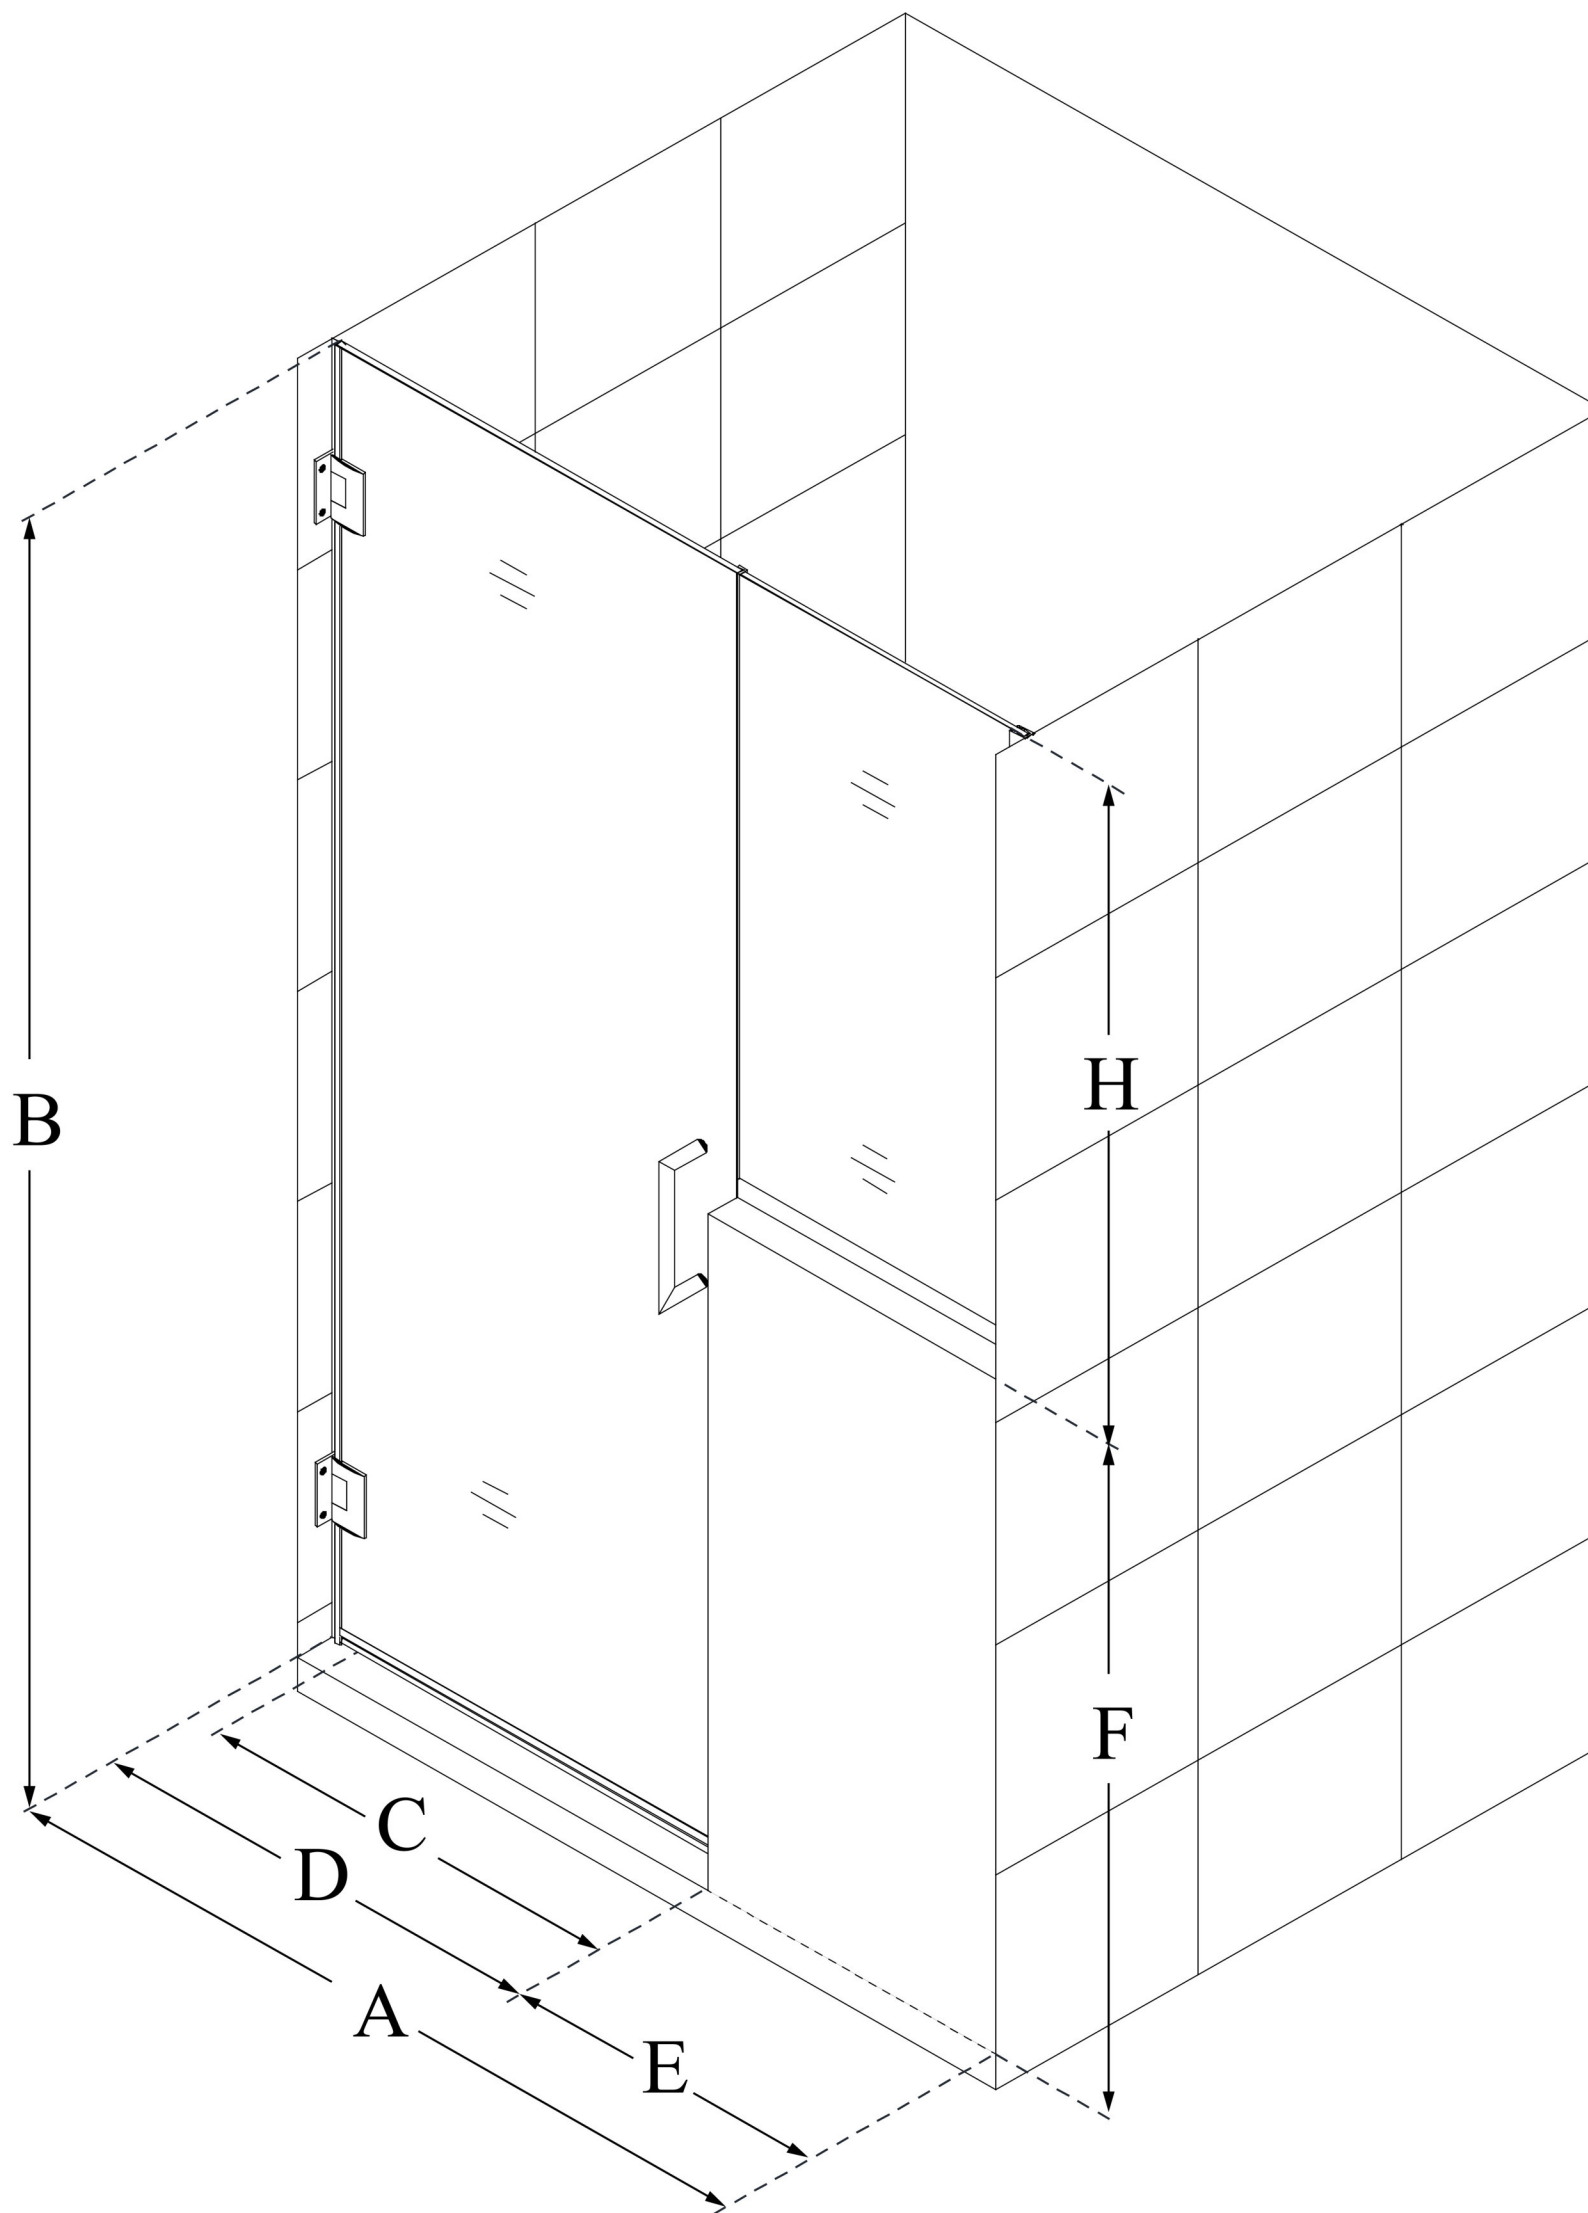

SHDR-24273034

UNIDOOR PLUS

DreamLine Unidoor Plus 57-57 1/2 in. W x 72 in. H Hinged Shower Door with 34 in. Half Panel, Clear Glass

SWING DOOR

CONFIGURATION DIMENSIONS:

A: 57 - 57 1/2 in.

MODEL WIDTH

B: 72 in.

MODEL HEIGHT

C: 26 in.

ACCESS WIDTH

D: 27 in.

DOOR WIDTH

E: 30 in.

INLINE BUTTRESS PANEL WIDTH

F: 38 in.

BUTTRESS WALL HEIGHT

H: 34 in.

BUTTRESS GLASS HEIGHT

DreamLine reserves the right to update or modify the hardware or materials pictured without prior notice for the purpose of product improvement and customer satisfaction.