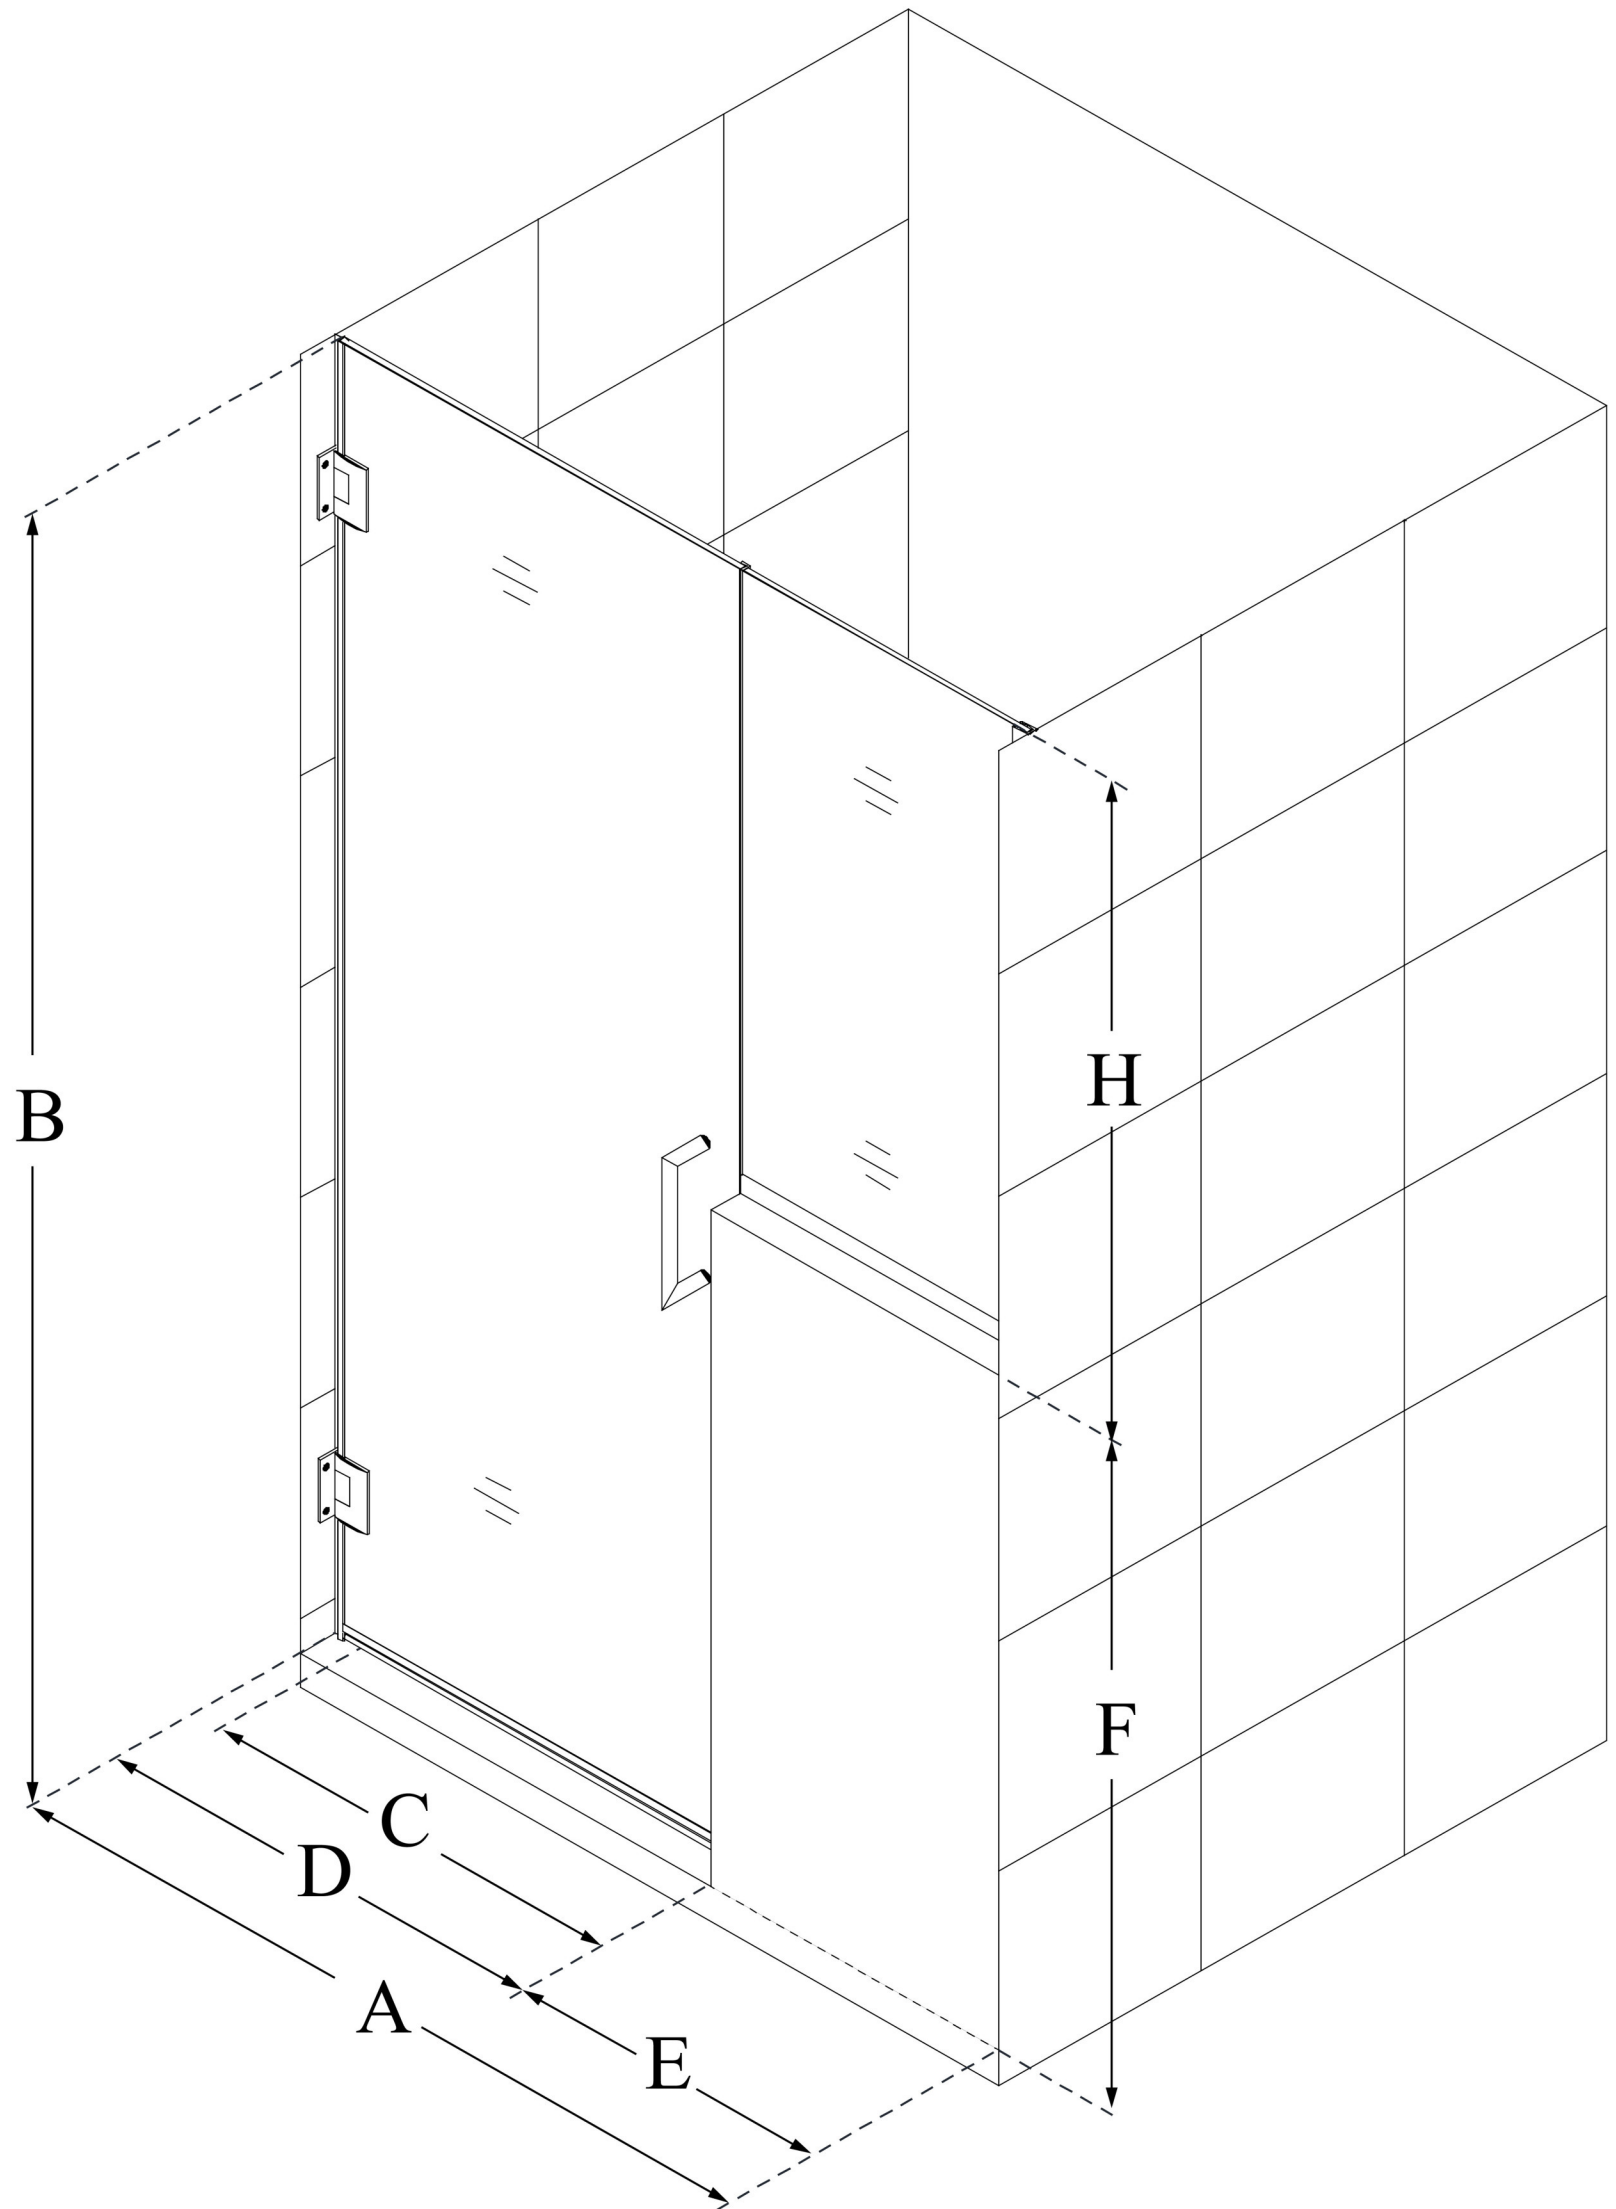

# UNIDOOR PLUS

DreamLine Unidoor Plus 60-60 1/2 in. W x 72 in. H Hinged Shower Door with 36 in. Half Panel, Clear Glass

**SWING DOOR**

## CONFIGURATION DIMENSIONS:

**A: 60 - 60 1/2 in.**

MODEL WIDTH

**B: 72 in.**

MODEL HEIGHT

**C: 23 in.**

ACCESS WIDTH

**D: 24 in.**

DOOR WIDTH

**E: 36 in.**

INLINE BUTTRESS PANEL WIDTH

**F: 36 in.**

BUTTRESS WALL HEIGHT

**H: 36 in.**

BUTTRESS GLASS HEIGHT

DreamLine reserves the right to update or modify the hardware or materials pictured without prior notice for the purpose of product improvement and customer satisfaction.