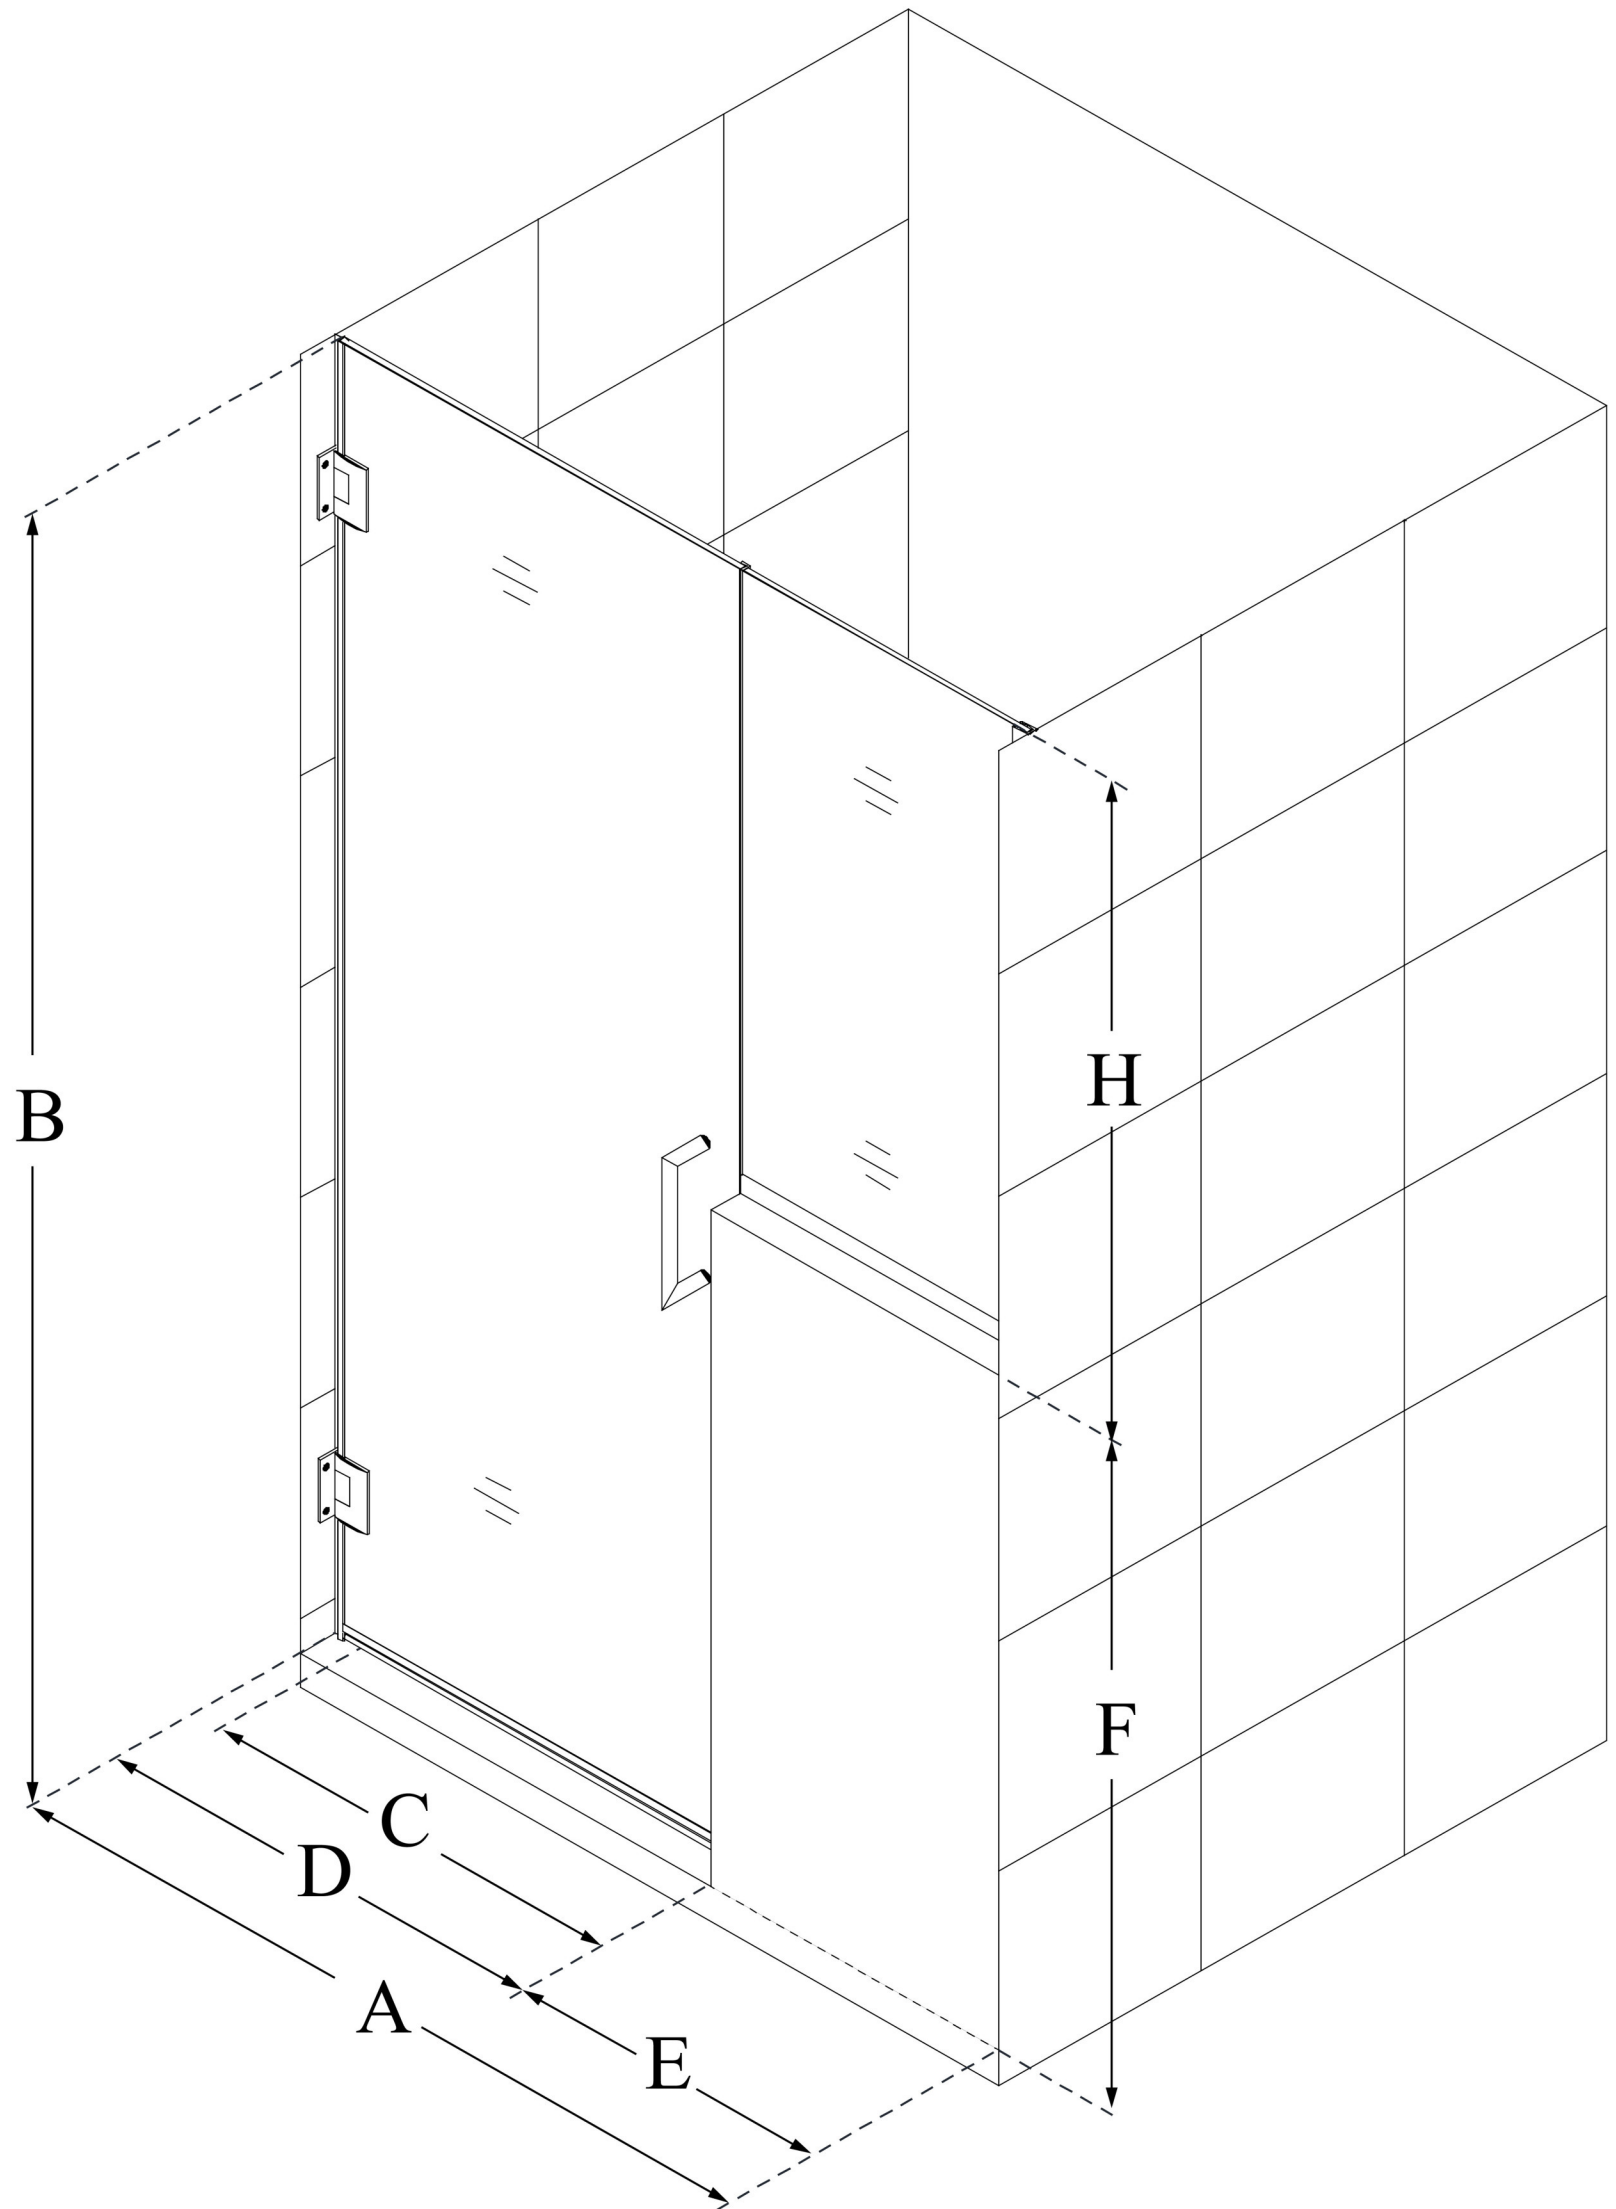

SHDR-24243634

UNIDOOR PLUS

DreamLine Unidoor Plus 60-60 1/2 in. W x 72 in. H Hinged Shower Door with 34 in. Half Panel, Clear Glass

SWING DOOR

CONFIGURATION DIMENSIONS:

A: 60 - 60 1/2 in.

MODEL WIDTH

B: 72 in.

MODEL HEIGHT

C: 23 in.

ACCESS WIDTH

D: 24 in.

DOOR WIDTH

E: 36 in.

INLINE BUTTRESS PANEL WIDTH

F: 38 in.

BUTTRESS WALL HEIGHT

H: 34 in.

BUTTRESS GLASS HEIGHT

DreamLine reserves the right to update or modify the hardware or materials pictured without prior notice for the purpose of product improvement and customer satisfaction.