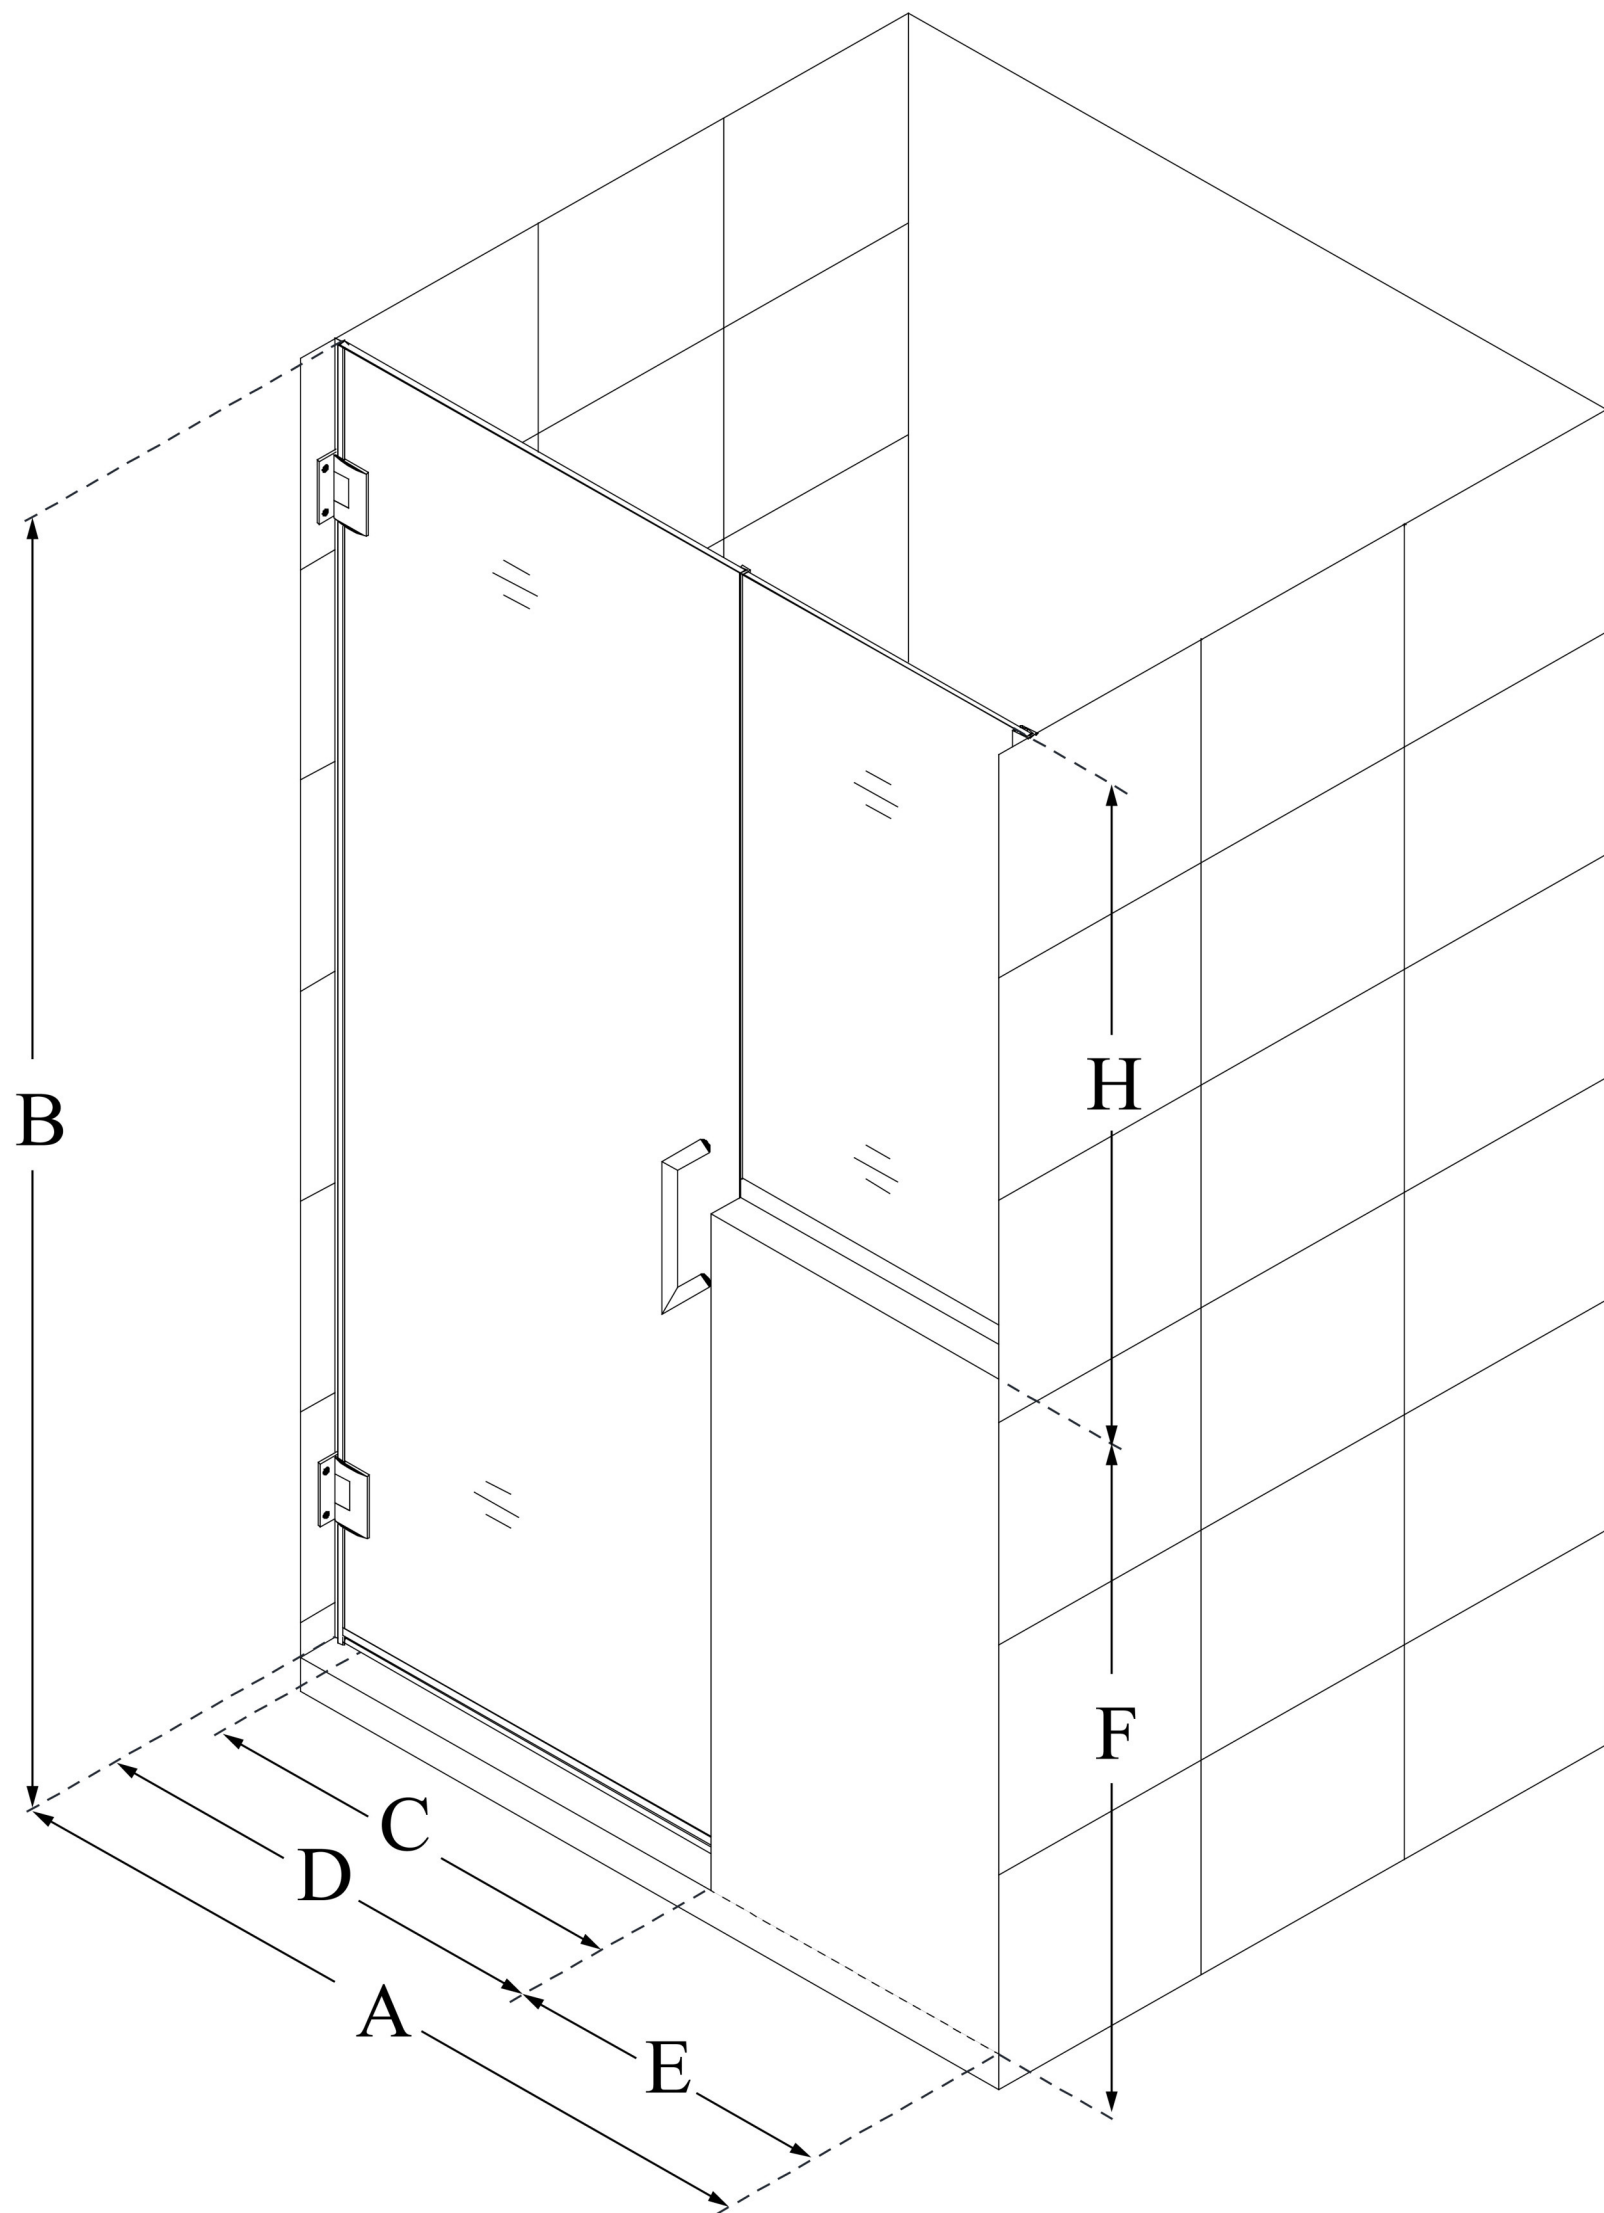

# UNIDOOR PLUS

DreamLine Unidoor Plus 48-48 1/2 in. W x 72 in. H Hinged Shower Door with 36 in. Half Panel, Clear Glass

**SWING DOOR**

## CONFIGURATION DIMENSIONS:

**A: 48 - 48 1/2 in.**

MODEL WIDTH

**B: 72 in.**

MODEL HEIGHT

**C: 23 in.**

ACCESS WIDTH

**D: 24 in.**

DOOR WIDTH

**E: 24 in.**

INLINE BUTTRESS PANEL WIDTH

**F: 36 in.**

BUTTRESS WALL HEIGHT

**H: 36 in.**

BUTTRESS GLASS HEIGHT

DreamLine reserves the right to update or modify the hardware or materials pictured without prior notice for the purpose of product improvement and customer satisfaction.