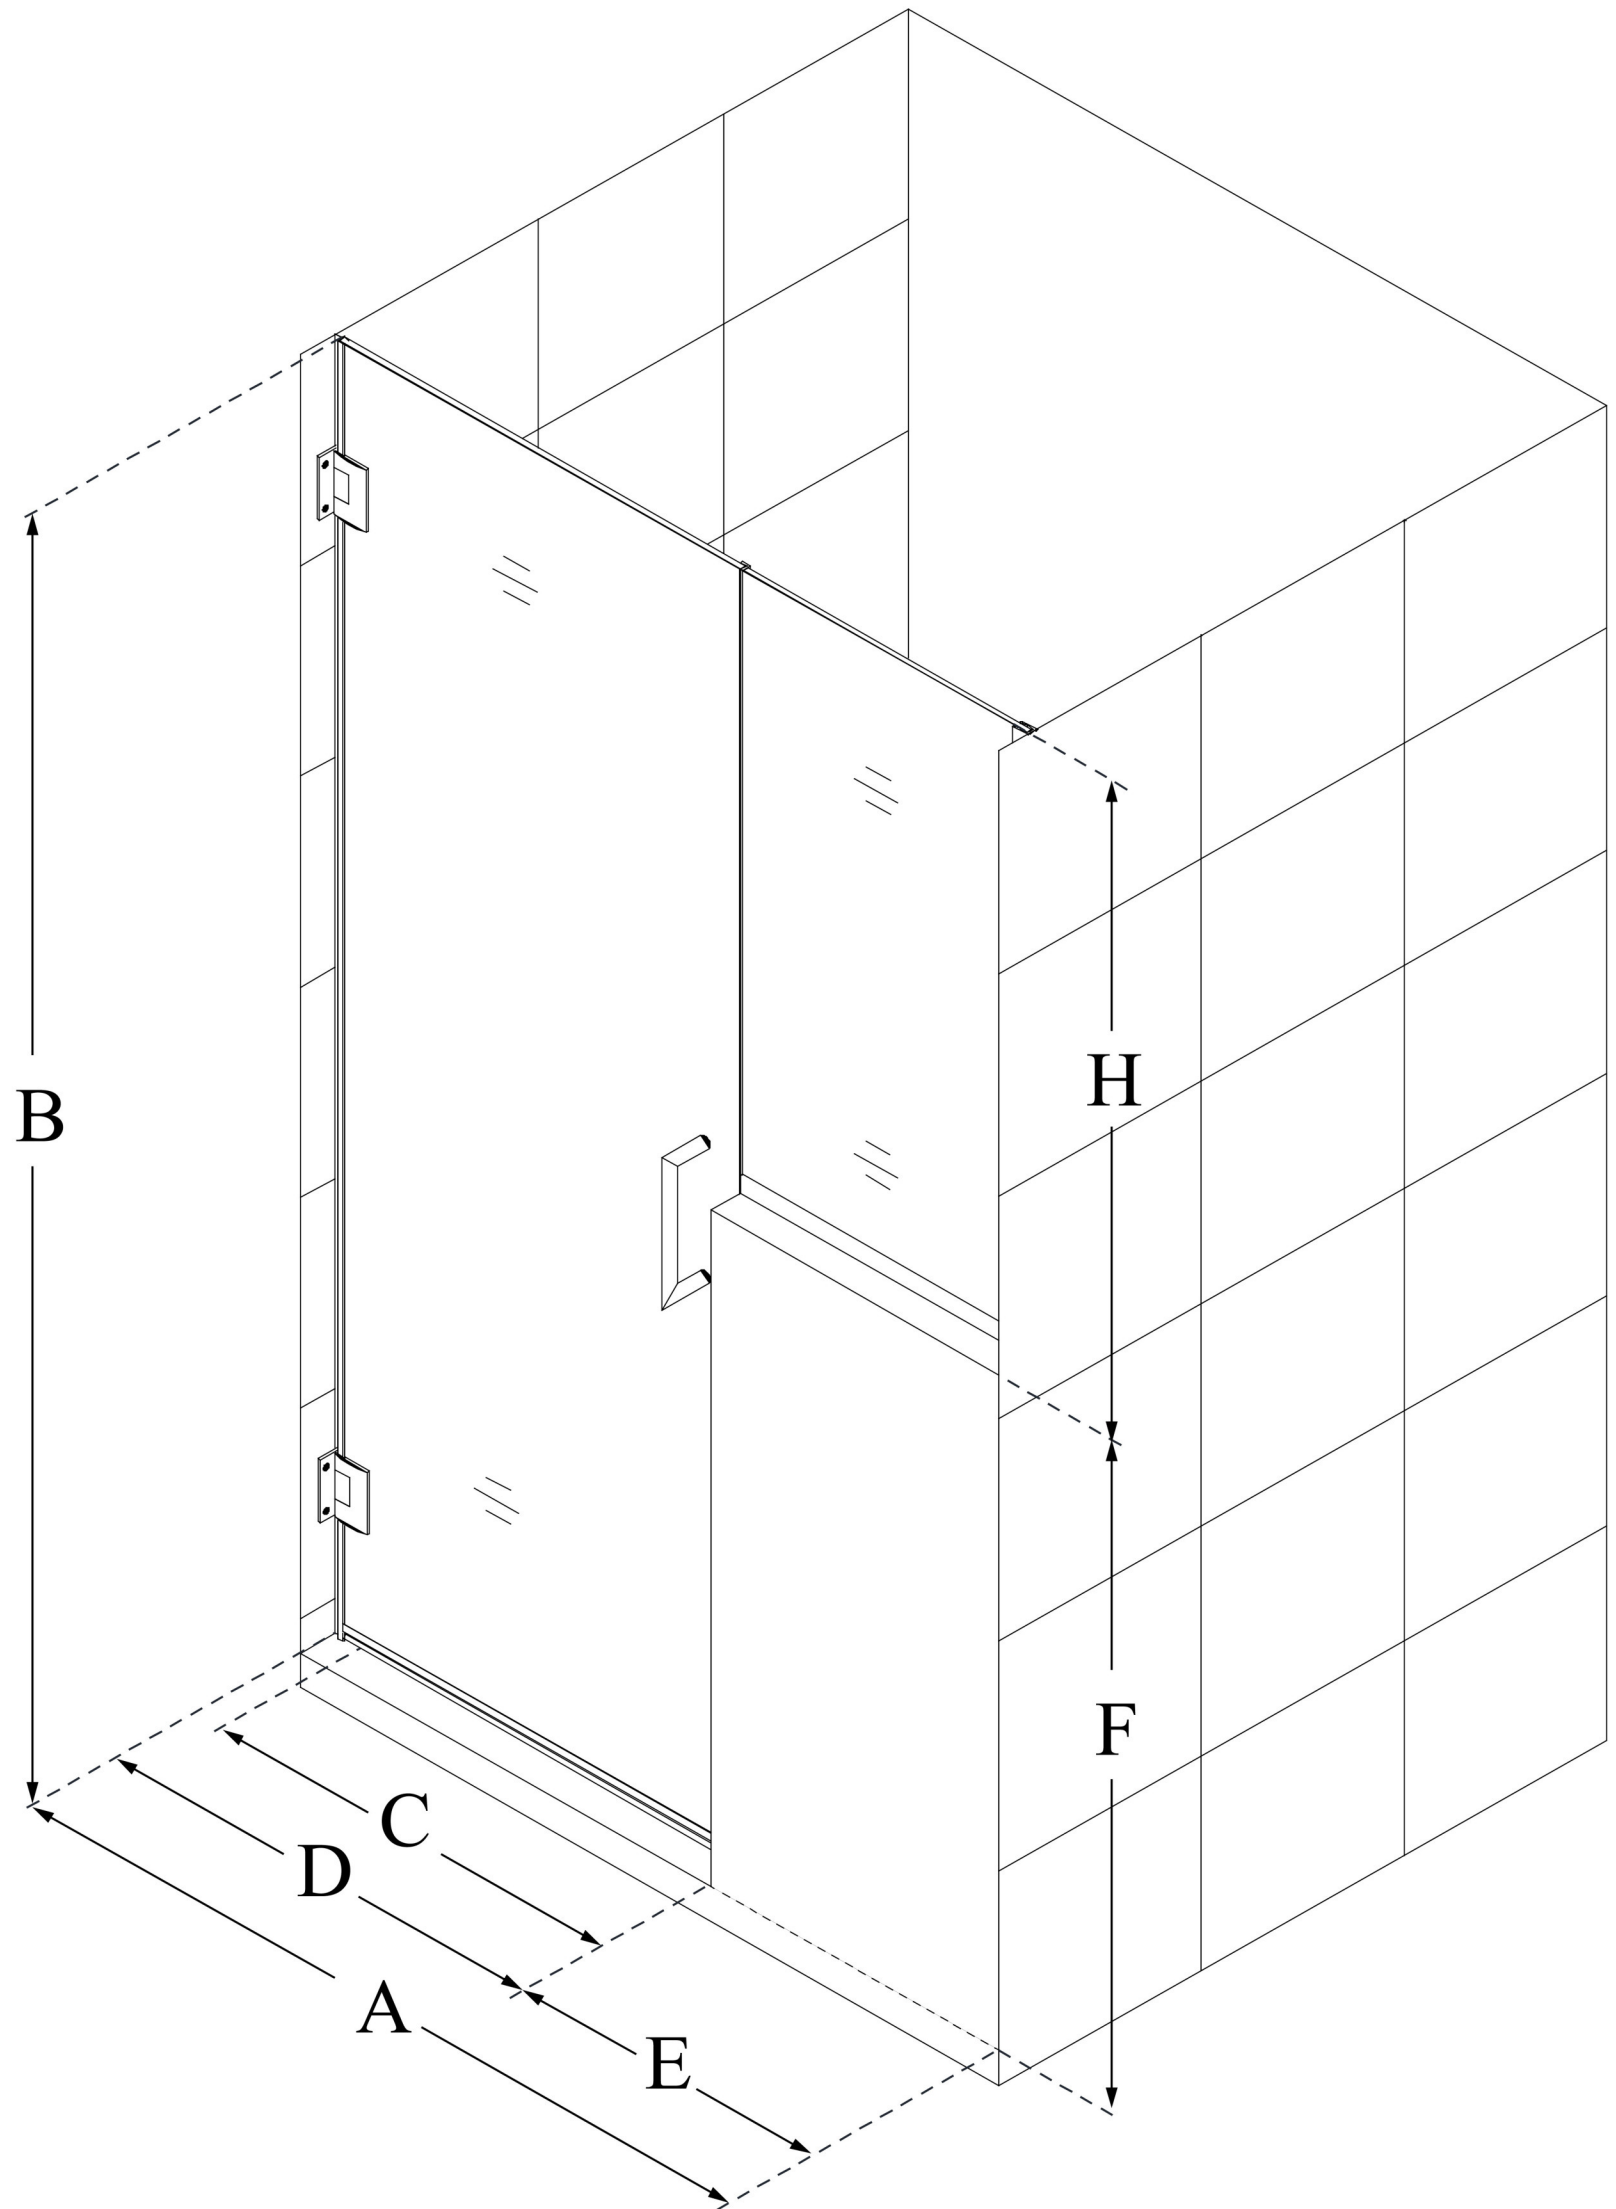

SHDR-24242434

UNIDOOR PLUS

DreamLine Unidoor Plus 48-48 1/2 in. W x 72 in. H Hinged Shower Door with 34 in. Half Panel, Clear Glass

SWING DOOR

CONFIGURATION DIMENSIONS:

A: 48 - 48 1/2 in.

MODEL WIDTH

B: 72 in.

MODEL HEIGHT

C: 23 in.

ACCESS WIDTH

D: 24 in.

DOOR WIDTH

E: 24 in.

INLINE BUTTRESS PANEL WIDTH

F: 38 in.

BUTTRESS WALL HEIGHT

H: 34 in.

BUTTRESS GLASS HEIGHT

DreamLine reserves the right to update or modify the hardware or materials pictured without prior notice for the purpose of product improvement and customer satisfaction.