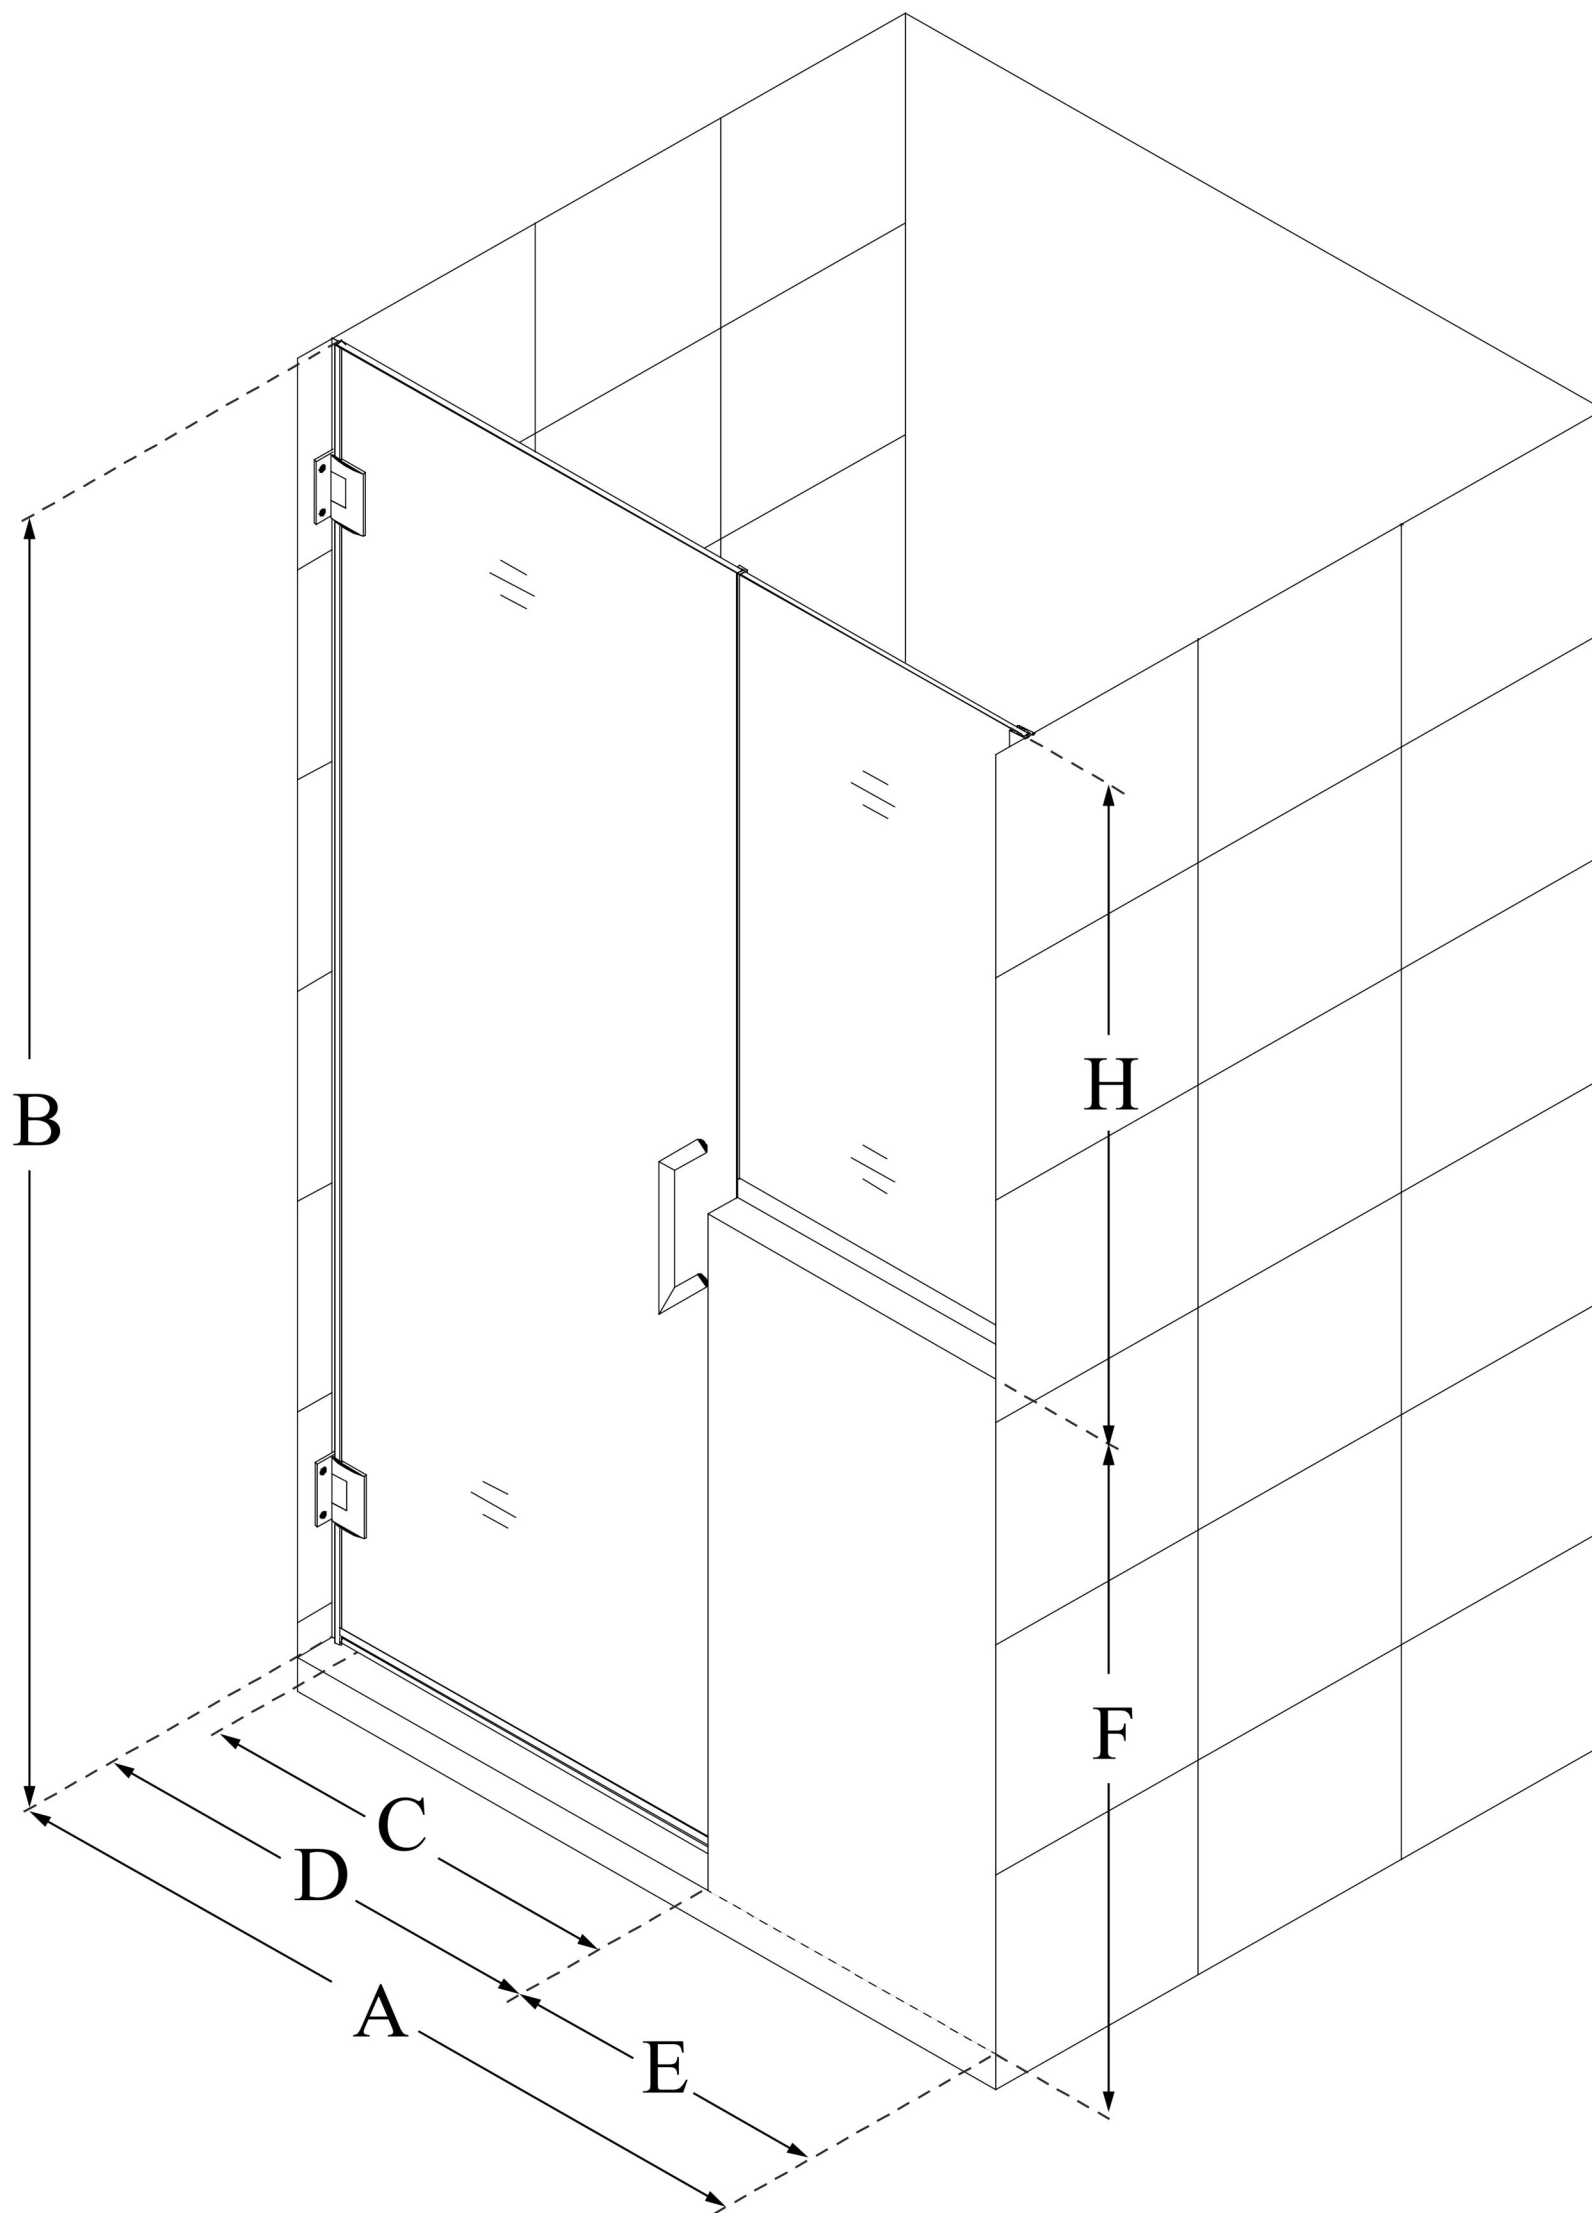

# UNIDOOR PLUS

DreamLine Unidoor Plus 59-59 1/2  
in. W x 72 in. H Hinged Shower Door  
with 36 in. Half Panel, Clear Glass

**SWING DOOR**

## CONFIGURATION DIMENSIONS:

**A: 59 - 59 1/2 in.**

MODEL WIDTH

**B: 72 in.**

MODEL HEIGHT

**C: 22 in.**

ACCESS WIDTH

**D: 23 in.**

DOOR WIDTH

**E: 36 in.**

INLINE BUTTRESS PANEL WIDTH

**F: 36 in.**

BUTTRESS WALL HEIGHT

**H: 36 in.**

BUTTRESS GLASS HEIGHT

DreamLine reserves the right to update or modify the hardware or materials pictured without prior notice for the purpose of product improvement and customer satisfaction.