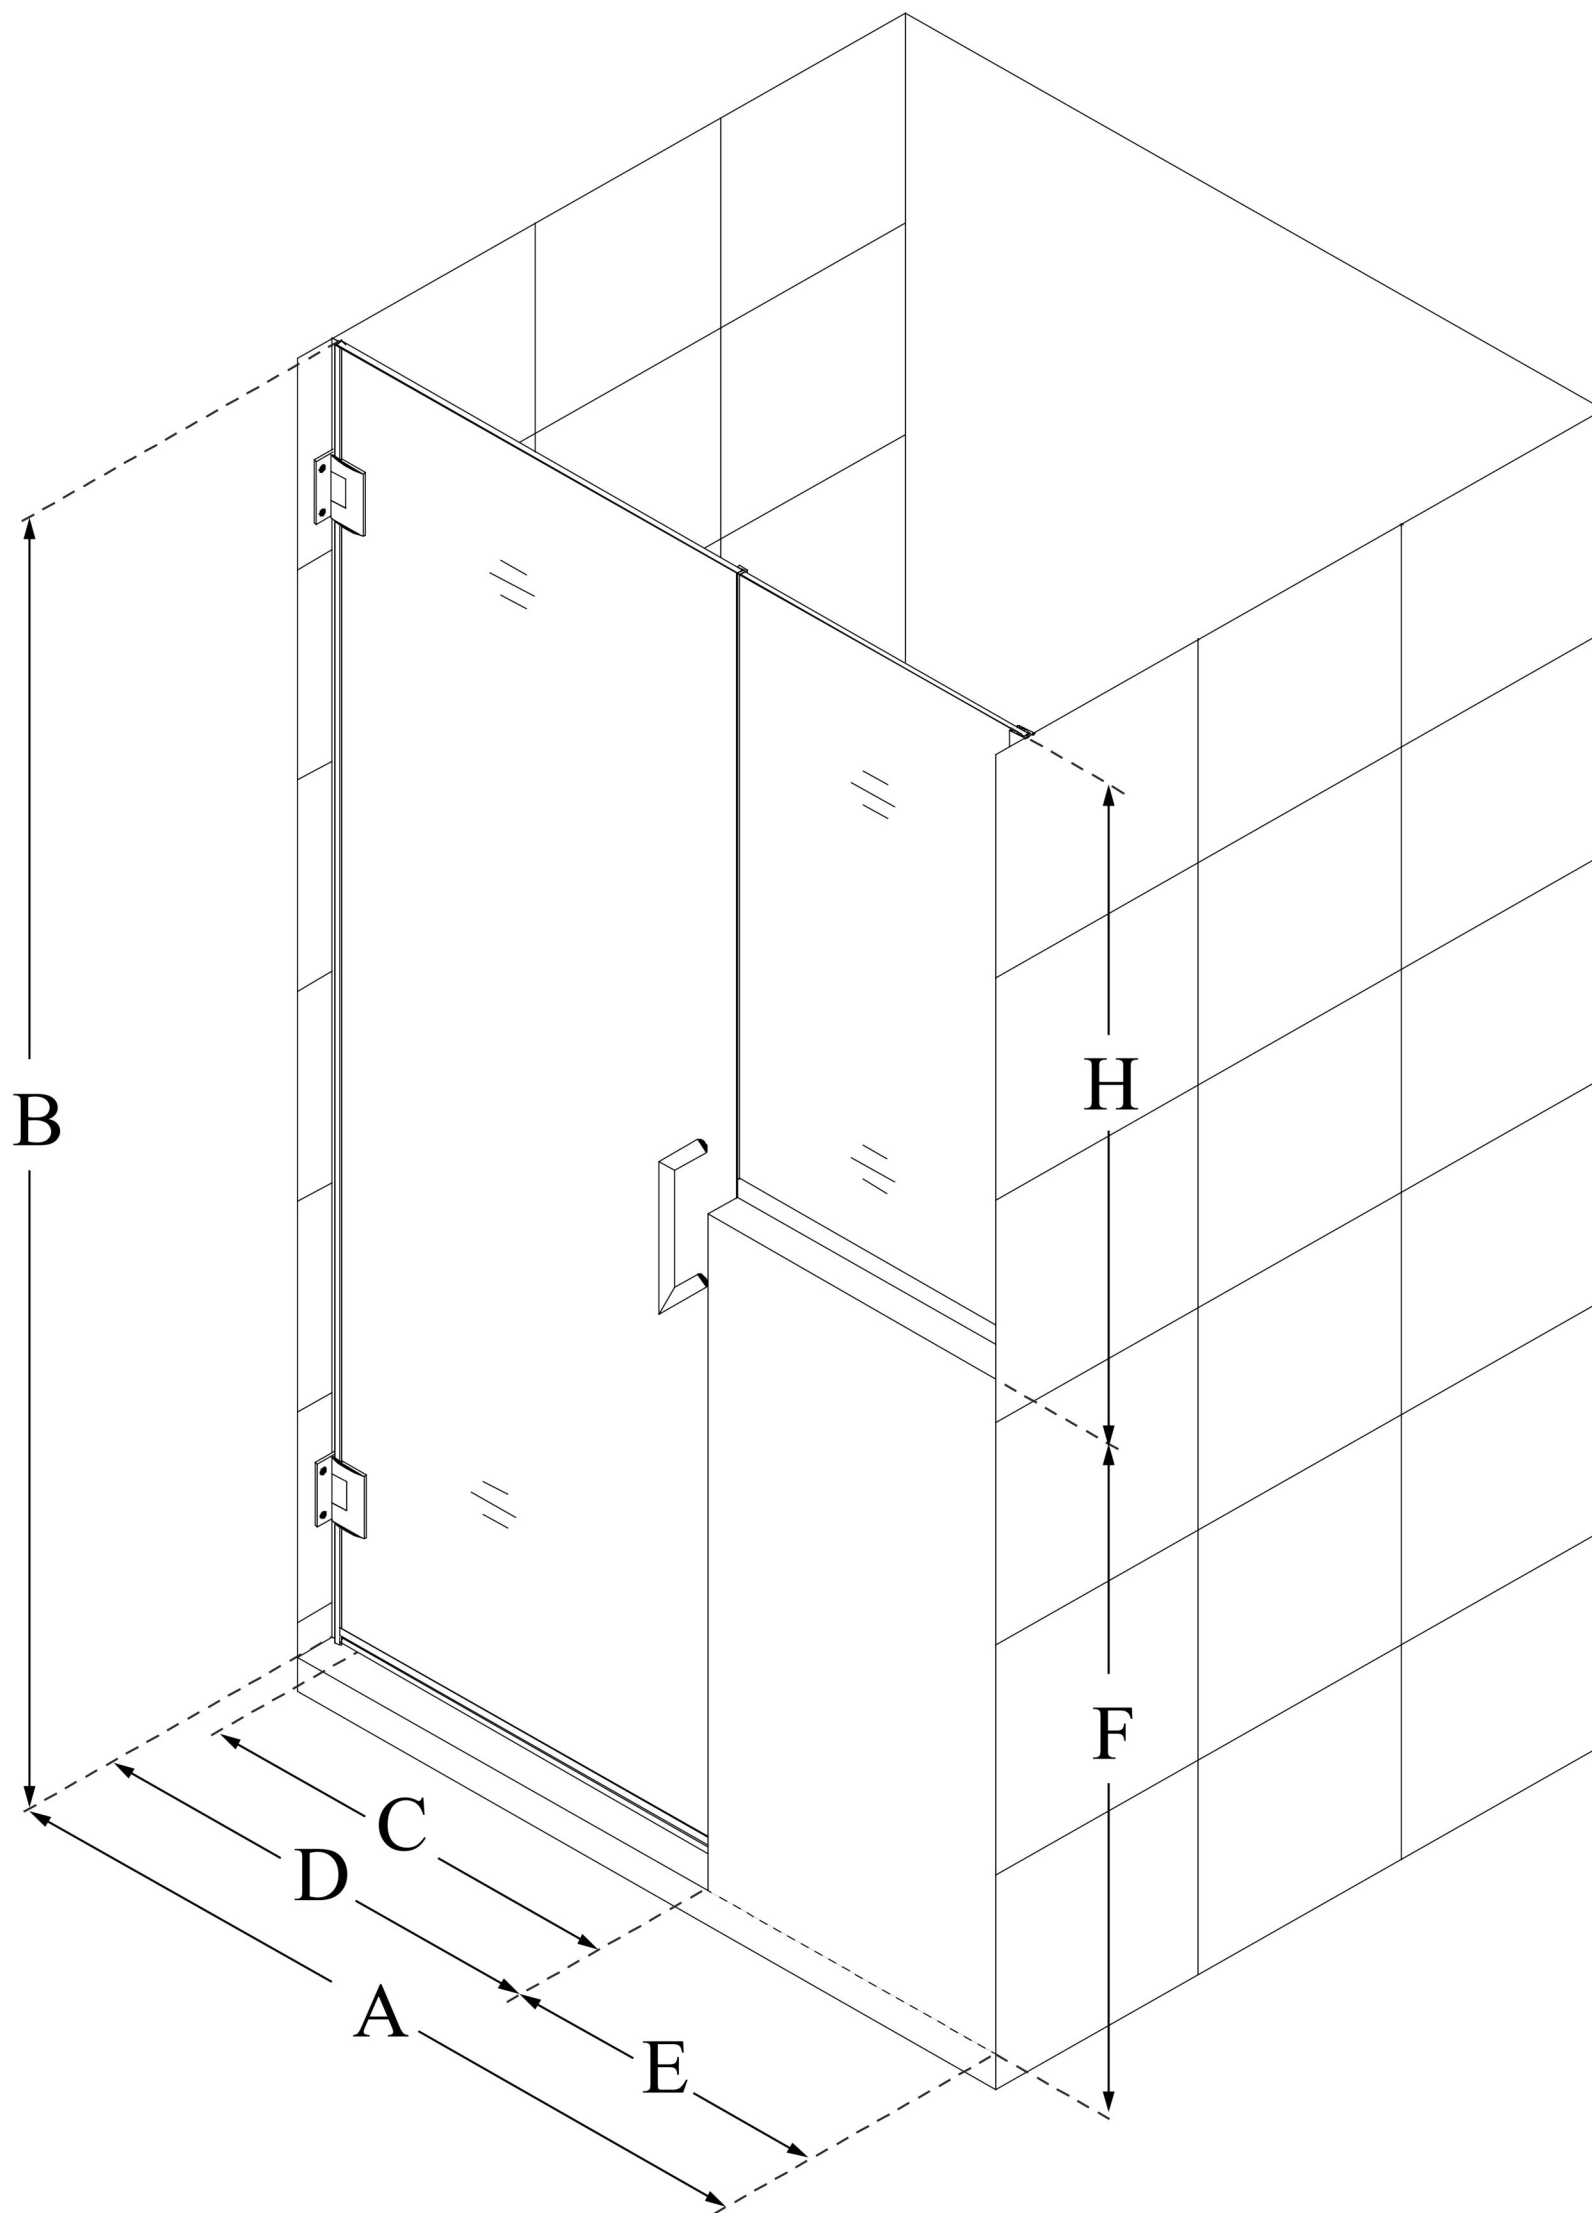

SHDR-24233634

UNIDOOR PLUS

DreamLine Unidoor Plus 59-59 1/2
in. W x 72 in. H Hinged Shower Door
with 34 in. Half Panel, Clear Glass

SWING DOOR

CONFIGURATION DIMENSIONS:

A: 59 - 59 1/2 in.

MODEL WIDTH

B: 72 in.

MODEL HEIGHT

C: 22 in.

ACCESS WIDTH

D: 23 in.

DOOR WIDTH

E: 36 in.

INLINE BUTTRESS PANEL WIDTH

F: 38 in.

BUTTRESS WALL HEIGHT

H: 34 in.

BUTTRESS GLASS HEIGHT

DreamLine reserves the right to update or modify the hardware or materials pictured without prior notice for the purpose of product improvement and customer satisfaction.