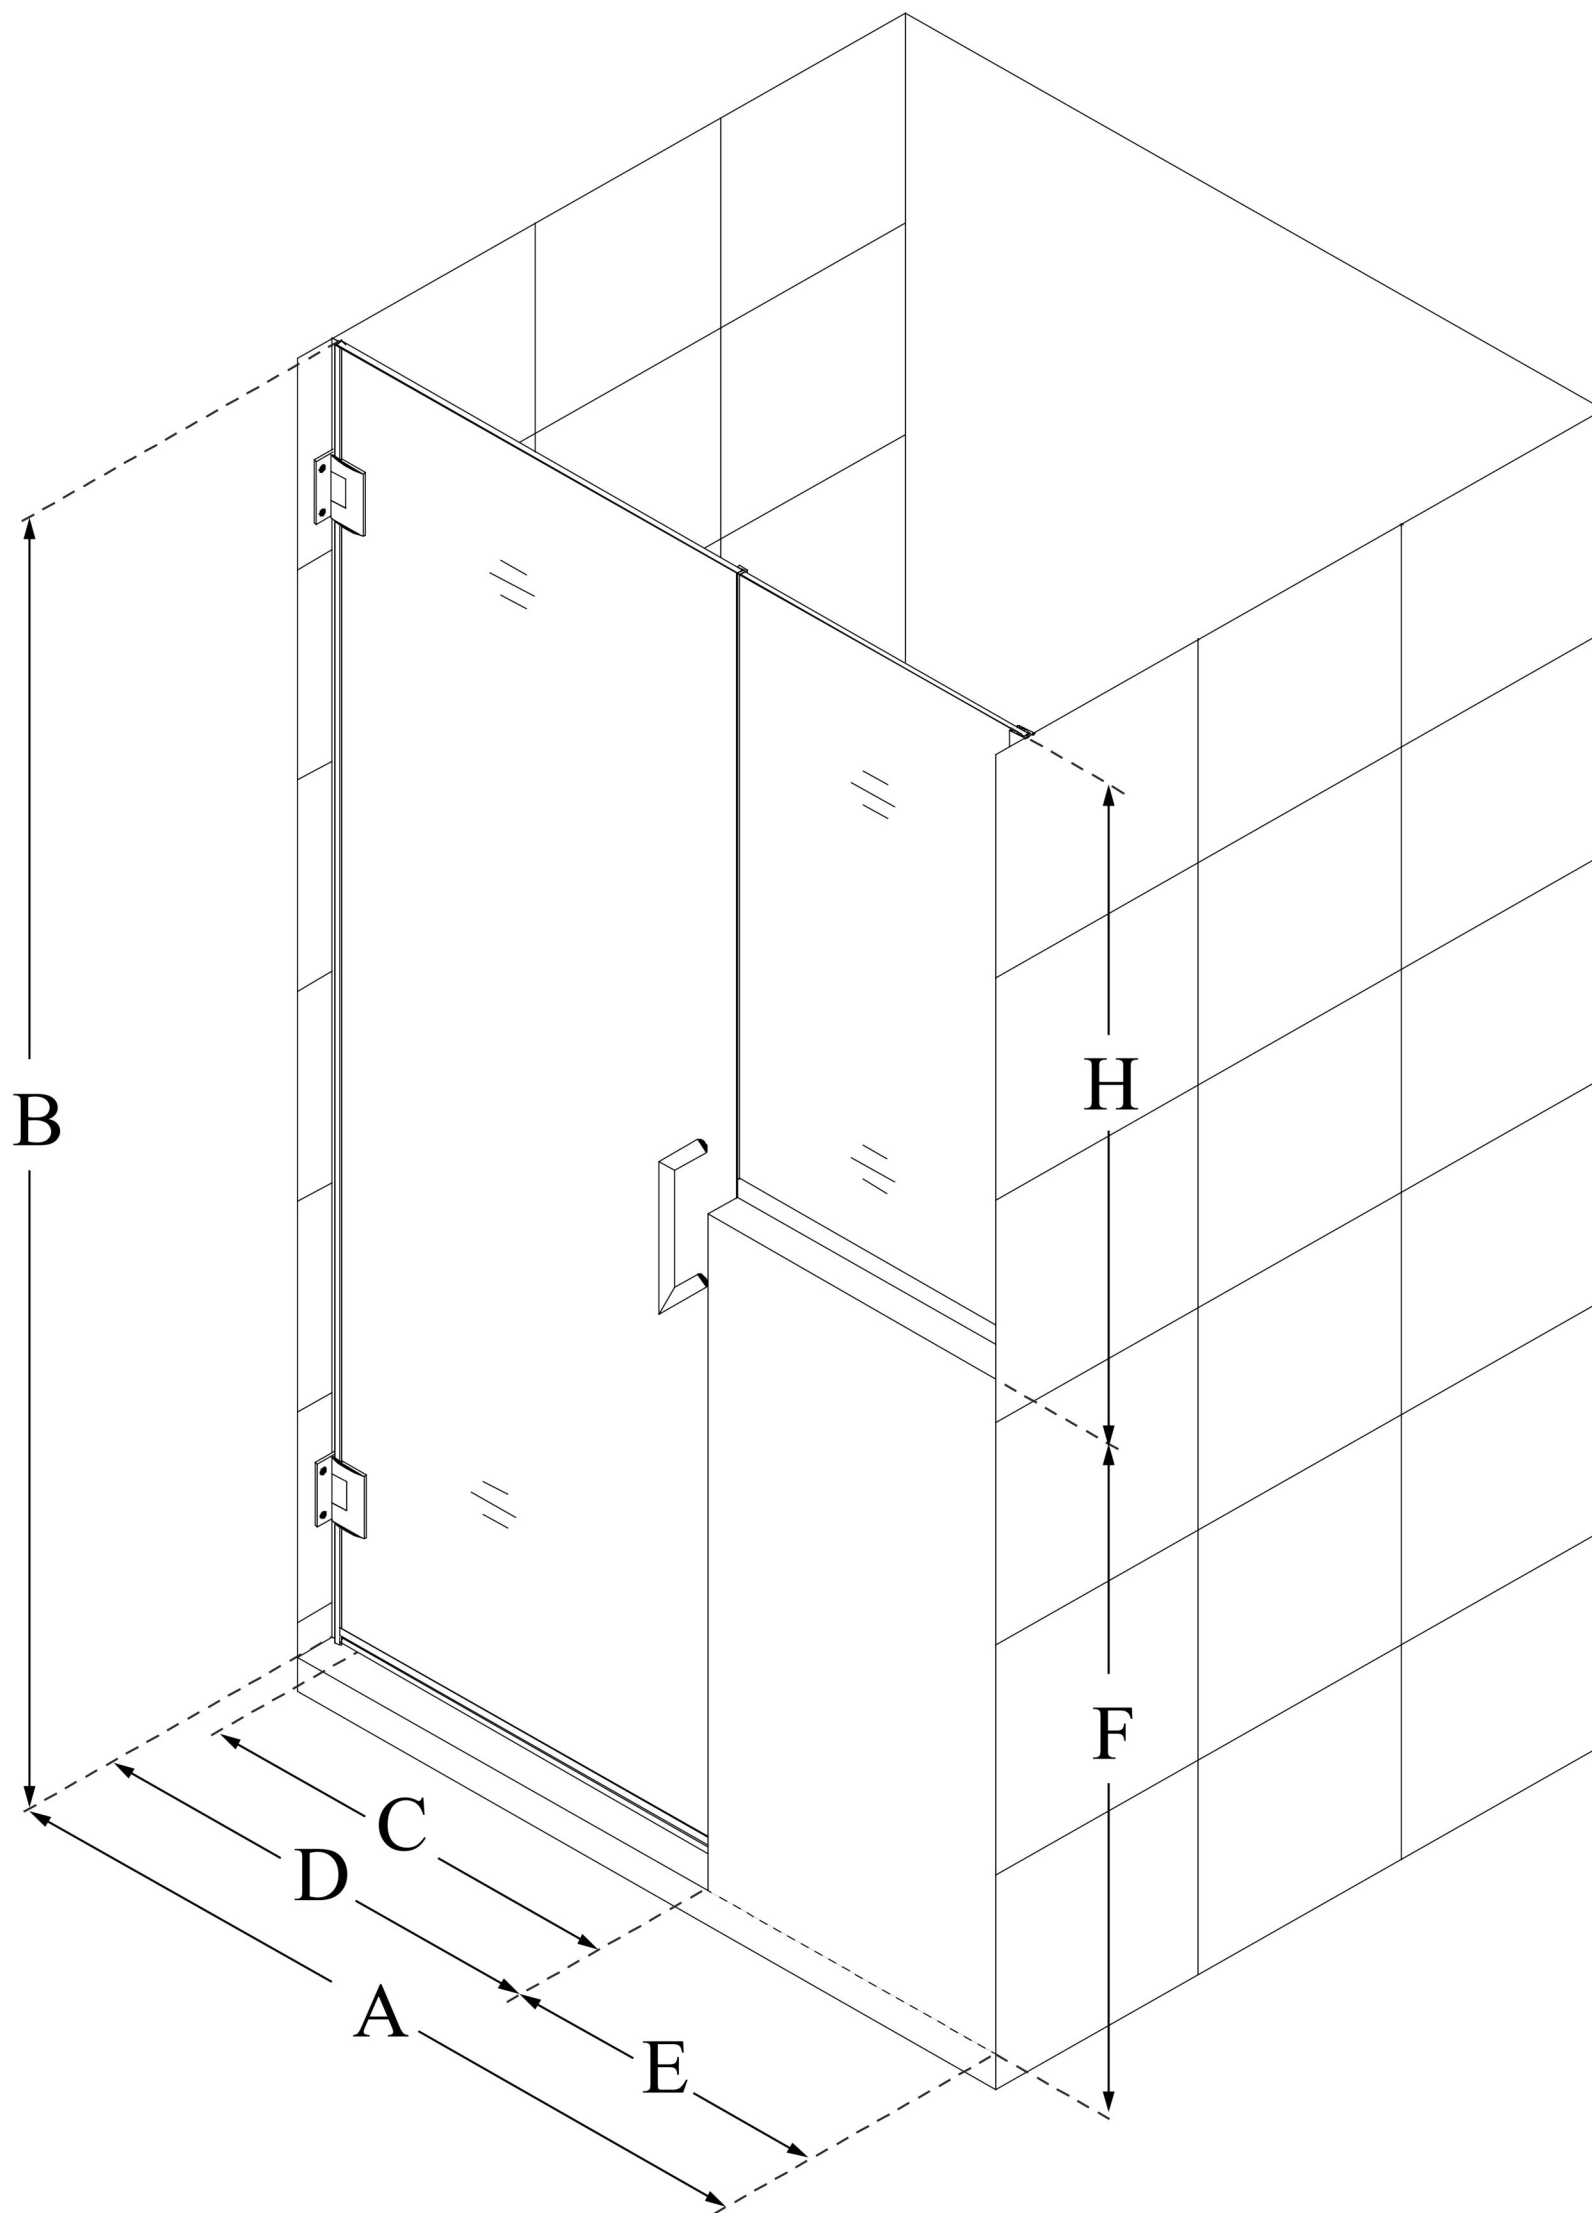

# UNIDOOR PLUS

DreamLine Unidoor Plus 47-47 1/2 in. W x 72 in. H Hinged Shower Door with 36 in. Half Panel, Clear Glass

**SWING DOOR**

## CONFIGURATION DIMENSIONS:

**A: 47 - 47 1/2 in.**

MODEL WIDTH

**B: 72 in.**

MODEL HEIGHT

**C: 22 in.**

ACCESS WIDTH

**D: 23 in.**

DOOR WIDTH

**E: 24 in.**

INLINE BUTTRESS PANEL WIDTH

**F: 36 in.**

BUTTRESS WALL HEIGHT

**H: 36 in.**

BUTTRESS GLASS HEIGHT

DreamLine reserves the right to update or modify the hardware or materials pictured without prior notice for the purpose of product improvement and customer satisfaction.