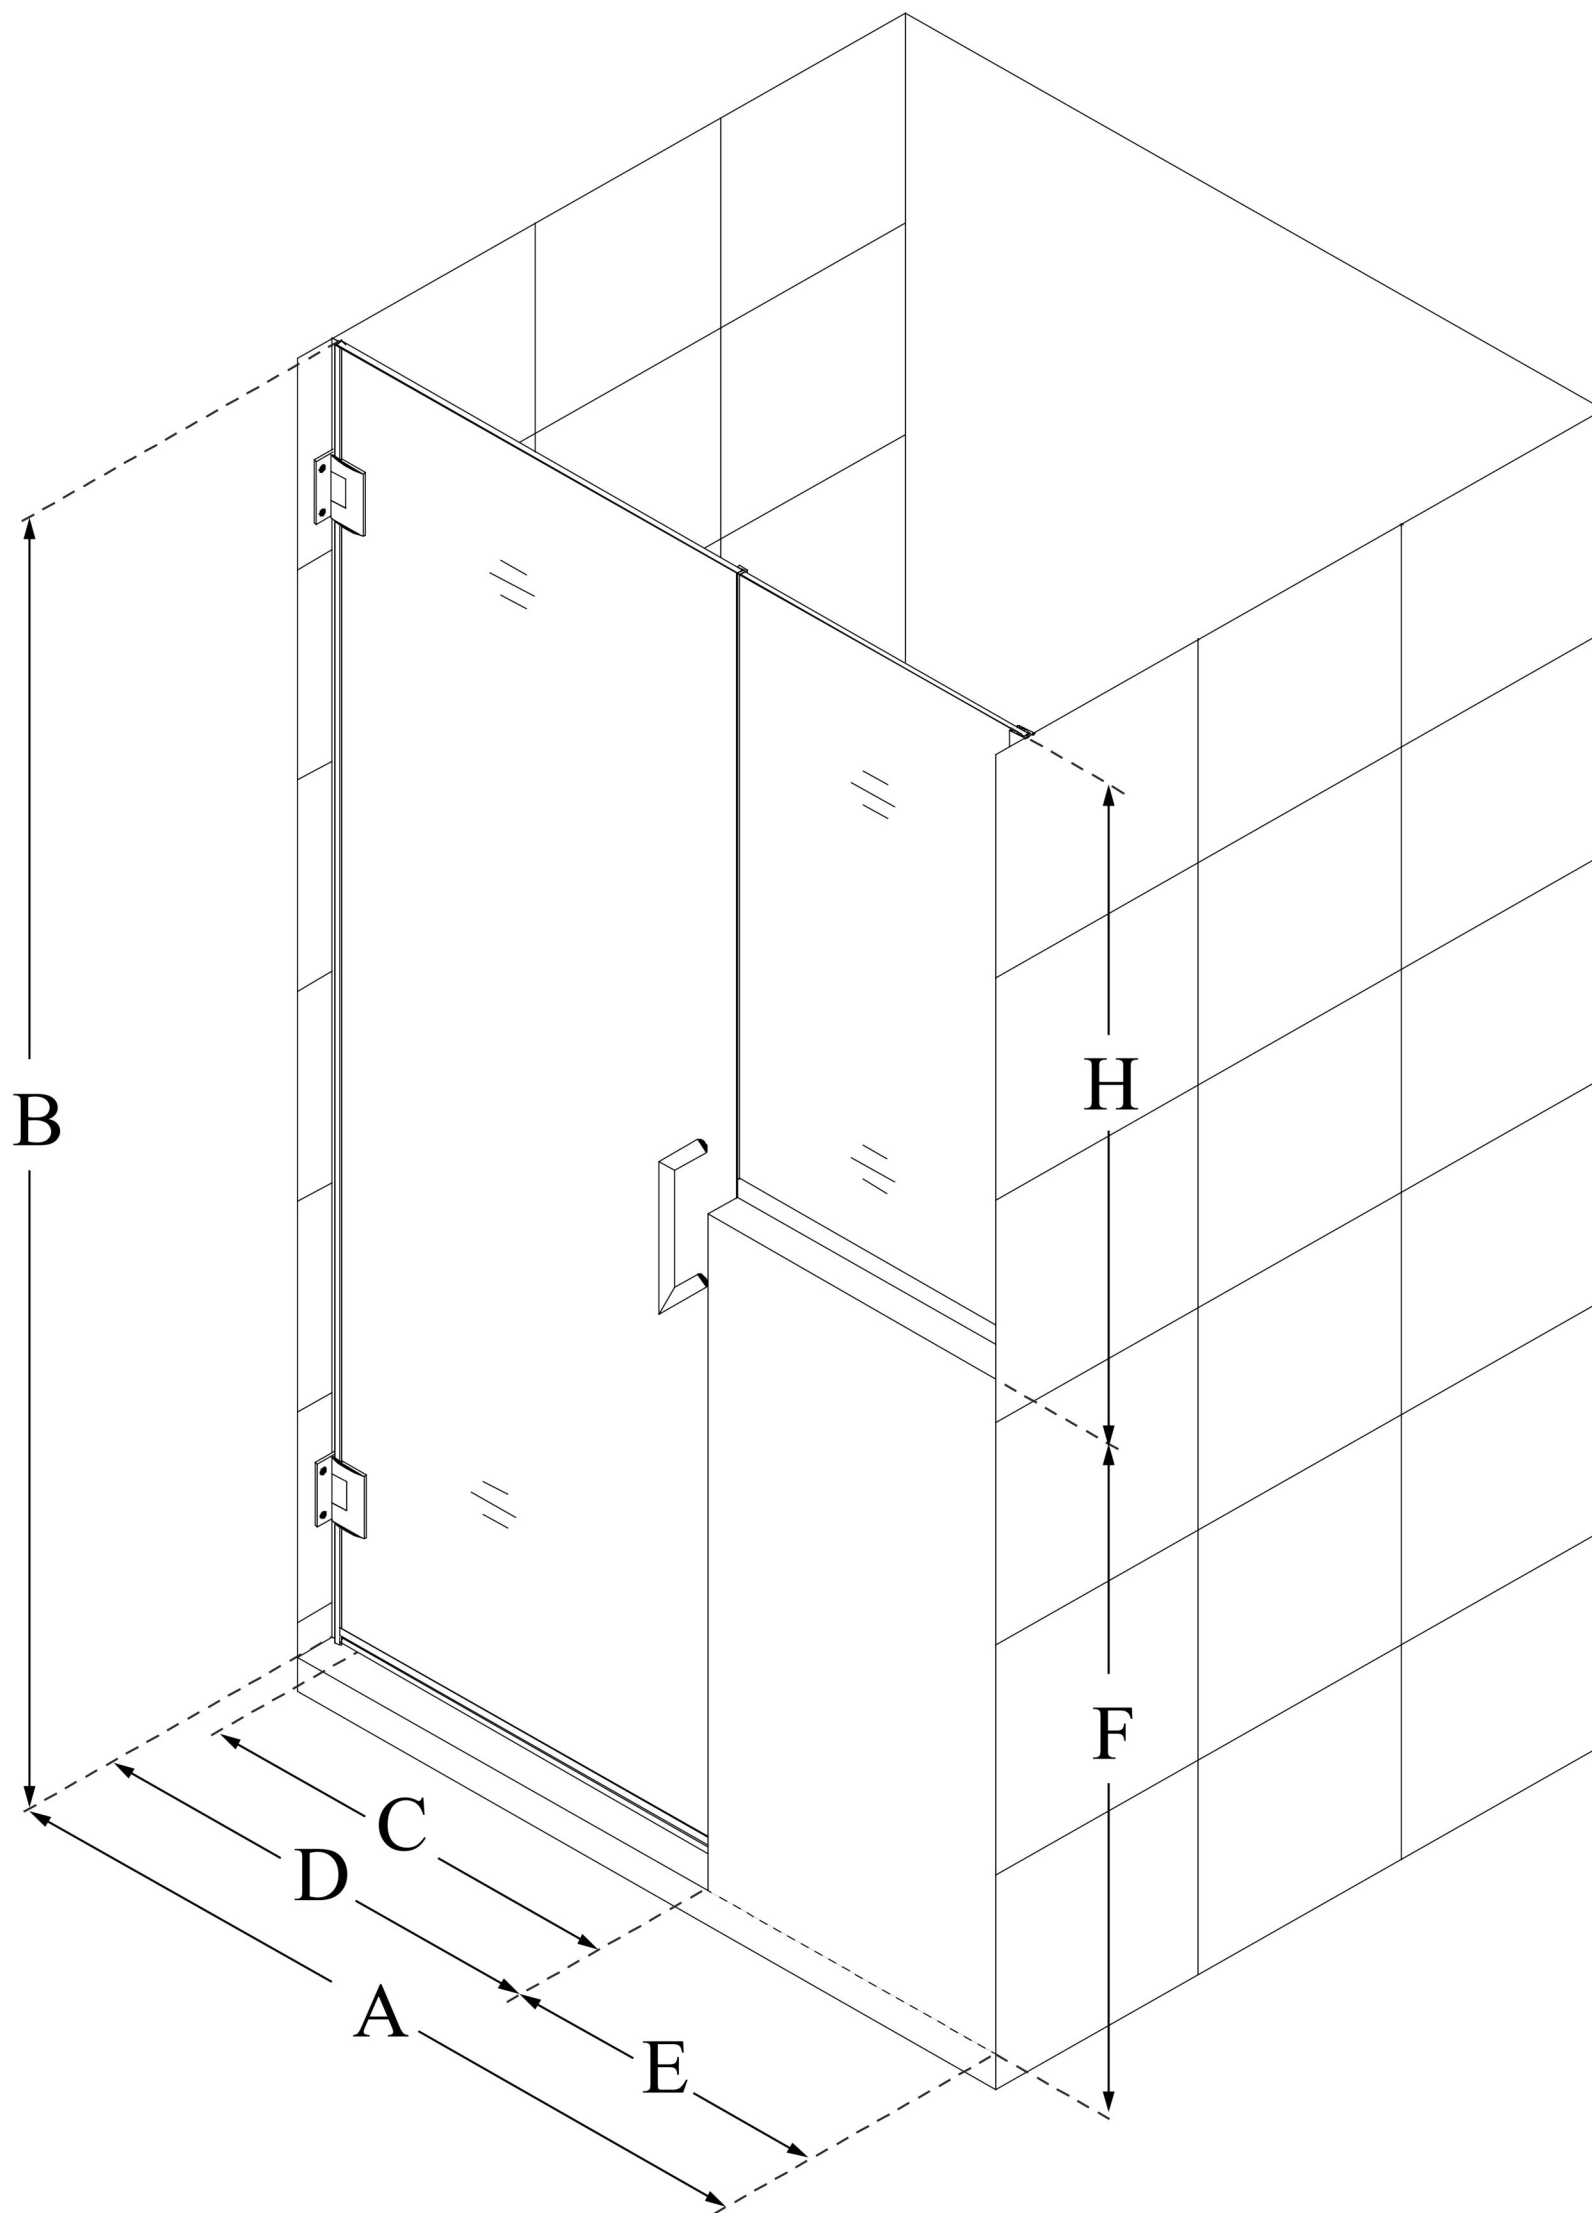

SHDR-24232434

UNIDOOR PLUS

DreamLine Unidoor Plus 47-47 1/2
in. W x 72 in. H Hinged Shower Door
with 34 in. Half Panel, Clear Glass

SWING DOOR

CONFIGURATION DIMENSIONS:

A: 47 - 47 1/2 in.

MODEL WIDTH

B: 72 in.

MODEL HEIGHT

C: 22 in.

ACCESS WIDTH

D: 23 in.

DOOR WIDTH

E: 24 in.

INLINE BUTTRESS PANEL WIDTH

F: 38 in.

BUTTRESS WALL HEIGHT

H: 34 in.

BUTTRESS GLASS HEIGHT

DreamLine reserves the right to update or modify the hardware or materials pictured without prior notice for the purpose of product improvement and customer satisfaction.