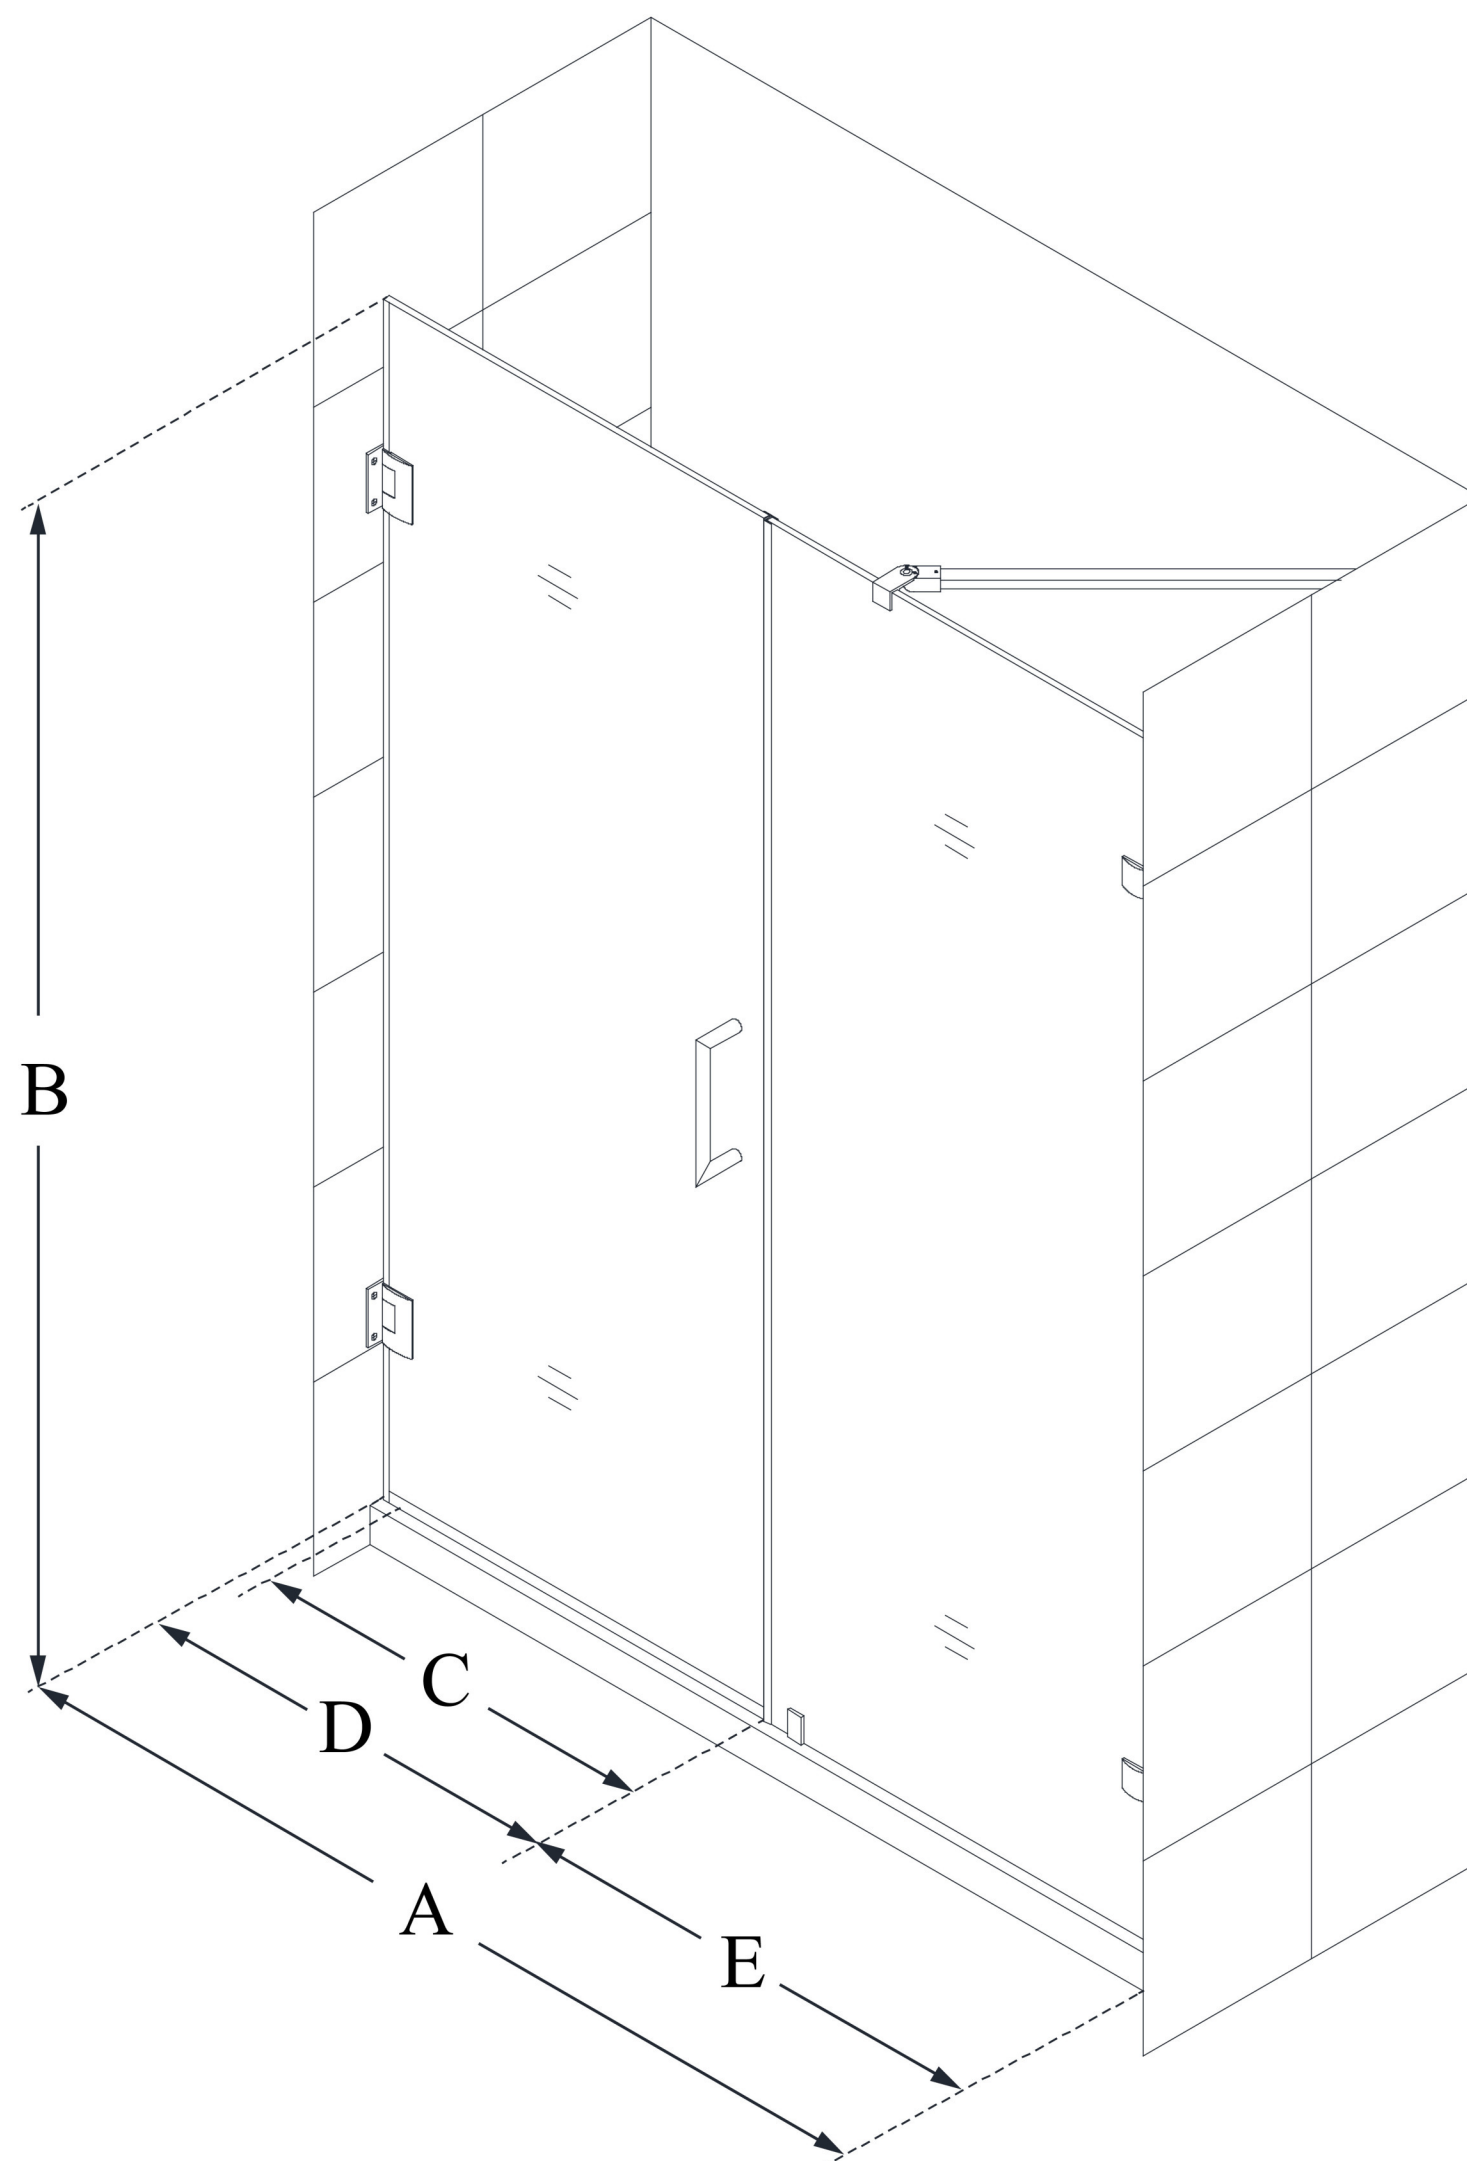

# UNIDOOR LUX

DreamLine Unidoor Lux 60" W  
x 72" H Fully Frameless Hinged  
Shower Door with Support Arm,  
Clear Glass

**SWING DOOR**

## CONFIGURATION DIMENSIONS:

**A: 60"**

MODEL WIDTH

**B: 72"**

MODEL HEIGHT

**C: 29"**

ACCESS WIDTH

**D: 30"**

DOOR WIDTH

**E: 30"**

INLINE PANEL WIDTH

DreamLine reserves the right to update or modify the hardware or materials pictured without prior notice for the purpose of product improvement and customer satisfaction.