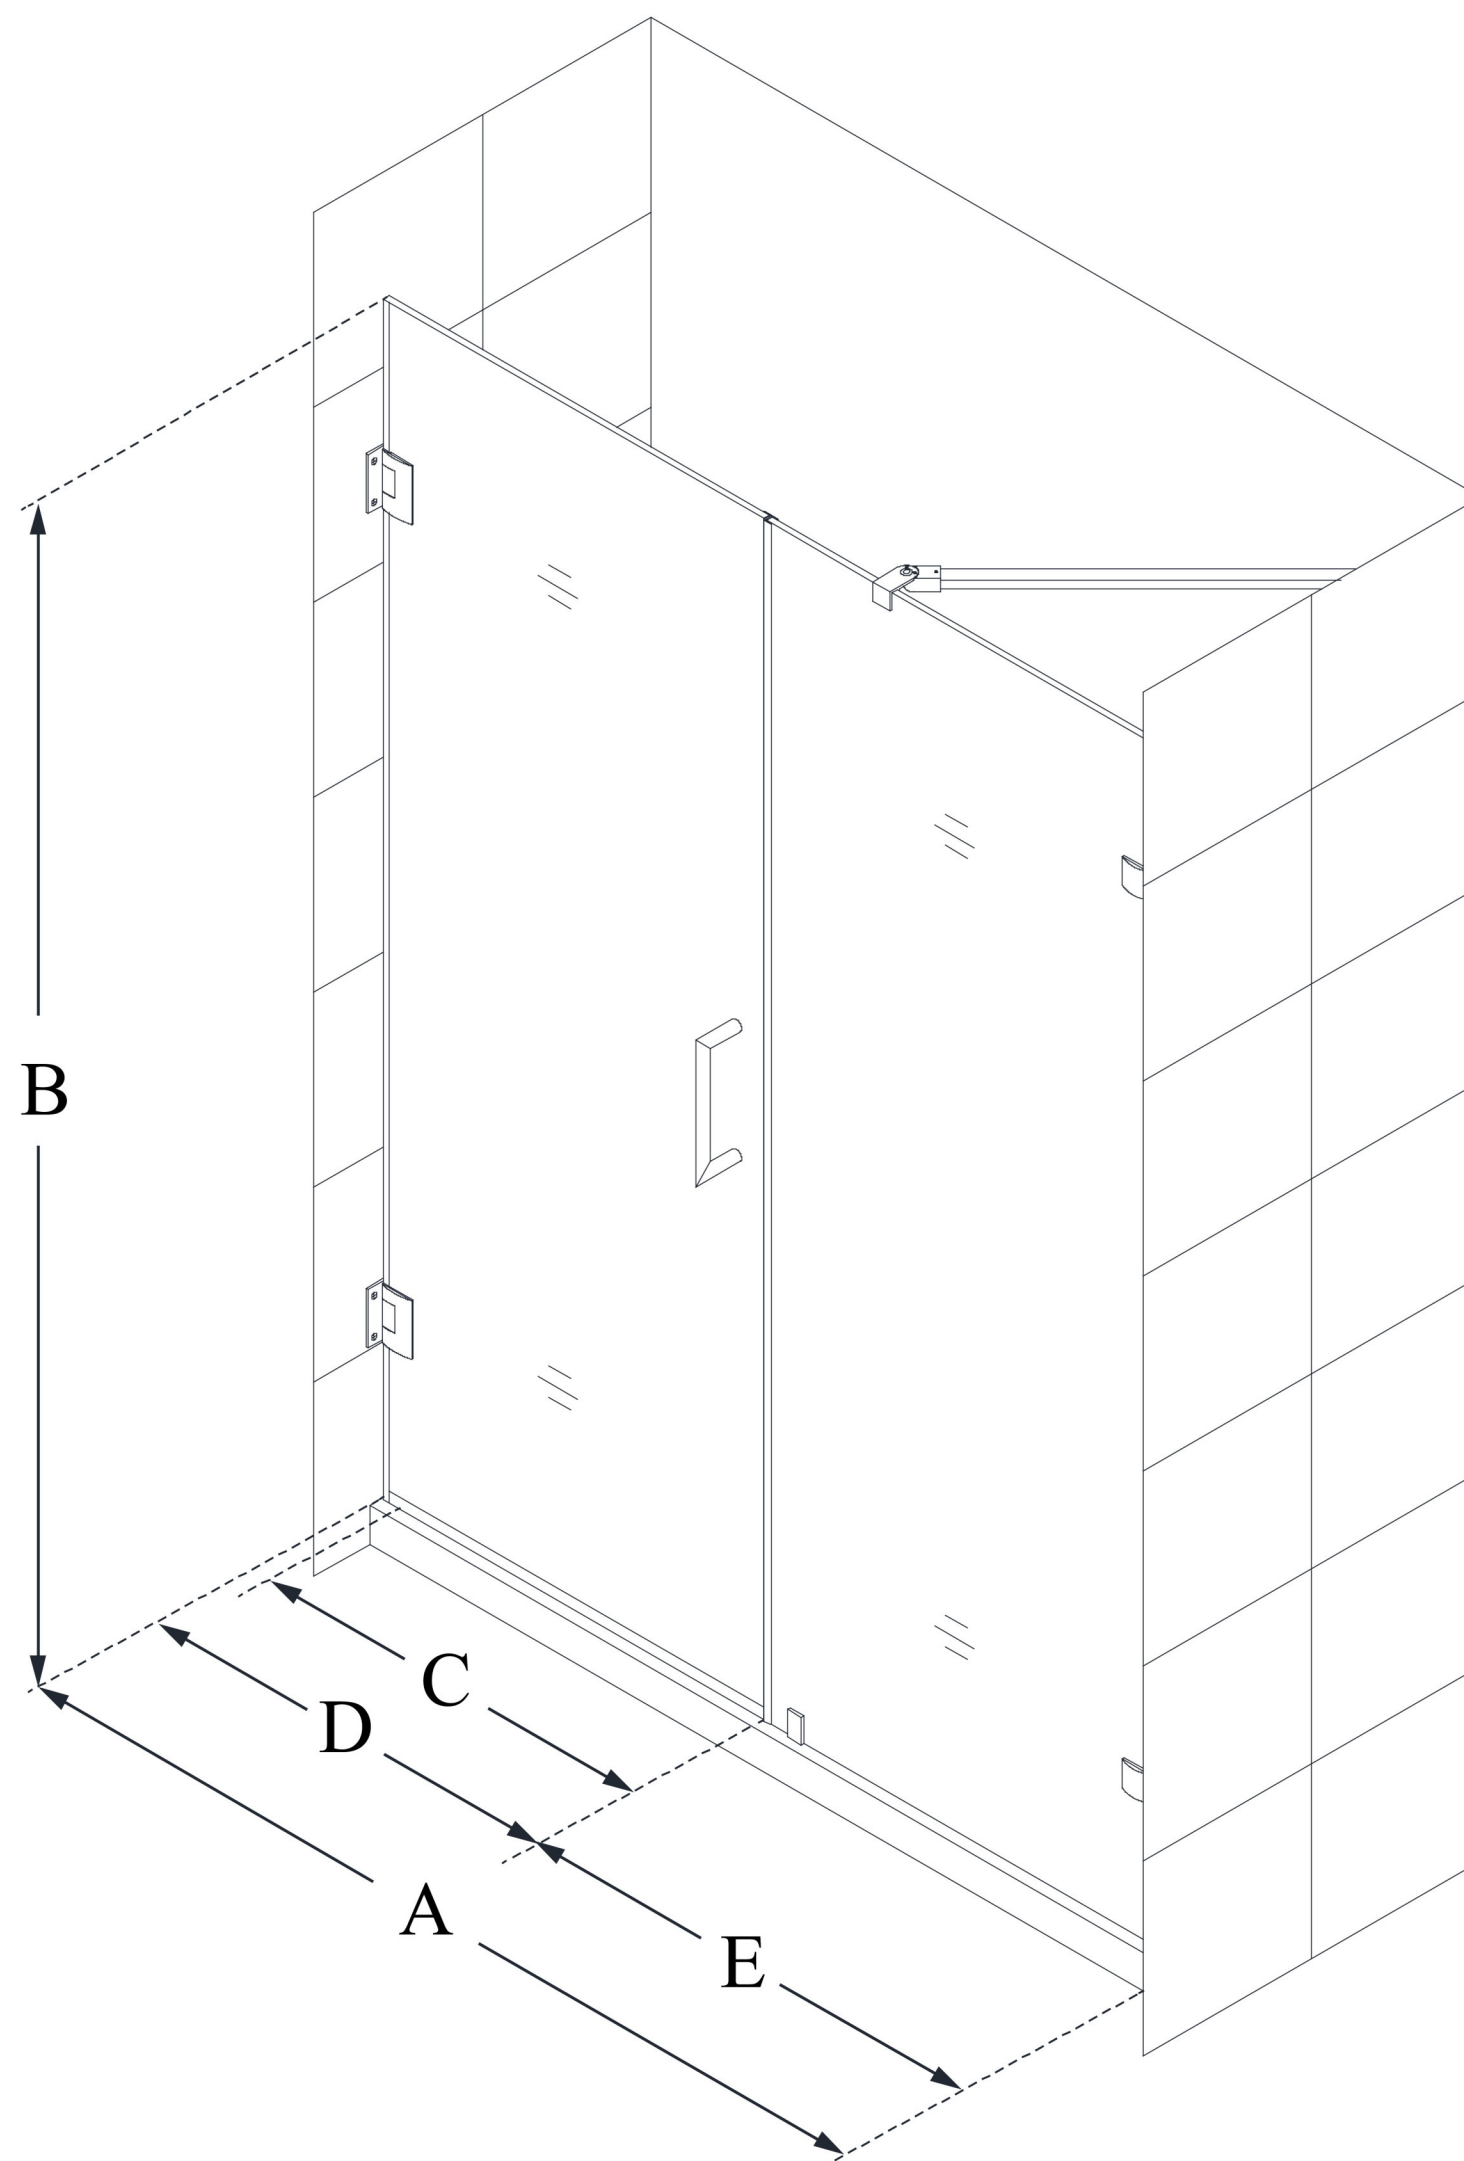

SHDR-23597210

UNIDOOR LUX

DreamLine Unidoor Lux 59" W
x 72" H Fully Frameless Hinged
Shower Door with Support Arm,
Clear Glass

SWING DOOR

CONFIGURATION DIMENSIONS:

A: 59"

MODEL WIDTH

B: 72"

MODEL HEIGHT

C: 28"

ACCESS WIDTH

D: 29"

DOOR WIDTH

E: 30"

INLINE PANEL WIDTH

DreamLine reserves the right to update or modify the hardware or materials pictured without prior notice for the purpose of product improvement and customer satisfaction.