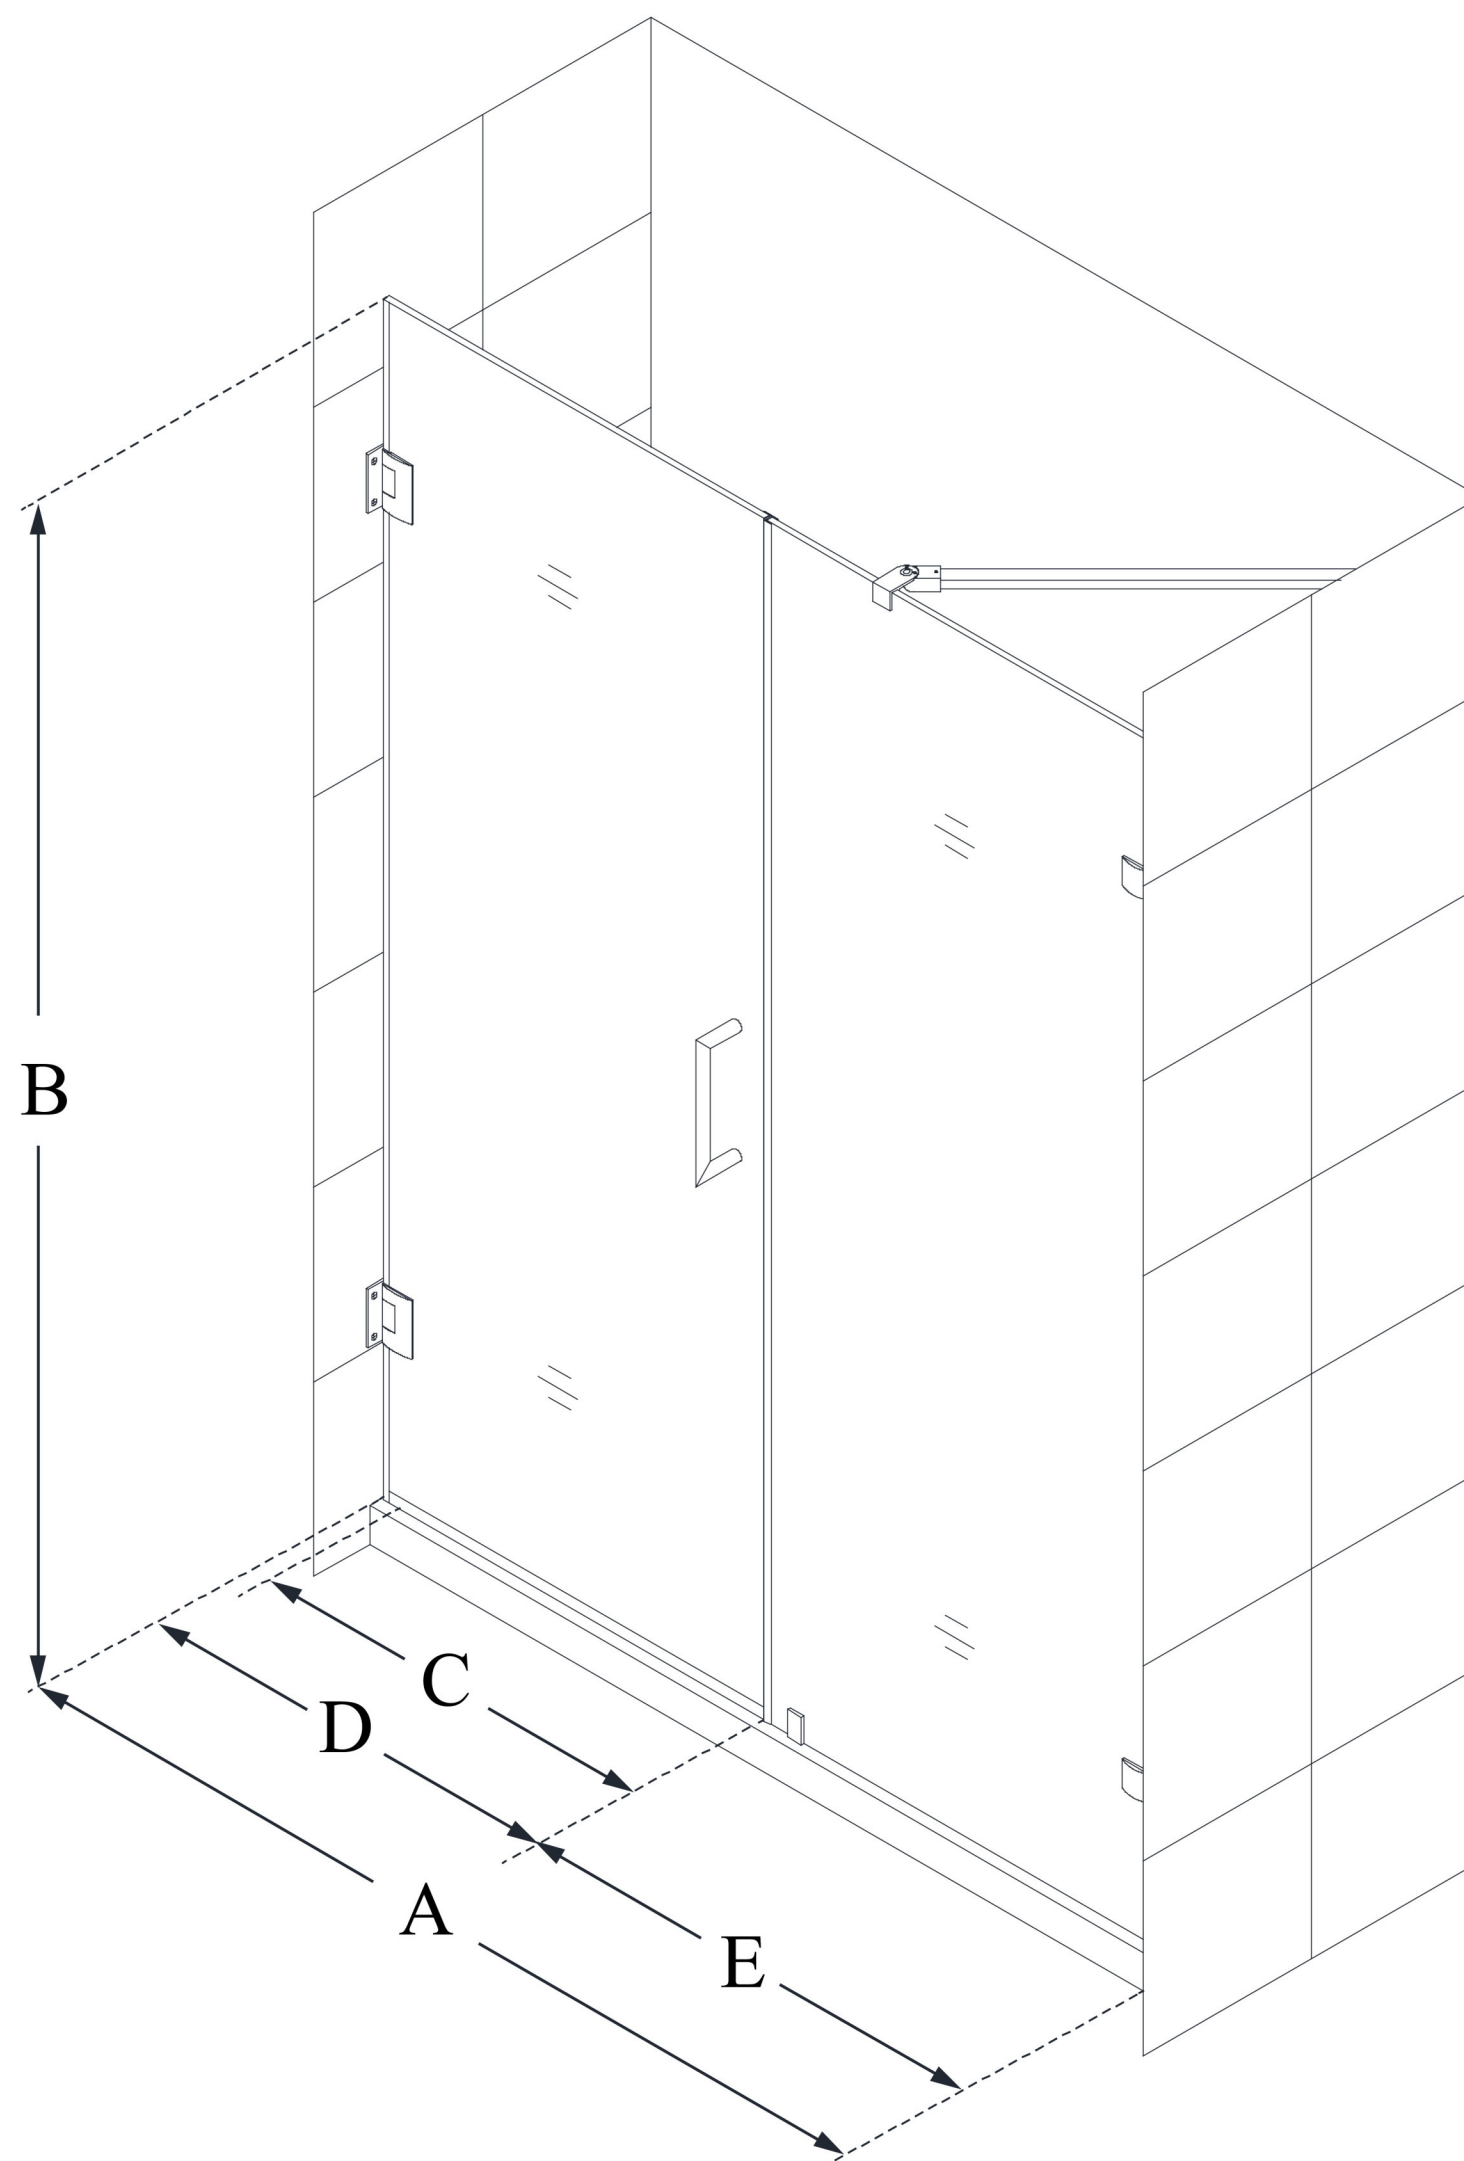

# UNIDOOR LUX

DreamLine Unidoor Lux 58" W  
x 72" H Fully Frameless Hinged  
Shower Door with Support Arm,  
Clear Glass

**SWING DOOR**

## CONFIGURATION DIMENSIONS:

**A: 58"**

MODEL WIDTH

**B: 72"**

MODEL HEIGHT

**C: 27"**

ACCESS WIDTH

**D: 28"**

DOOR WIDTH

**E: 30"**

INLINE PANEL WIDTH

DreamLine reserves the right to update or modify the hardware or materials pictured without prior notice for the purpose of product improvement and customer satisfaction.