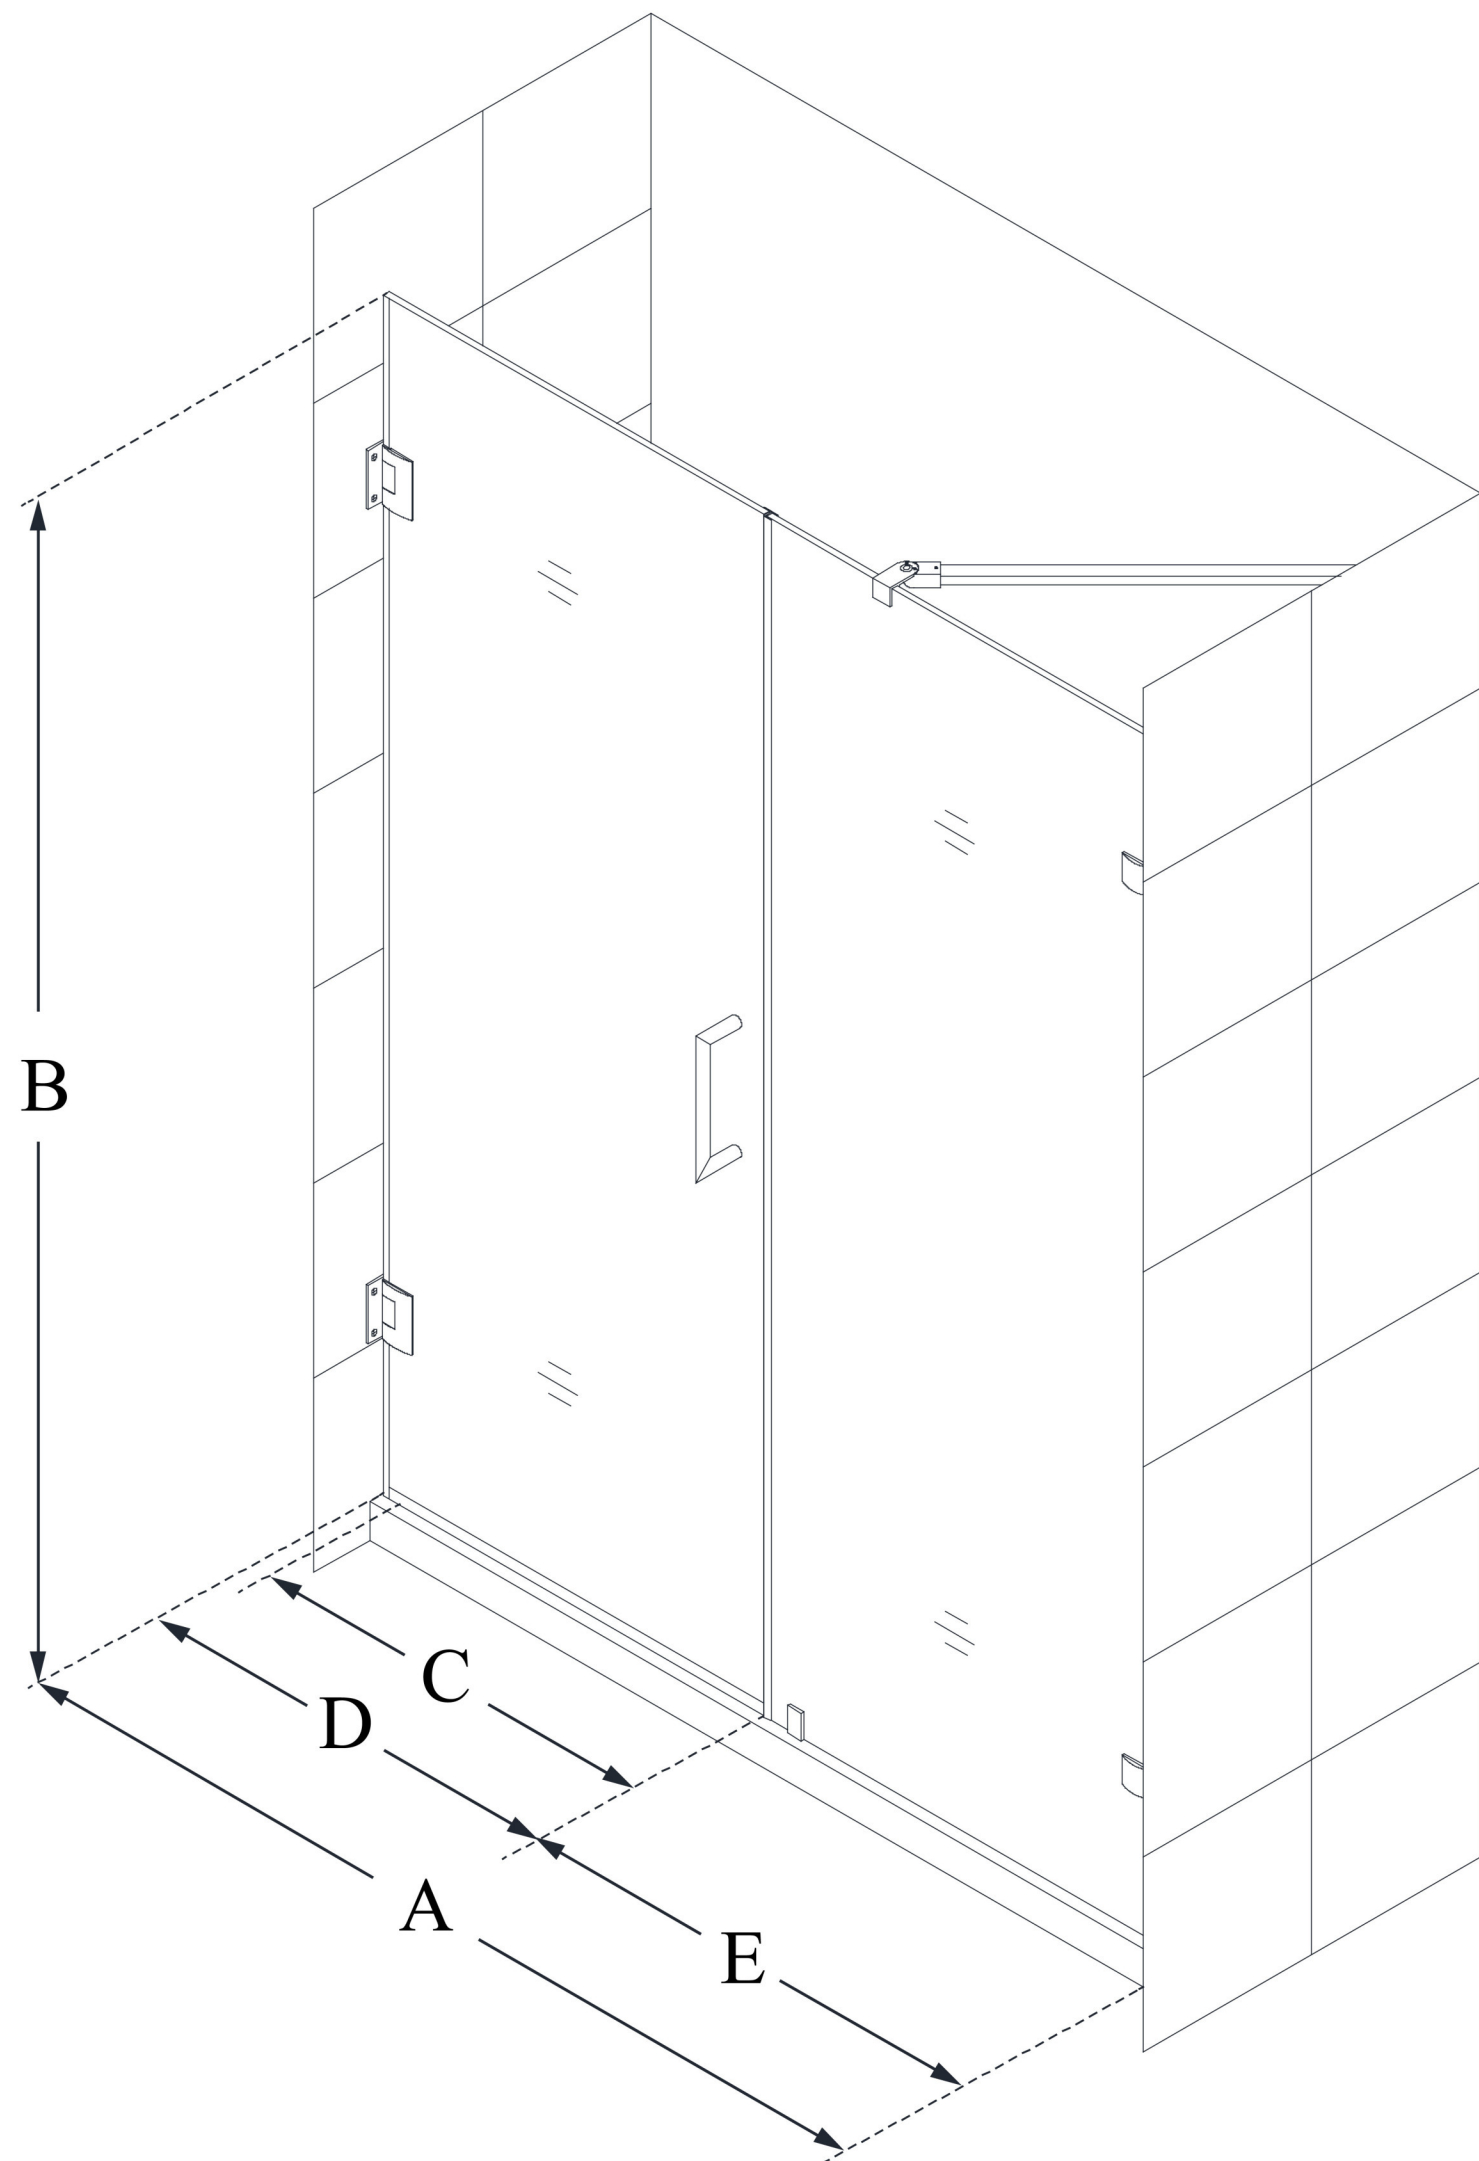

SHDR-23577210

UNIDOOR LUX

DreamLine Unidoor Lux 57" W
x 72" H Fully Frameless Hinged
Shower Door with Support Arm,
Clear Glass

SWING DOOR

CONFIGURATION DIMENSIONS:

A: 57"
MODEL WIDTH

B: 72"
MODEL HEIGHT

C: 26"
ACCESS WIDTH

D: 27"
DOOR WIDTH

E: 30"
INLINE PANEL WIDTH

DreamLine reserves the right to update or modify the hardware or materials pictured without prior notice for the purpose of product improvement and customer satisfaction.