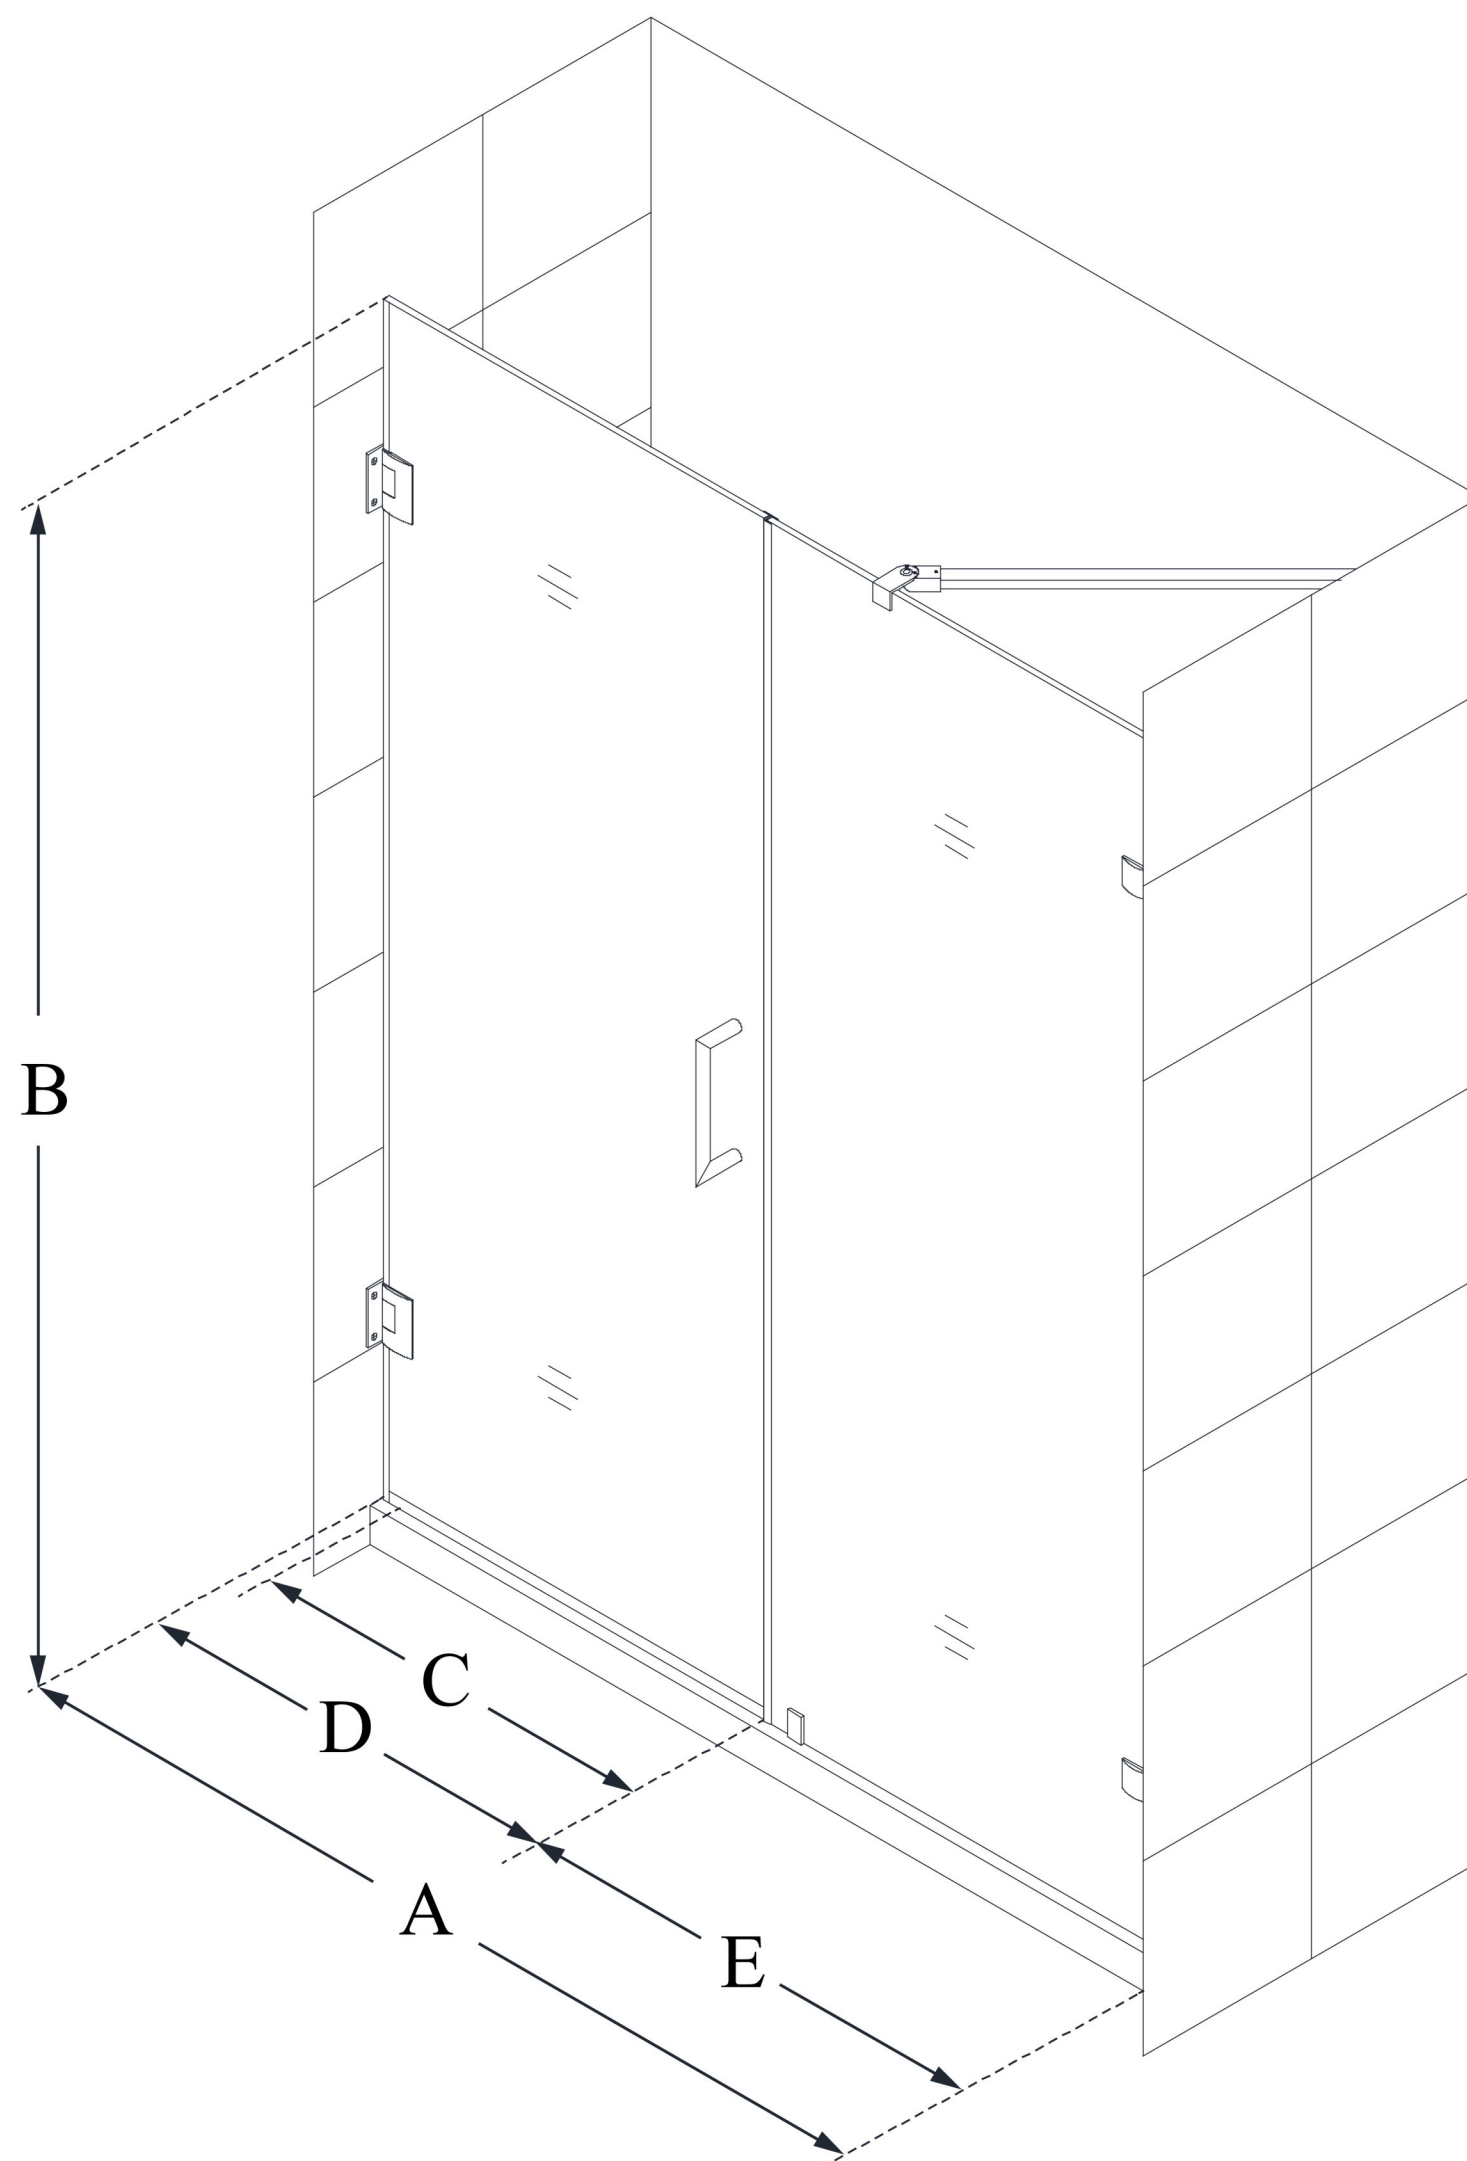

# UNIDOOR LUX

DreamLine Unidoor Lux 56" W  
x 72" H Fully Frameless Hinged  
Shower Door with Support Arm,  
Clear Glass

**SWING DOOR**

## CONFIGURATION DIMENSIONS:

**A: 56"**  
MODEL WIDTH

**B: 72"**  
MODEL HEIGHT

**C: 25"**  
ACCESS WIDTH

**D: 26"**  
DOOR WIDTH

**E: 30"**  
INLINE PANEL WIDTH

DreamLine reserves the right to update or modify the hardware or materials pictured without prior notice for the purpose of product improvement and customer satisfaction.