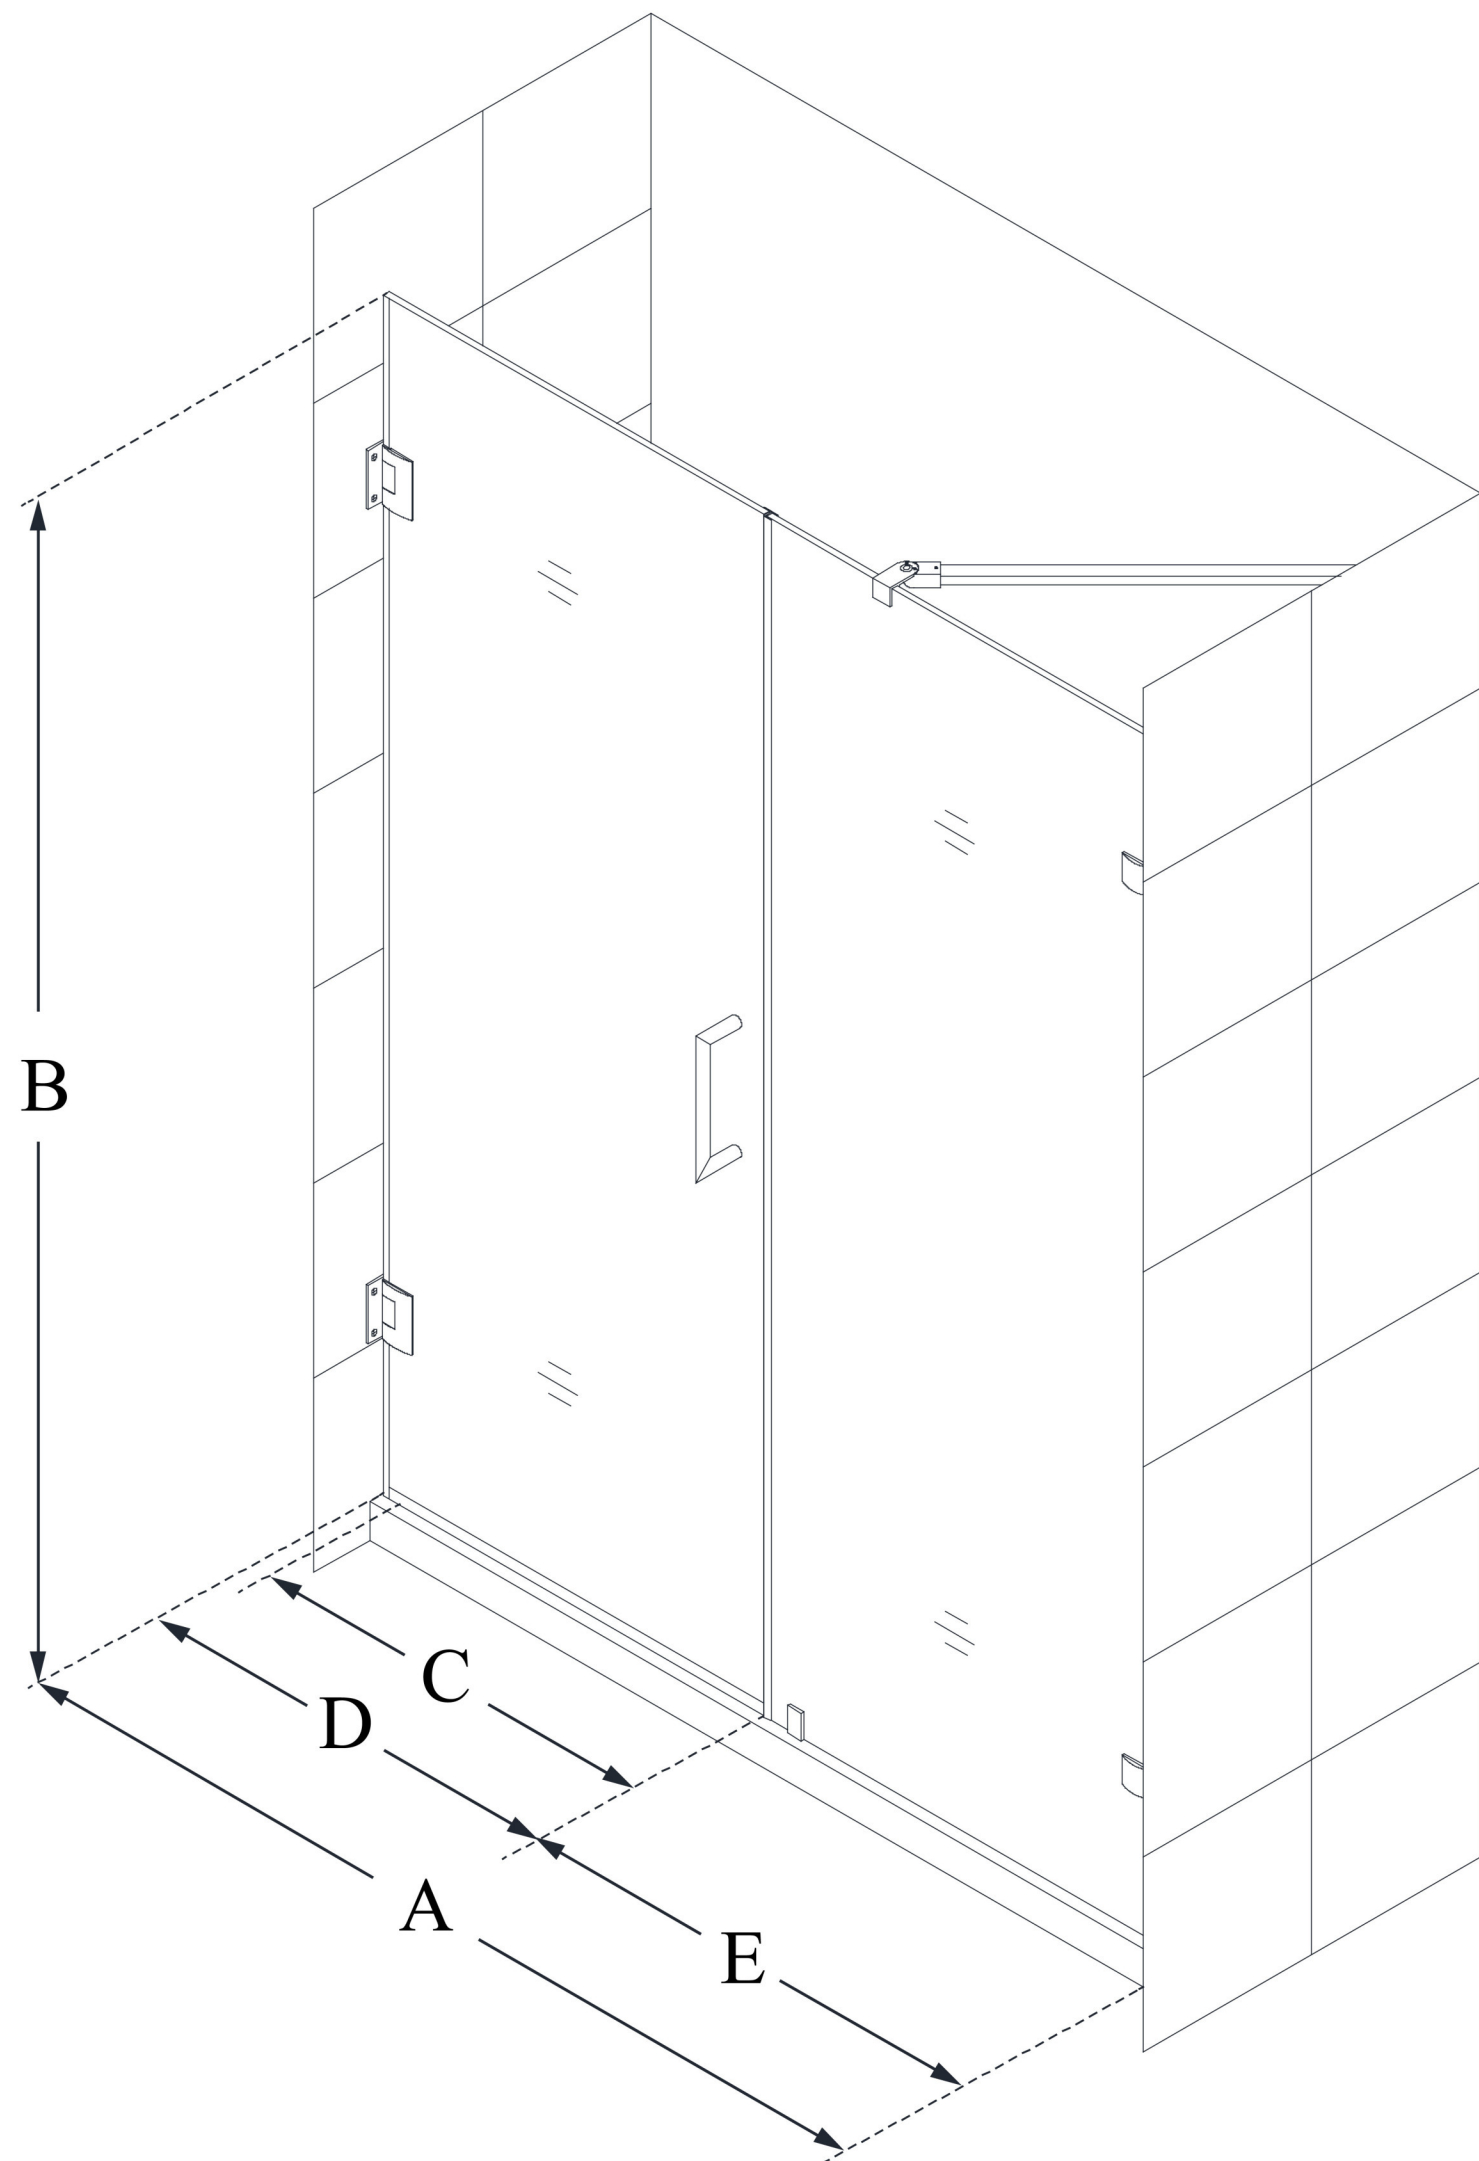

SHDR-23557210

UNIDOOR LUX

DreamLine Unidoor Lux 55" W
x 72" H Fully Frameless Hinged
Shower Door with Support Arm,
Clear Glass

SWING DOOR

CONFIGURATION DIMENSIONS:

A: 55"
MODEL WIDTH

B: 72"
MODEL HEIGHT

C: 24"
ACCESS WIDTH

D: 25"
DOOR WIDTH

E: 30"
INLINE PANEL WIDTH

DreamLine reserves the right to update or modify the hardware or materials pictured without prior notice for the purpose of product improvement and customer satisfaction.