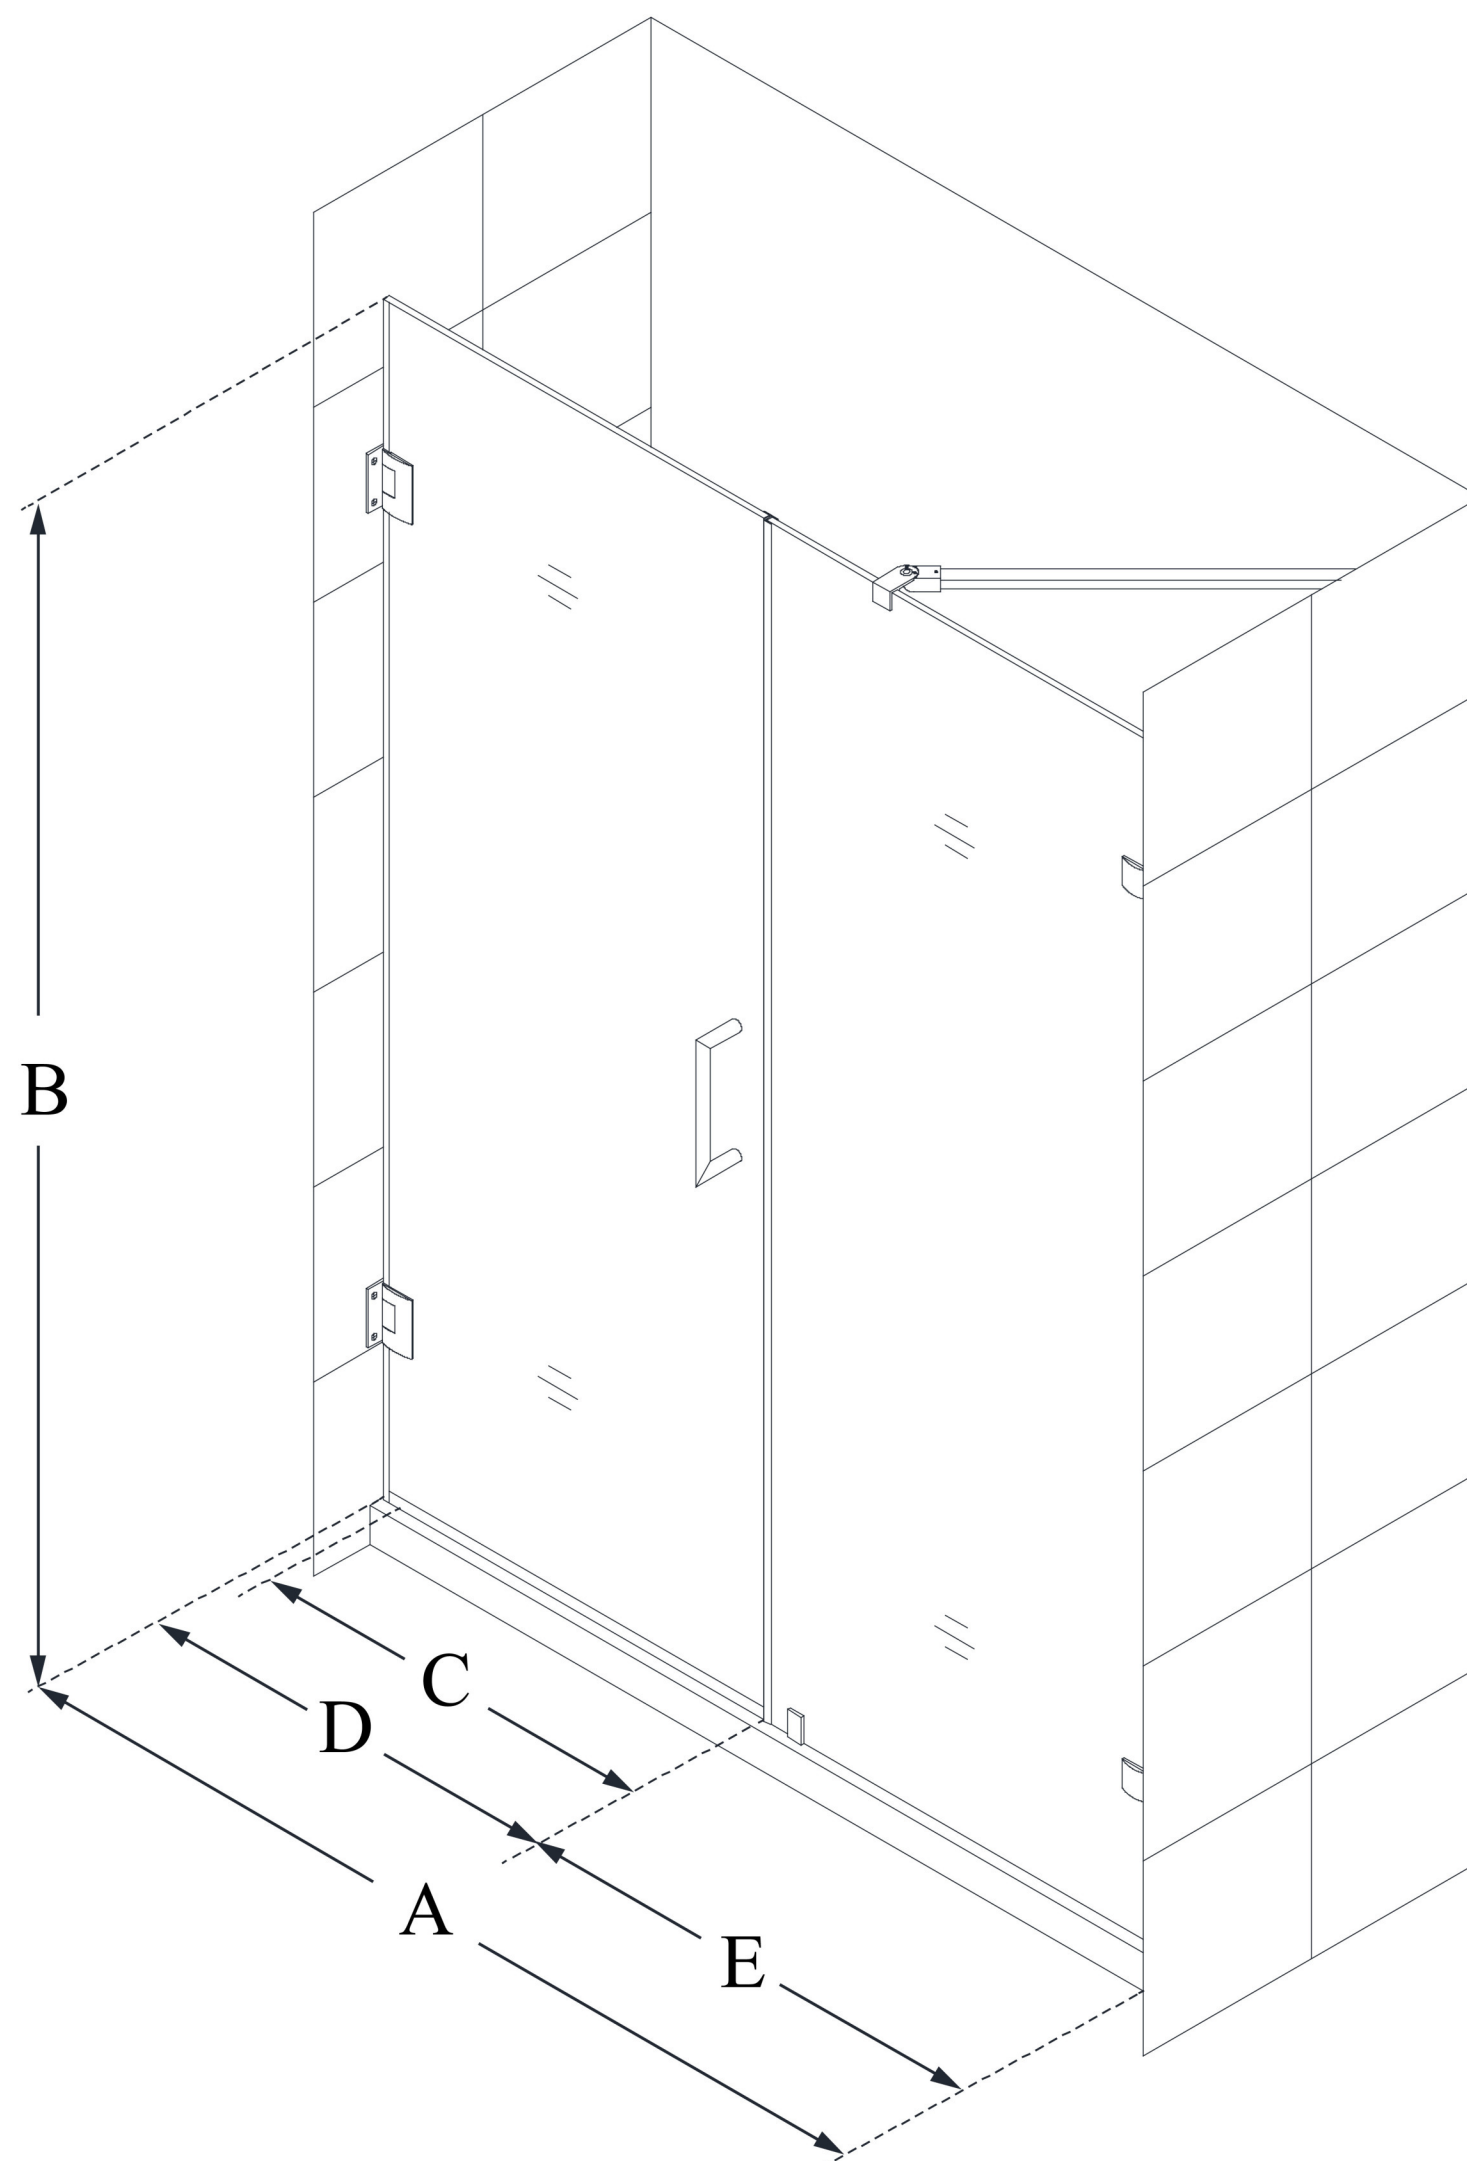

SHDR-23547210

UNIDOOR LUX

DreamLine Unidoor Lux 54" W
x 72" H Fully Frameless Hinged
Shower Door with Support Arm,
Clear Glass

SWING DOOR

CONFIGURATION DIMENSIONS:

A: 54"

MODEL WIDTH

B: 72"

MODEL HEIGHT

C: 23"

ACCESS WIDTH

D: 24"

DOOR WIDTH

E: 30"

INLINE PANEL WIDTH

DreamLine reserves the right to update or modify the hardware or materials pictured without prior notice for the purpose of product improvement and customer satisfaction.