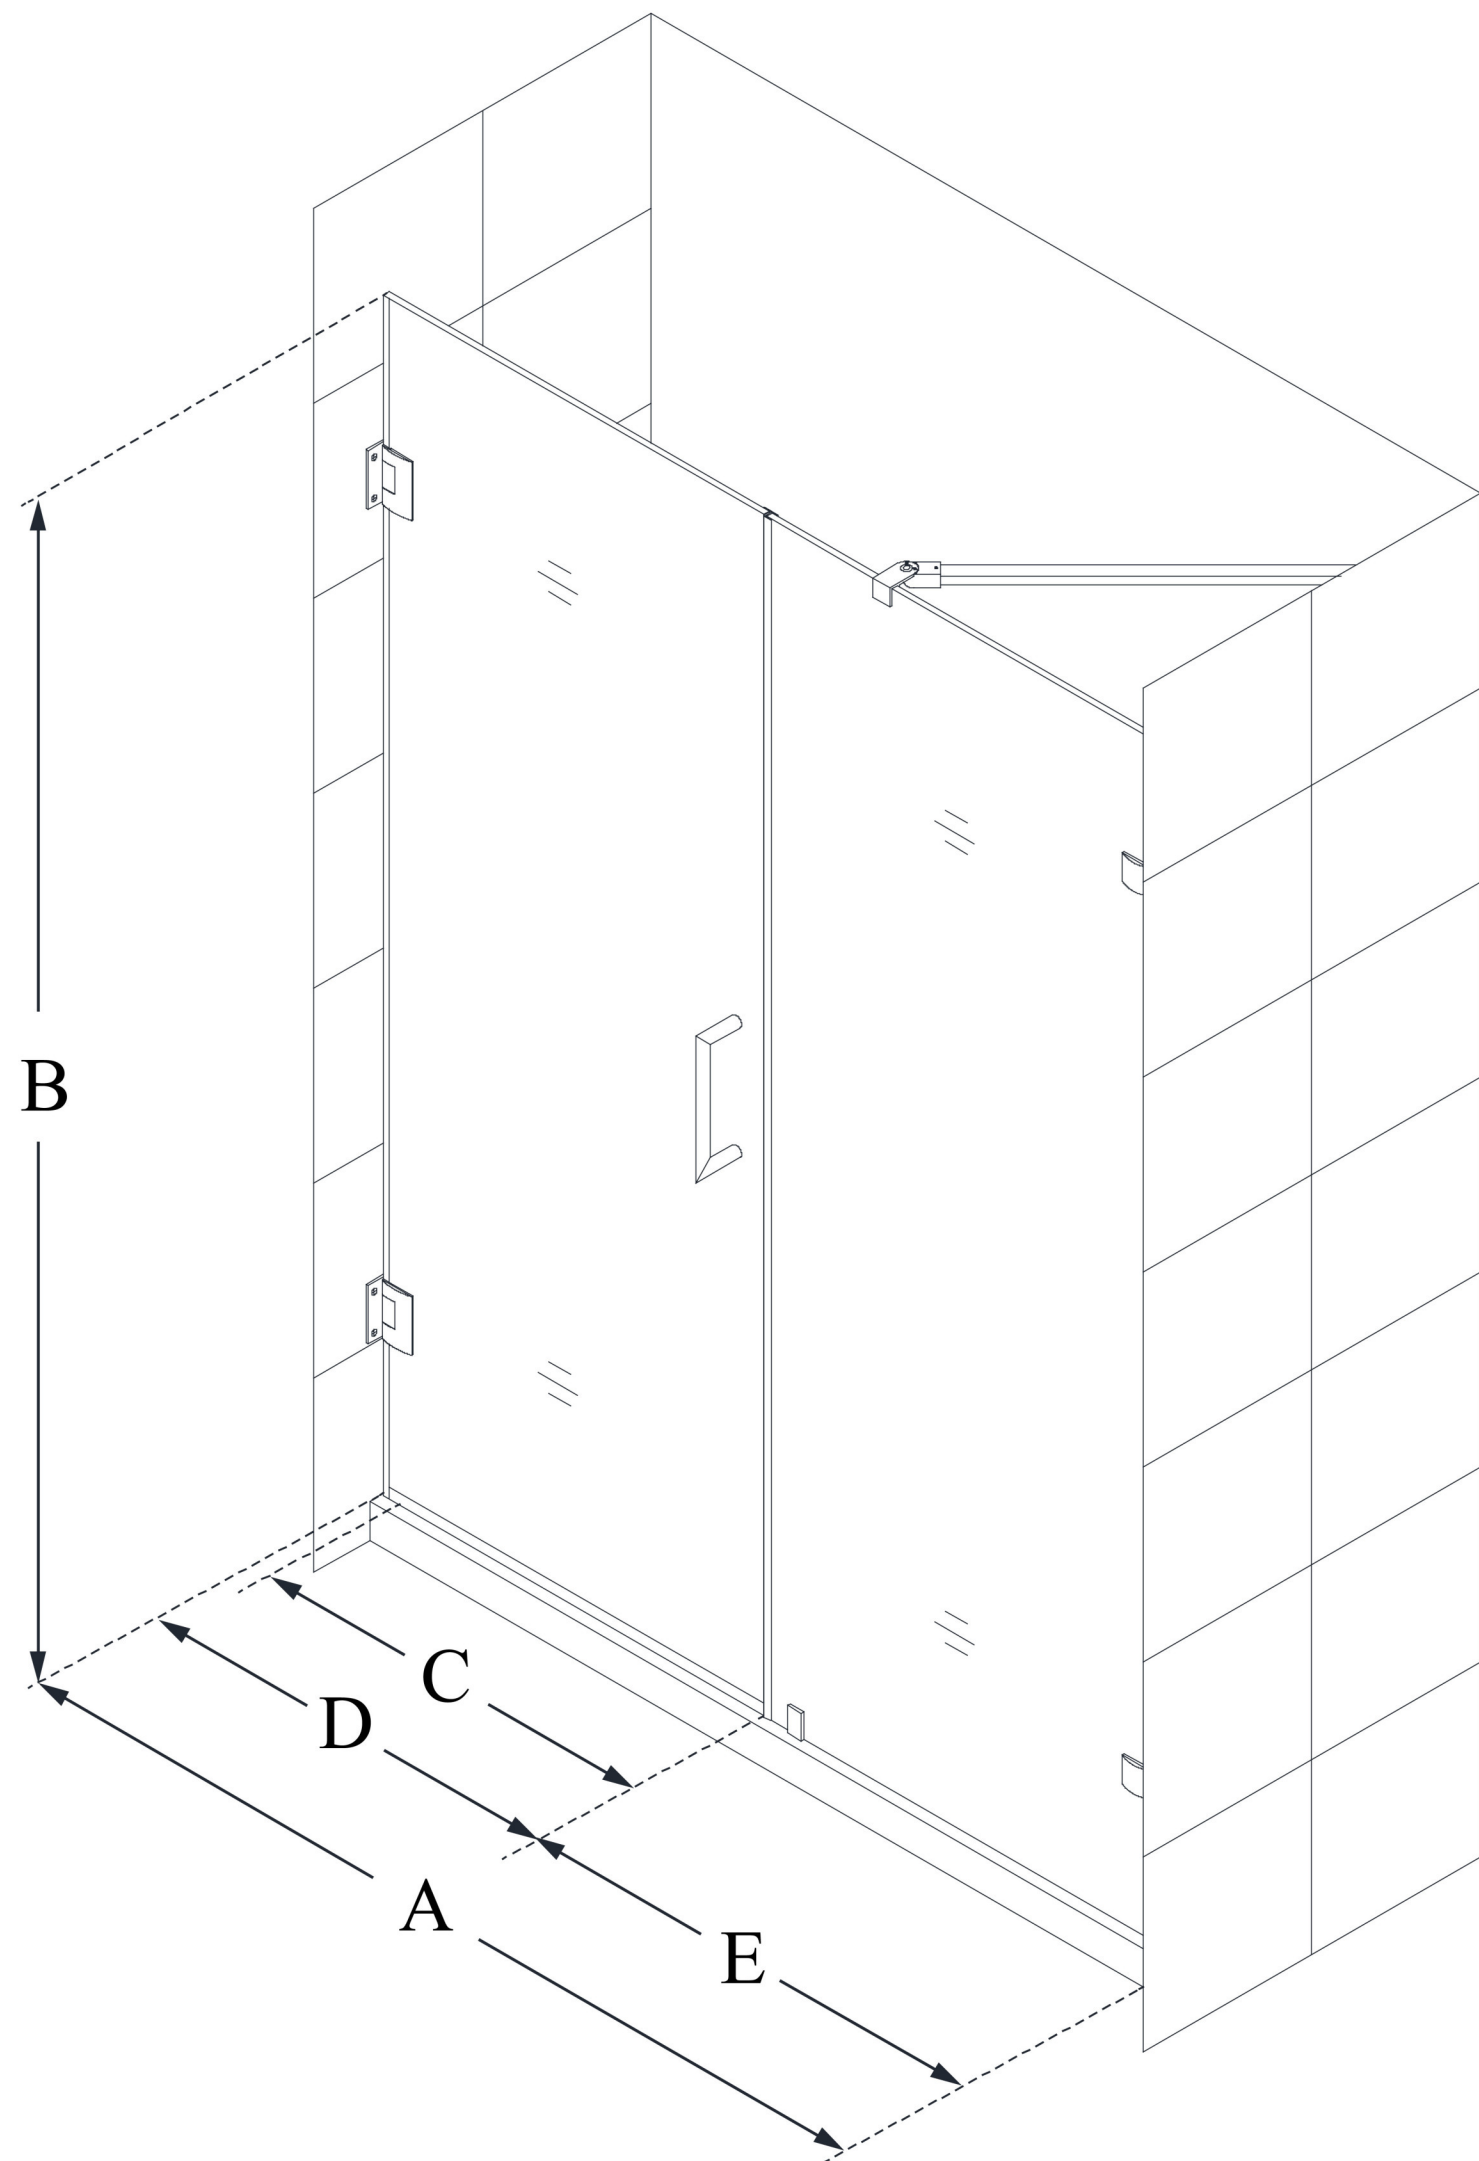

# UNIDOOR LUX

DreamLine Unidoor Lux 53" W  
x 72" H Fully Frameless Hinged  
Shower Door with Support Arm,  
Clear Glass

**SWING DOOR**

## CONFIGURATION DIMENSIONS:

**A: 53"**

MODEL WIDTH

**B: 72"**

MODEL HEIGHT

**C: 22"**

ACCESS WIDTH

**D: 23"**

DOOR WIDTH

**E: 30"**

INLINE PANEL WIDTH

DreamLine reserves the right to update or modify the hardware or materials pictured without prior notice for the purpose of product improvement and customer satisfaction.