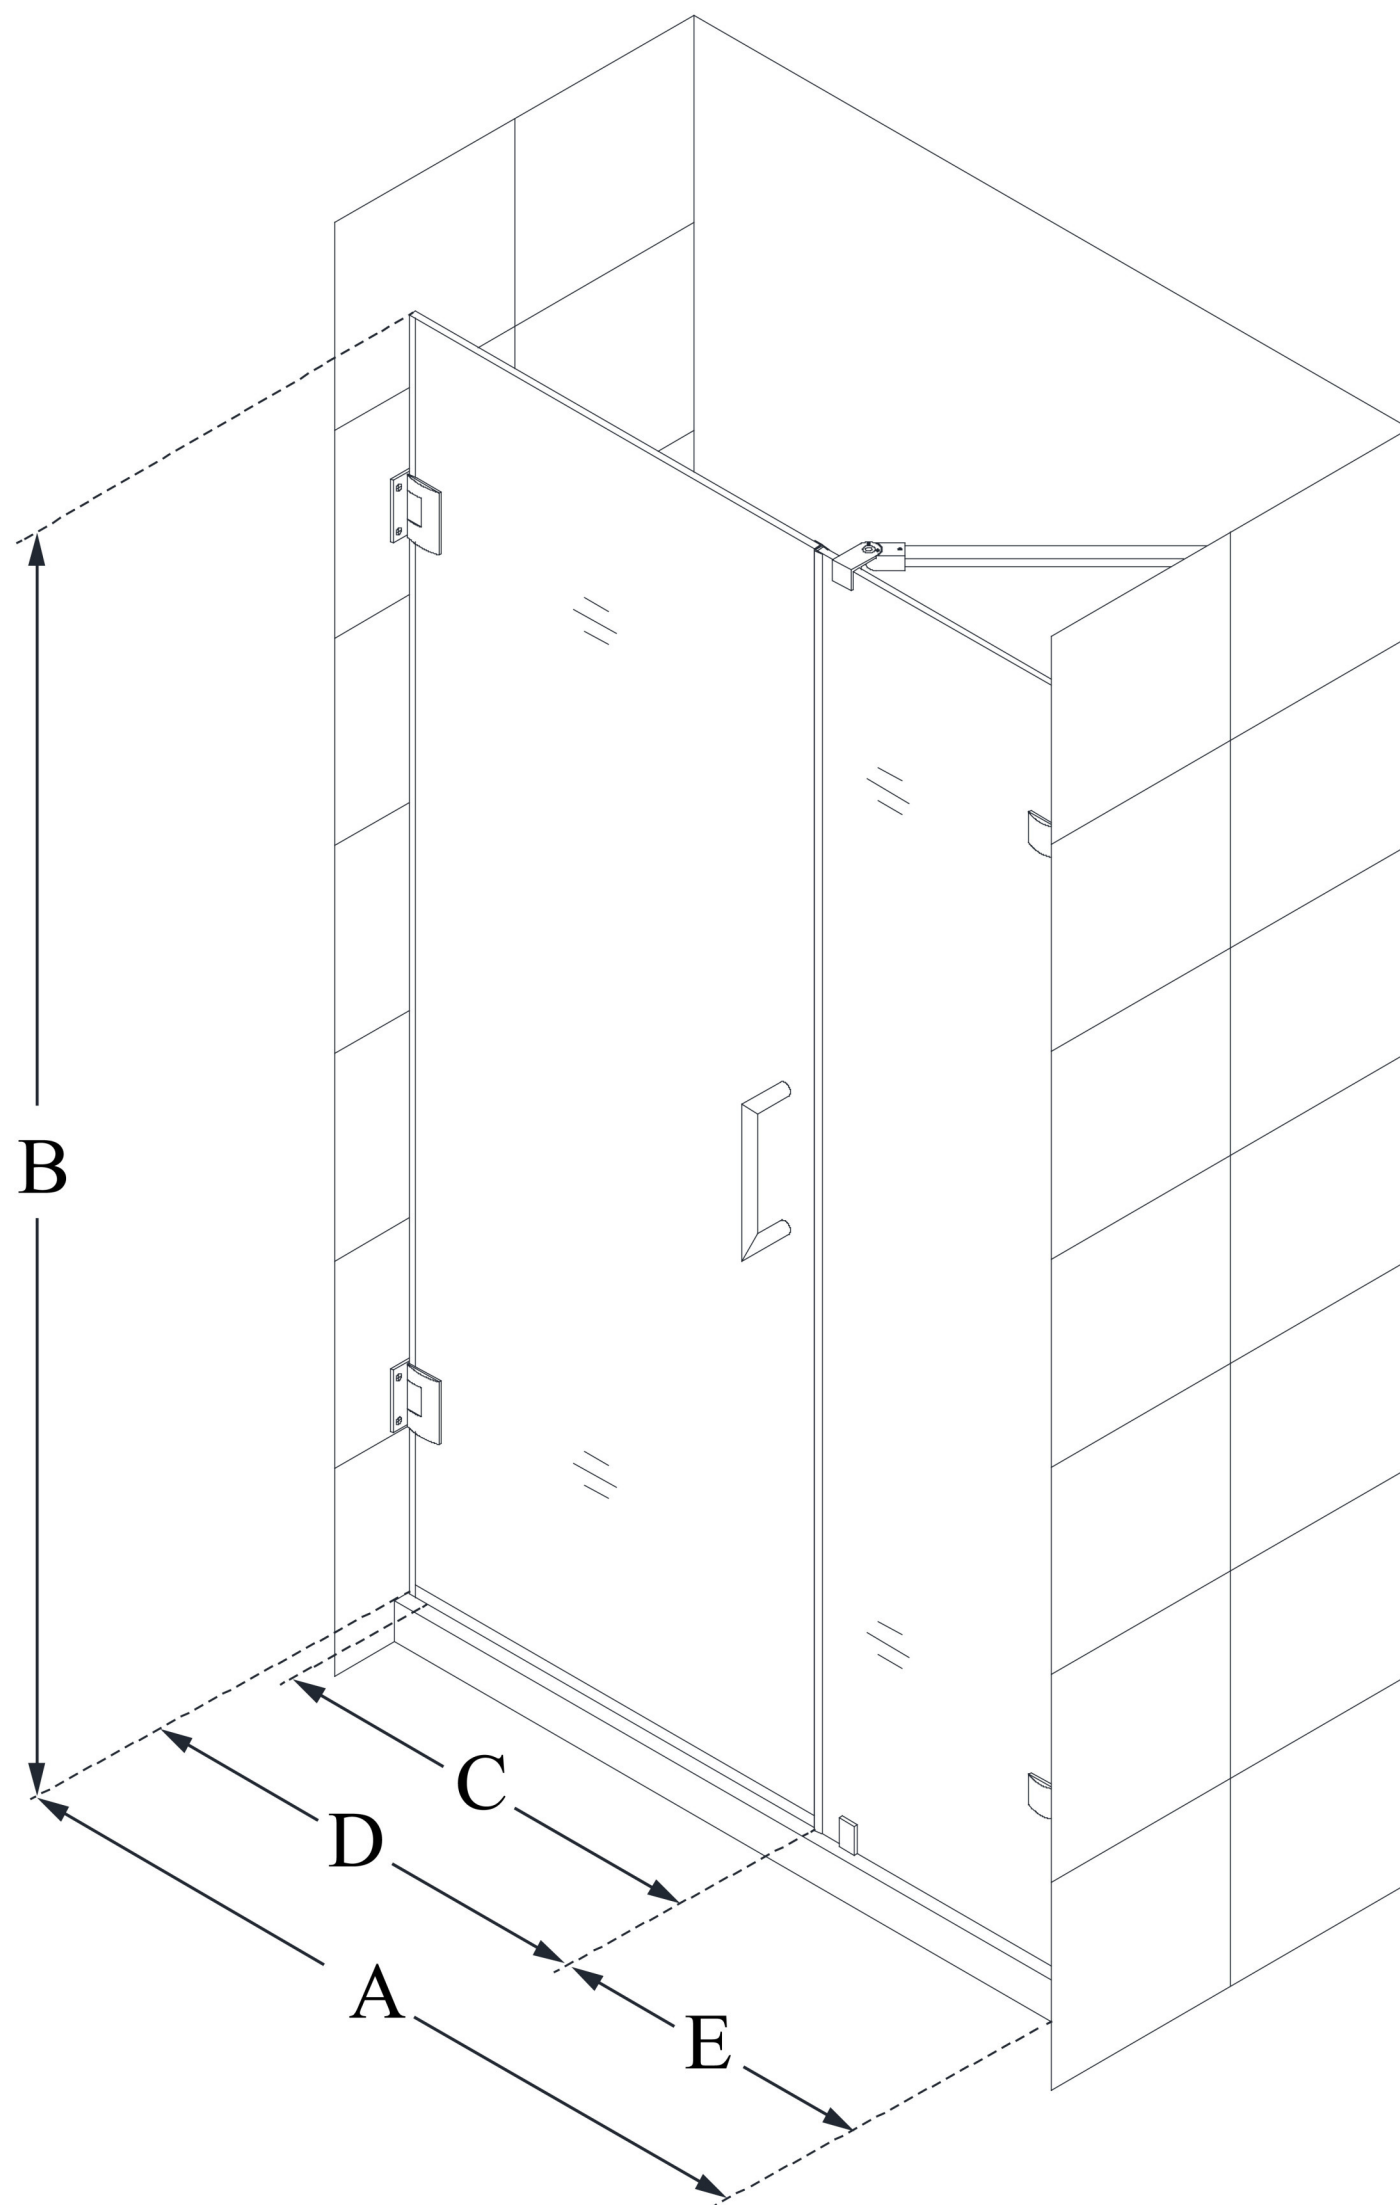

SHDR-23527210

UNIDOOR LUX

DreamLine Unidoor Lux 52" W
x 72" H Fully Frameless Hinged
Shower Door with Support Arm,
Clear Glass

SWING DOOR

CONFIGURATION DIMENSIONS:

A: 52"
MODEL WIDTH

B: 72"
MODEL HEIGHT

C: 29"
ACCESS WIDTH

D: 30"
DOOR WIDTH

E: 22"
INLINE PANEL WIDTH

DreamLine reserves the right to update or modify the hardware or materials pictured without prior notice for the purpose of product improvement and customer satisfaction.