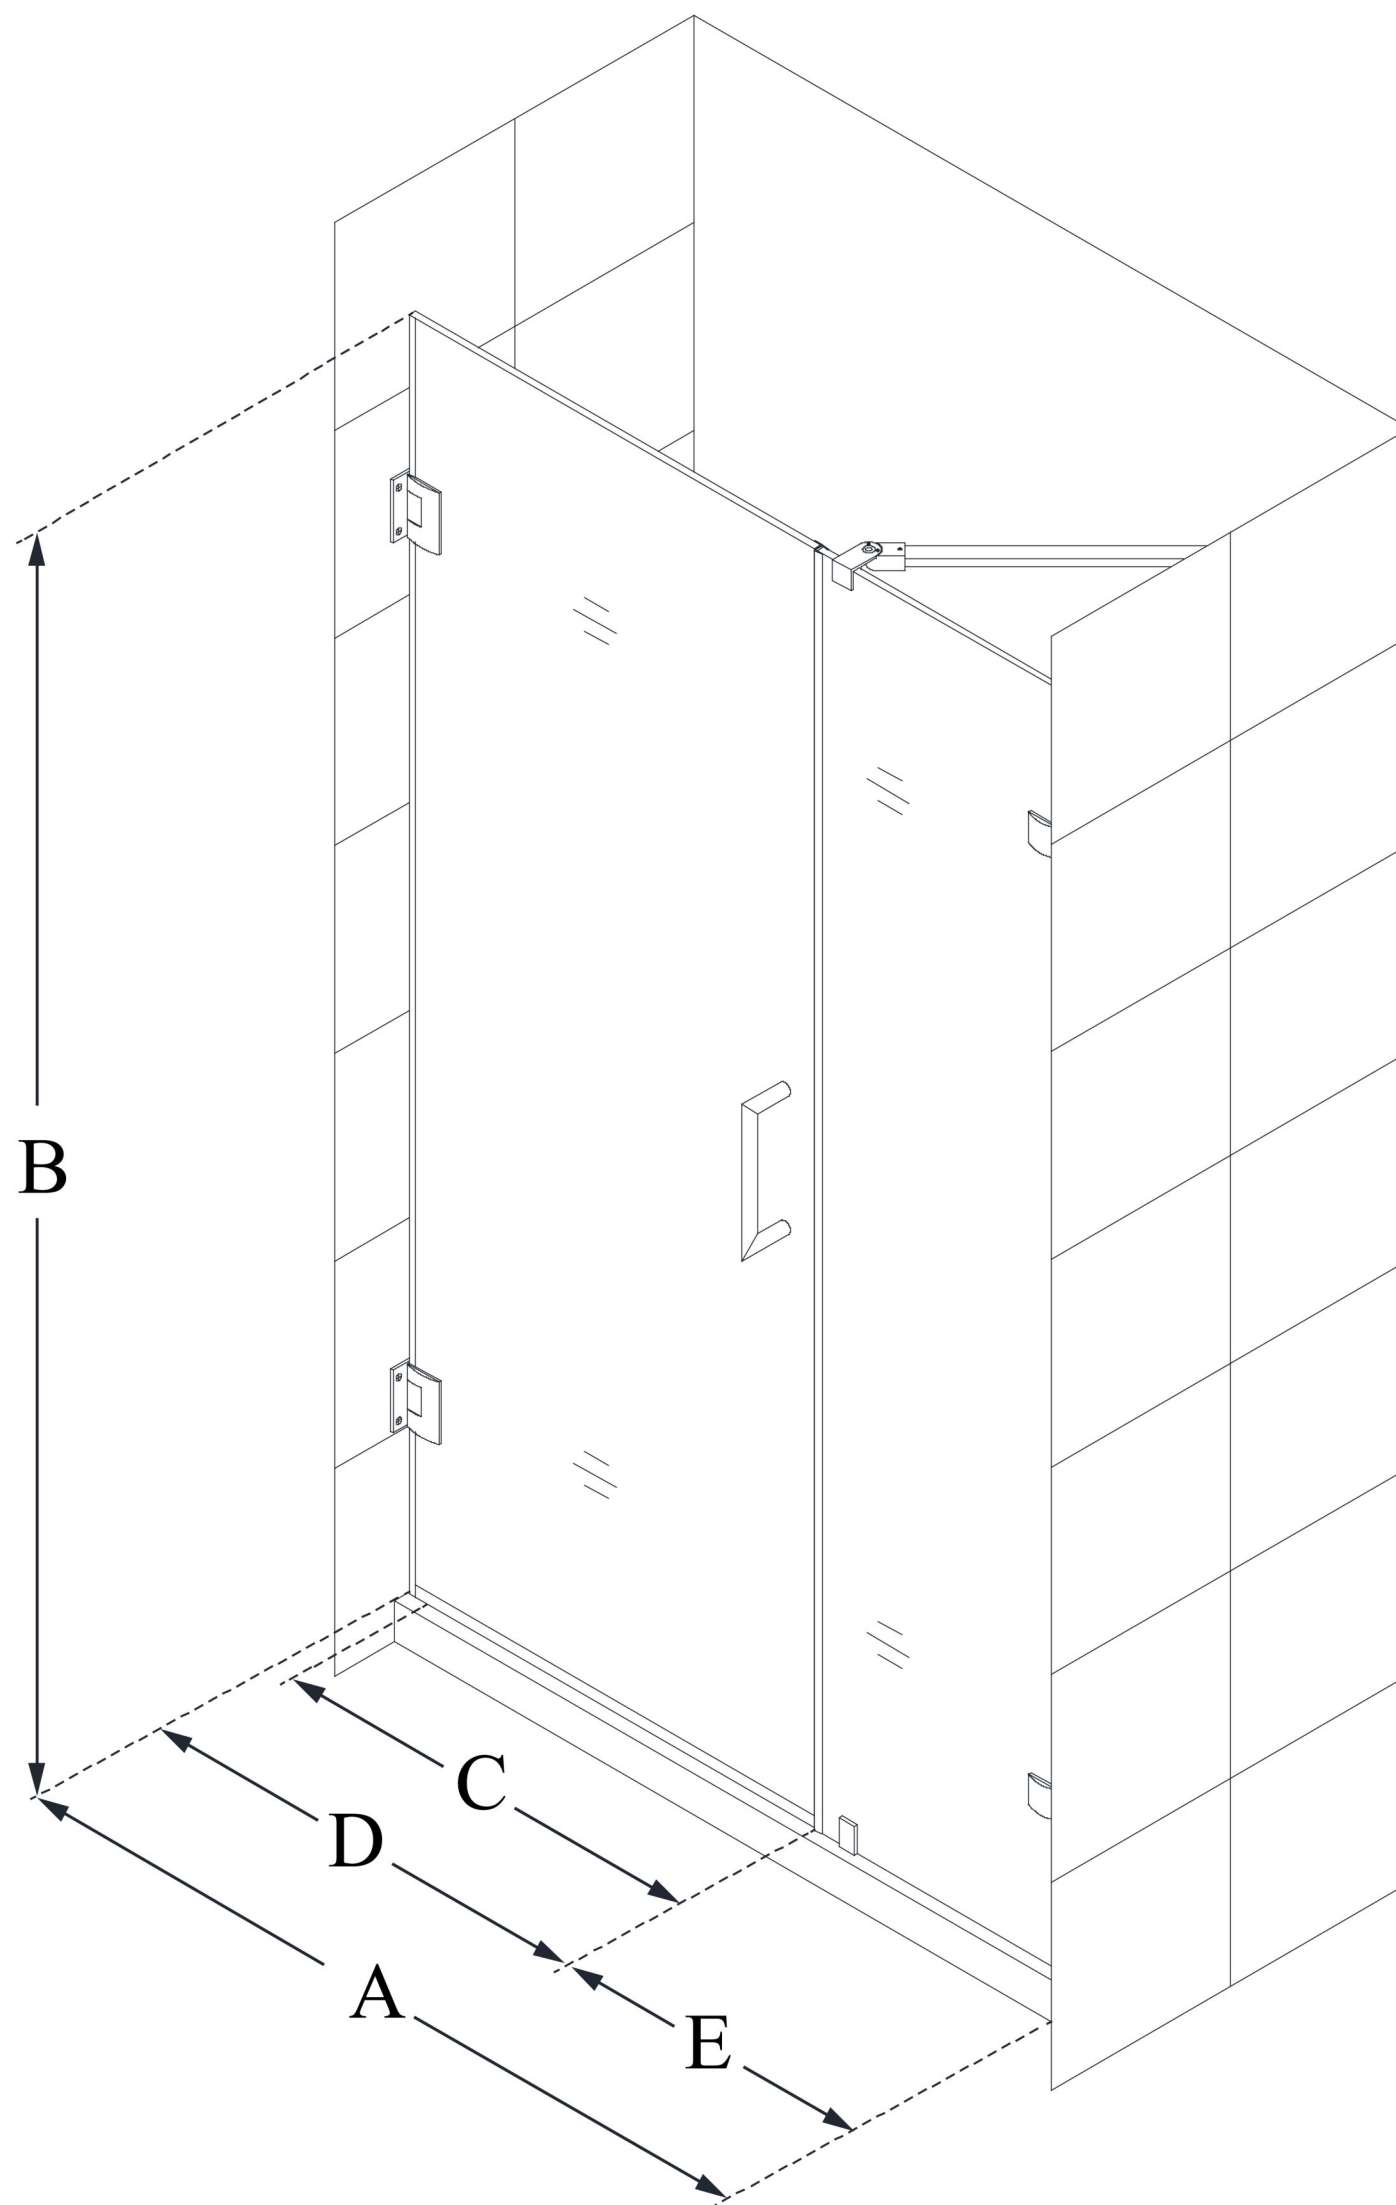

# UNIDOOR LUX

DreamLine Unidoor Lux 51" W x 72"  
H Fully Frameless Hinged Shower  
Door with Support Arm, Clear  
Glass

**SWING DOOR**

## CONFIGURATION DIMENSIONS:

**A: 51"**  
MODEL WIDTH

**B: 72"**  
MODEL HEIGHT

**C: 28"**  
ACCESS WIDTH

**D: 29"**  
DOOR WIDTH

**E: 22"**  
INLINE PANEL WIDTH

DreamLine reserves the right to update or modify the hardware or materials pictured without prior notice for the purpose of product improvement and customer satisfaction.