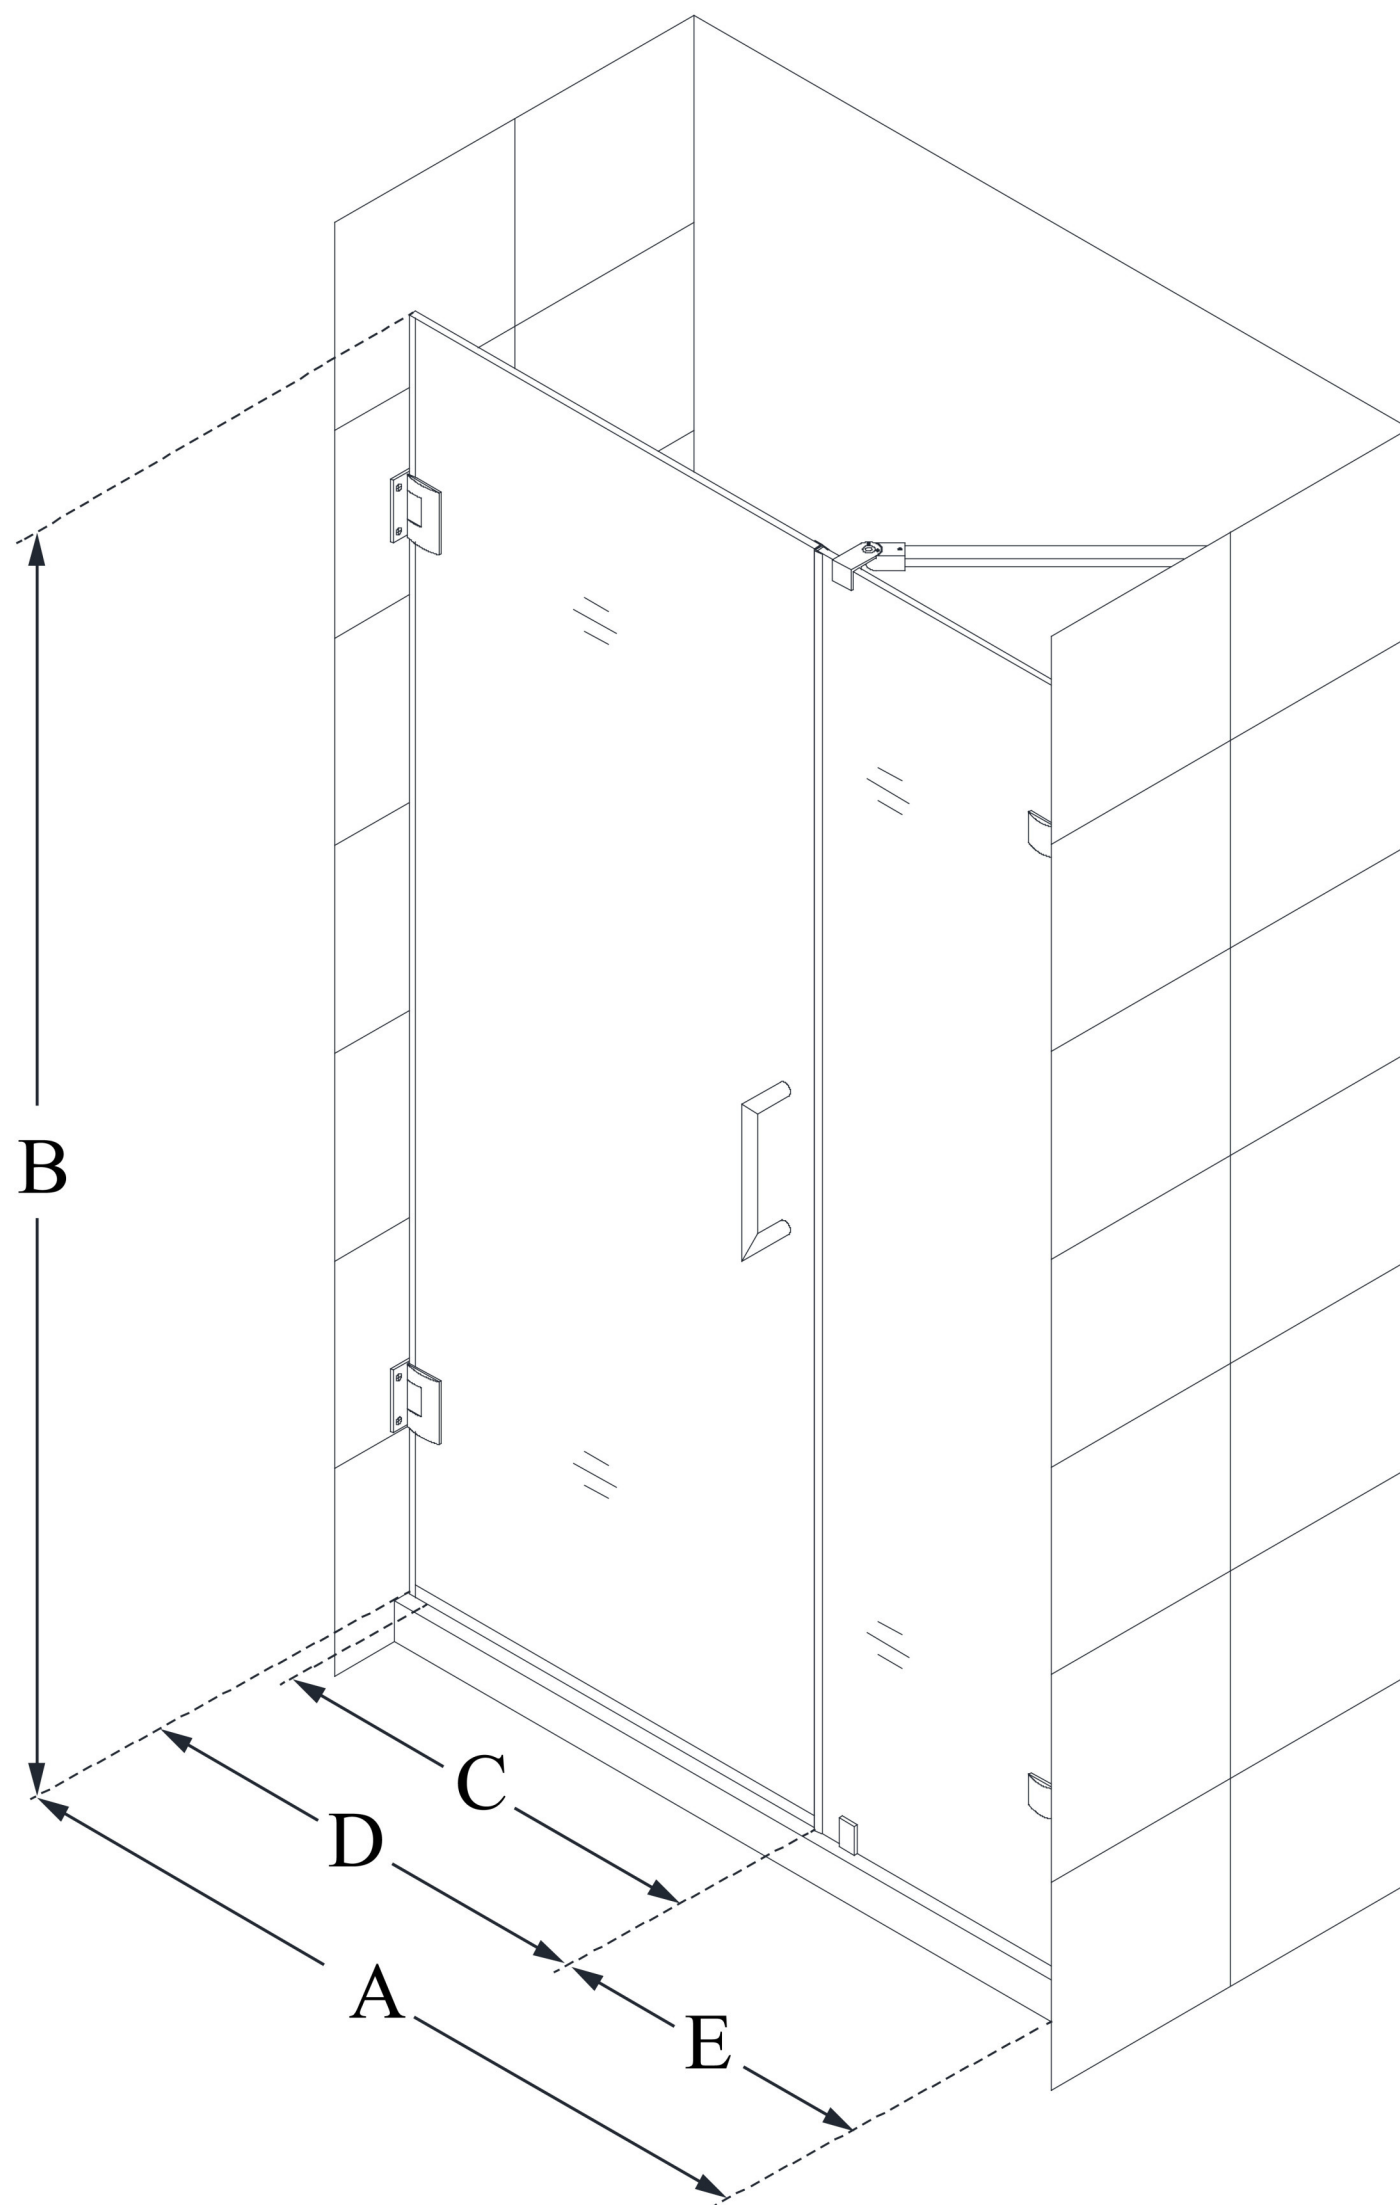

# UNIDOOR LUX

DreamLine Unidoor Lux 50" W  
x 72" H Fully Frameless Hinged  
Shower Door with Support Arm,  
Clear Glass

**SWING DOOR**

## CONFIGURATION DIMENSIONS:

**A: 50"**

MODEL WIDTH

**B: 72"**

MODEL HEIGHT

**C: 27"**

ACCESS WIDTH

**D: 28"**

DOOR WIDTH

**E: 22"**

INLINE PANEL WIDTH

DreamLine reserves the right to update or modify the hardware or materials pictured without prior notice for the purpose of product improvement and customer satisfaction.