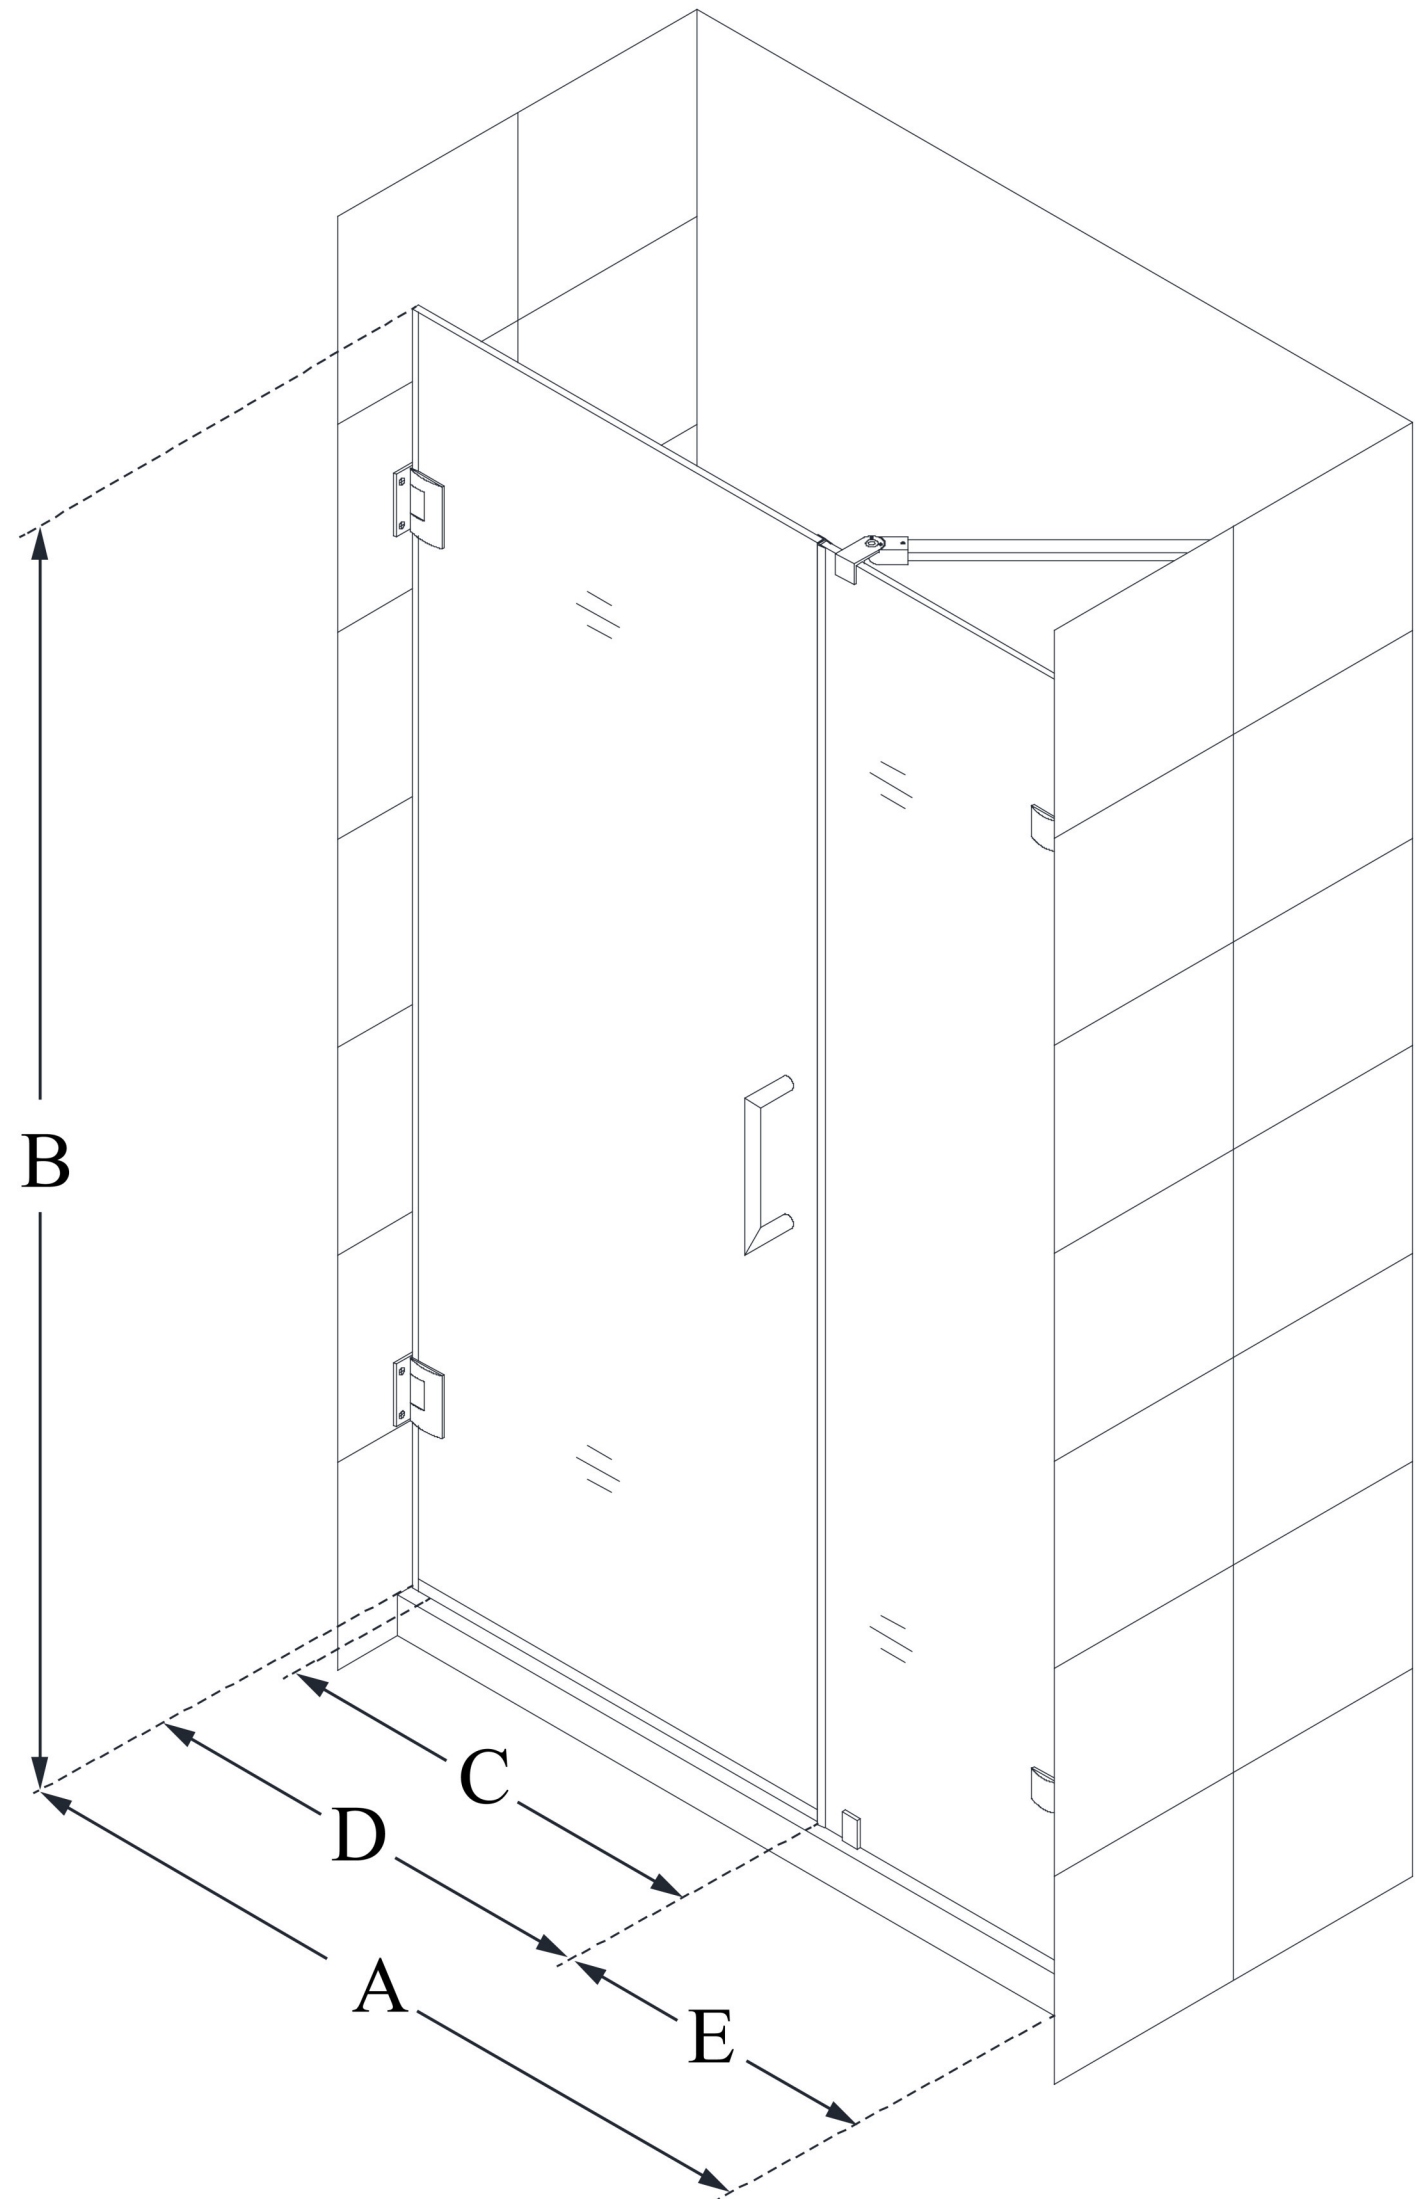

SHDR-23497210

UNIDOOR LUX

DreamLine Unidoor Lux 49" W
x 72" H Fully Frameless Hinged
Shower Door with Support Arm,
Clear Glass

SWING DOOR

CONFIGURATION DIMENSIONS:

A: 49"

MODEL WIDTH

B: 72"

MODEL HEIGHT

C: 26"

ACCESS WIDTH

D: 27"

DOOR WIDTH

E: 22"

INLINE PANEL WIDTH

DreamLine reserves the right to update or modify the hardware or materials pictured without prior notice for the purpose of product improvement and customer satisfaction.