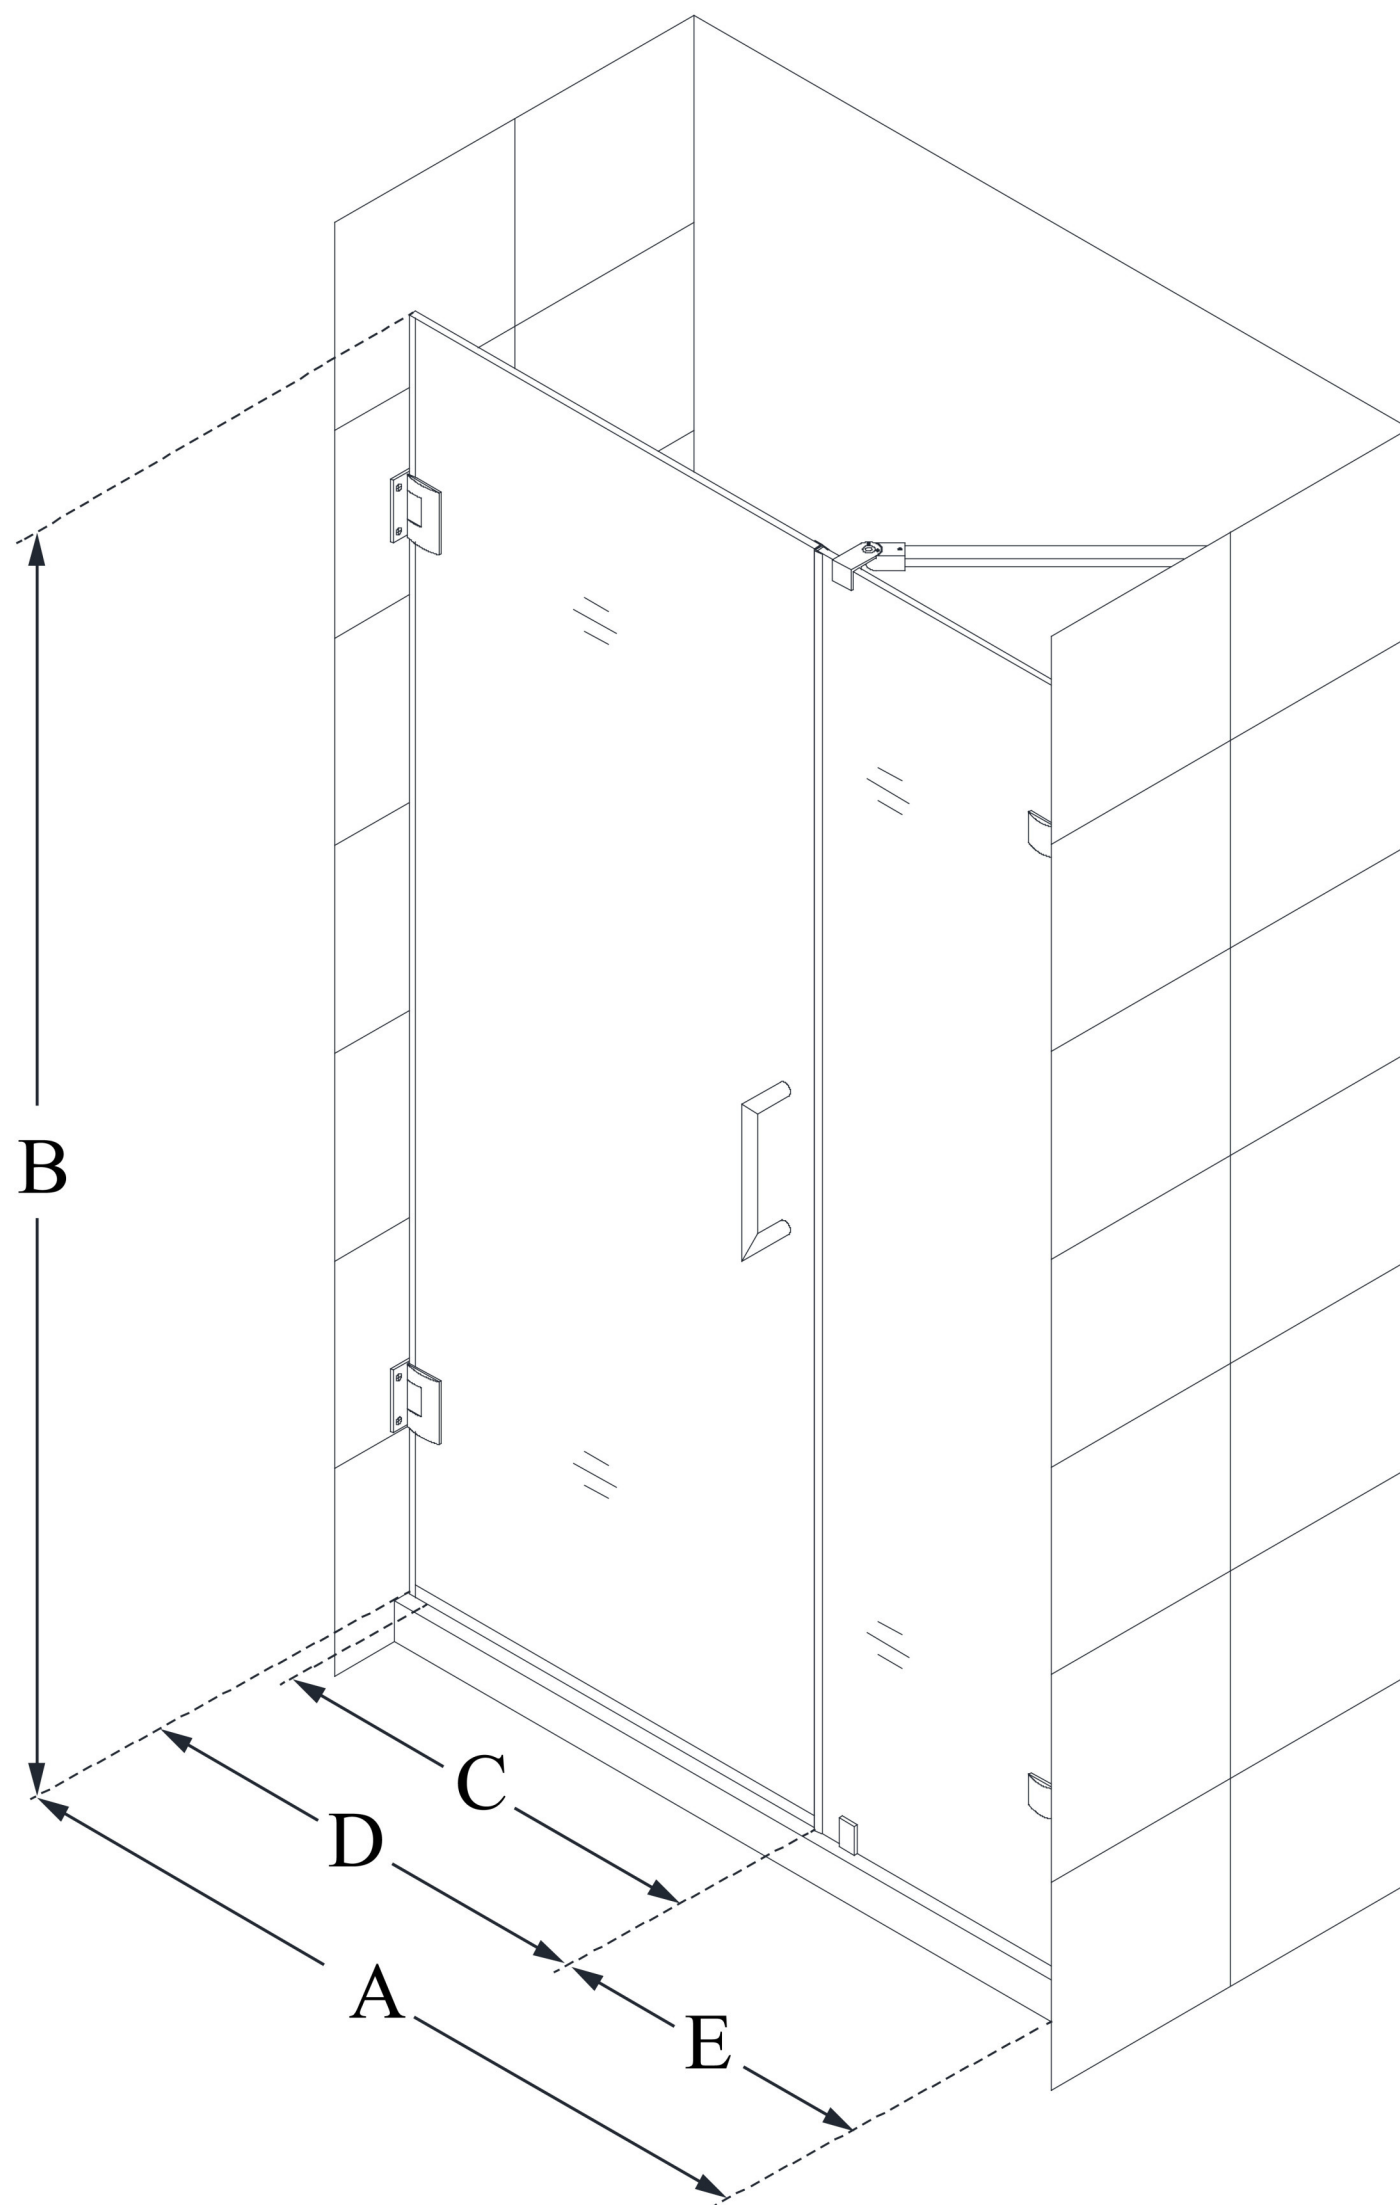

# UNIDOOR LUX

DreamLine Unidoor Lux 48" W  
x 72" H Fully Frameless Hinged  
Shower Door with Support Arm,  
Clear Glass

**SWING DOOR**

## CONFIGURATION DIMENSIONS:

**A: 48"**

MODEL WIDTH

**B: 72"**

MODEL HEIGHT

**C: 25"**

ACCESS WIDTH

**D: 26"**

DOOR WIDTH

**E: 22"**

INLINE PANEL WIDTH

DreamLine reserves the right to update or modify the hardware or materials pictured without prior notice for the purpose of product improvement and customer satisfaction.