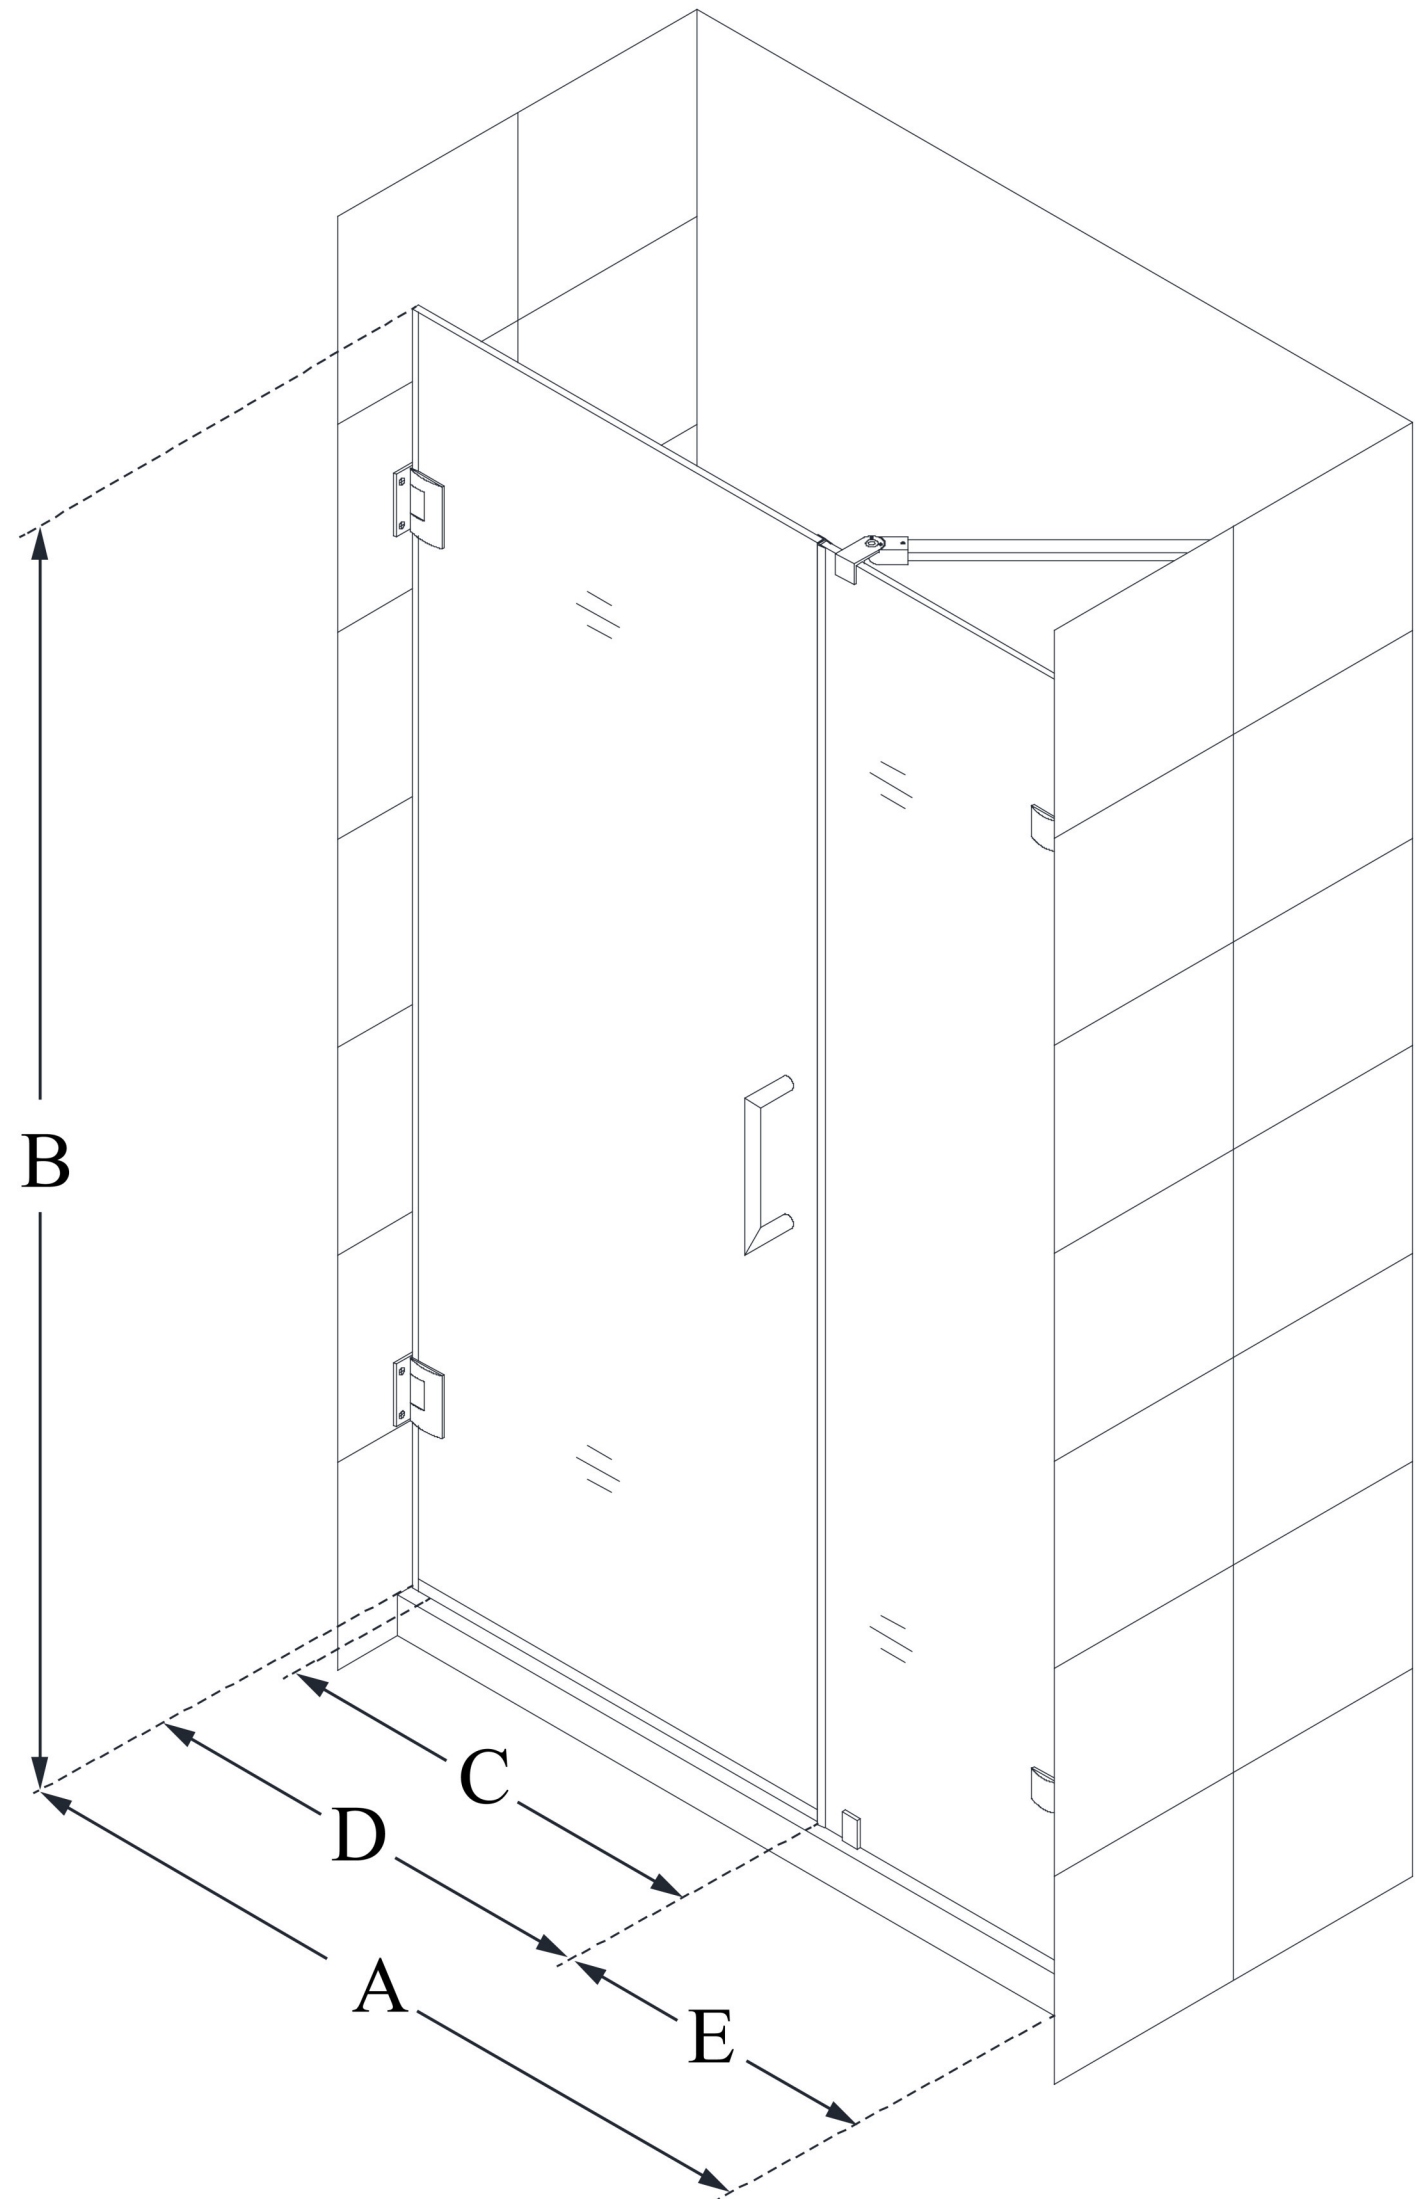

SHDR-23477210

UNIDOOR LUX

DreamLine Unidoor Lux 47" W
x 72" H Fully Frameless Hinged
Shower Door with Support Arm,
Clear Glass

SWING DOOR

CONFIGURATION DIMENSIONS:

A: 47"

MODEL WIDTH

B: 72"

MODEL HEIGHT

C: 24"

ACCESS WIDTH

D: 25"

DOOR WIDTH

E: 22"

INLINE PANEL WIDTH

DreamLine reserves the right to update or modify the hardware or materials pictured without prior notice for the purpose of product improvement and customer satisfaction.