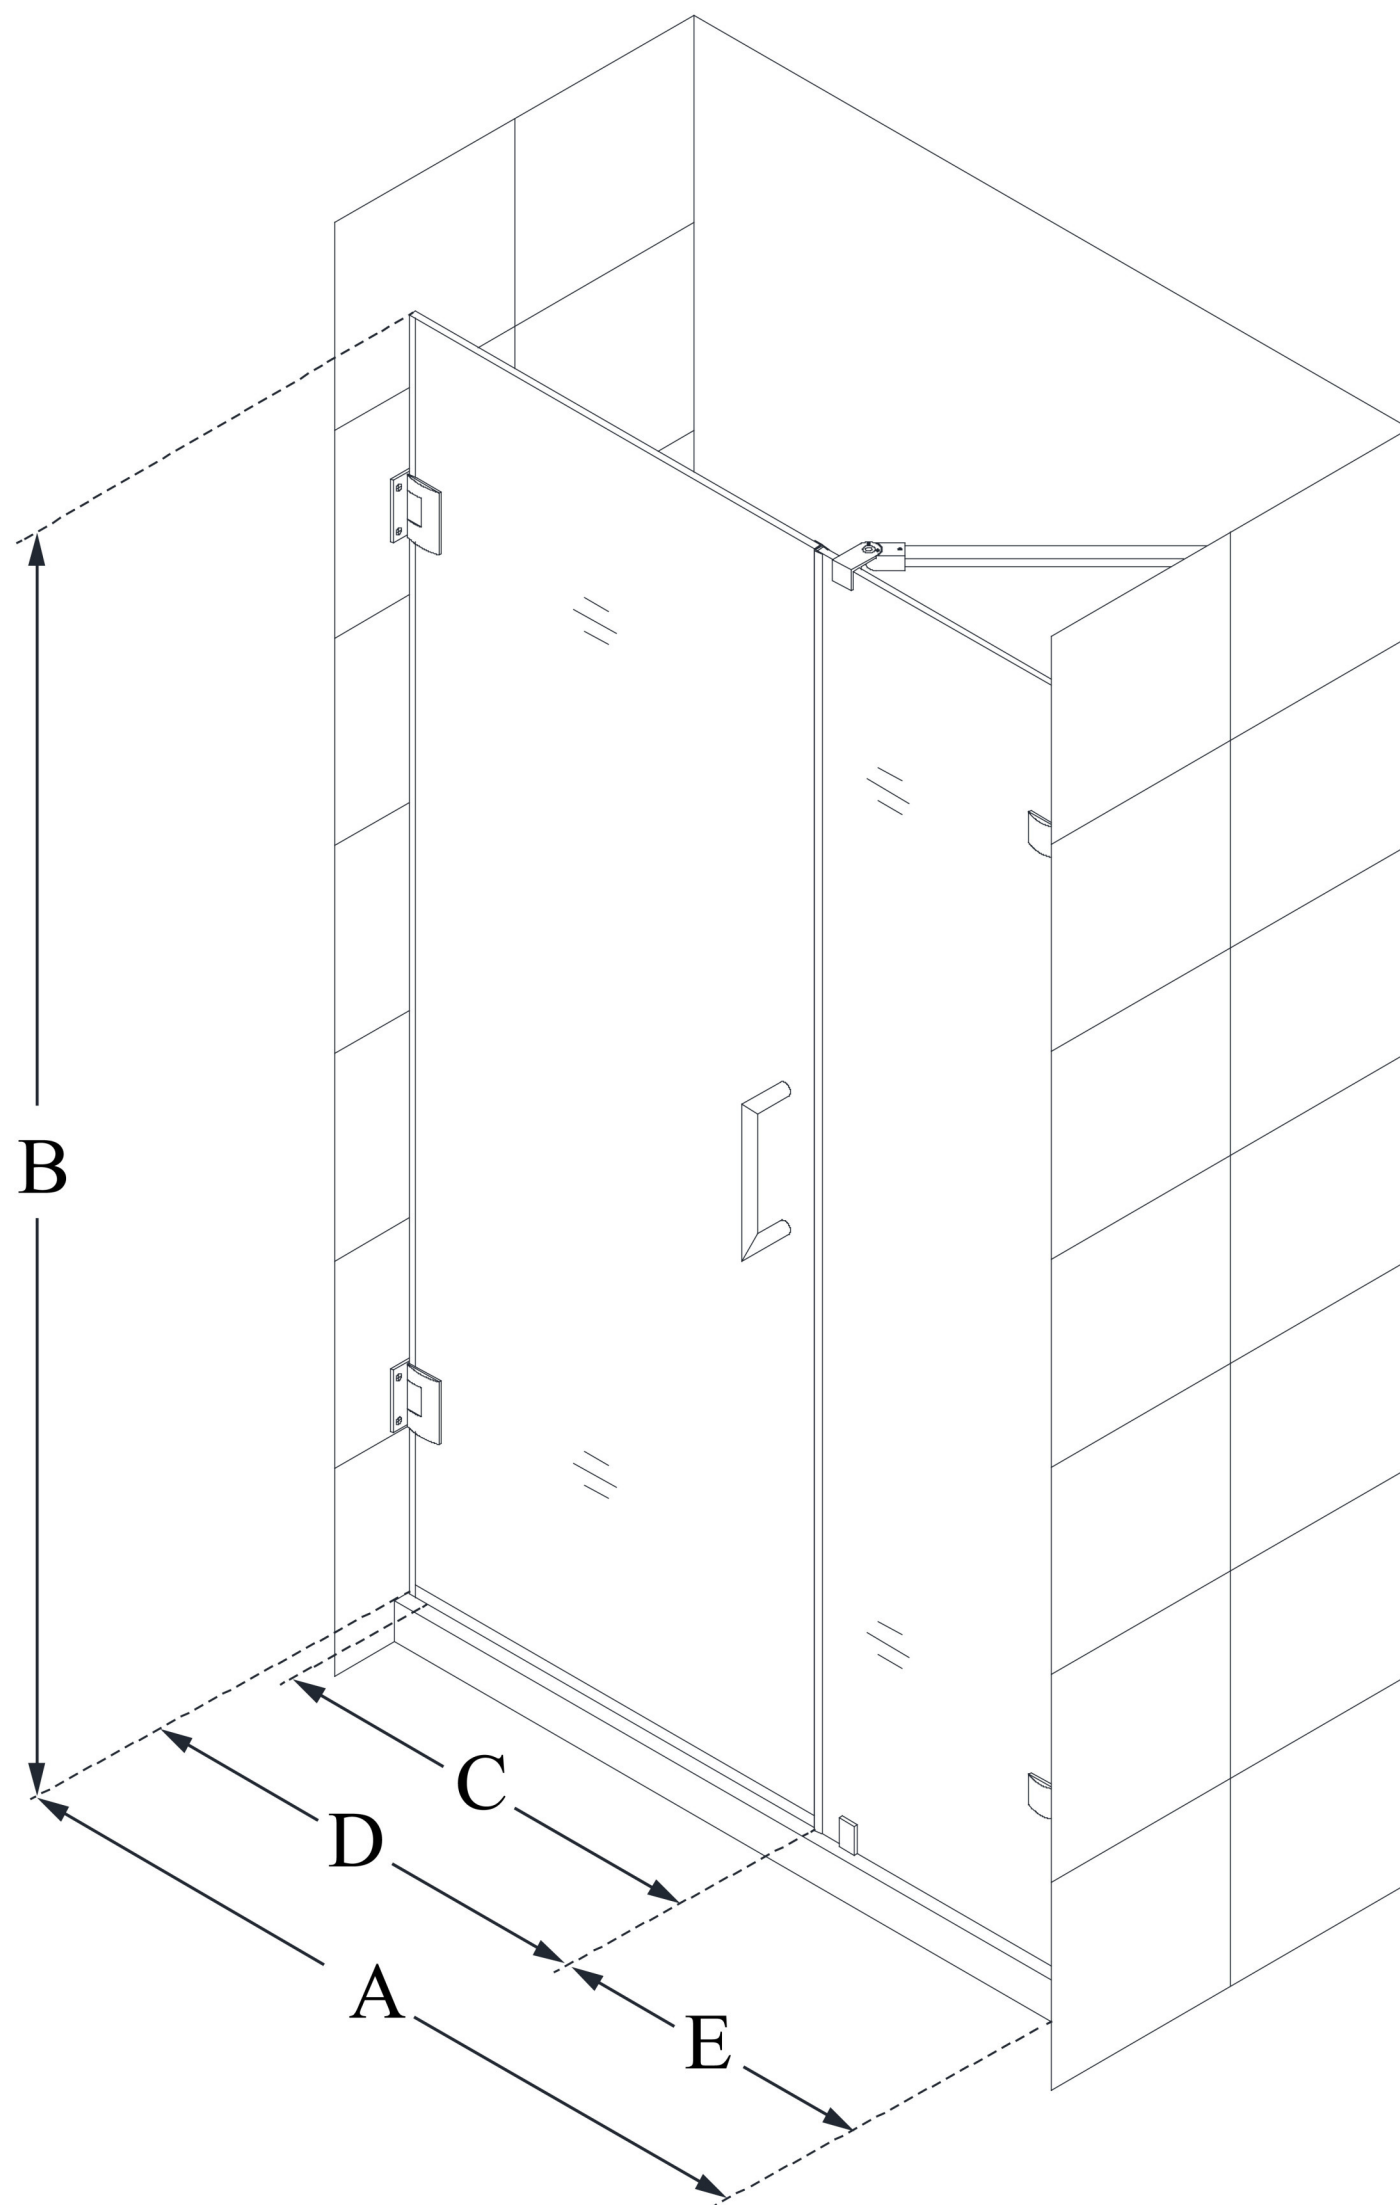

# UNIDOOR LUX

DreamLine Unidoor Lux 46" W  
x 72" H Fully Frameless Hinged  
Shower Door with Support Arm,  
Clear Glass

**SWING DOOR**

## CONFIGURATION DIMENSIONS:

**A: 46"**

MODEL WIDTH

**B: 72"**

MODEL HEIGHT

**C: 23"**

ACCESS WIDTH

**D: 24"**

DOOR WIDTH

**E: 22"**

INLINE PANEL WIDTH

DreamLine reserves the right to update or modify the hardware or materials pictured without prior notice for the purpose of product improvement and customer satisfaction.