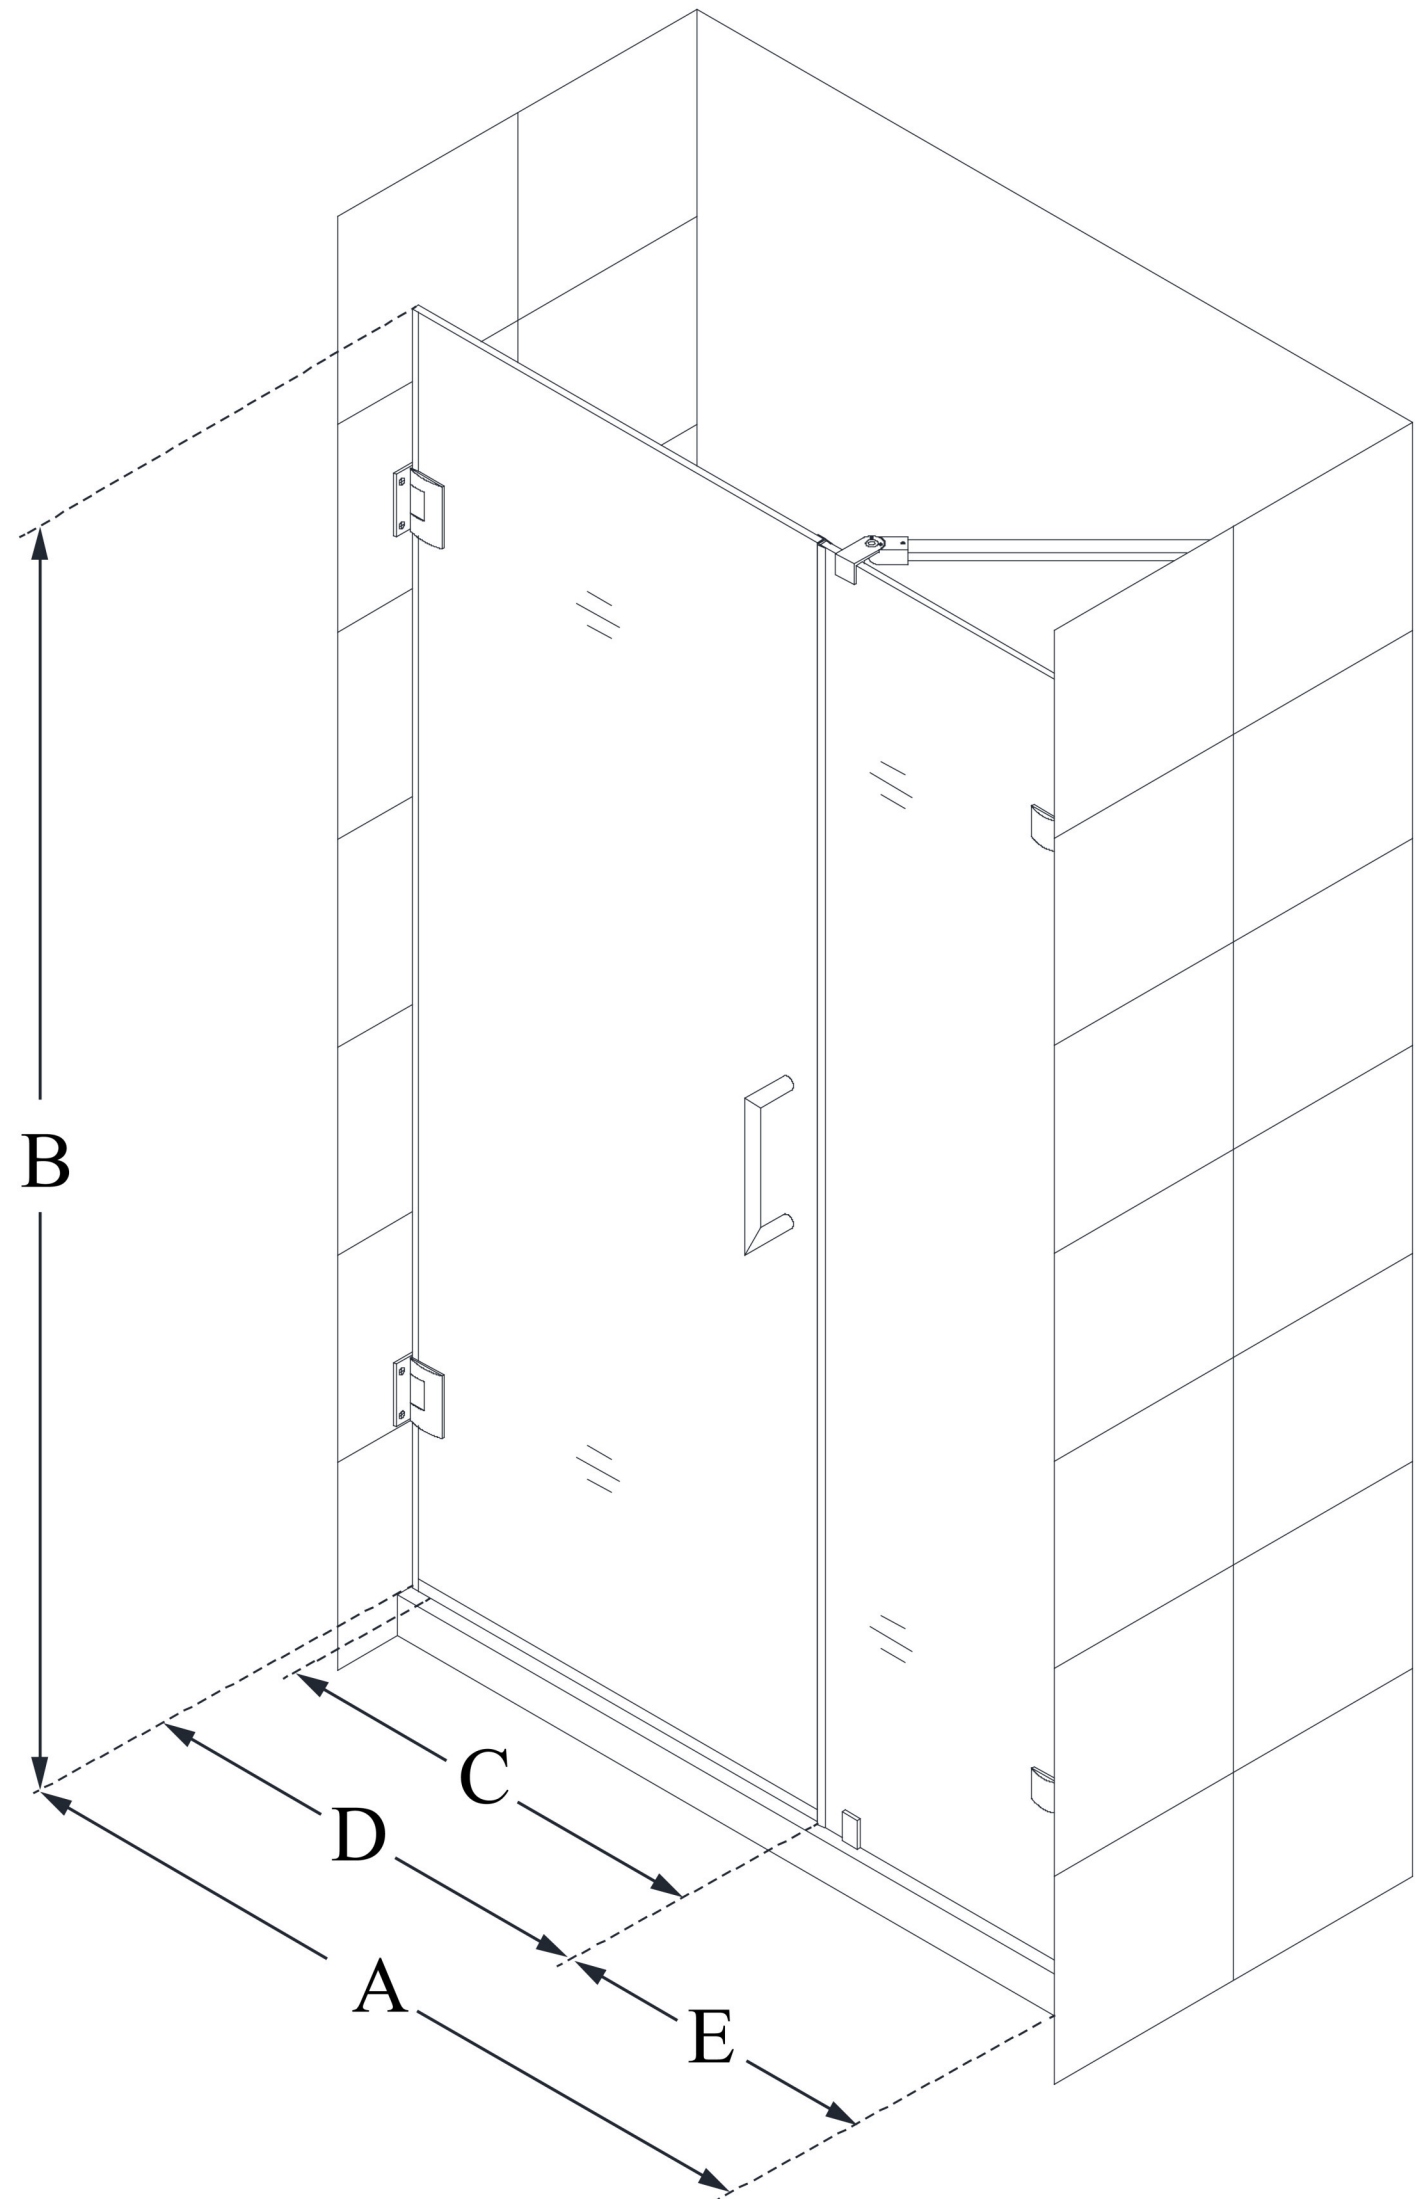

SHDR-23457210

UNIDOOR LUX

DreamLine Unidoor Lux 45" W
x 72" H Fully Frameless Hinged
Shower Door with Support Arm,
Clear Glass

SWING DOOR

CONFIGURATION DIMENSIONS:

A: 45"

MODEL WIDTH

B: 72"

MODEL HEIGHT

C: 22"

ACCESS WIDTH

D: 23"

DOOR WIDTH

E: 22"

INLINE PANEL WIDTH

DreamLine reserves the right to update or modify the hardware or materials pictured without prior notice for the purpose of product improvement and customer satisfaction.