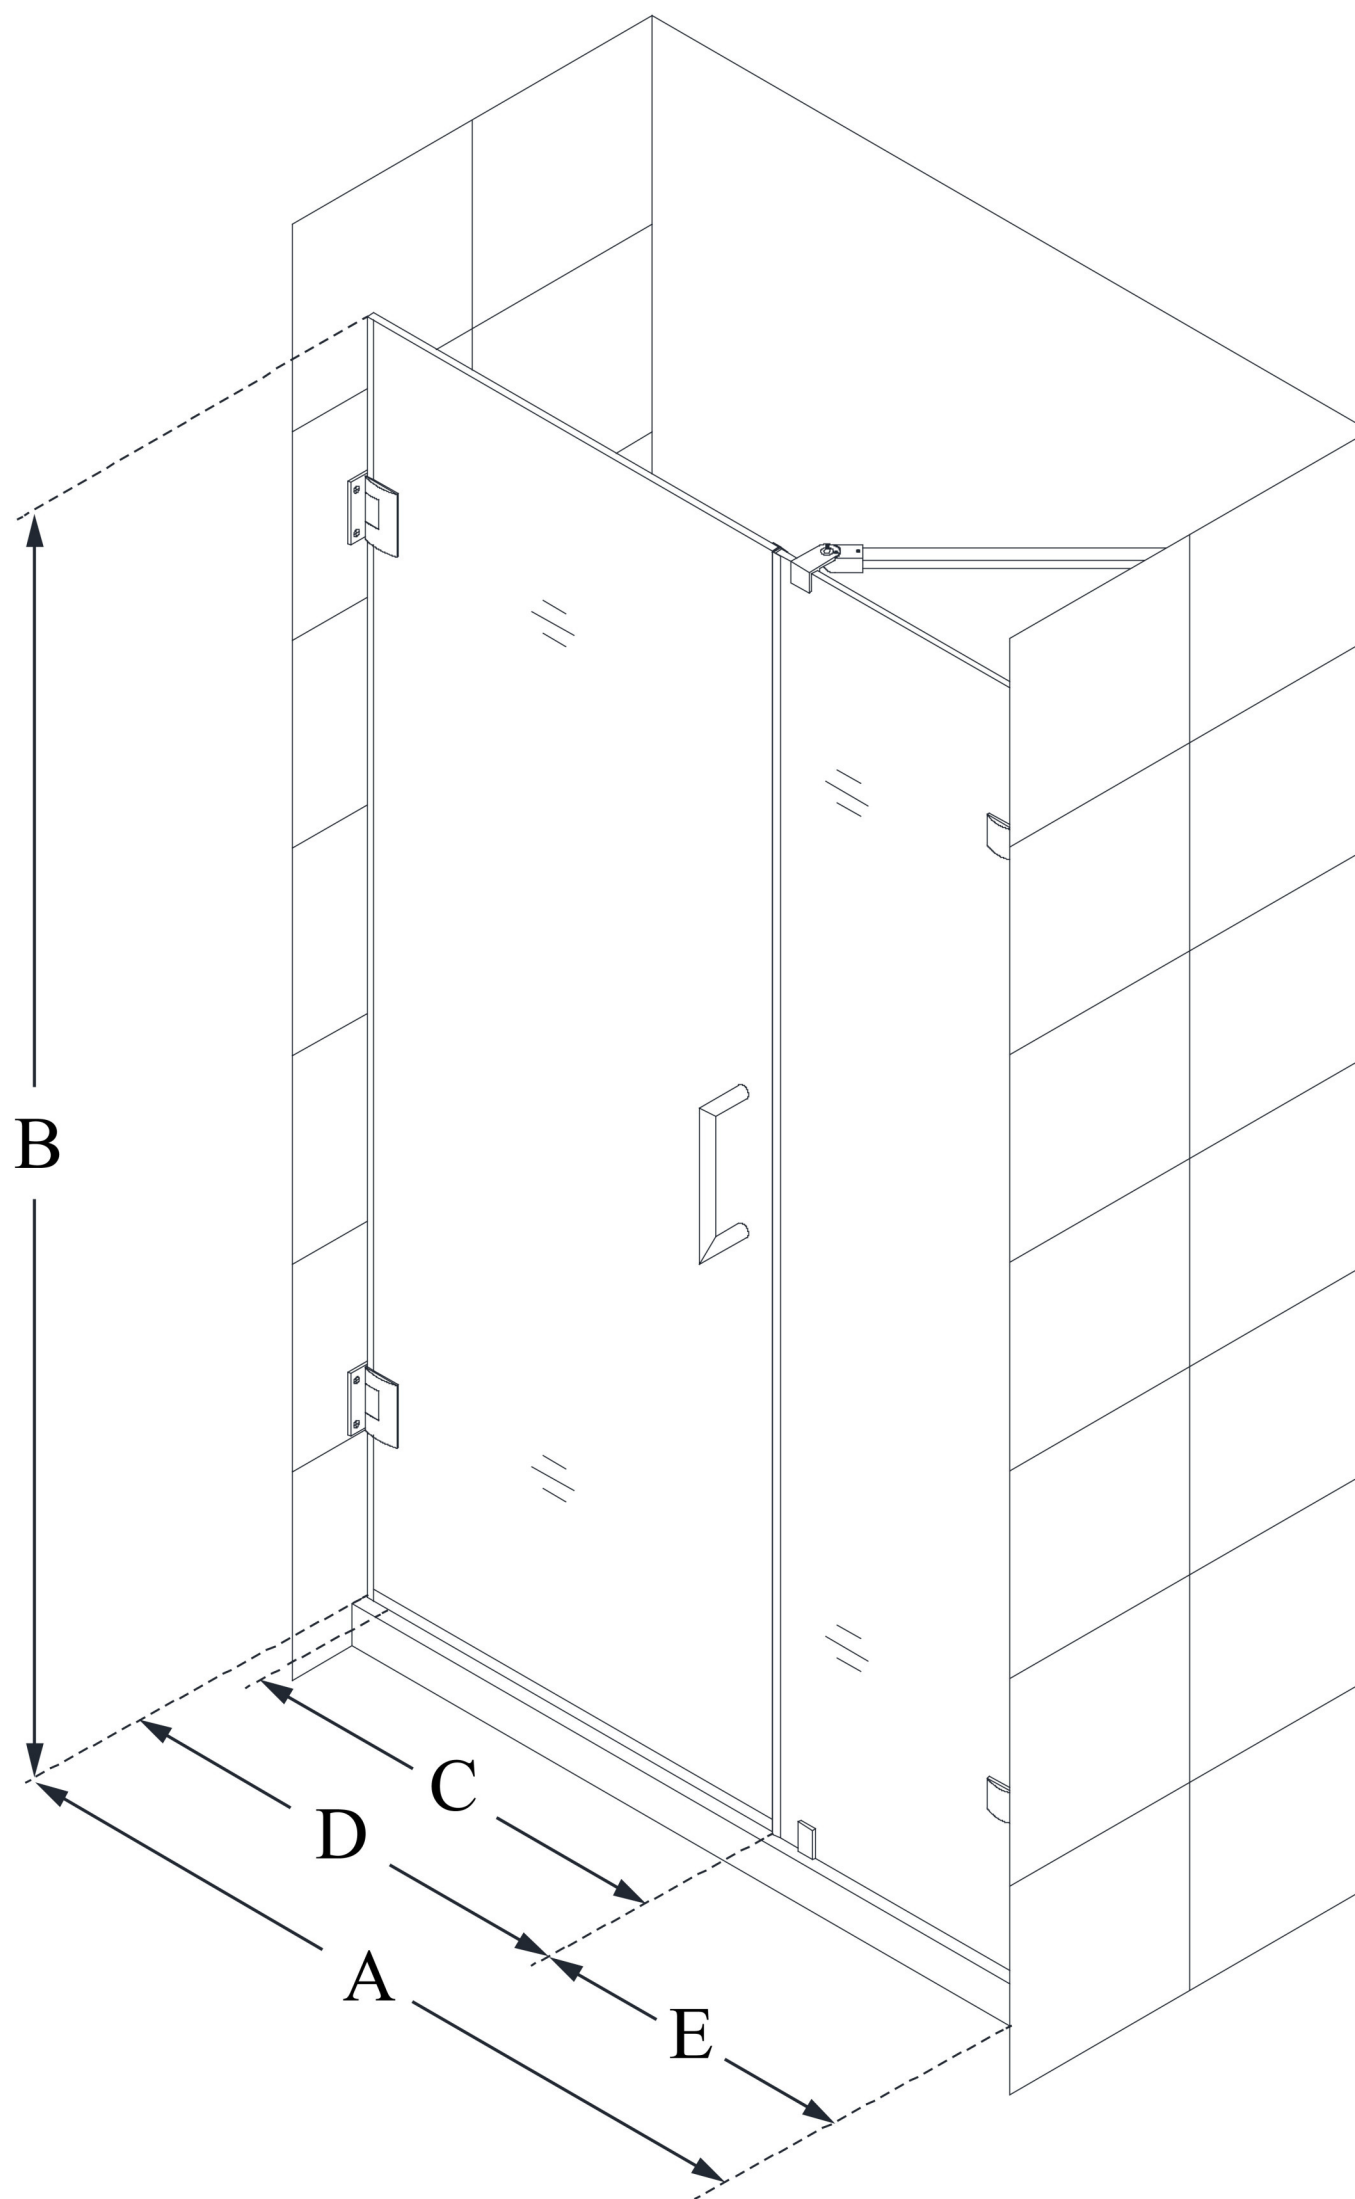

SHDR-23447210

UNIDOOR LUX

DreamLine Unidoor Lux 44" W
x 72" H Fully Frameless Hinged
Shower Door with Support Arm,
Clear Glass

SWING DOOR

CONFIGURATION DIMENSIONS:

A: 44"

MODEL WIDTH

B: 72"

MODEL HEIGHT

C: 29"

ACCESS WIDTH

D: 30"

DOOR WIDTH

E: 14"

INLINE PANEL WIDTH

DreamLine reserves the right to update or modify the hardware or materials pictured without prior notice for the purpose of product improvement and customer satisfaction.