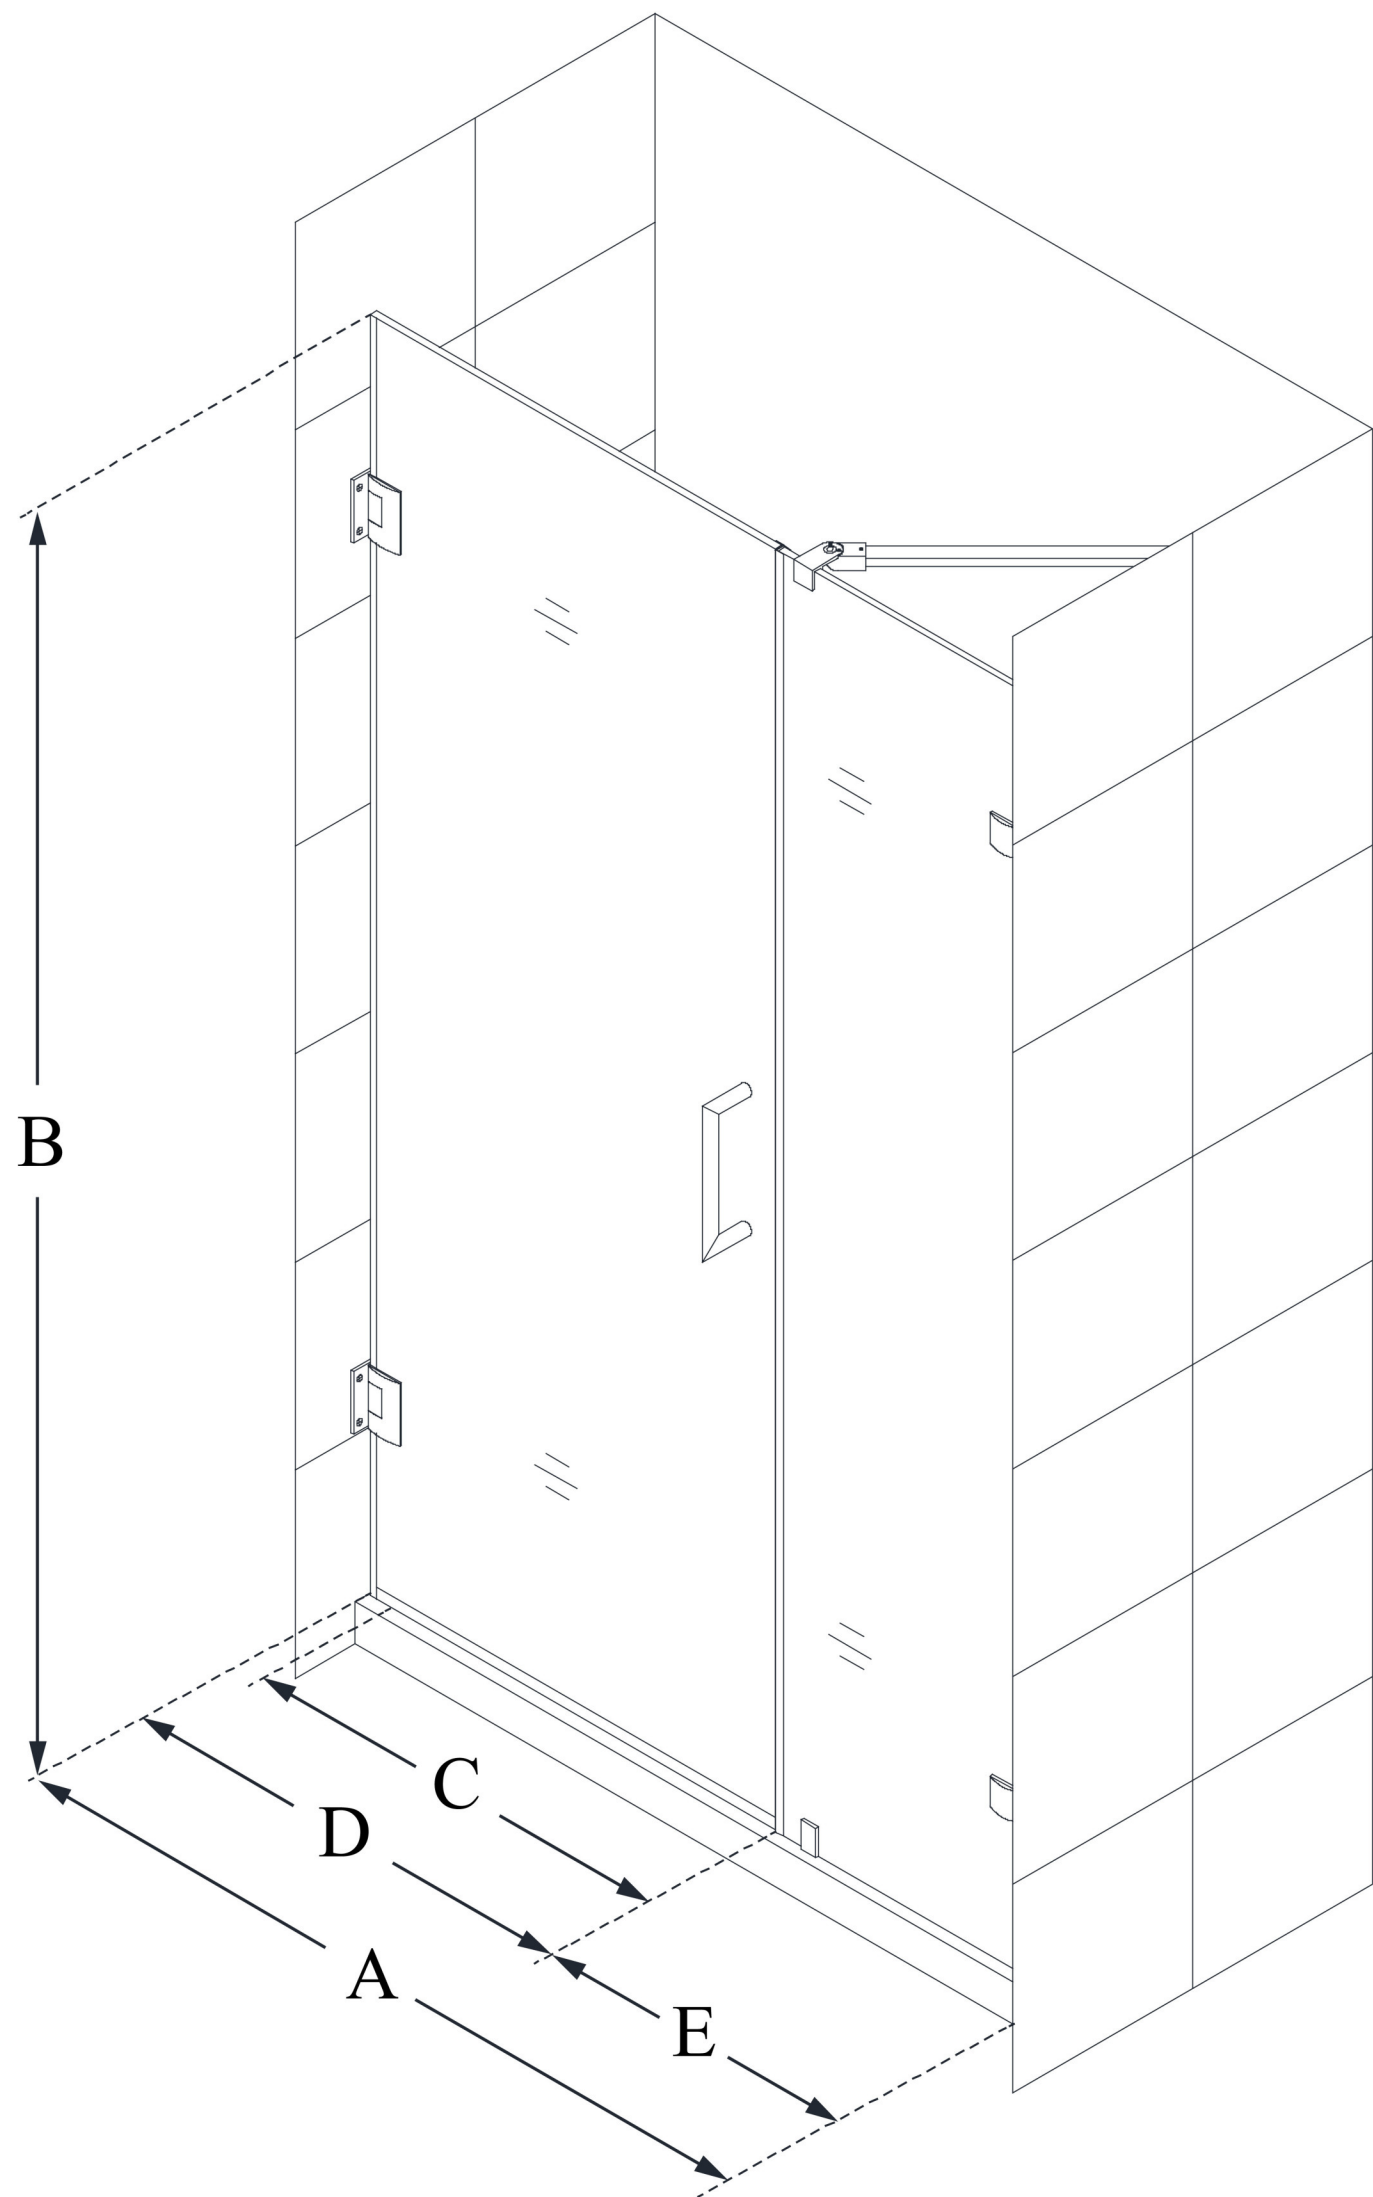

SHDR-23437210

UNIDOOR LUX

DreamLine Unidoor Lux 43" W
x 72" H Fully Frameless Hinged
Shower Door with Support Arm,
Clear Glass

SWING DOOR

CONFIGURATION DIMENSIONS:

A: 43"

MODEL WIDTH

B: 72"

MODEL HEIGHT

C: 28"

ACCESS WIDTH

D: 29"

DOOR WIDTH

E: 14"

INLINE PANEL WIDTH

DreamLine reserves the right to update or modify the hardware or materials pictured without prior notice for the purpose of product improvement and customer satisfaction.