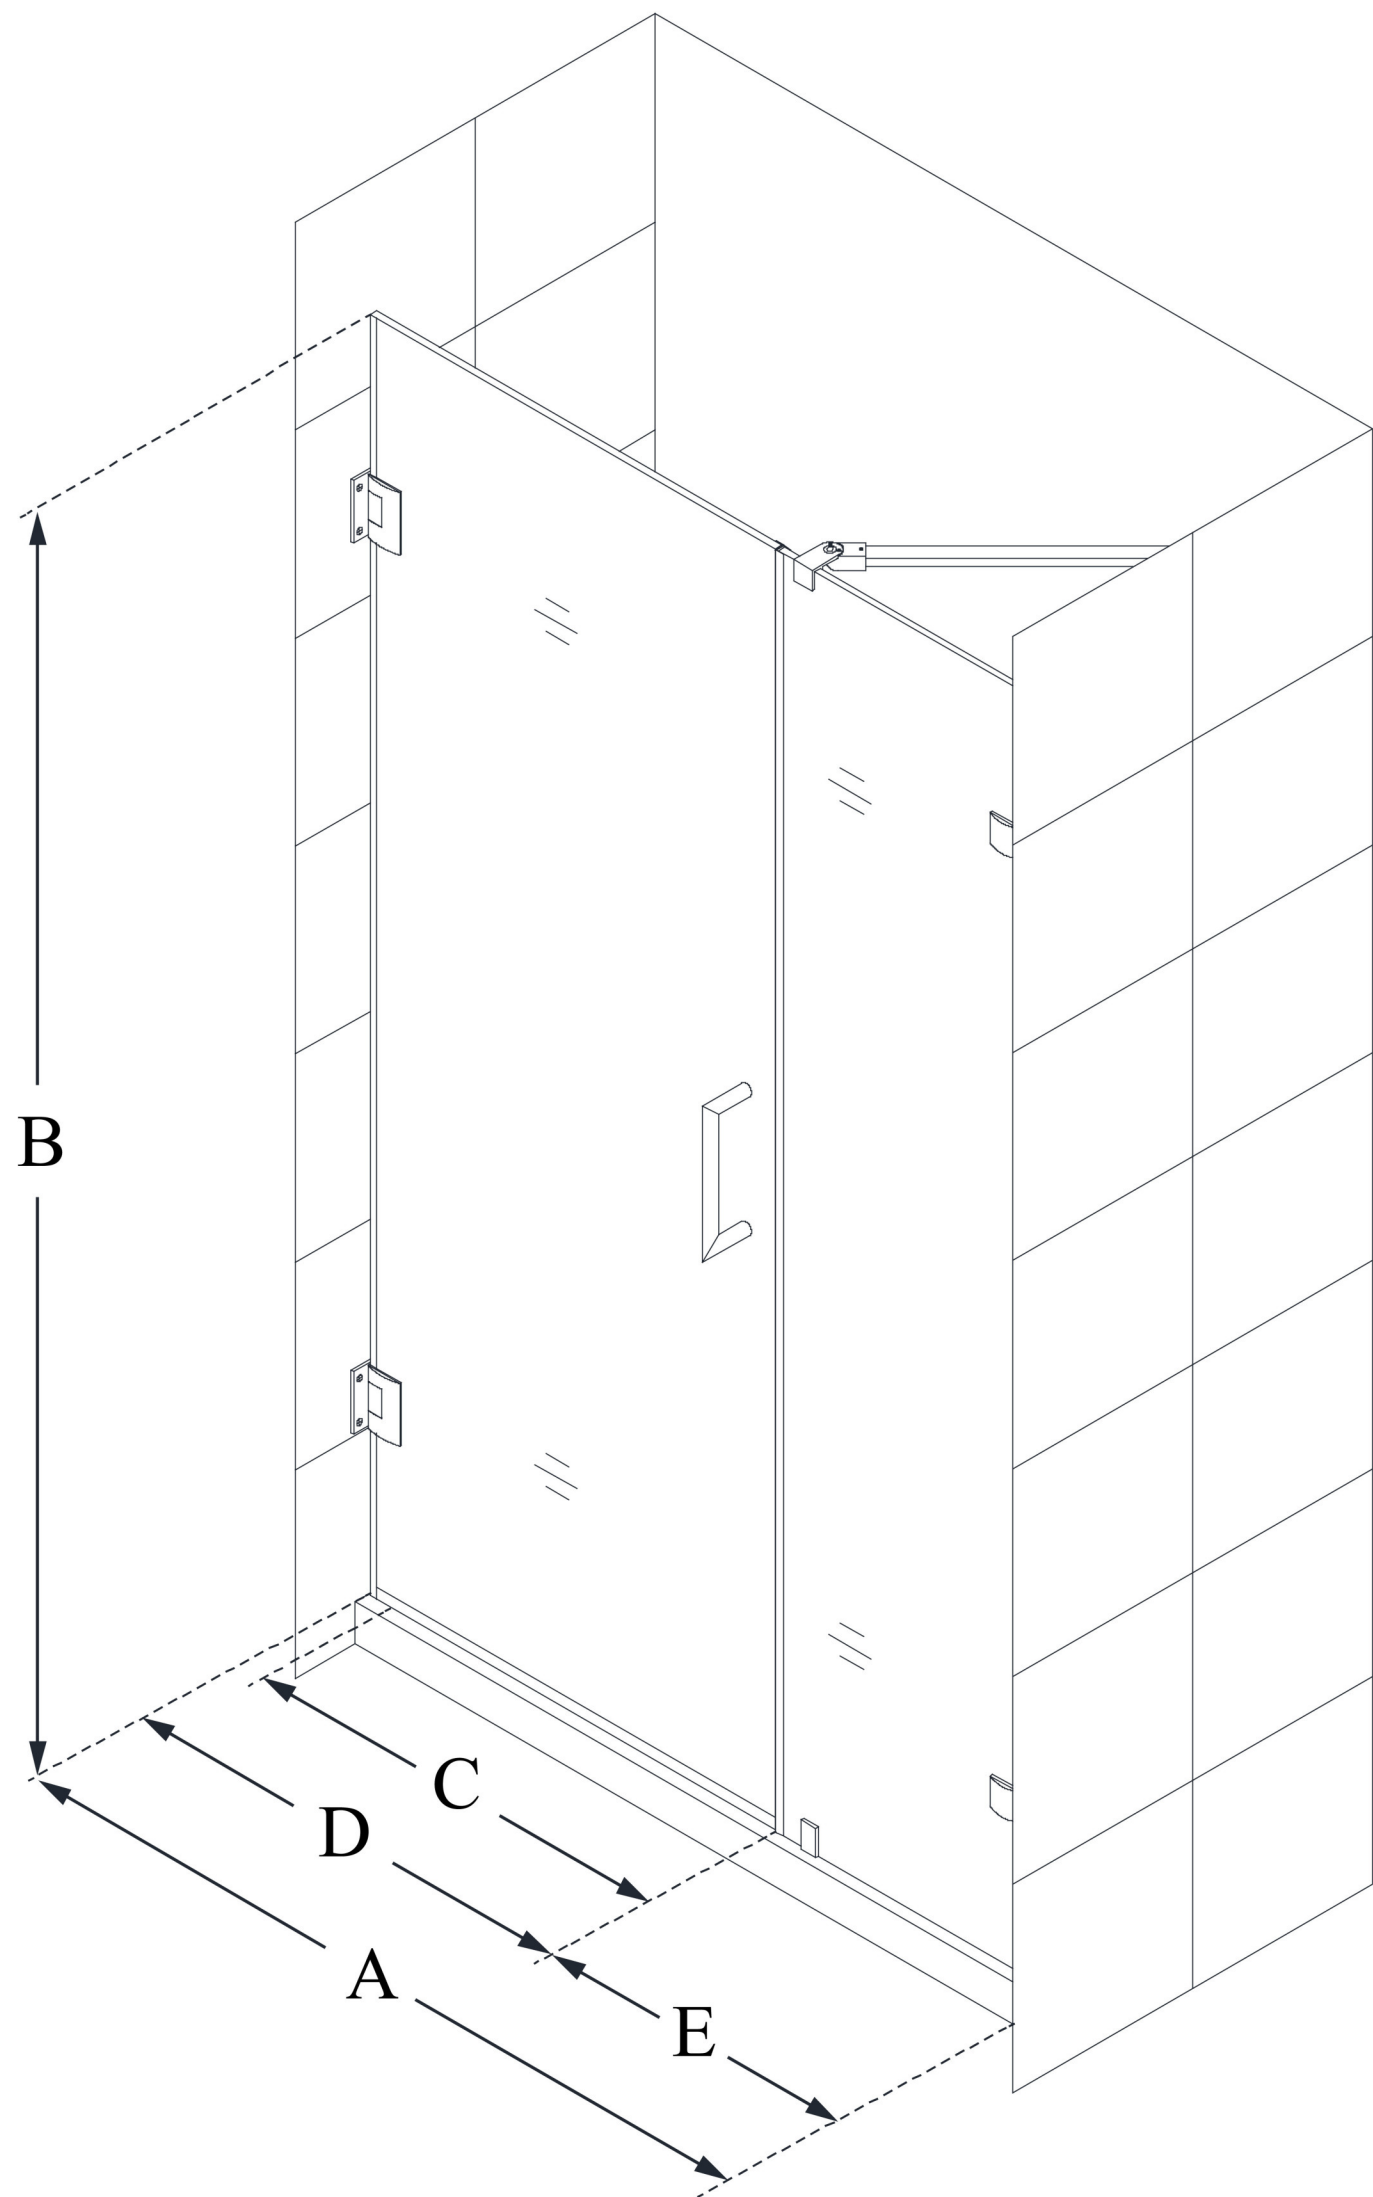

SHDR-23427210

UNIDOOR LUX

DreamLine Unidoor Lux 42" W
x 72" H Fully Frameless Hinged
Shower Door with Support Arm,
Clear Glass

SWING DOOR

CONFIGURATION DIMENSIONS:

A: 42"

MODEL WIDTH

B: 72"

MODEL HEIGHT

C: 27"

ACCESS WIDTH

D: 28"

DOOR WIDTH

E: 14"

INLINE PANEL WIDTH

DreamLine reserves the right to update or modify the hardware or materials pictured without prior notice for the purpose of product improvement and customer satisfaction.