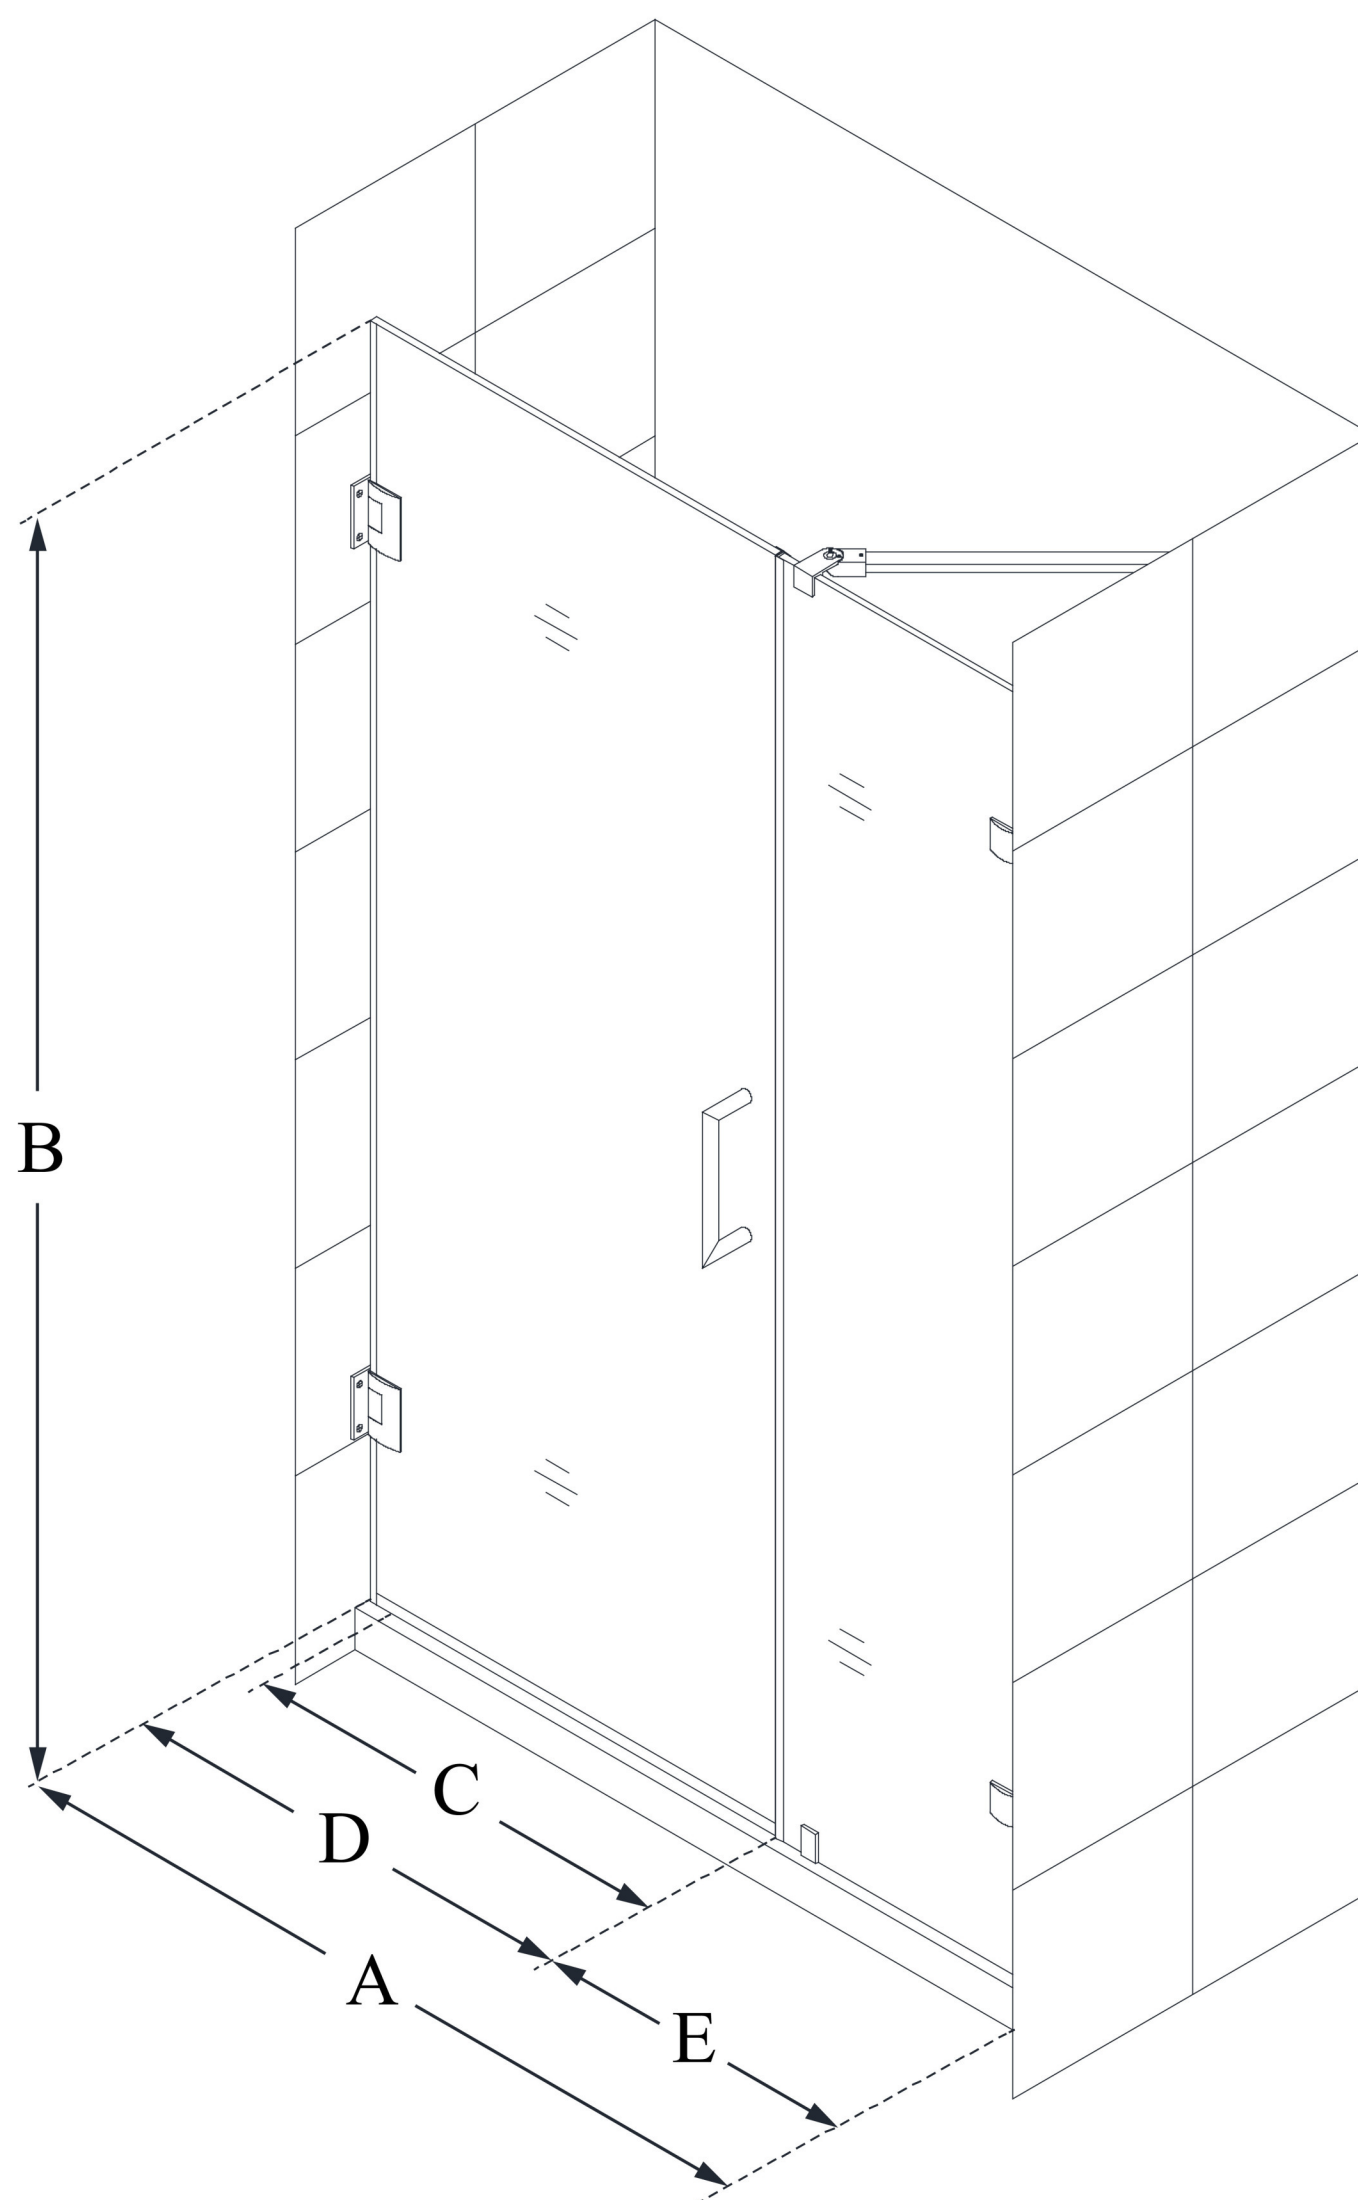

# UNIDOOR LUX

DreamLine Unidoor Lux 41" W x 72"  
H Fully Frameless Hinged Shower  
Door with Support Arm, Clear  
Glass

**SWING DOOR**

## CONFIGURATION DIMENSIONS:

**A: 41"**  
MODEL WIDTH

**B: 72"**  
MODEL HEIGHT

**C: 26"**  
ACCESS WIDTH

**D: 27"**  
DOOR WIDTH

**E: 14"**  
INLINE PANEL WIDTH

DreamLine reserves the right to update or modify the hardware or materials pictured without prior notice for the purpose of product improvement and customer satisfaction.