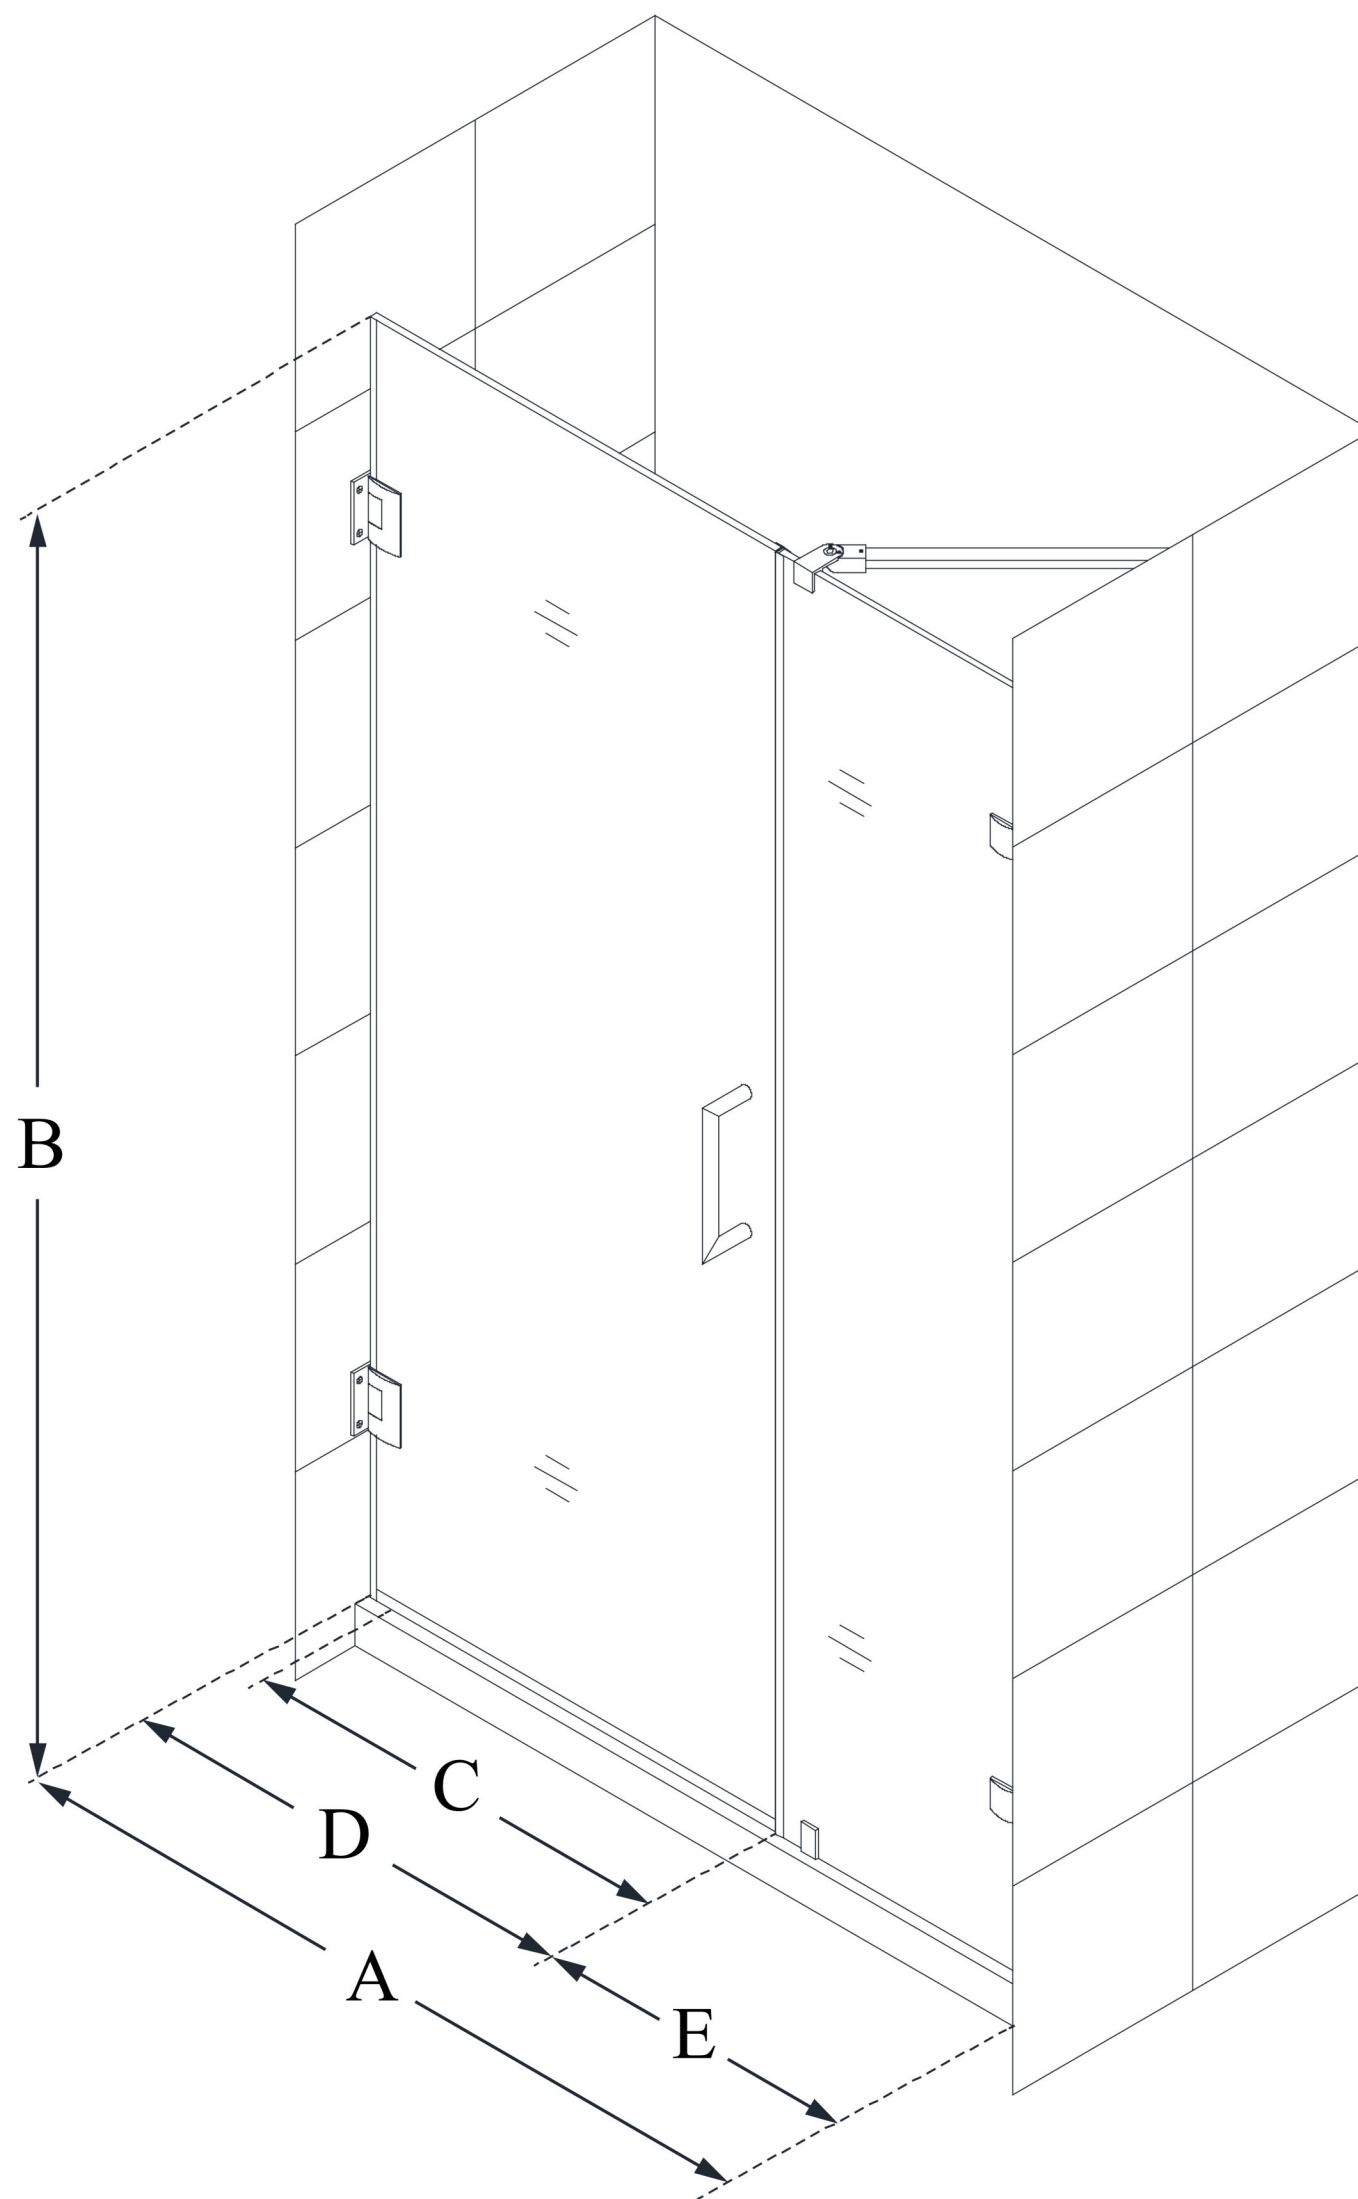

SHDR-23407210

UNIDOOR LUX

DreamLine Unidoor Lux 40" W
x 72" H Fully Frameless Hinged
Shower Door with Support Arm,
Clear Glass

SWING DOOR

CONFIGURATION DIMENSIONS:

A: 40"

MODEL WIDTH

B: 72"

MODEL HEIGHT

C: 25"

ACCESS WIDTH

D: 26"

DOOR WIDTH

E: 14"

INLINE PANEL WIDTH

DreamLine reserves the right to update or modify the hardware or materials pictured without prior notice for the purpose of product improvement and customer satisfaction.