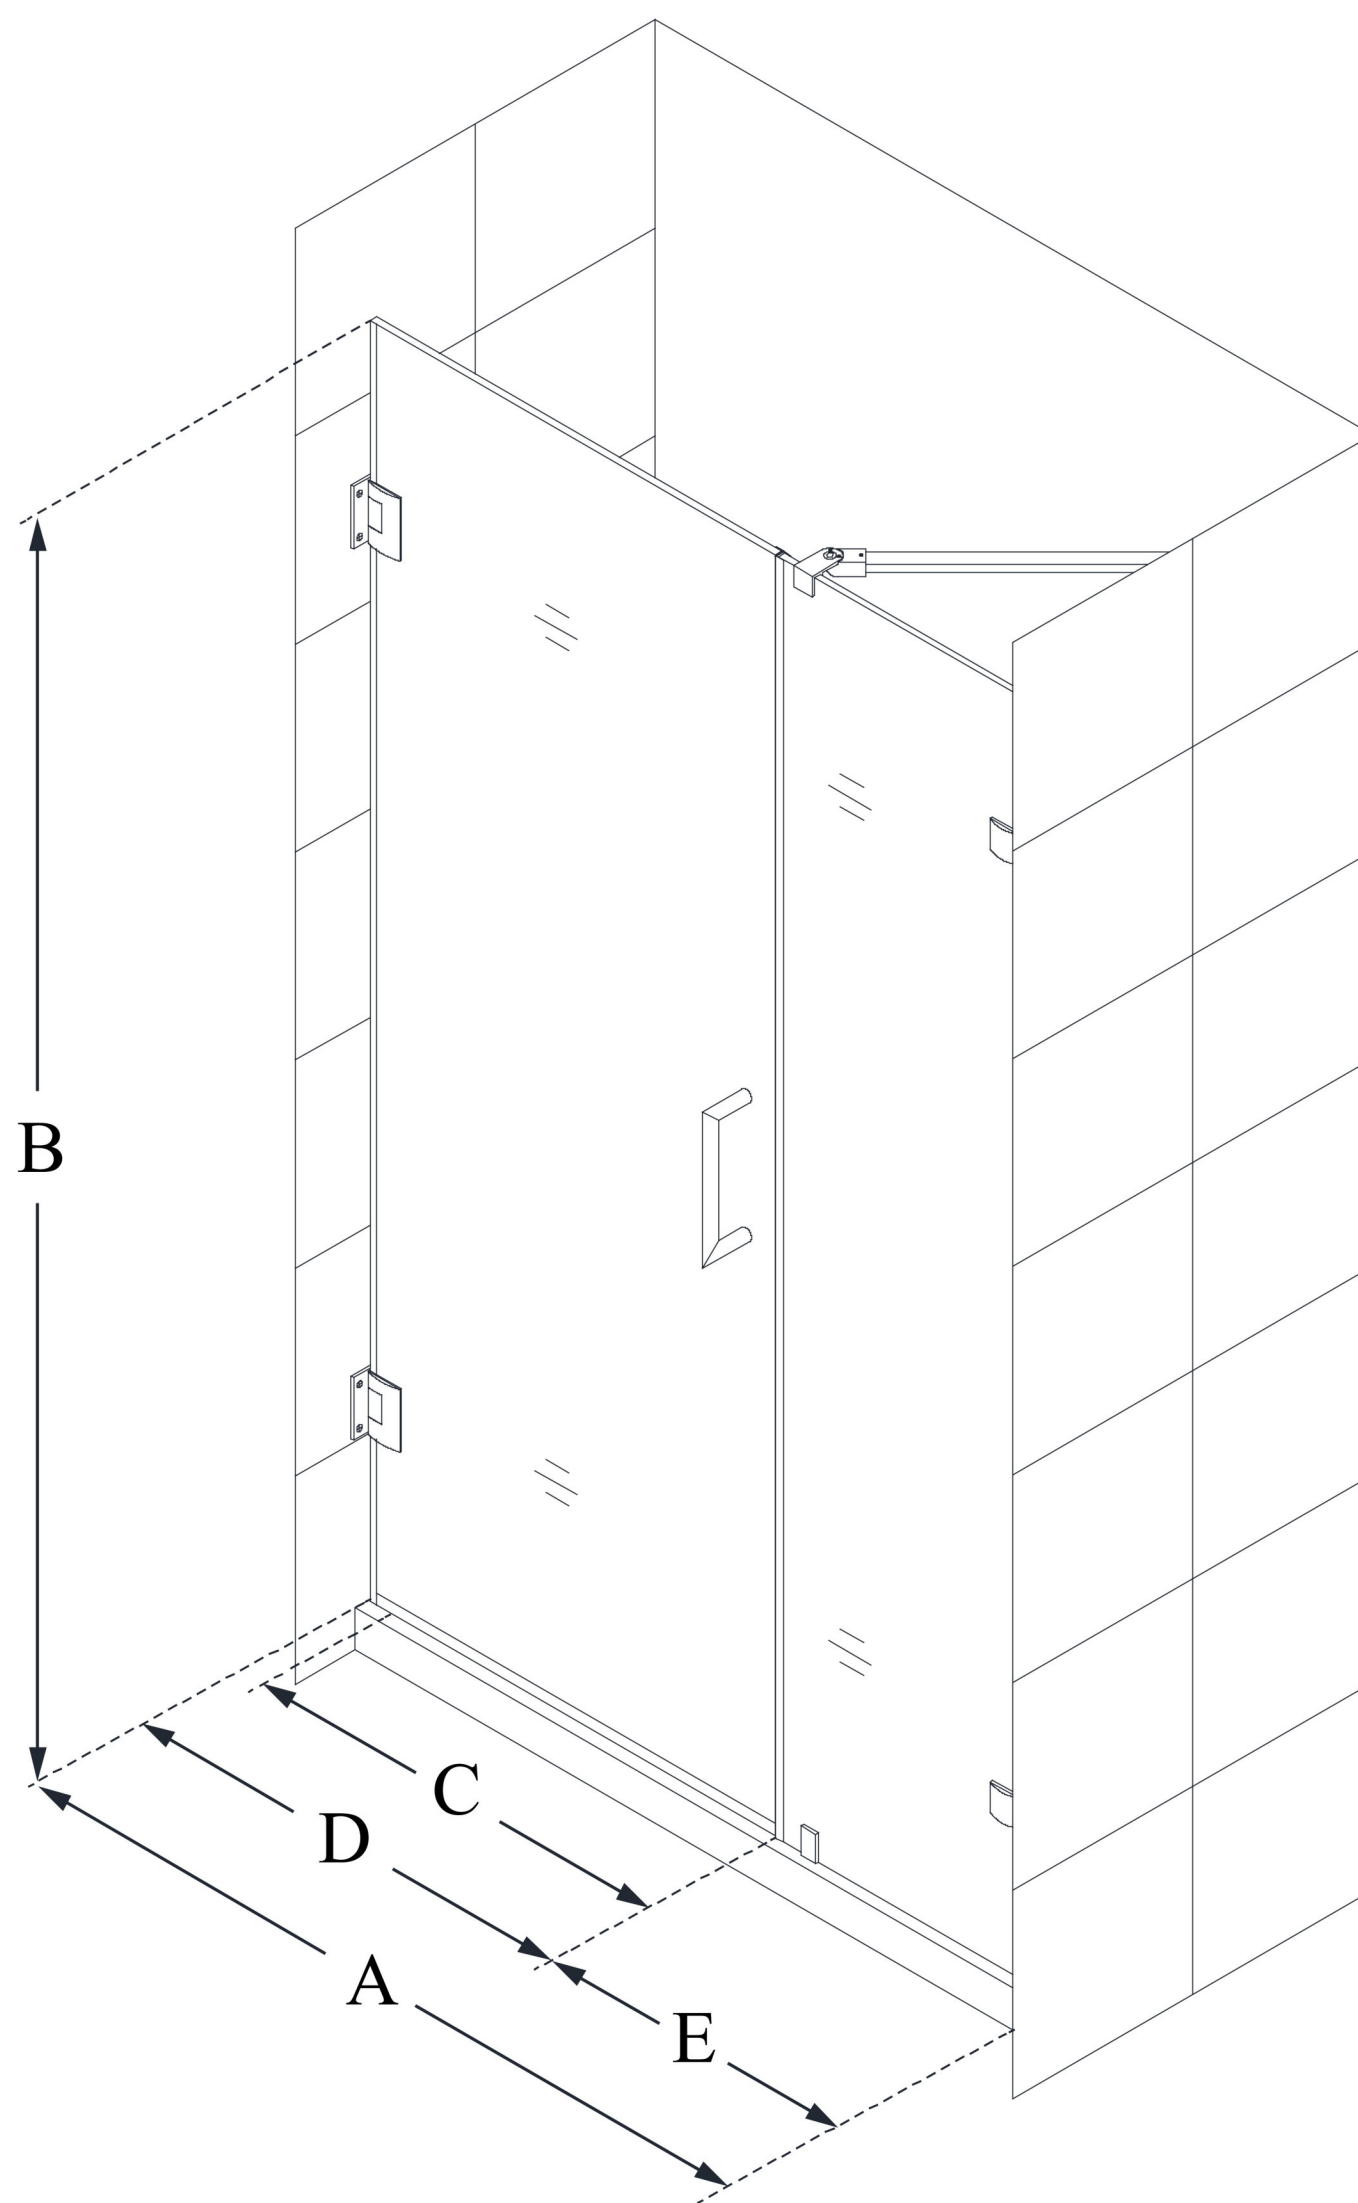

# UNIDOOR LUX

DreamLine Unidoor Lux 39" W  
x 72" H Fully Frameless Hinged  
Shower Door with Support Arm,  
Clear Glass

**SWING DOOR**

## CONFIGURATION DIMENSIONS:

**A: 39"**

MODEL WIDTH

**B: 72"**

MODEL HEIGHT

**C: 24"**

ACCESS WIDTH

**D: 25"**

DOOR WIDTH

**E: 14"**

INLINE PANEL WIDTH

DreamLine reserves the right to update or modify the hardware or materials pictured without prior notice for the purpose of product improvement and customer satisfaction.