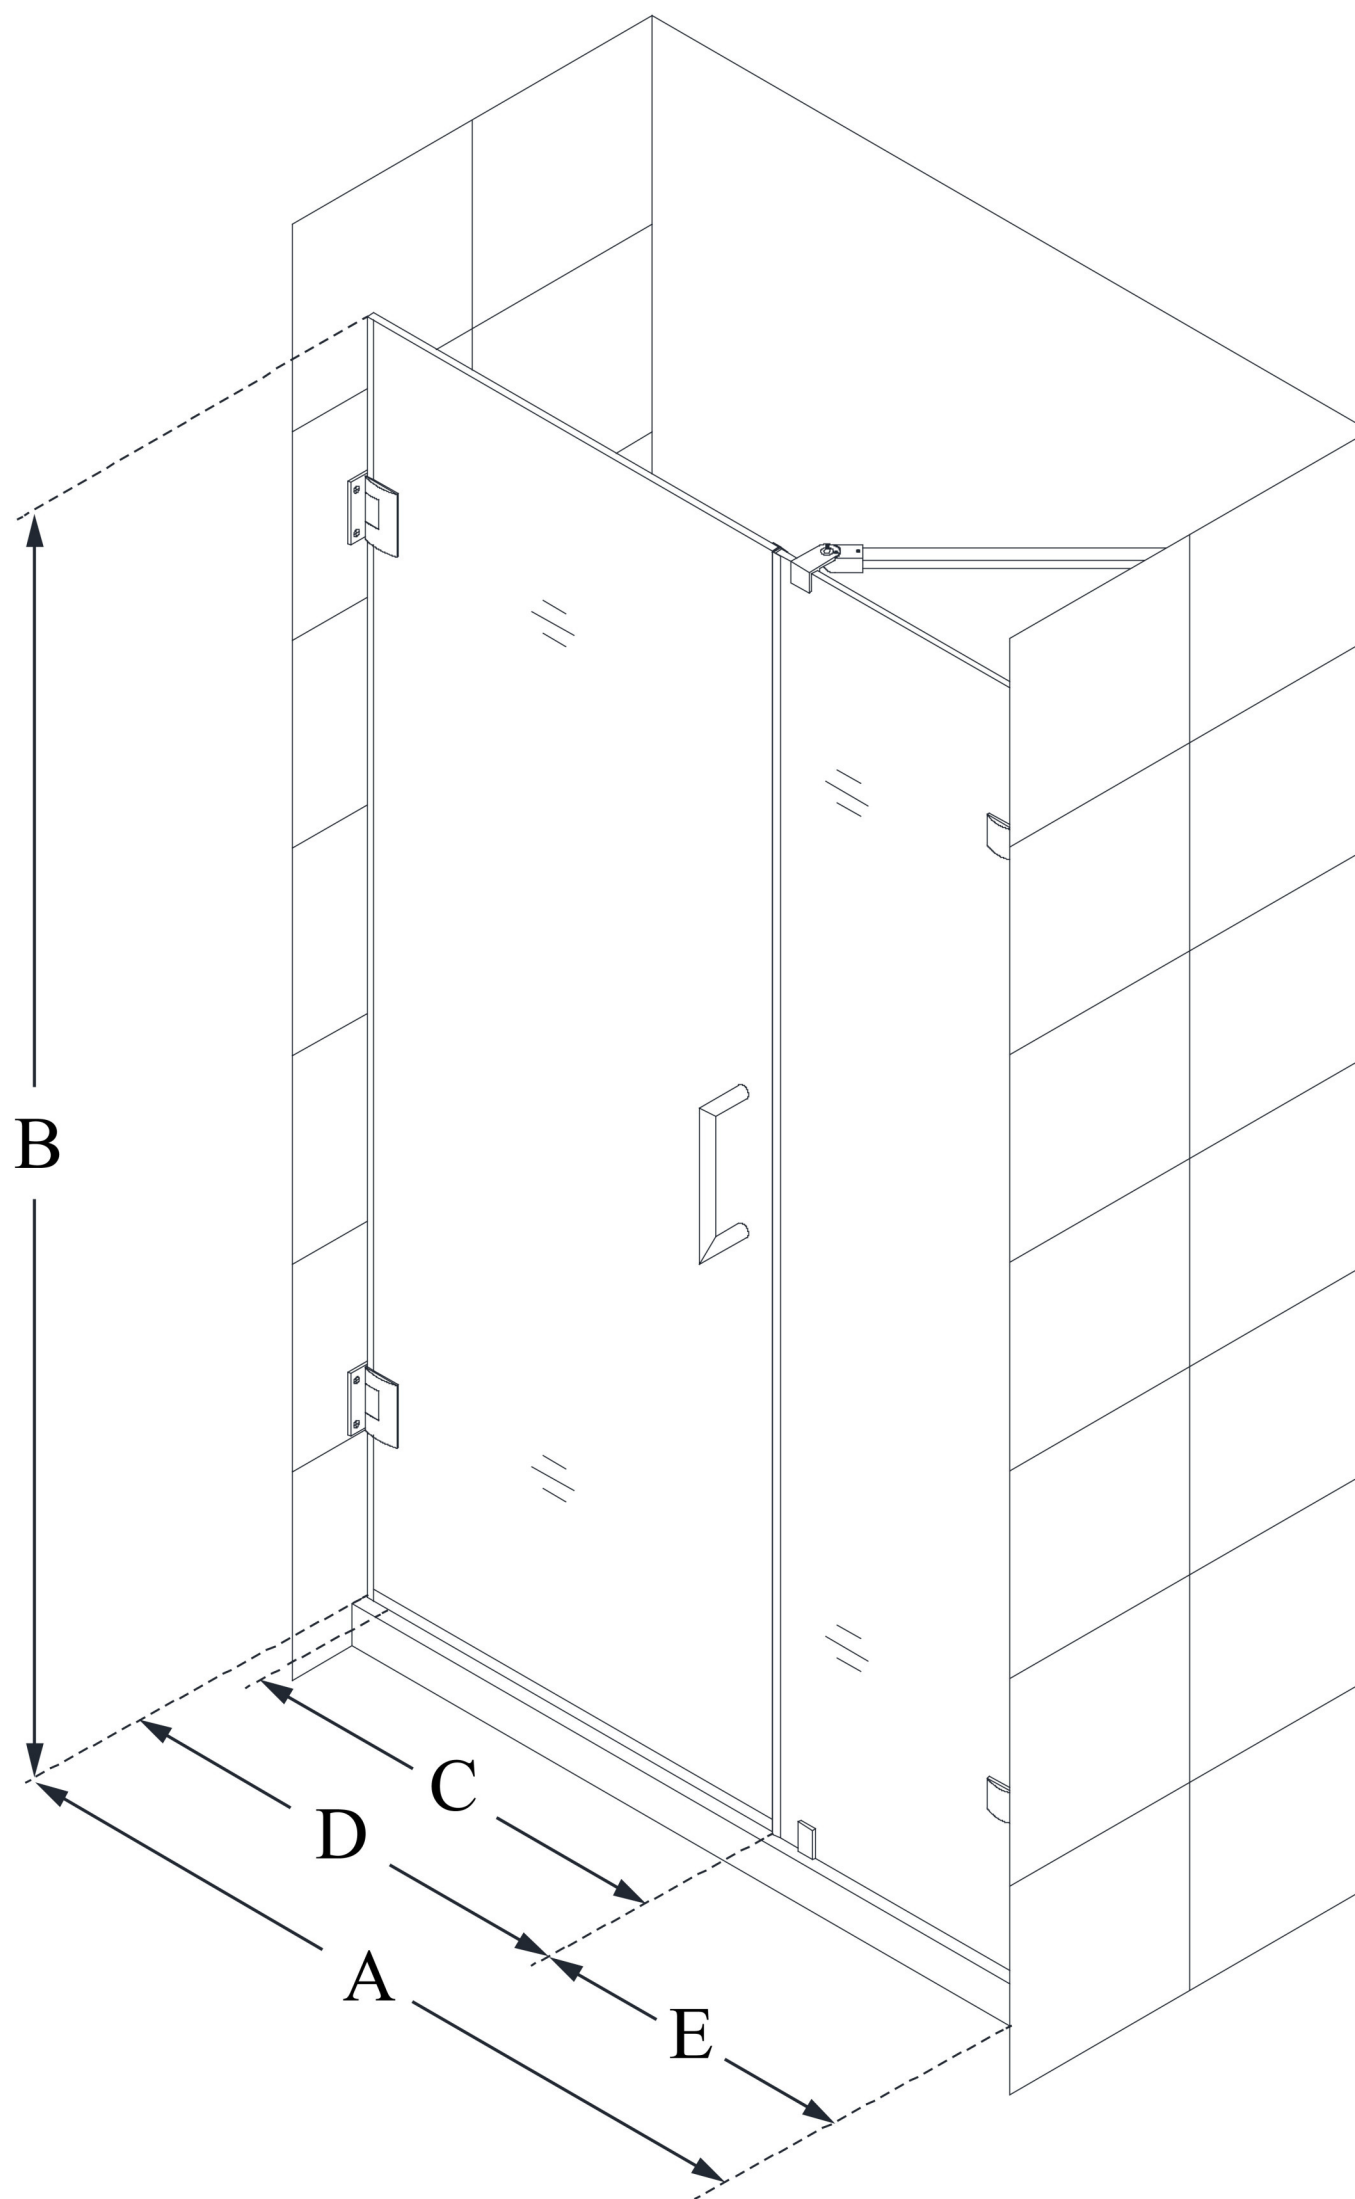

SHDR-23387210

UNIDOOR LUX

DreamLine Unidoor Lux 38" W
x 72" H Fully Frameless Hinged
Shower Door with Support Arm,
Clear Glass

SWING DOOR

CONFIGURATION DIMENSIONS:

A: 38"

MODEL WIDTH

B: 72"

MODEL HEIGHT

C: 23"

ACCESS WIDTH

D: 24"

DOOR WIDTH

E: 14"

INLINE PANEL WIDTH

DreamLine reserves the right to update or modify the hardware or materials pictured without prior notice for the purpose of product improvement and customer satisfaction.