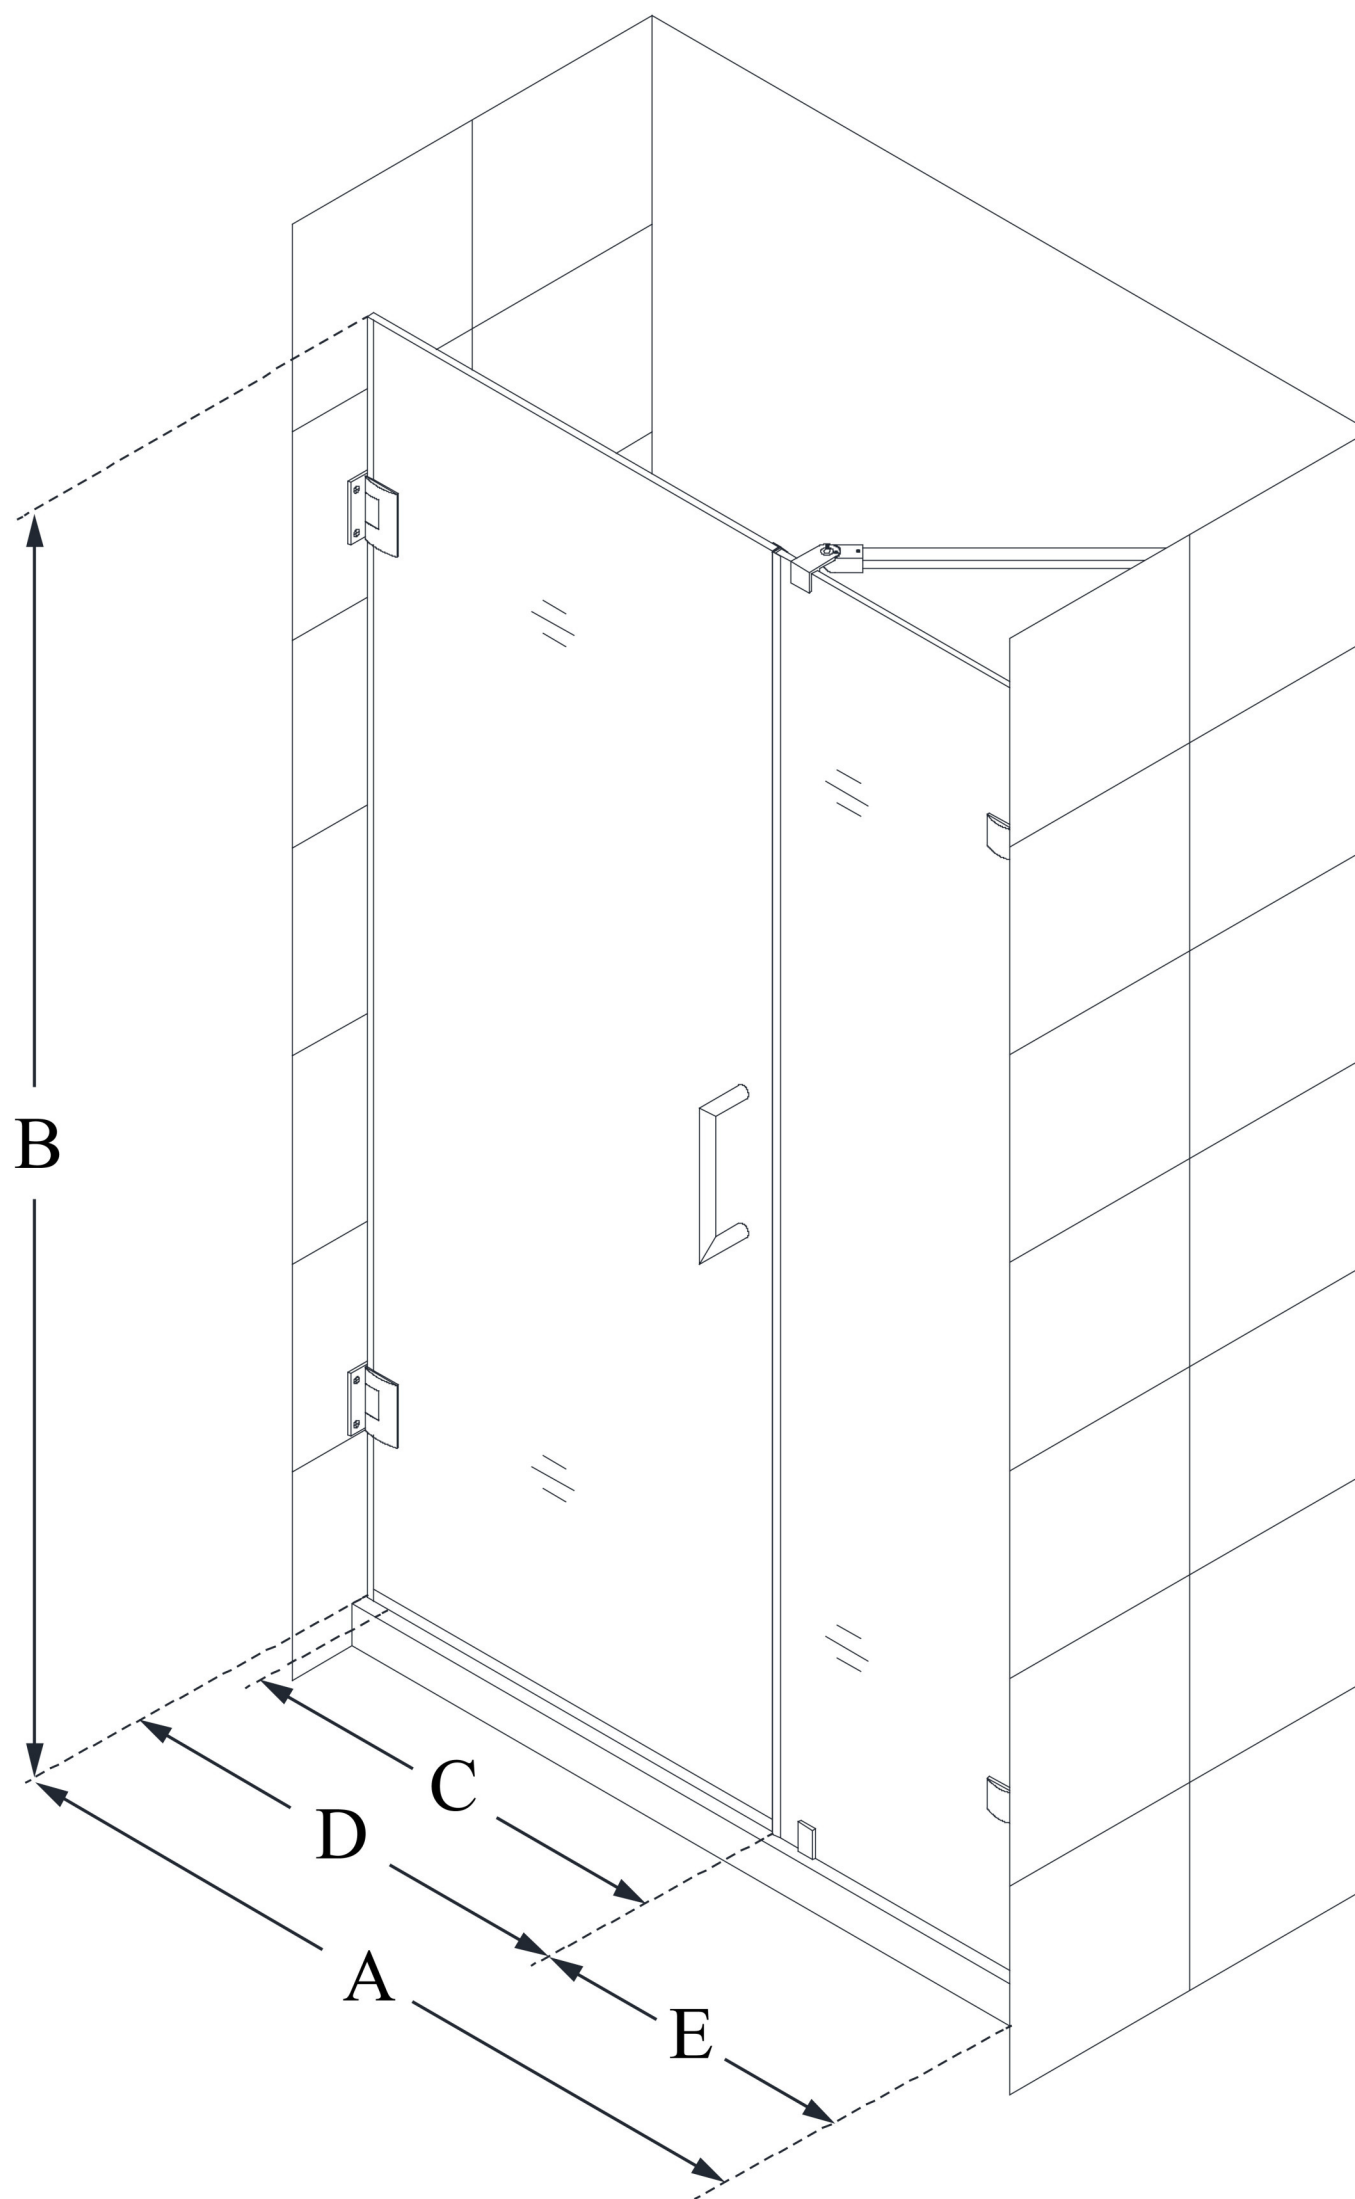

SHDR-23377210

UNIDOOR LUX

DreamLine Unidoor Lux 37" W
x 72" H Fully Frameless Hinged
Shower Door with Support Arm,
Clear Glass

SWING DOOR

CONFIGURATION DIMENSIONS:

A: 37"

MODEL WIDTH

B: 72"

MODEL HEIGHT

C: 22"

ACCESS WIDTH

D: 23"

DOOR WIDTH

E: 14"

INLINE PANEL WIDTH

DreamLine reserves the right to update or modify the hardware or materials pictured without prior notice for the purpose of product improvement and customer satisfaction.