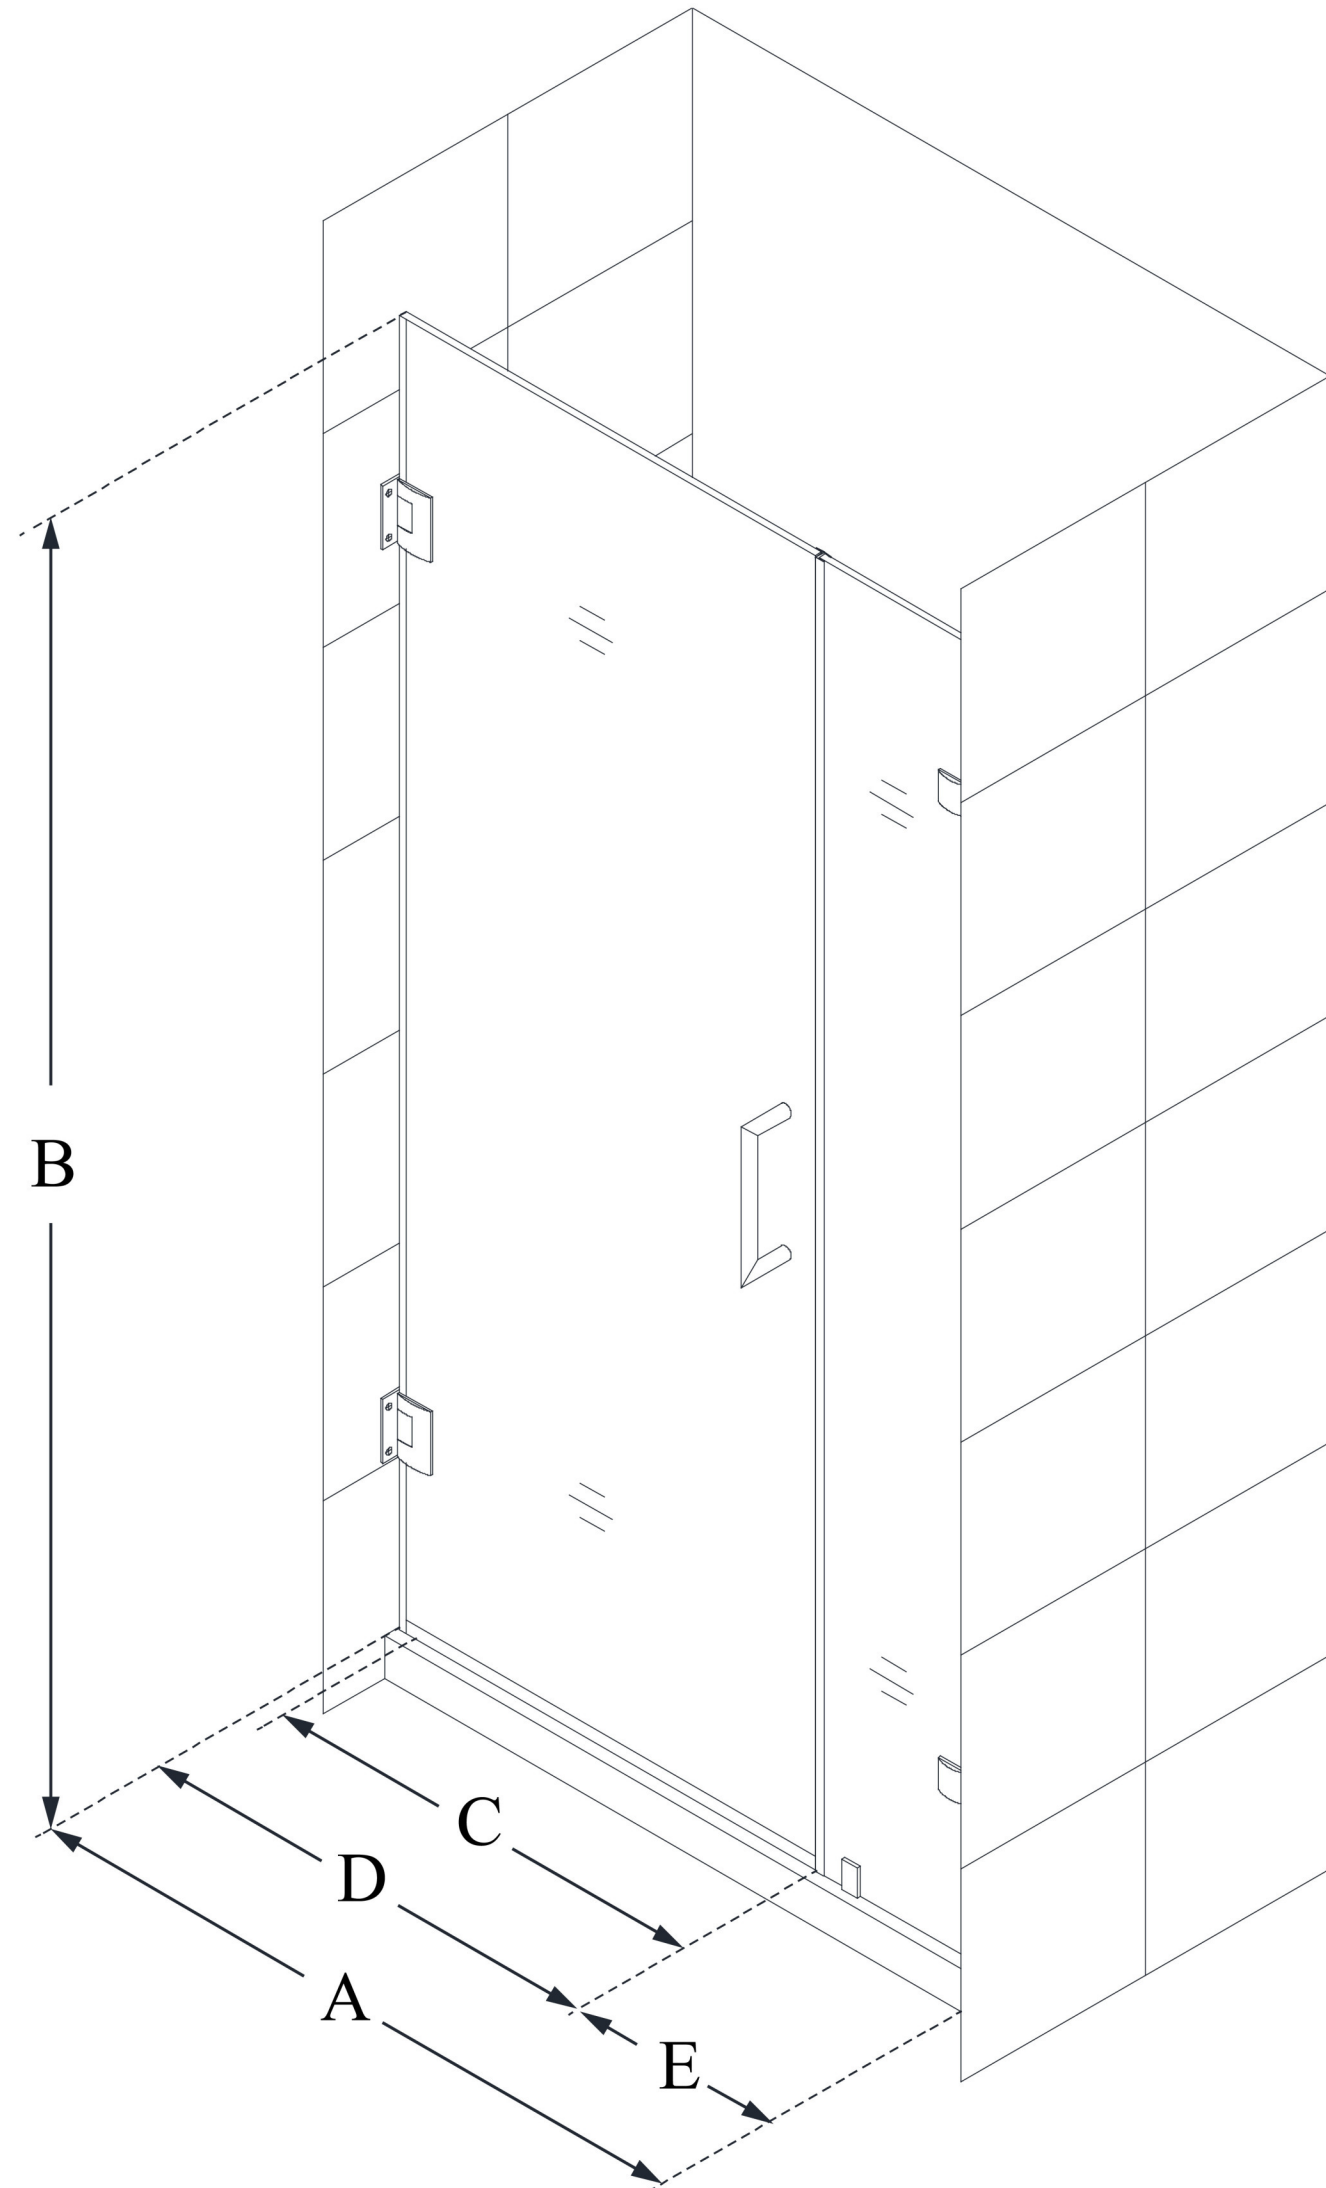

# UNIDOOR LUX

DreamLine Unidoor Lux 36" W  
x 72" H Fully Frameless Hinged  
Shower Door, Clear Glass

**SWING DOOR**

## CONFIGURATION DIMENSIONS:

**A: 36"**

MODEL WIDTH

**B: 72"**

MODEL HEIGHT

**C: 29"**

ACCESS WIDTH

**D: 30"**

DOOR WIDTH

**E: 6"**

INLINE PANEL WIDTH

DreamLine reserves the right to update or modify the hardware or materials pictured without prior notice for the purpose of product improvement and customer satisfaction.