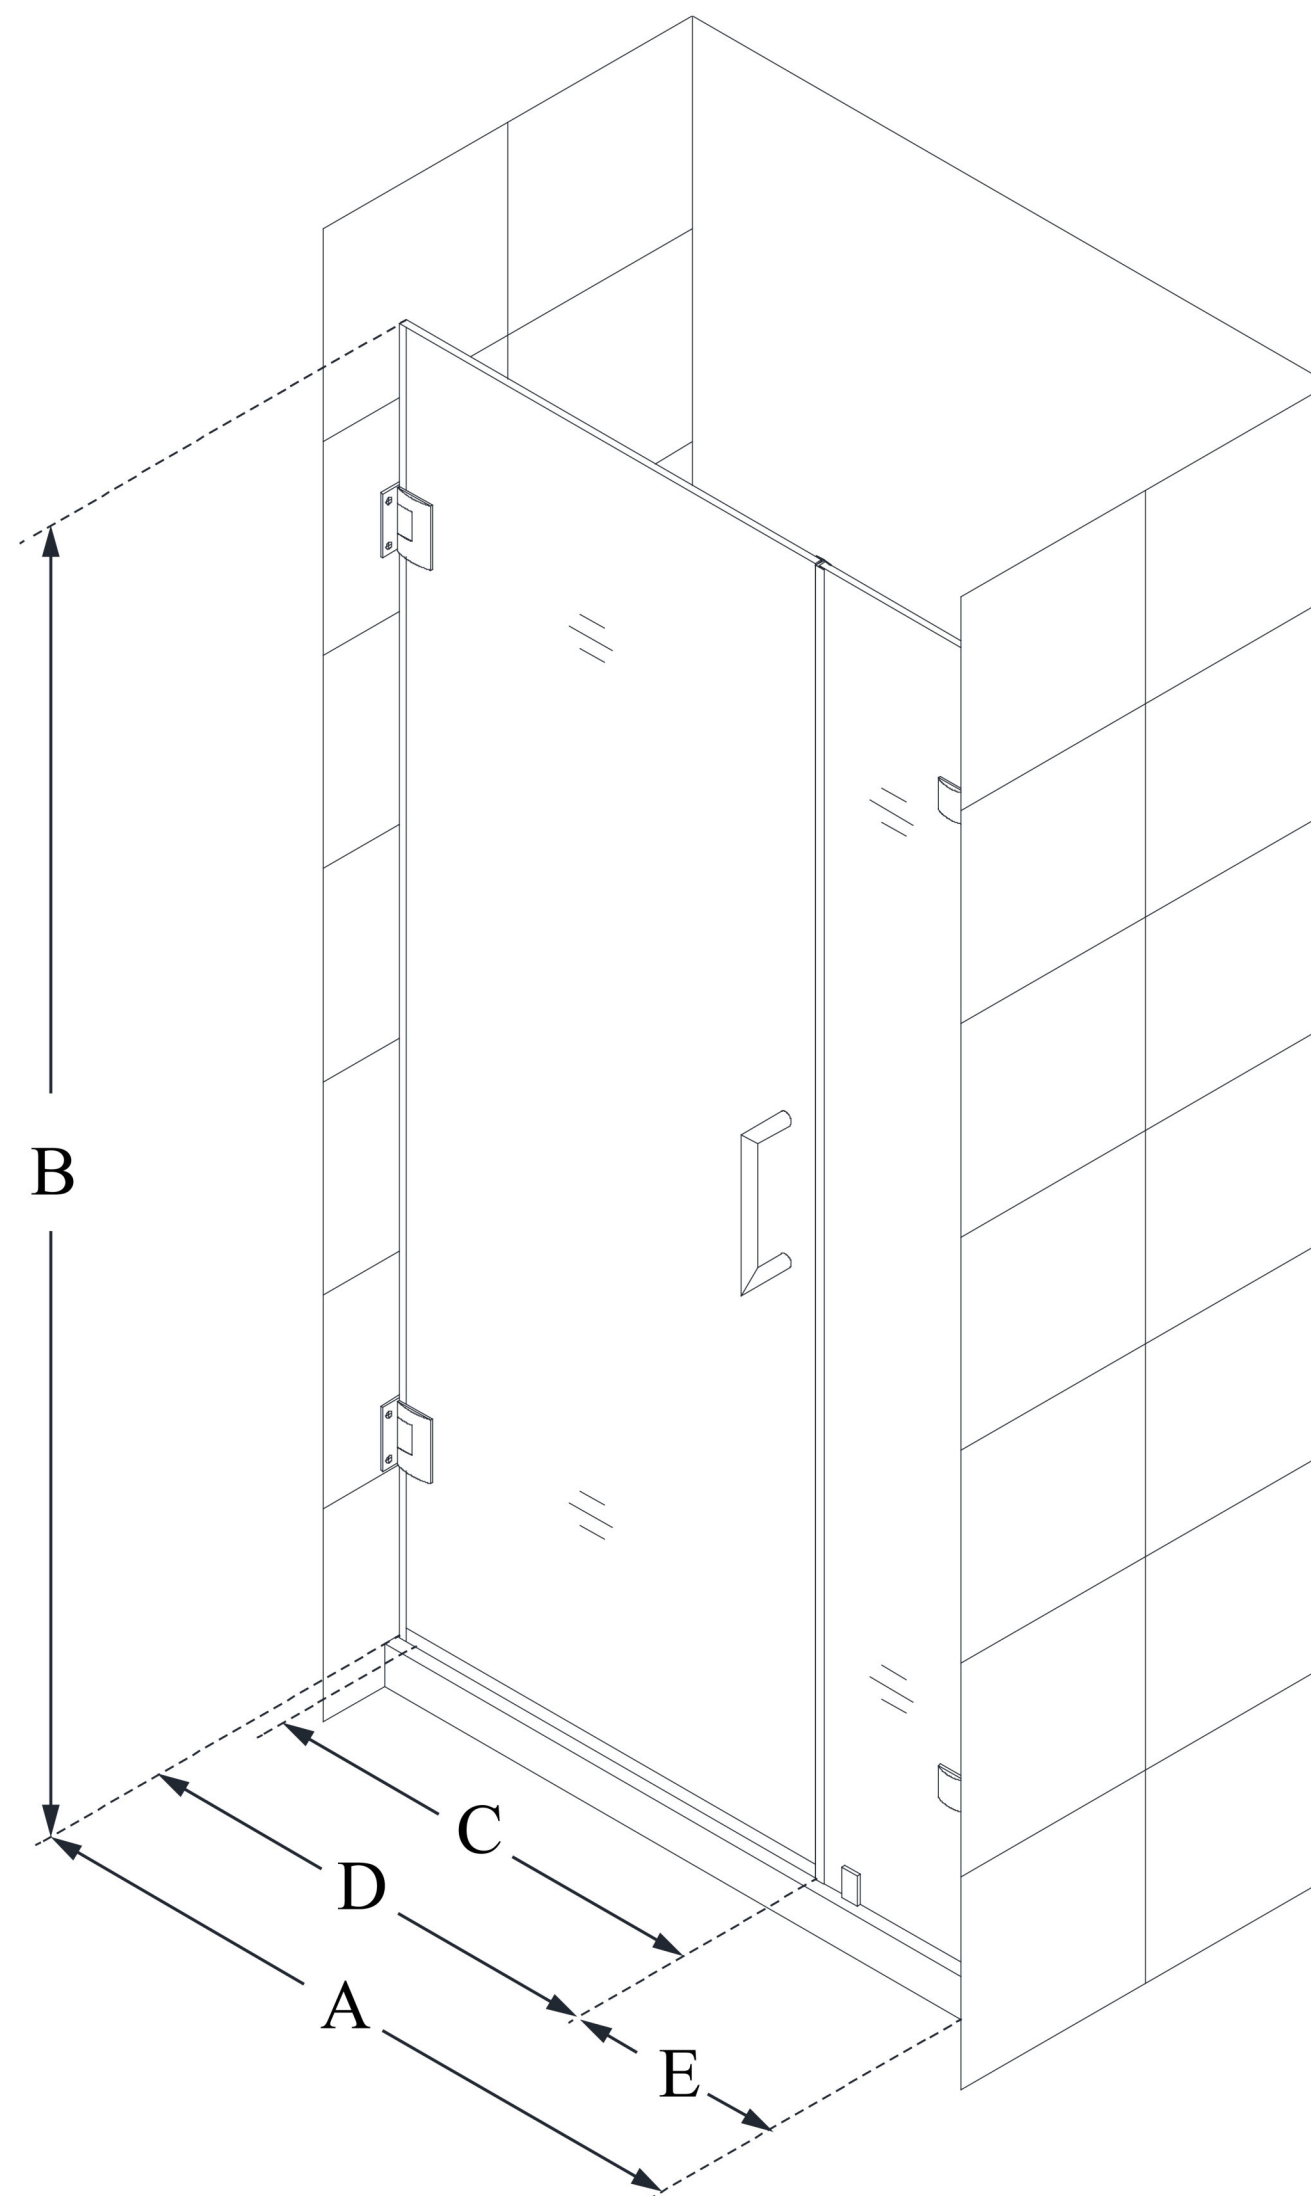

SHDR-23357210

UNIDOOR LUX

DreamLine Unidoor Lux 35" W
x 72" H Fully Frameless Hinged
Shower Door, Clear Glass

SWING DOOR

CONFIGURATION DIMENSIONS:

A: 35"

MODEL WIDTH

B: 72"

MODEL HEIGHT

C: 28"

ACCESS WIDTH

D: 29"

DOOR WIDTH

E: 6"

INLINE PANEL WIDTH

DreamLine reserves the right to update or modify the hardware or materials pictured without prior notice for the purpose of product improvement and customer satisfaction.