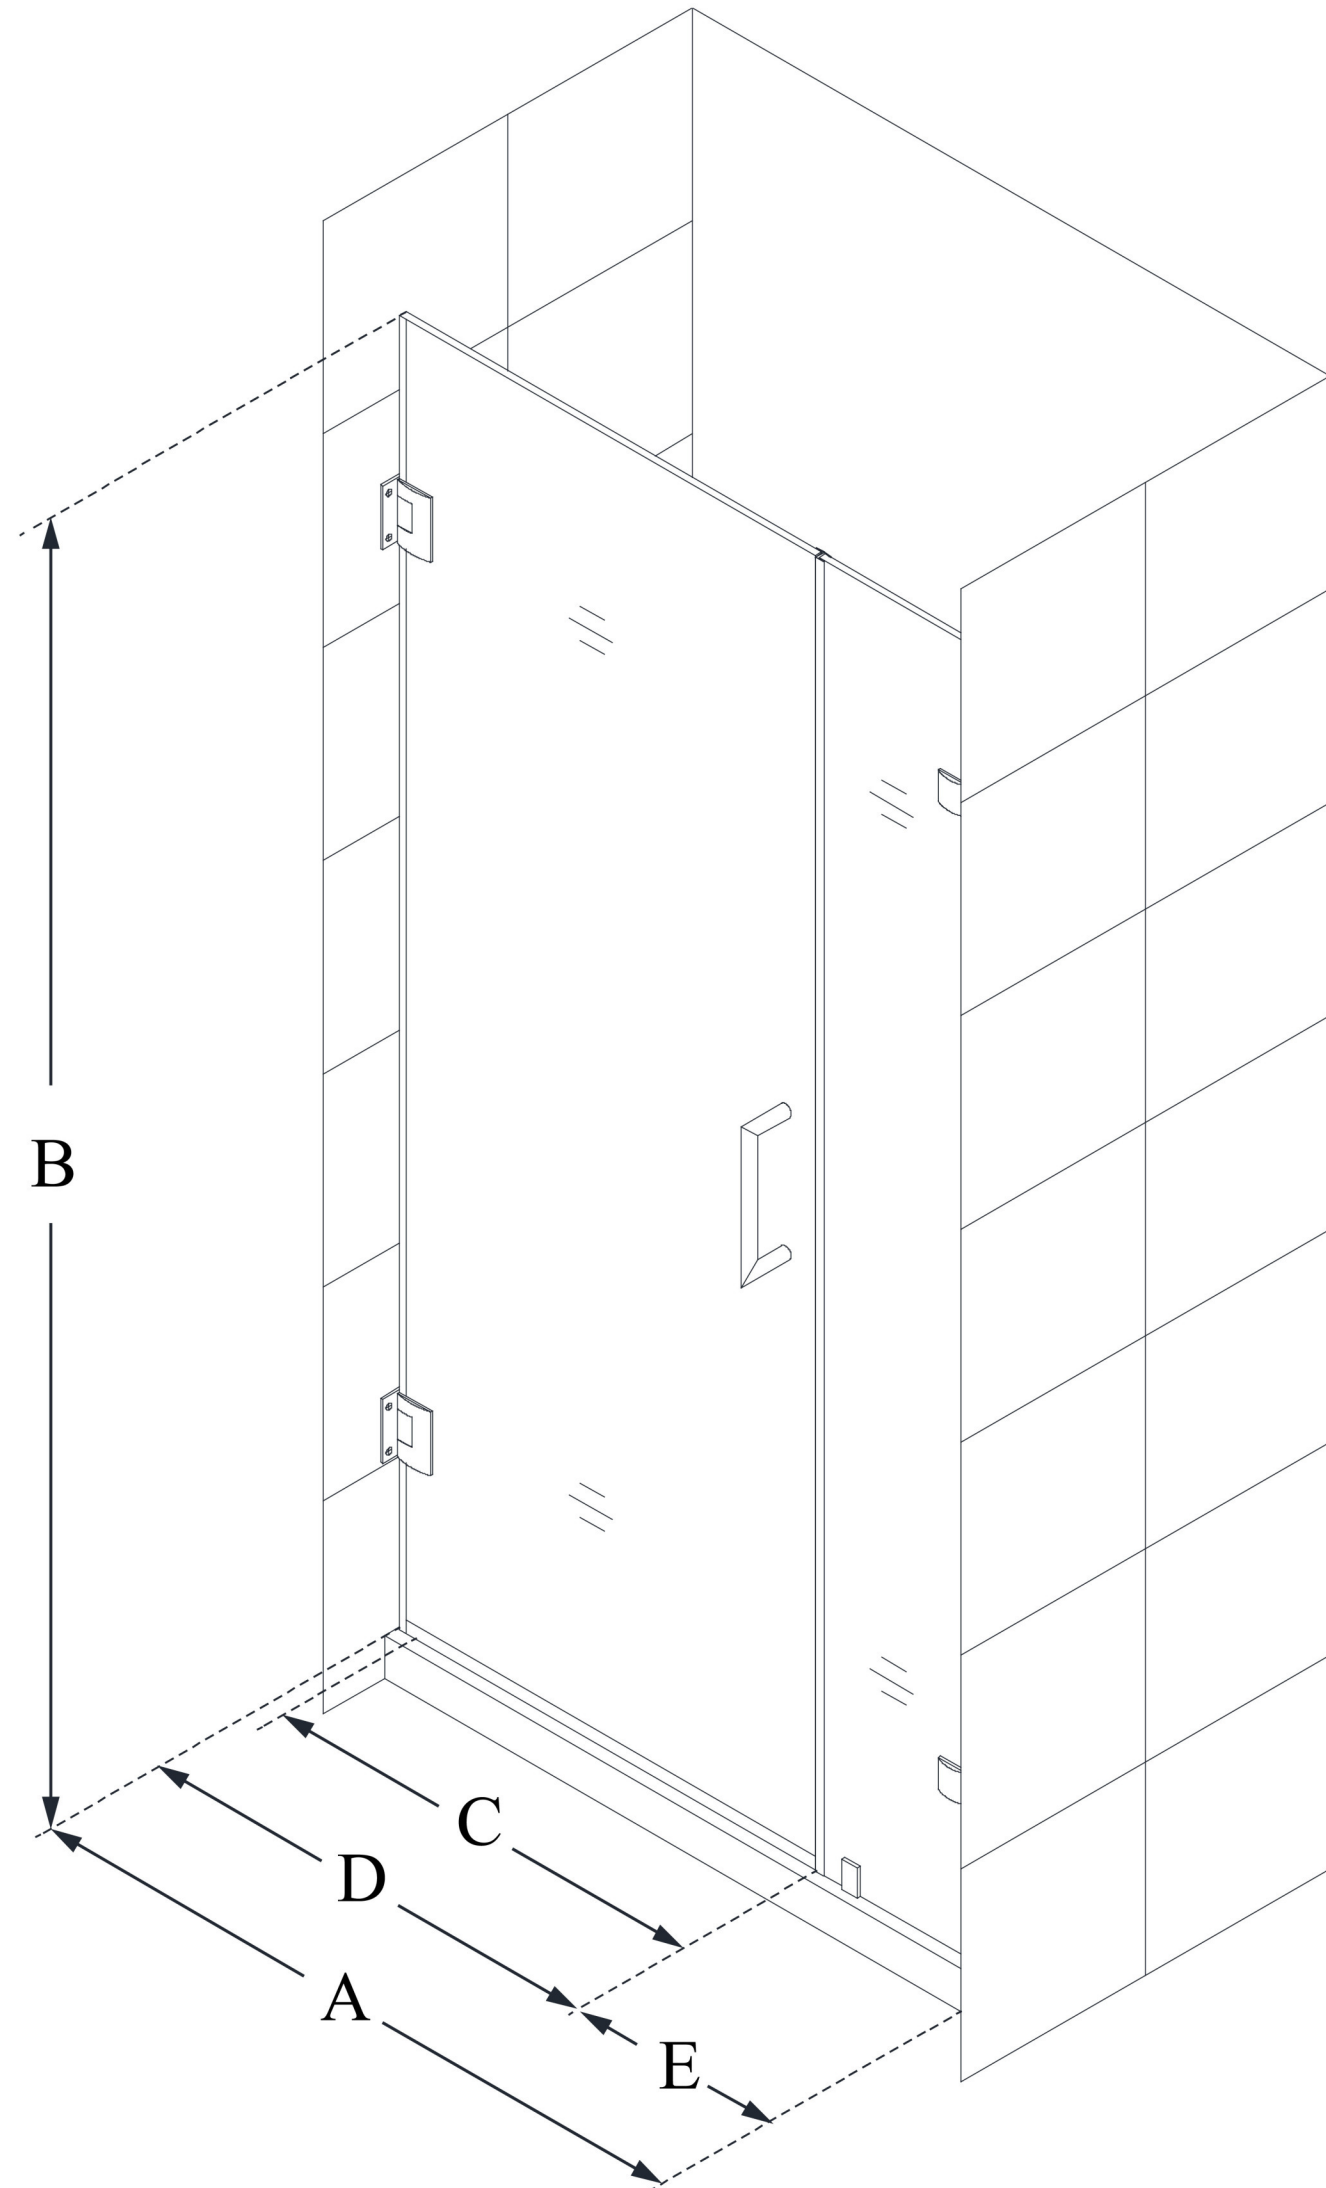

SHDR-23347210

UNIDOOR LUX

DreamLine Unidoor Lux 34" W
x 72" H Fully Frameless Hinged
Shower Door, Clear Glass

SWING DOOR

CONFIGURATION DIMENSIONS:

A: 34"

MODEL WIDTH

B: 72"

MODEL HEIGHT

C: 27"

ACCESS WIDTH

D: 28"

DOOR WIDTH

E: 6"

INLINE PANEL WIDTH

DreamLine reserves the right to update or modify the hardware or materials pictured without prior notice for the purpose of product improvement and customer satisfaction.