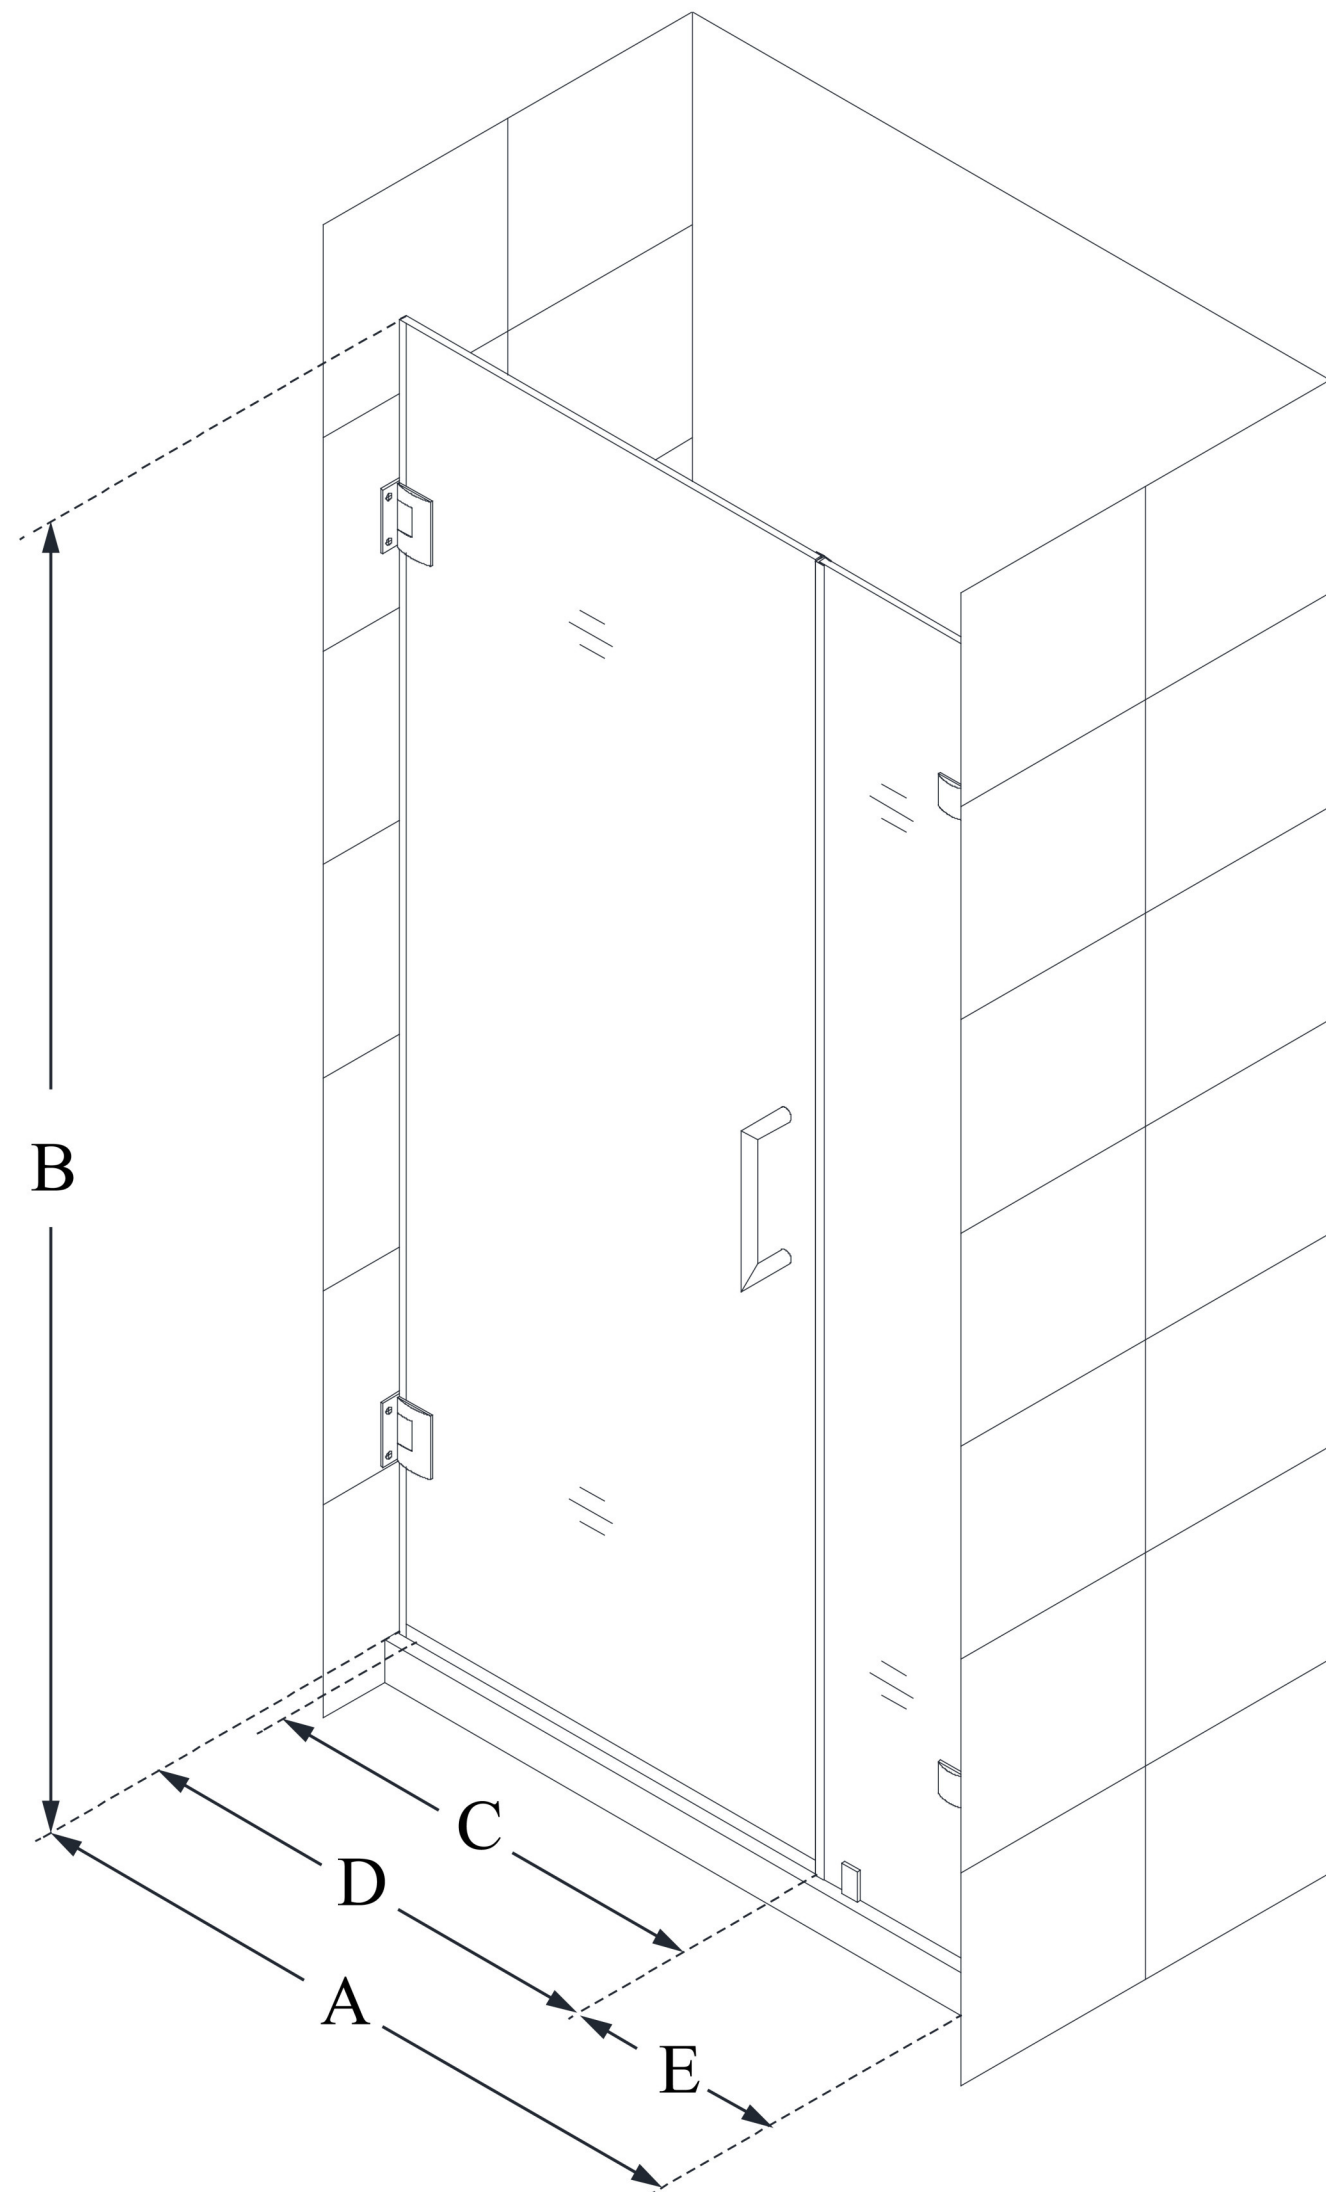

SHDR-23337210

UNIDOOR LUX

DreamLine Unidoor Lux 33" W
x 72" H Fully Frameless Hinged
Shower Door, Clear Glass

SWING DOOR

CONFIGURATION DIMENSIONS:

A: 33"

MODEL WIDTH

B: 72"

MODEL HEIGHT

C: 26"

ACCESS WIDTH

D: 27"

DOOR WIDTH

E: 6"

INLINE PANEL WIDTH

DreamLine reserves the right to update or modify the hardware or materials pictured without prior notice for the purpose of product improvement and customer satisfaction.