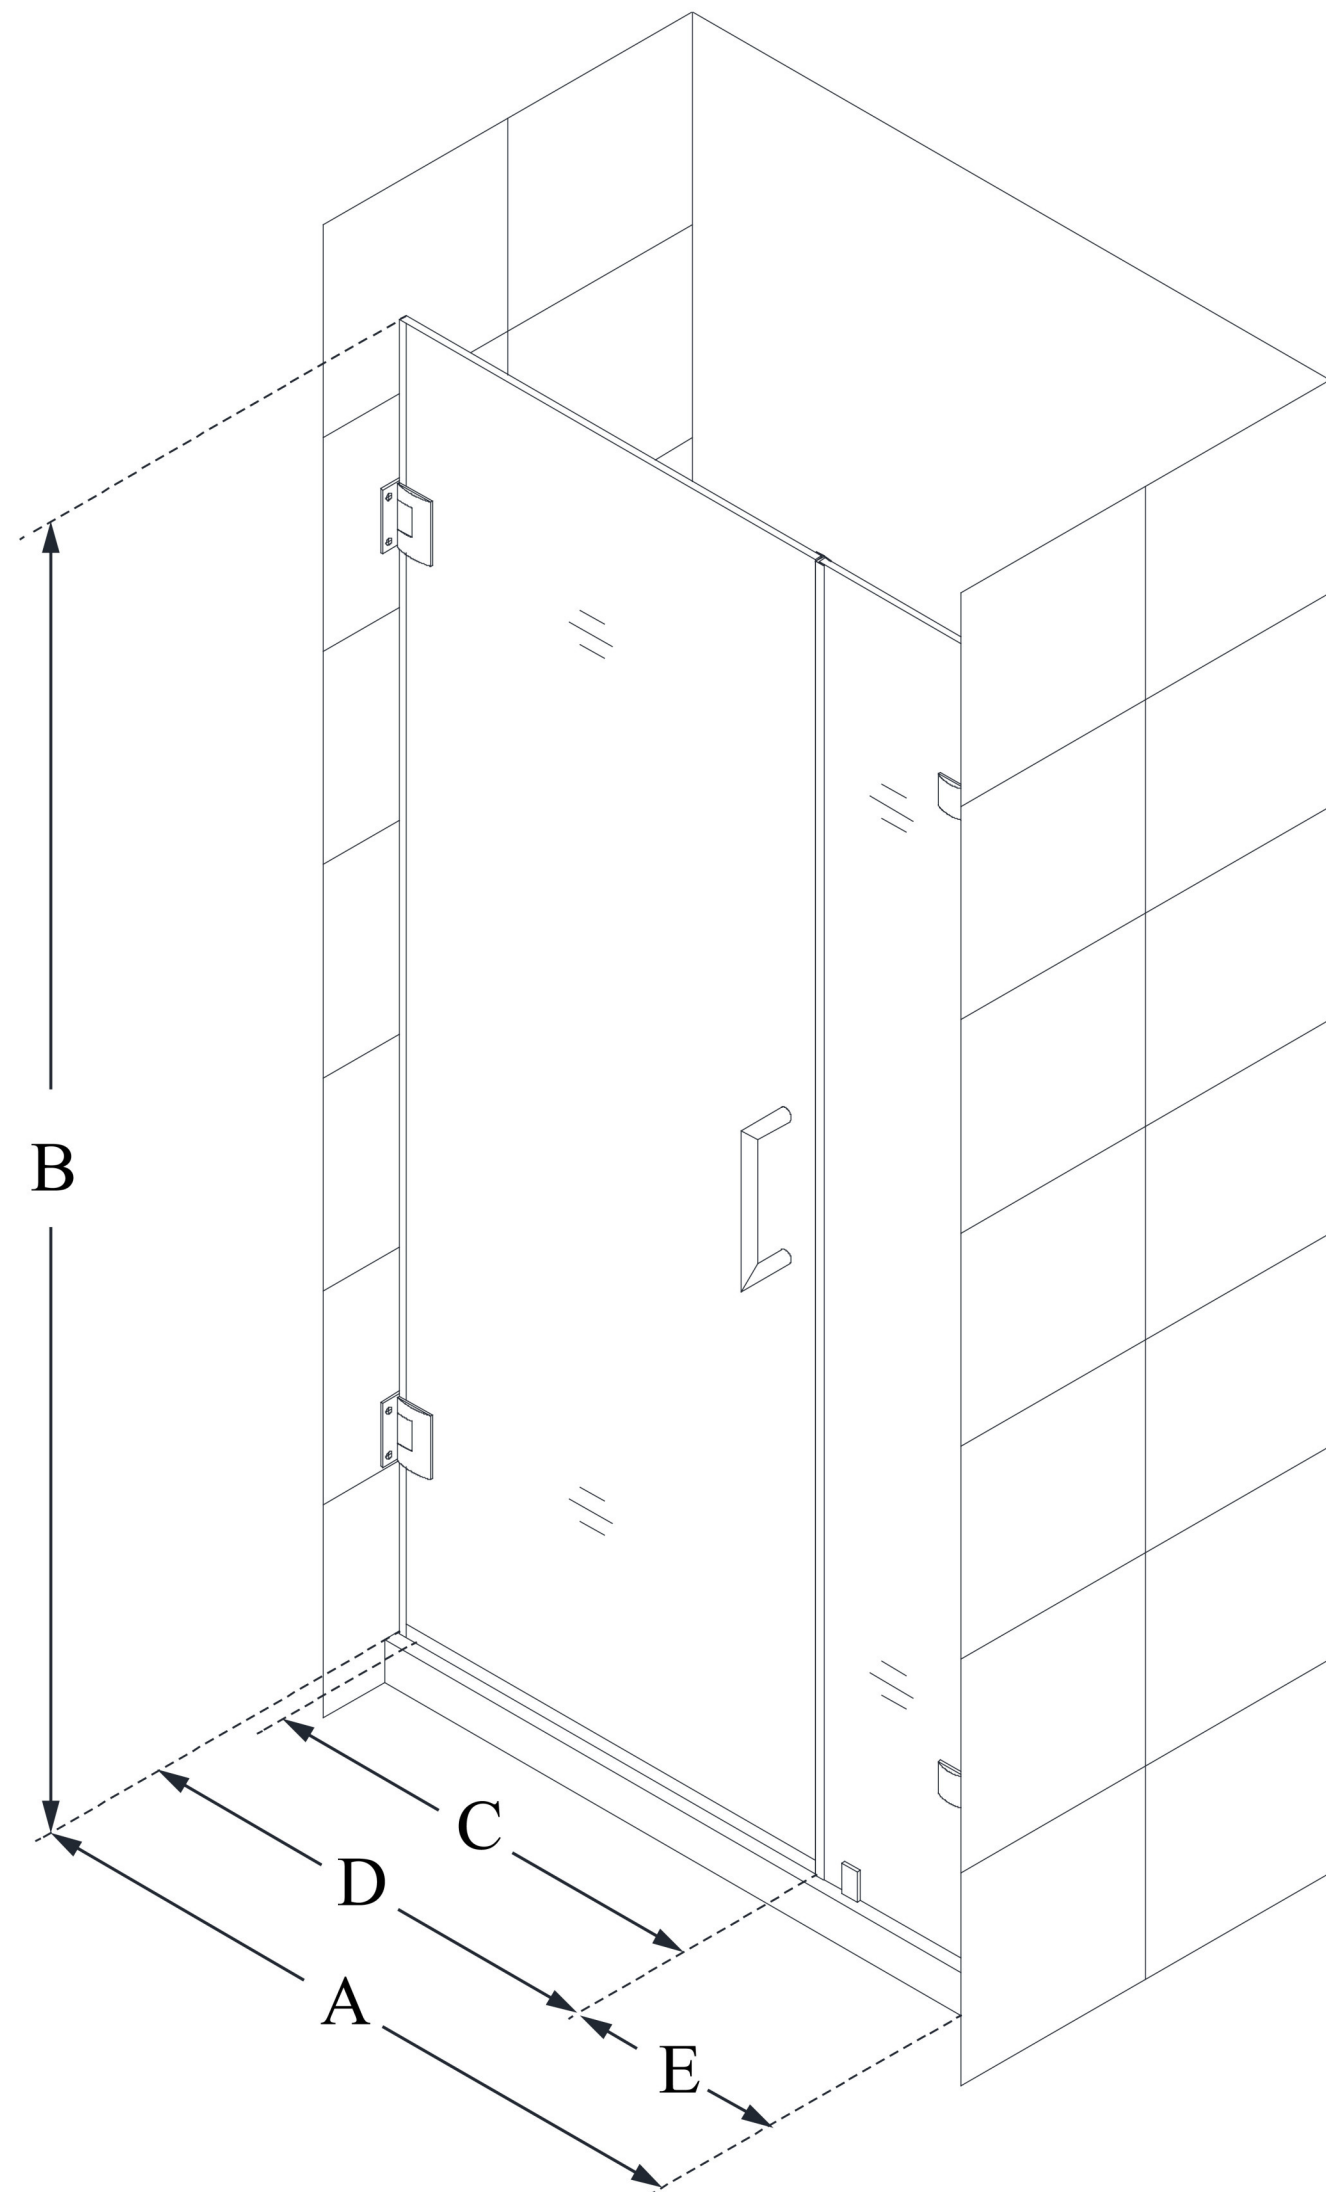

# UNIDOOR LUX

DreamLine Unidoor Lux 32" W  
x 72" H Fully Frameless Hinged  
Shower Door, Clear Glass

**SWING DOOR**

## CONFIGURATION DIMENSIONS:

**A: 32"**

MODEL WIDTH

**B: 72"**

MODEL HEIGHT

**C: 25"**

ACCESS WIDTH

**D: 26"**

DOOR WIDTH

**E: 6"**

INLINE PANEL WIDTH

DreamLine reserves the right to update or modify the hardware or materials pictured without prior notice for the purpose of product improvement and customer satisfaction.