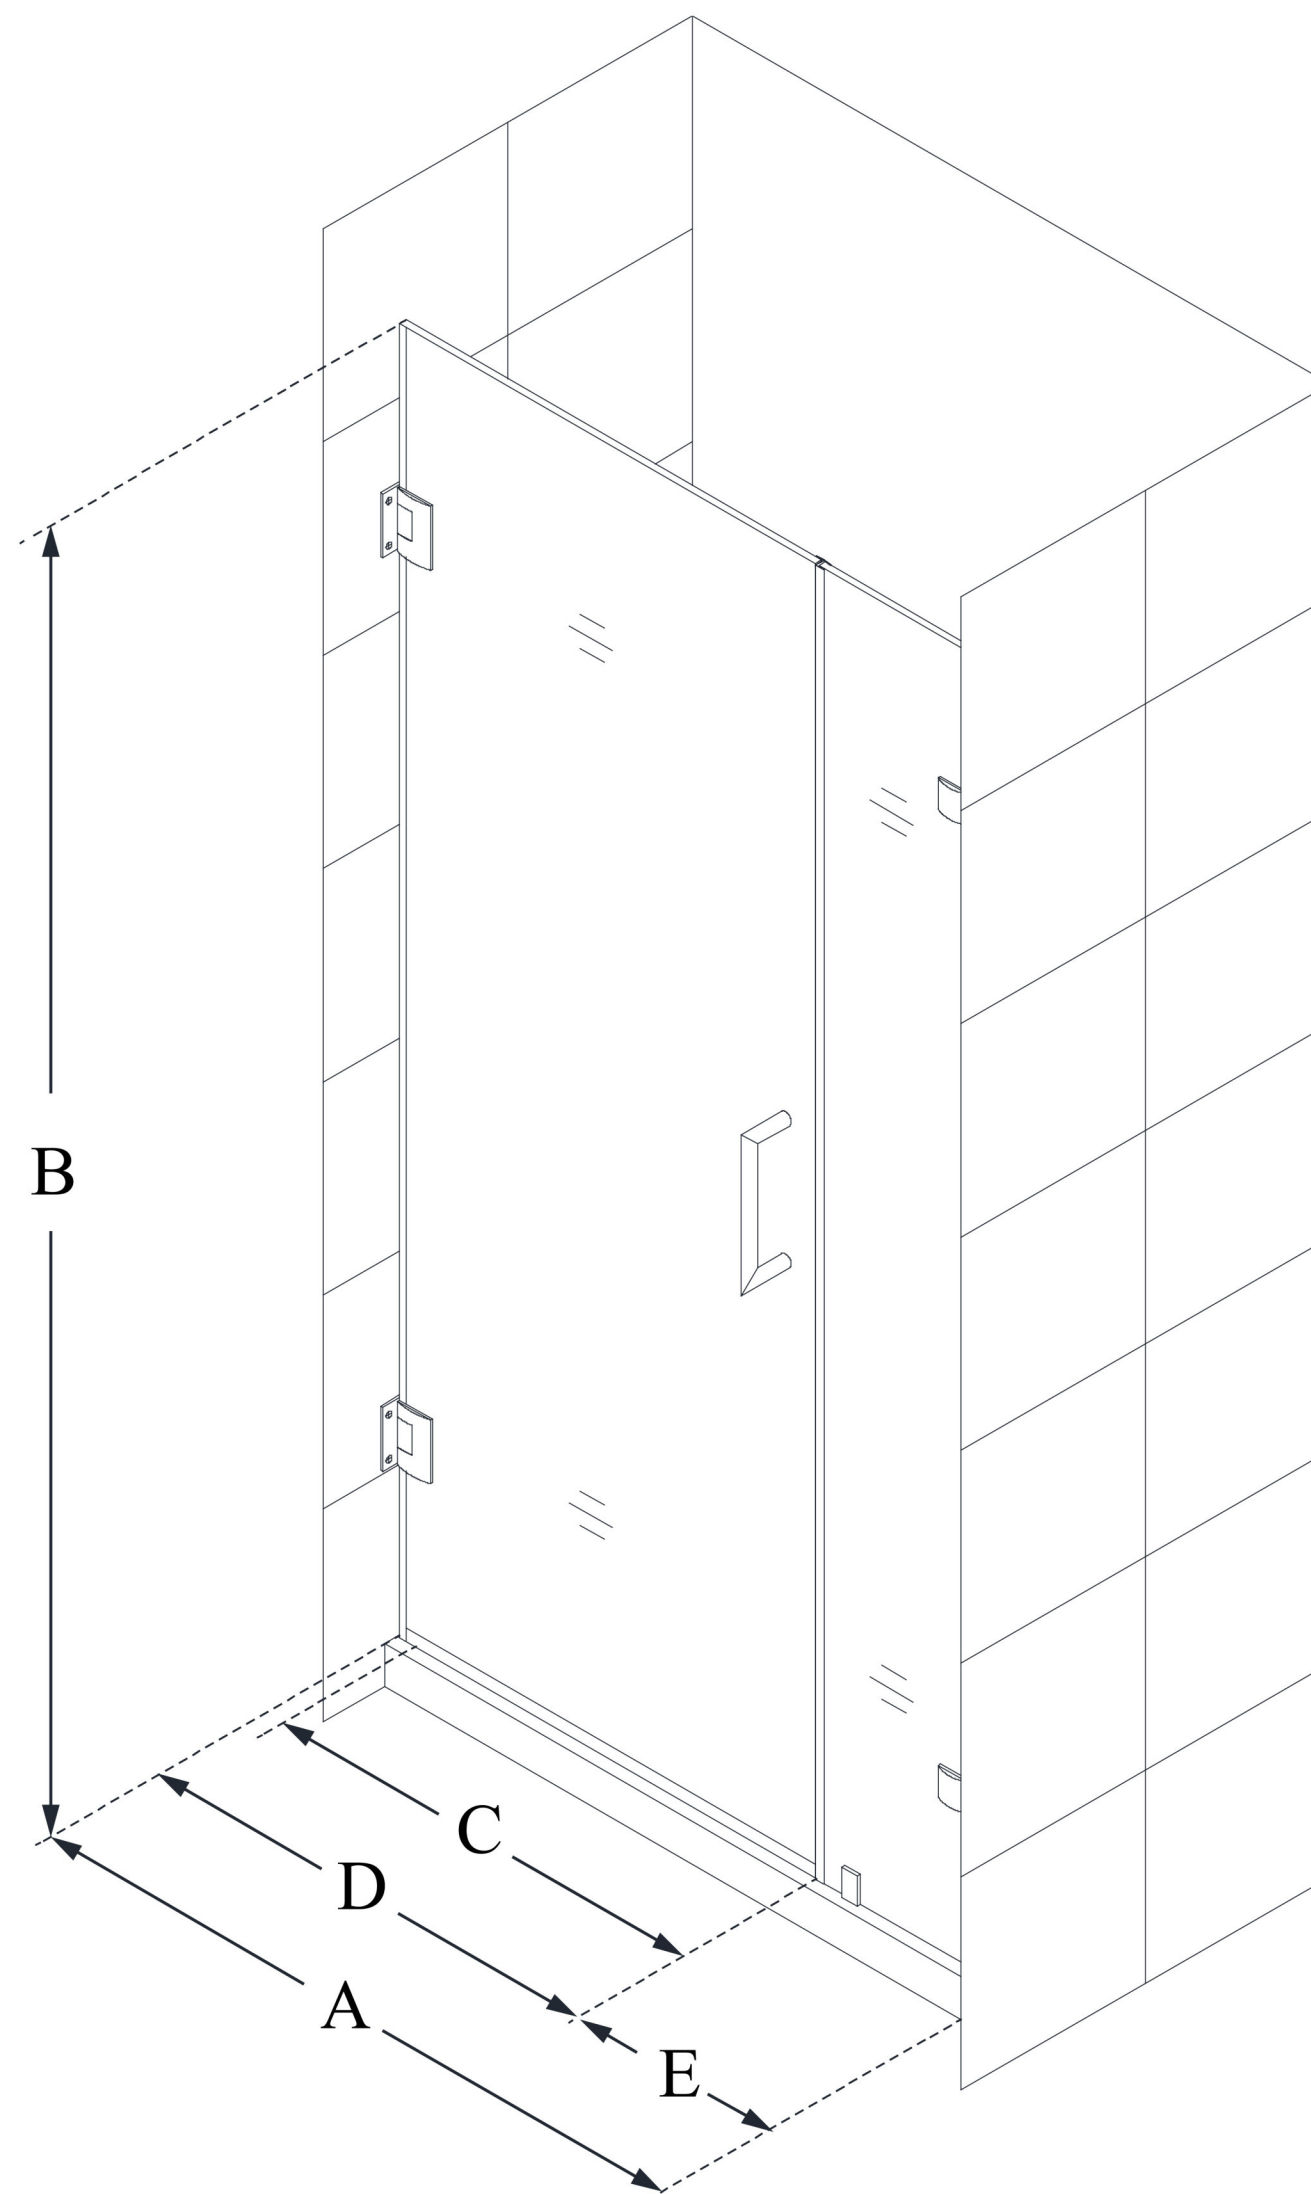

SHDR-23317210

UNIDOOR LUX

DreamLine Unidoor Lux 31" W x 72"
H Fully Frameless Hinged Shower
Door, Clear Glass

SWING DOOR

CONFIGURATION DIMENSIONS:

A: 31"

MODEL WIDTH

B: 72"

MODEL HEIGHT

C: 24"

ACCESS WIDTH

D: 25"

DOOR WIDTH

E: 6"

INLINE PANEL WIDTH

DreamLine reserves the right to update or modify the hardware or materials pictured without prior notice for the purpose of product improvement and customer satisfaction.