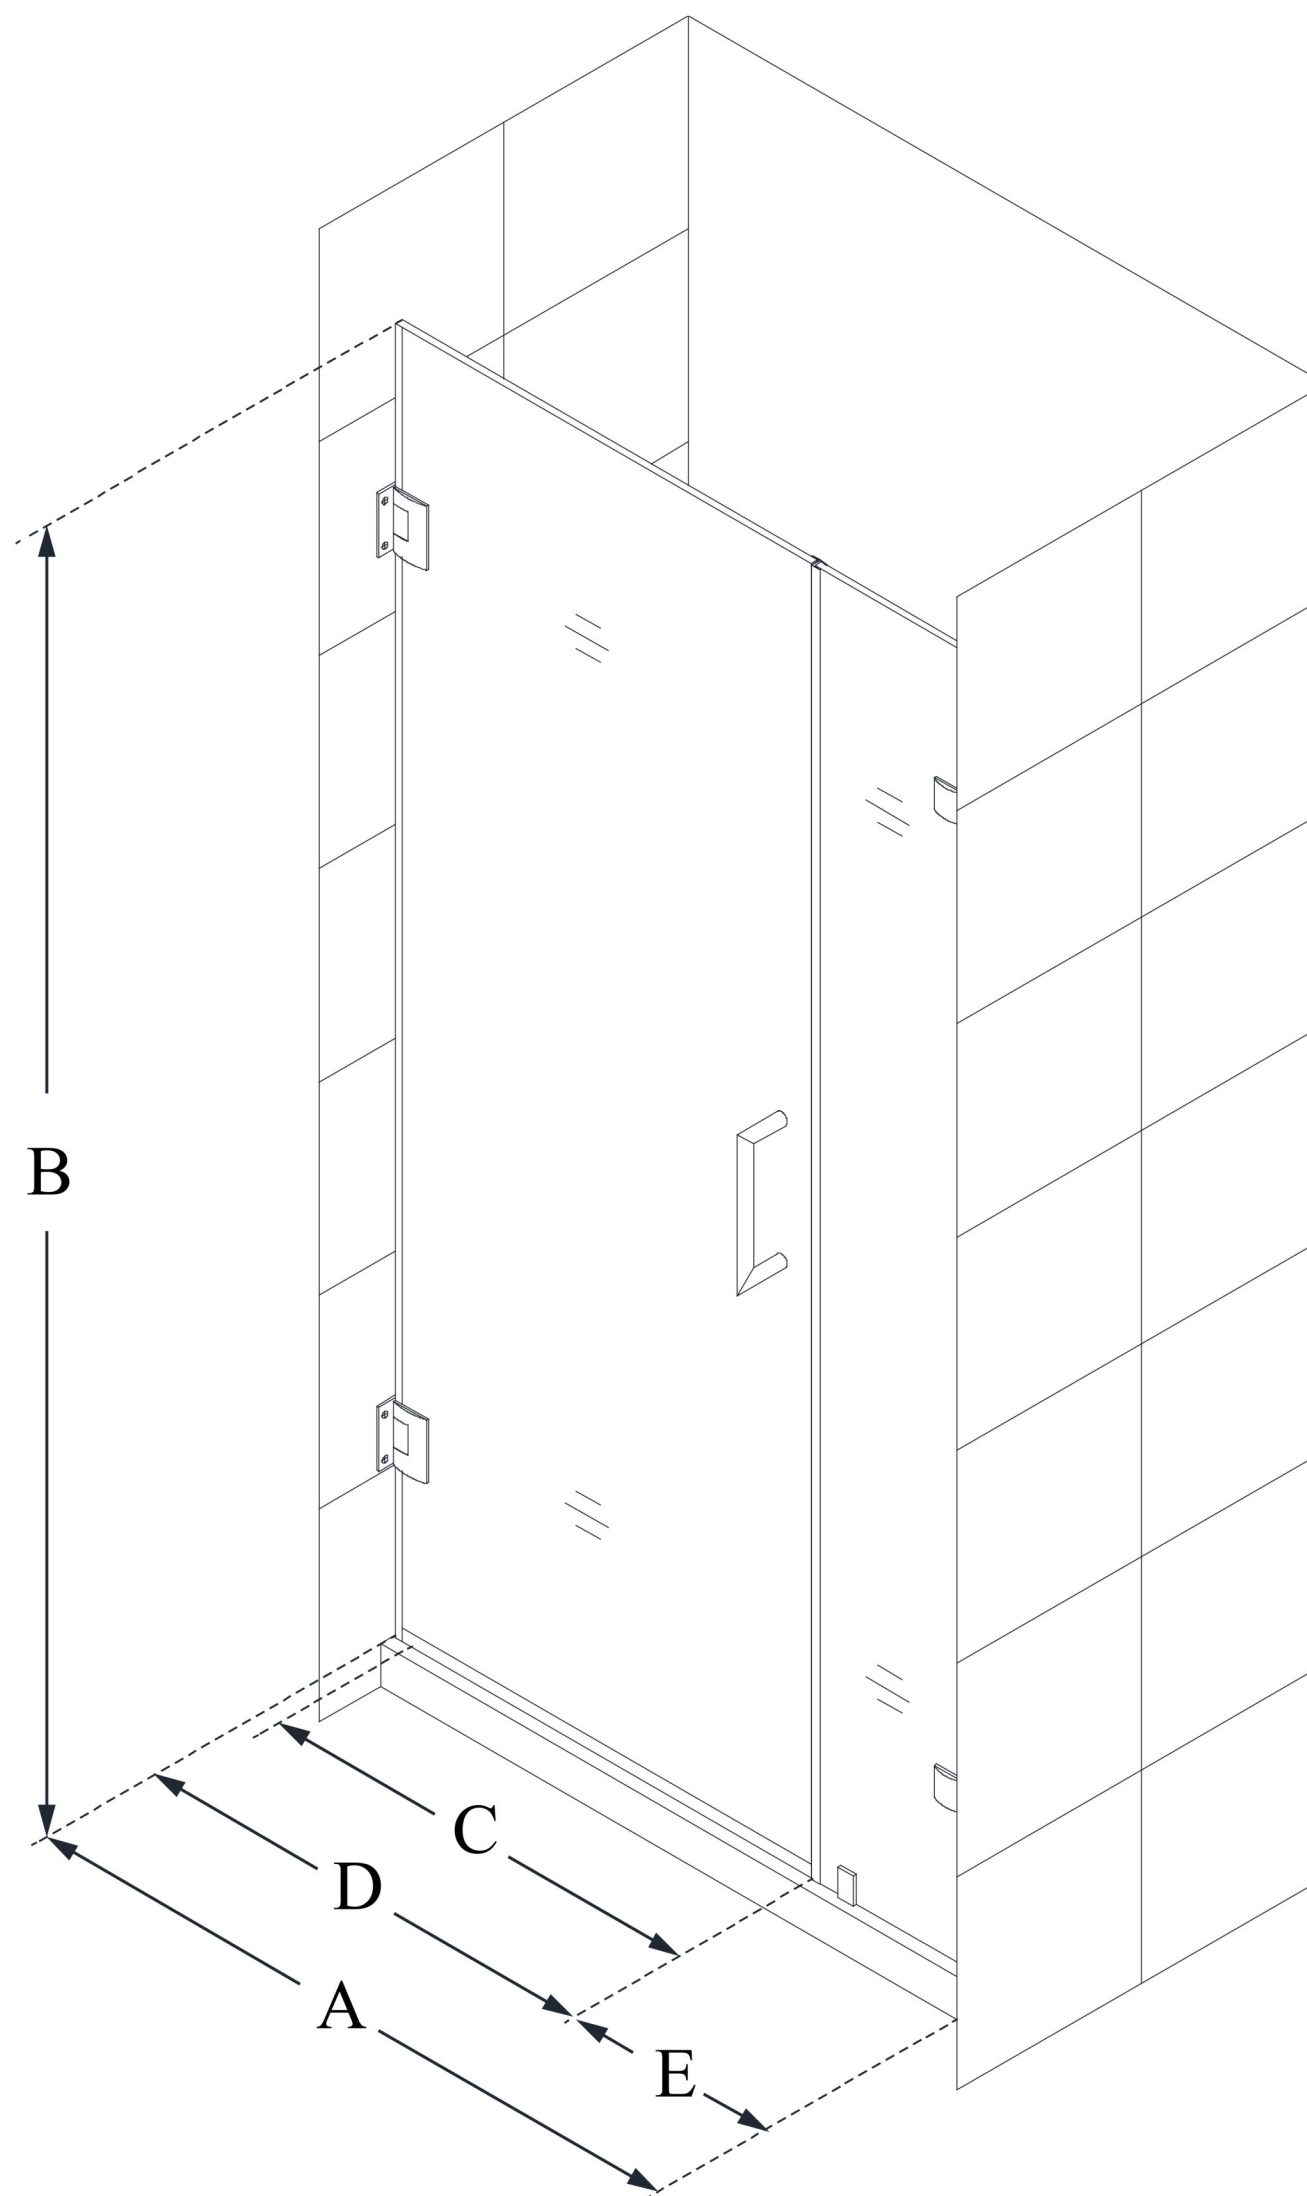

SHDR-23307210

UNIDOOR LUX

DreamLine Unidoor Lux 30" W
x 72" H Fully Frameless Hinged
Shower Door, Clear Glass

SWING DOOR

CONFIGURATION DIMENSIONS:

A: 30"

MODEL WIDTH

B: 72"

MODEL HEIGHT

C: 23"

ACCESS WIDTH

D: 24"

DOOR WIDTH

E: 6"

INLINE PANEL WIDTH

DreamLine reserves the right to update or modify the hardware or materials pictured without prior notice for the purpose of product improvement and customer satisfaction.