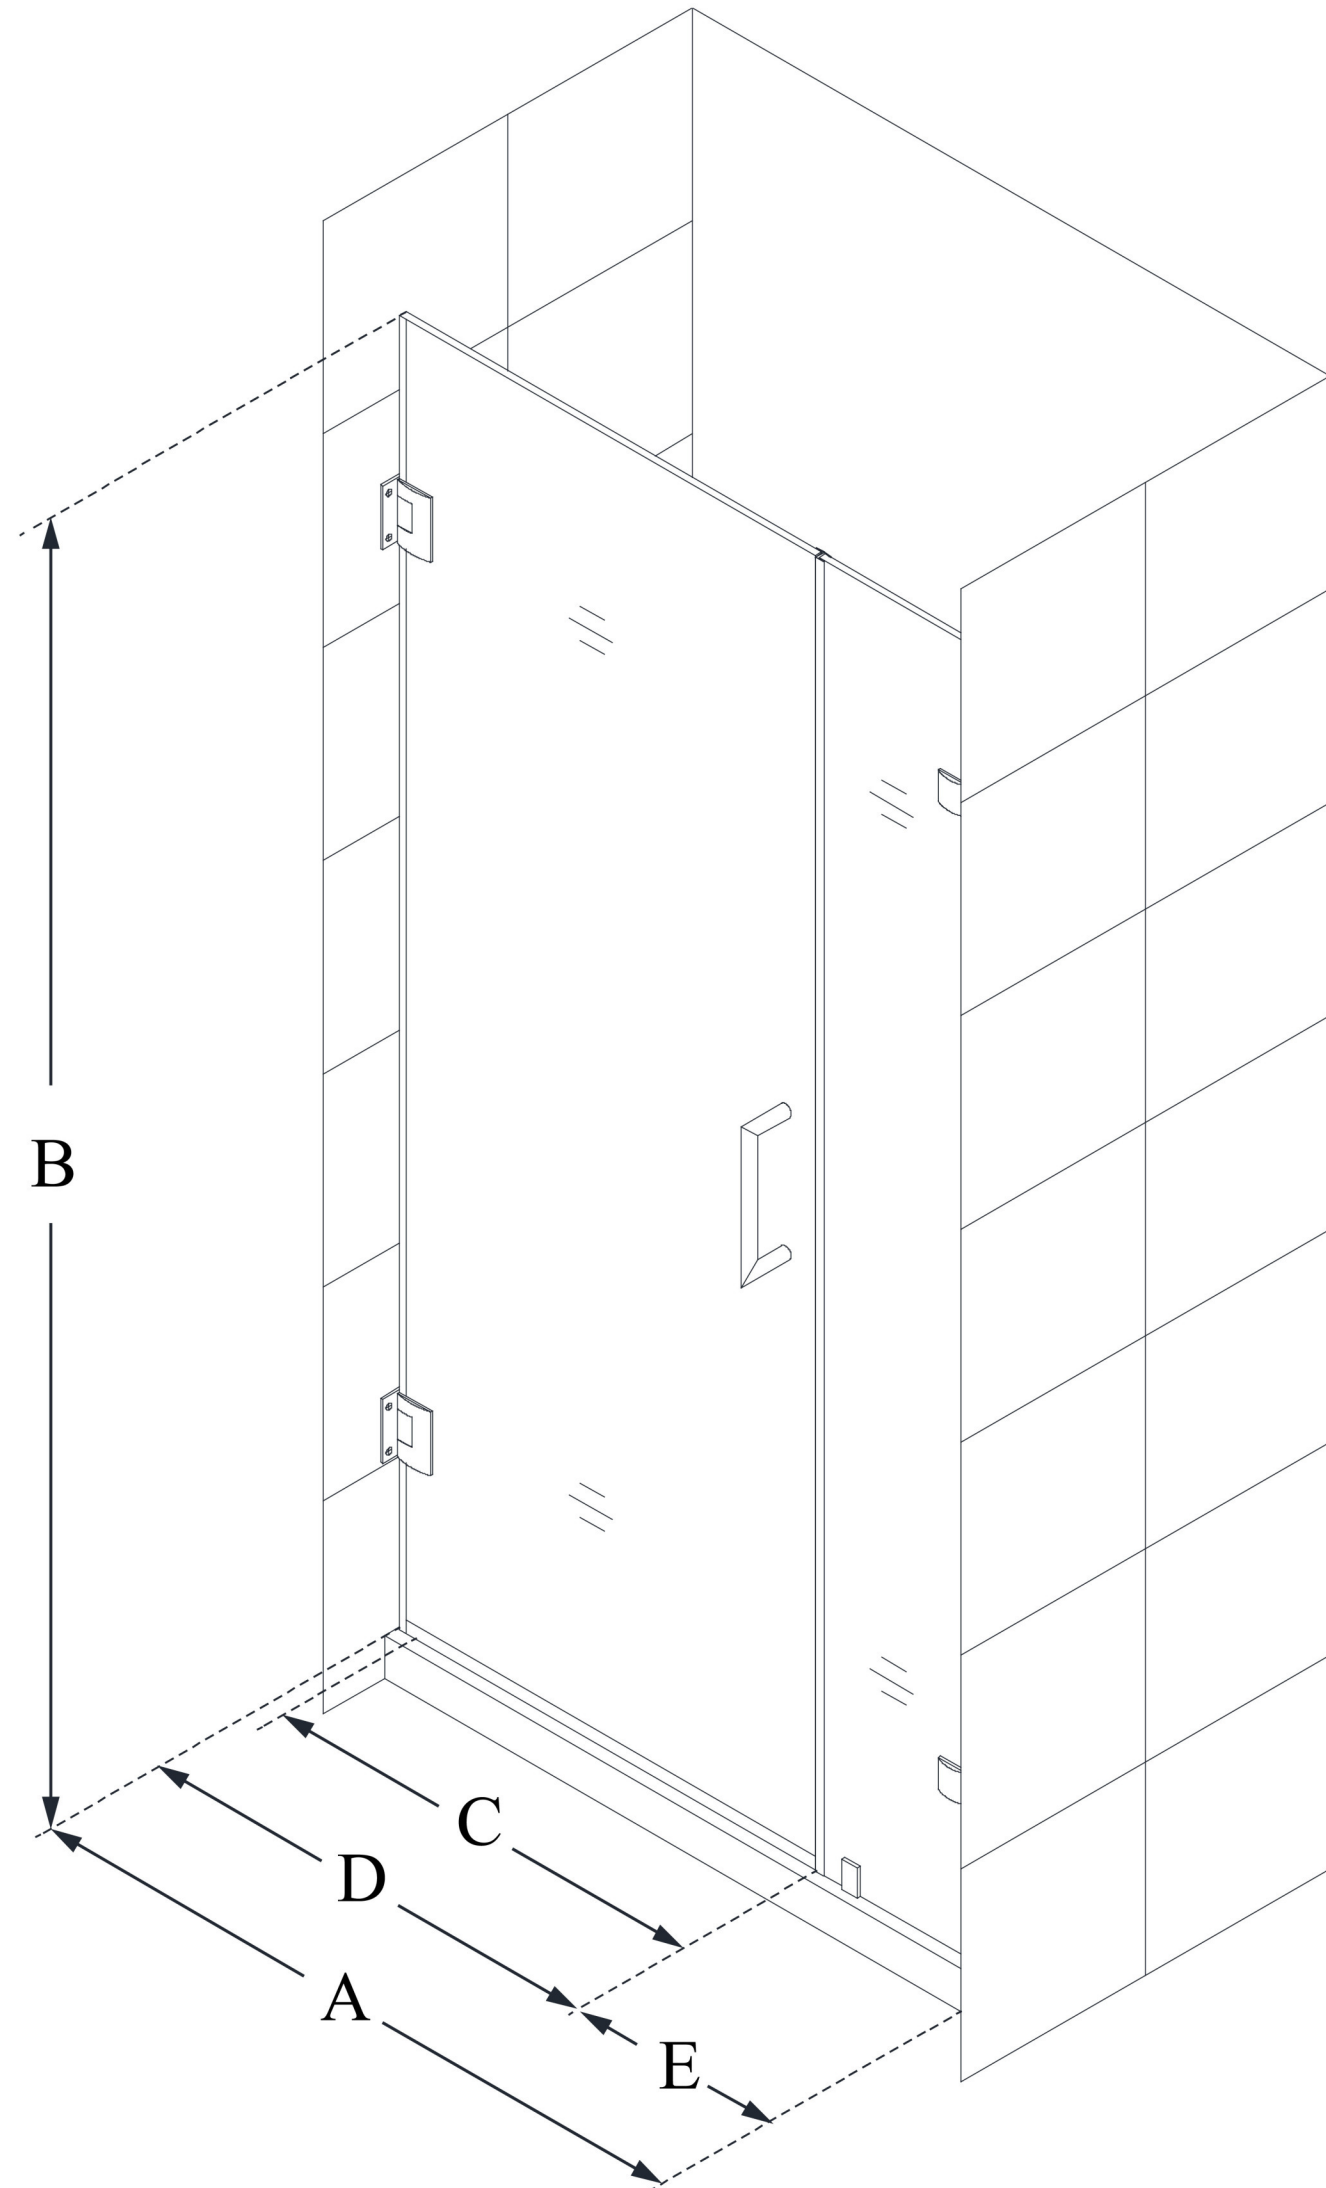

SHDR-23297210

UNIDOOR LUX

DreamLine Unidoor Lux 29" W
x 72" H Fully Frameless Hinged
Shower Door, Clear Glass

SWING DOOR

CONFIGURATION DIMENSIONS:

A: 29"

MODEL WIDTH

B: 72"

MODEL HEIGHT

C: 22"

ACCESS WIDTH

D: 23"

DOOR WIDTH

E: 6"

INLINE PANEL WIDTH

DreamLine reserves the right to update or modify the hardware or materials pictured without prior notice for the purpose of product improvement and customer satisfaction.