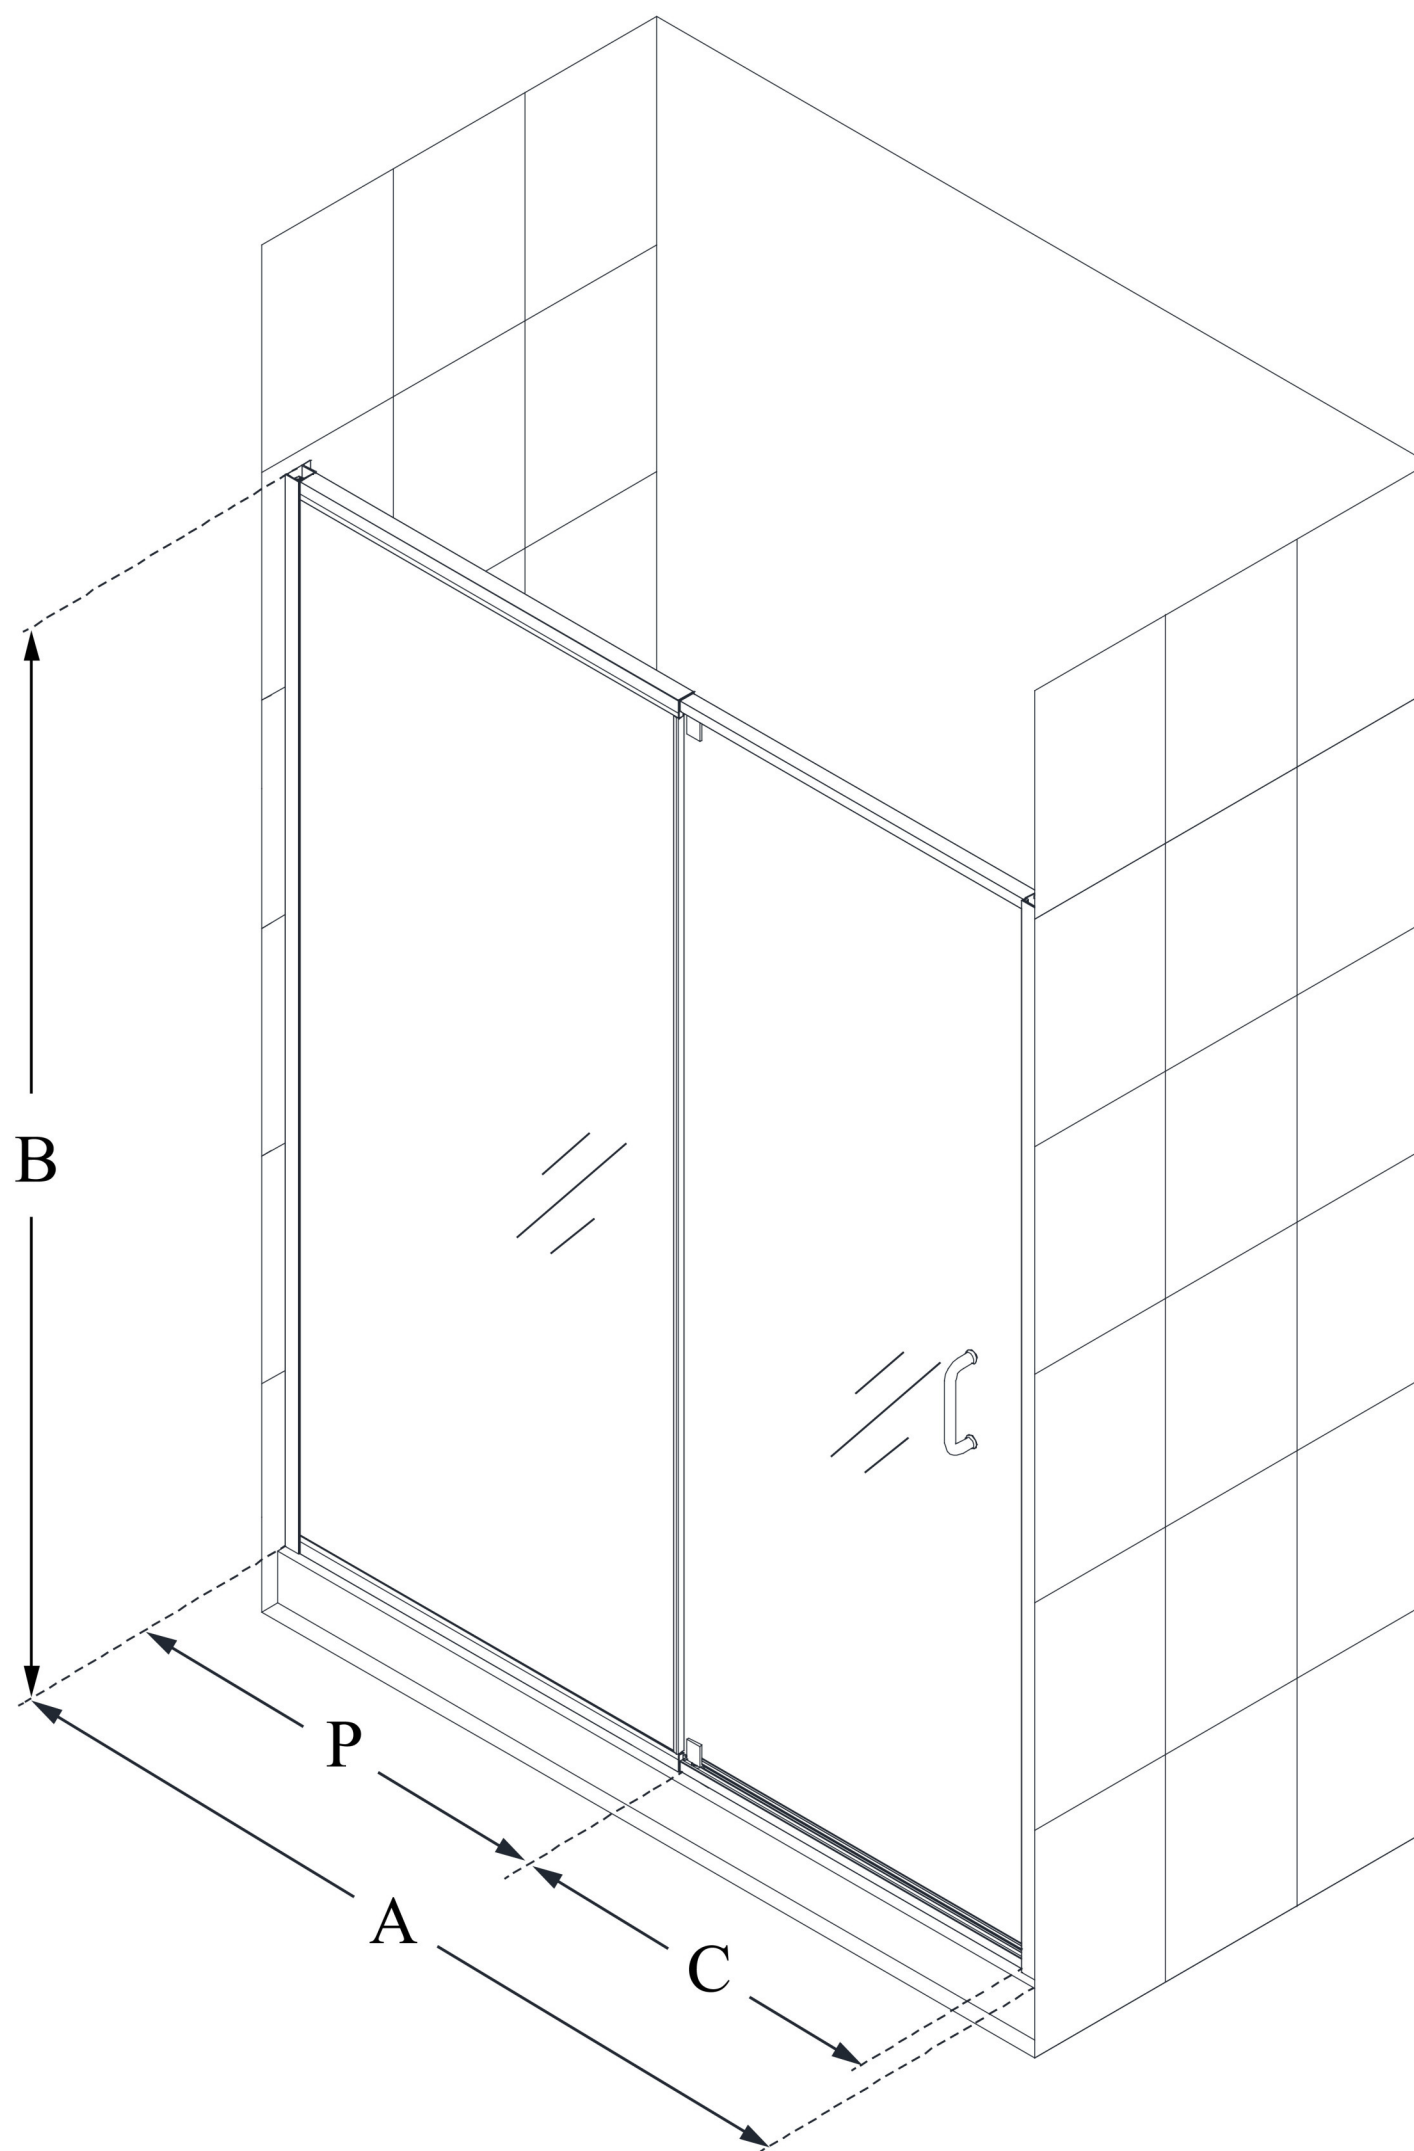

## FLEX

DreamLine Flex 56-60 in. W x 72 in.  
H Frameless Pivot Shower Door

**PIVOT DOOR**

### CONFIGURATION DIMENSIONS:

**A: 56 - 60 in.**

MODEL WIDTH

**B: 72 in.**

MODEL HEIGHT

**C: 23 in.**

ACCESS WIDTH

**D: 29 3/8 in.**

DOOR WIDTH

**P: 30 3/8 in.**

PIVOT PANEL WIDTH

DreamLine reserves the right to update or modify the hardware or materials pictured without prior notice for the purpose of product improvement and customer satisfaction.