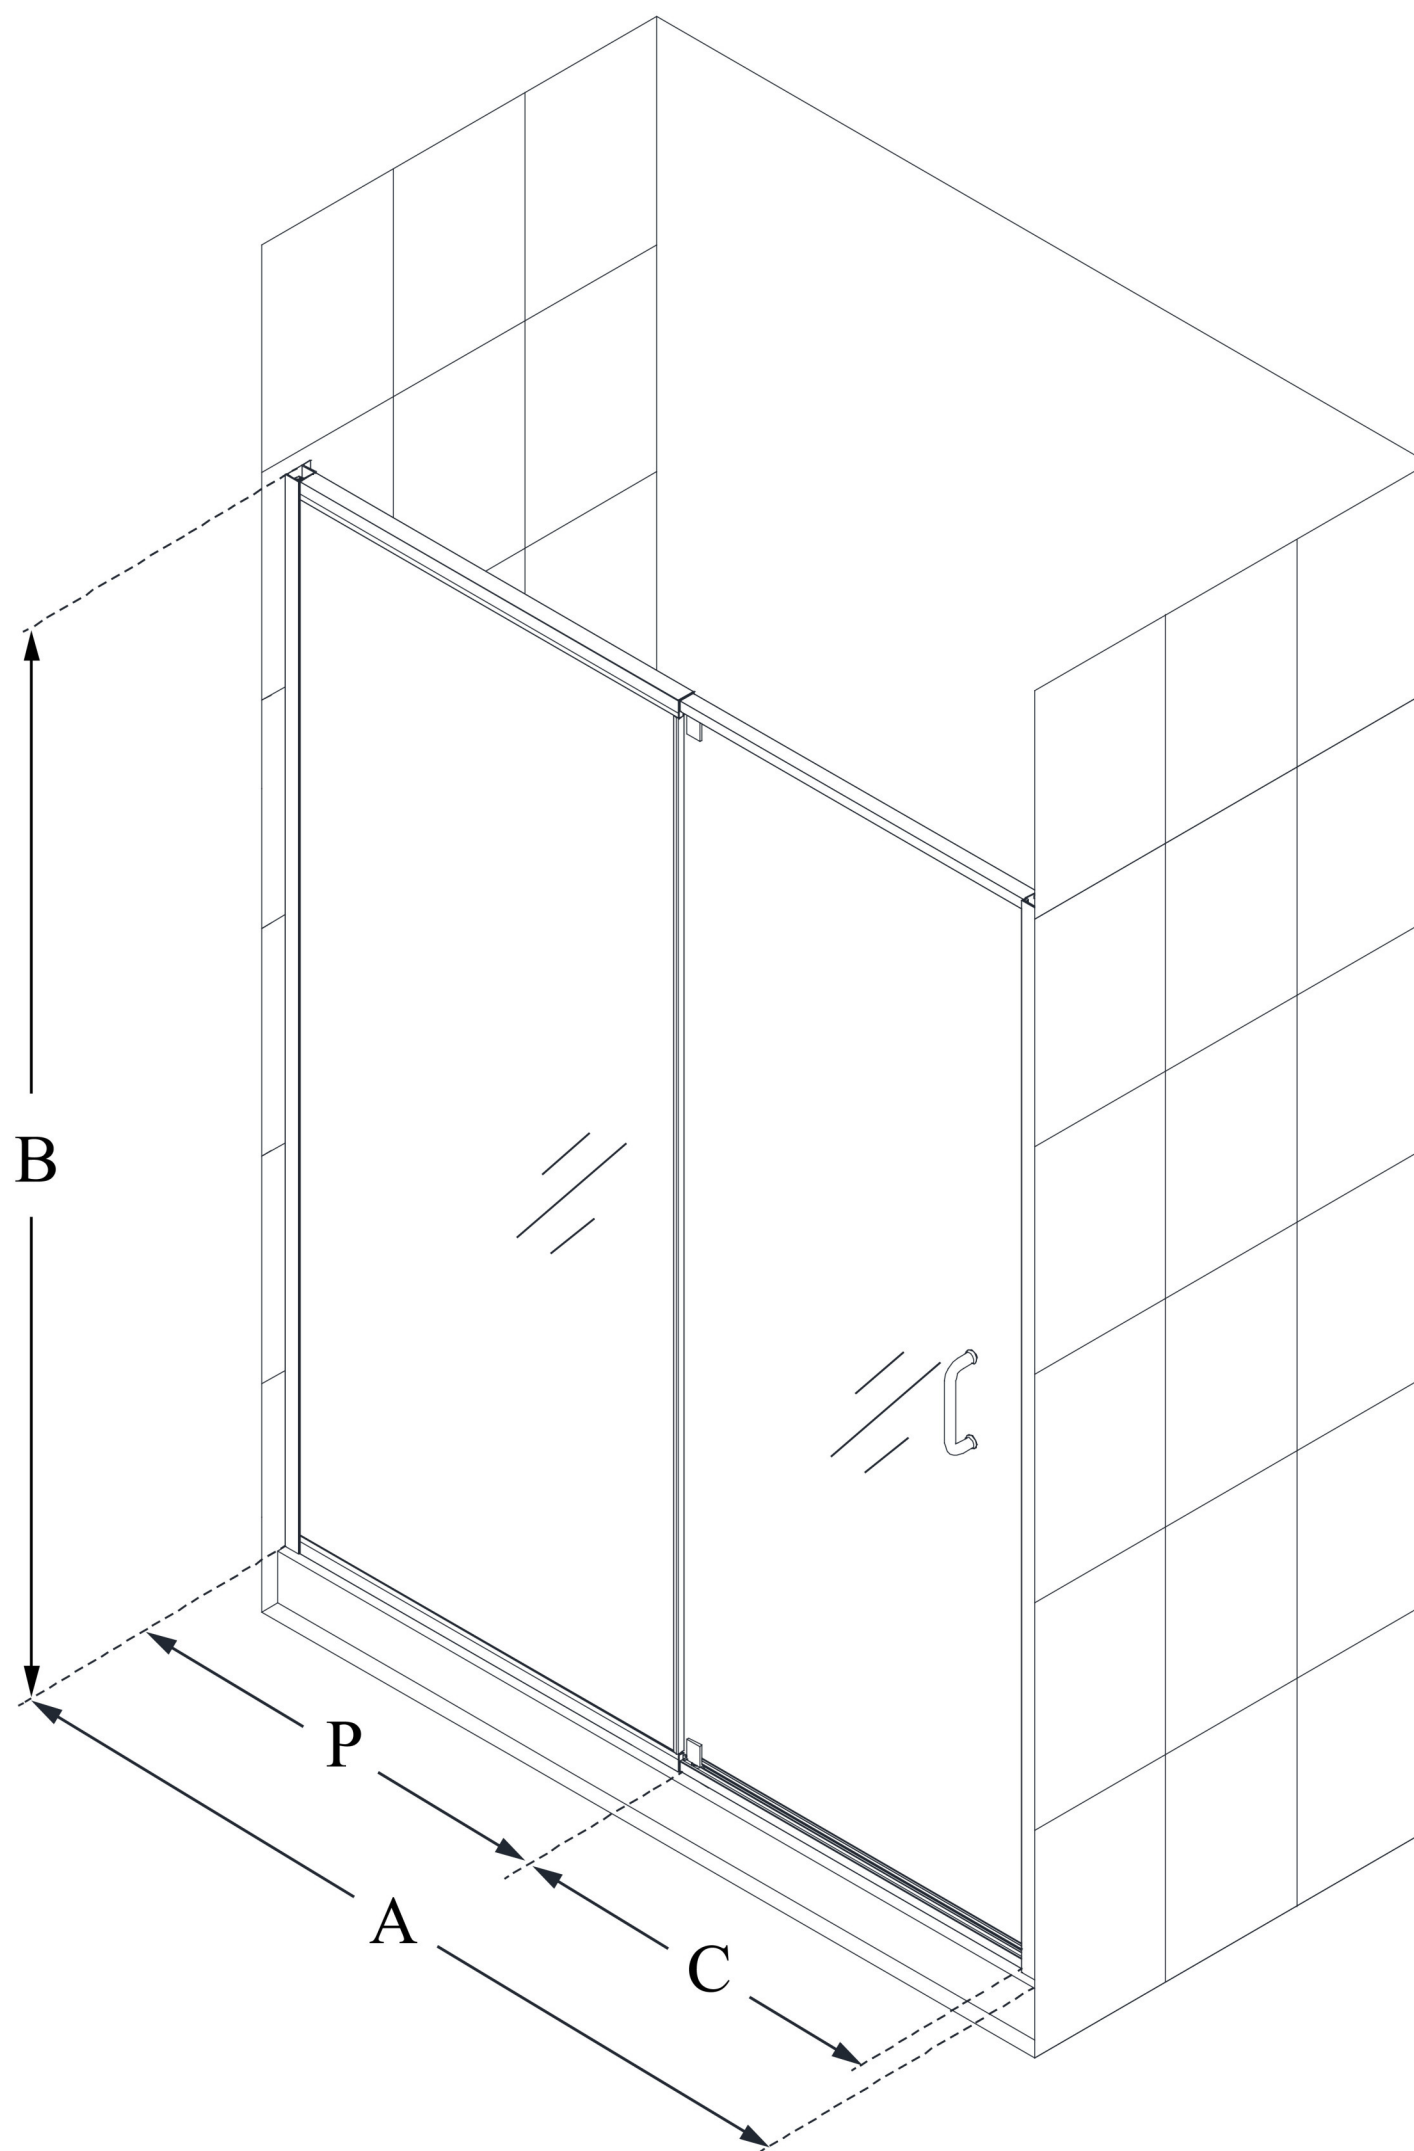

# FLEX

DreamLine Flex 44-48 in. W x 72 in. H Frameless Pivot Shower Door

**PIVOT DOOR**

## CONFIGURATION DIMENSIONS:

**A: 44 - 48 in.**

MODEL WIDTH

**B: 72 in.**

MODEL HEIGHT

**C: 23 in.**

ACCESS WIDTH

**D: 29 3/8 in.**

DOOR WIDTH

**P: 18 3/8 in.**

PIVOT PANEL WIDTH

DreamLine reserves the right to update or modify the hardware or materials pictured without prior notice for the purpose of product improvement and customer satisfaction.