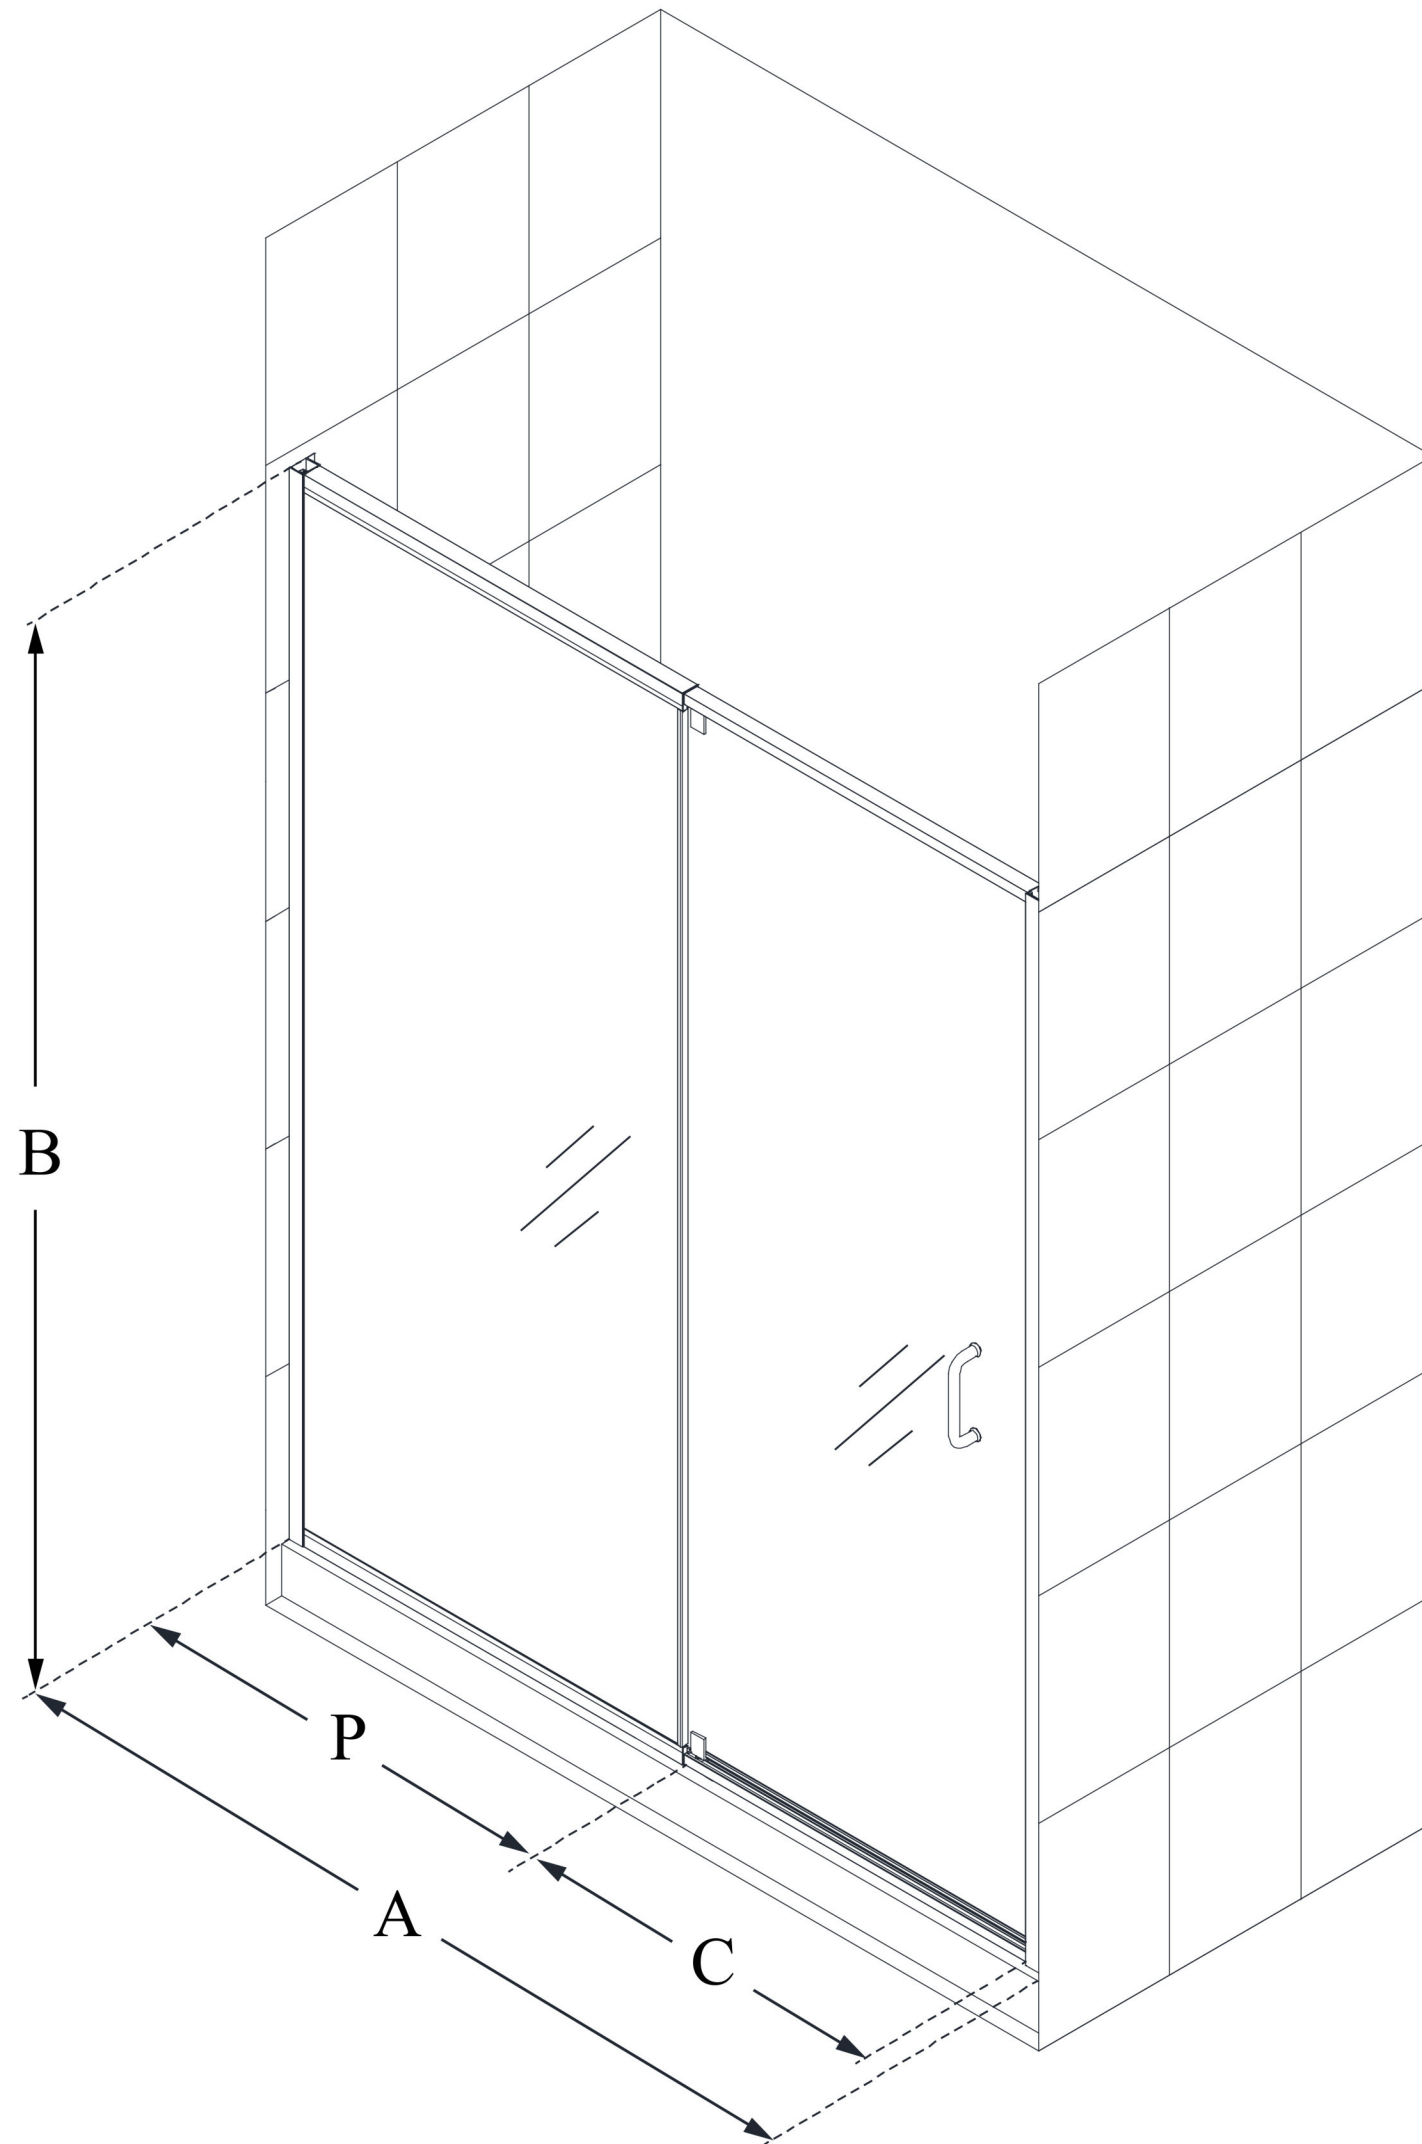

# FLEX

DreamLine Flex 38-42 in. W x 72 in.  
H Frameless Pivot Shower Door

**PIVOT DOOR**

## CONFIGURATION DIMENSIONS:

**A: 38 - 42 in.**

MODEL WIDTH

**B: 72 in.**

MODEL HEIGHT

**C: 23 in.**

ACCESS WIDTH

**D: 29 3/8 in.**

DOOR WIDTH

**P: 18 3/8 in.**

PIVOT PANEL WIDTH

DreamLine reserves the right to update or modify the hardware or materials pictured without prior notice for the purpose of product improvement and customer satisfaction.