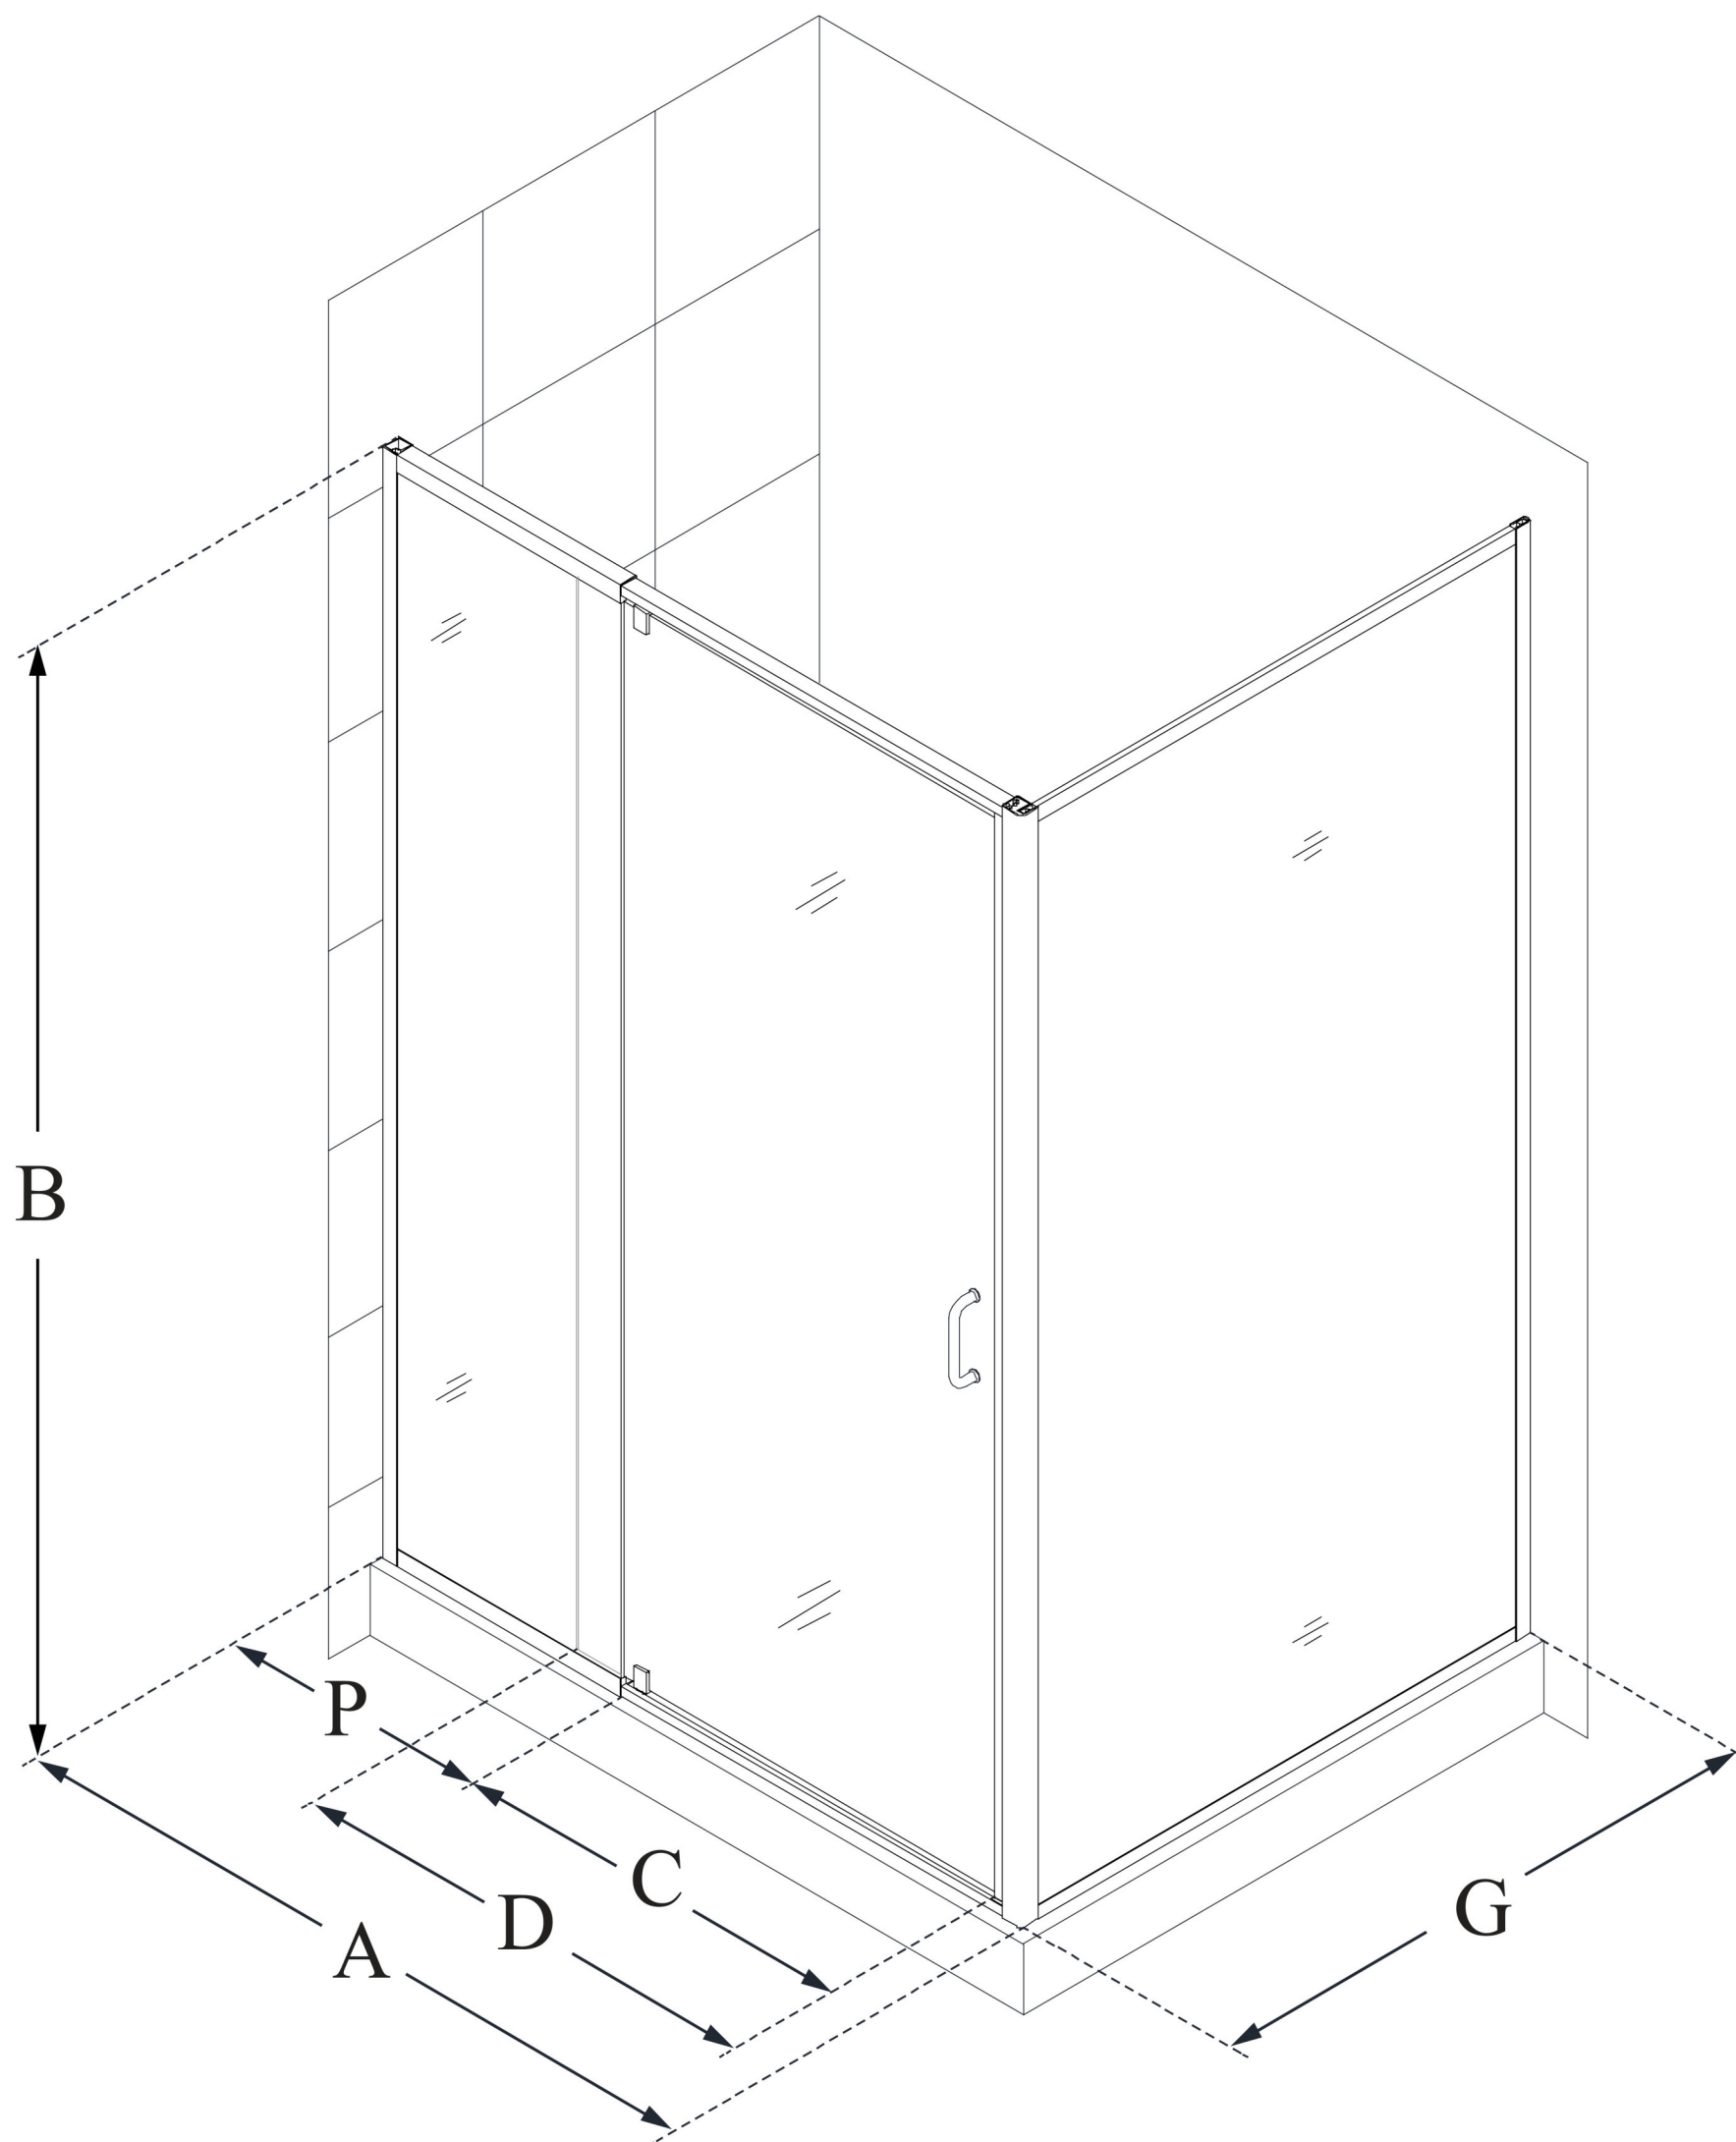

## **FLEX**

DreamLine Flex 34 1/2 in. D x 56-60 in. W x 72 in. H Frameless Pivot Shower Enclosure

**PIVOT DOOR**

### **CONFIGURATION DIMENSIONS:**

**A: 56 7/16 - 60 7/16 in.**

MODEL WIDTH

**B: 72 in.**

MODEL HEIGHT

**C: 23 in.**

ACCESS WIDTH

**D: 29 3/8 in.**

DOOR WIDTH

**G: 34 1/2 in.**

RETURN PANEL WIDTH

**P: 30 3/8 in.**

PIVOT PANEL WIDTH

DreamLine reserves the right to update or modify the hardware or materials pictured without prior notice for the purpose of product improvement and customer satisfaction.