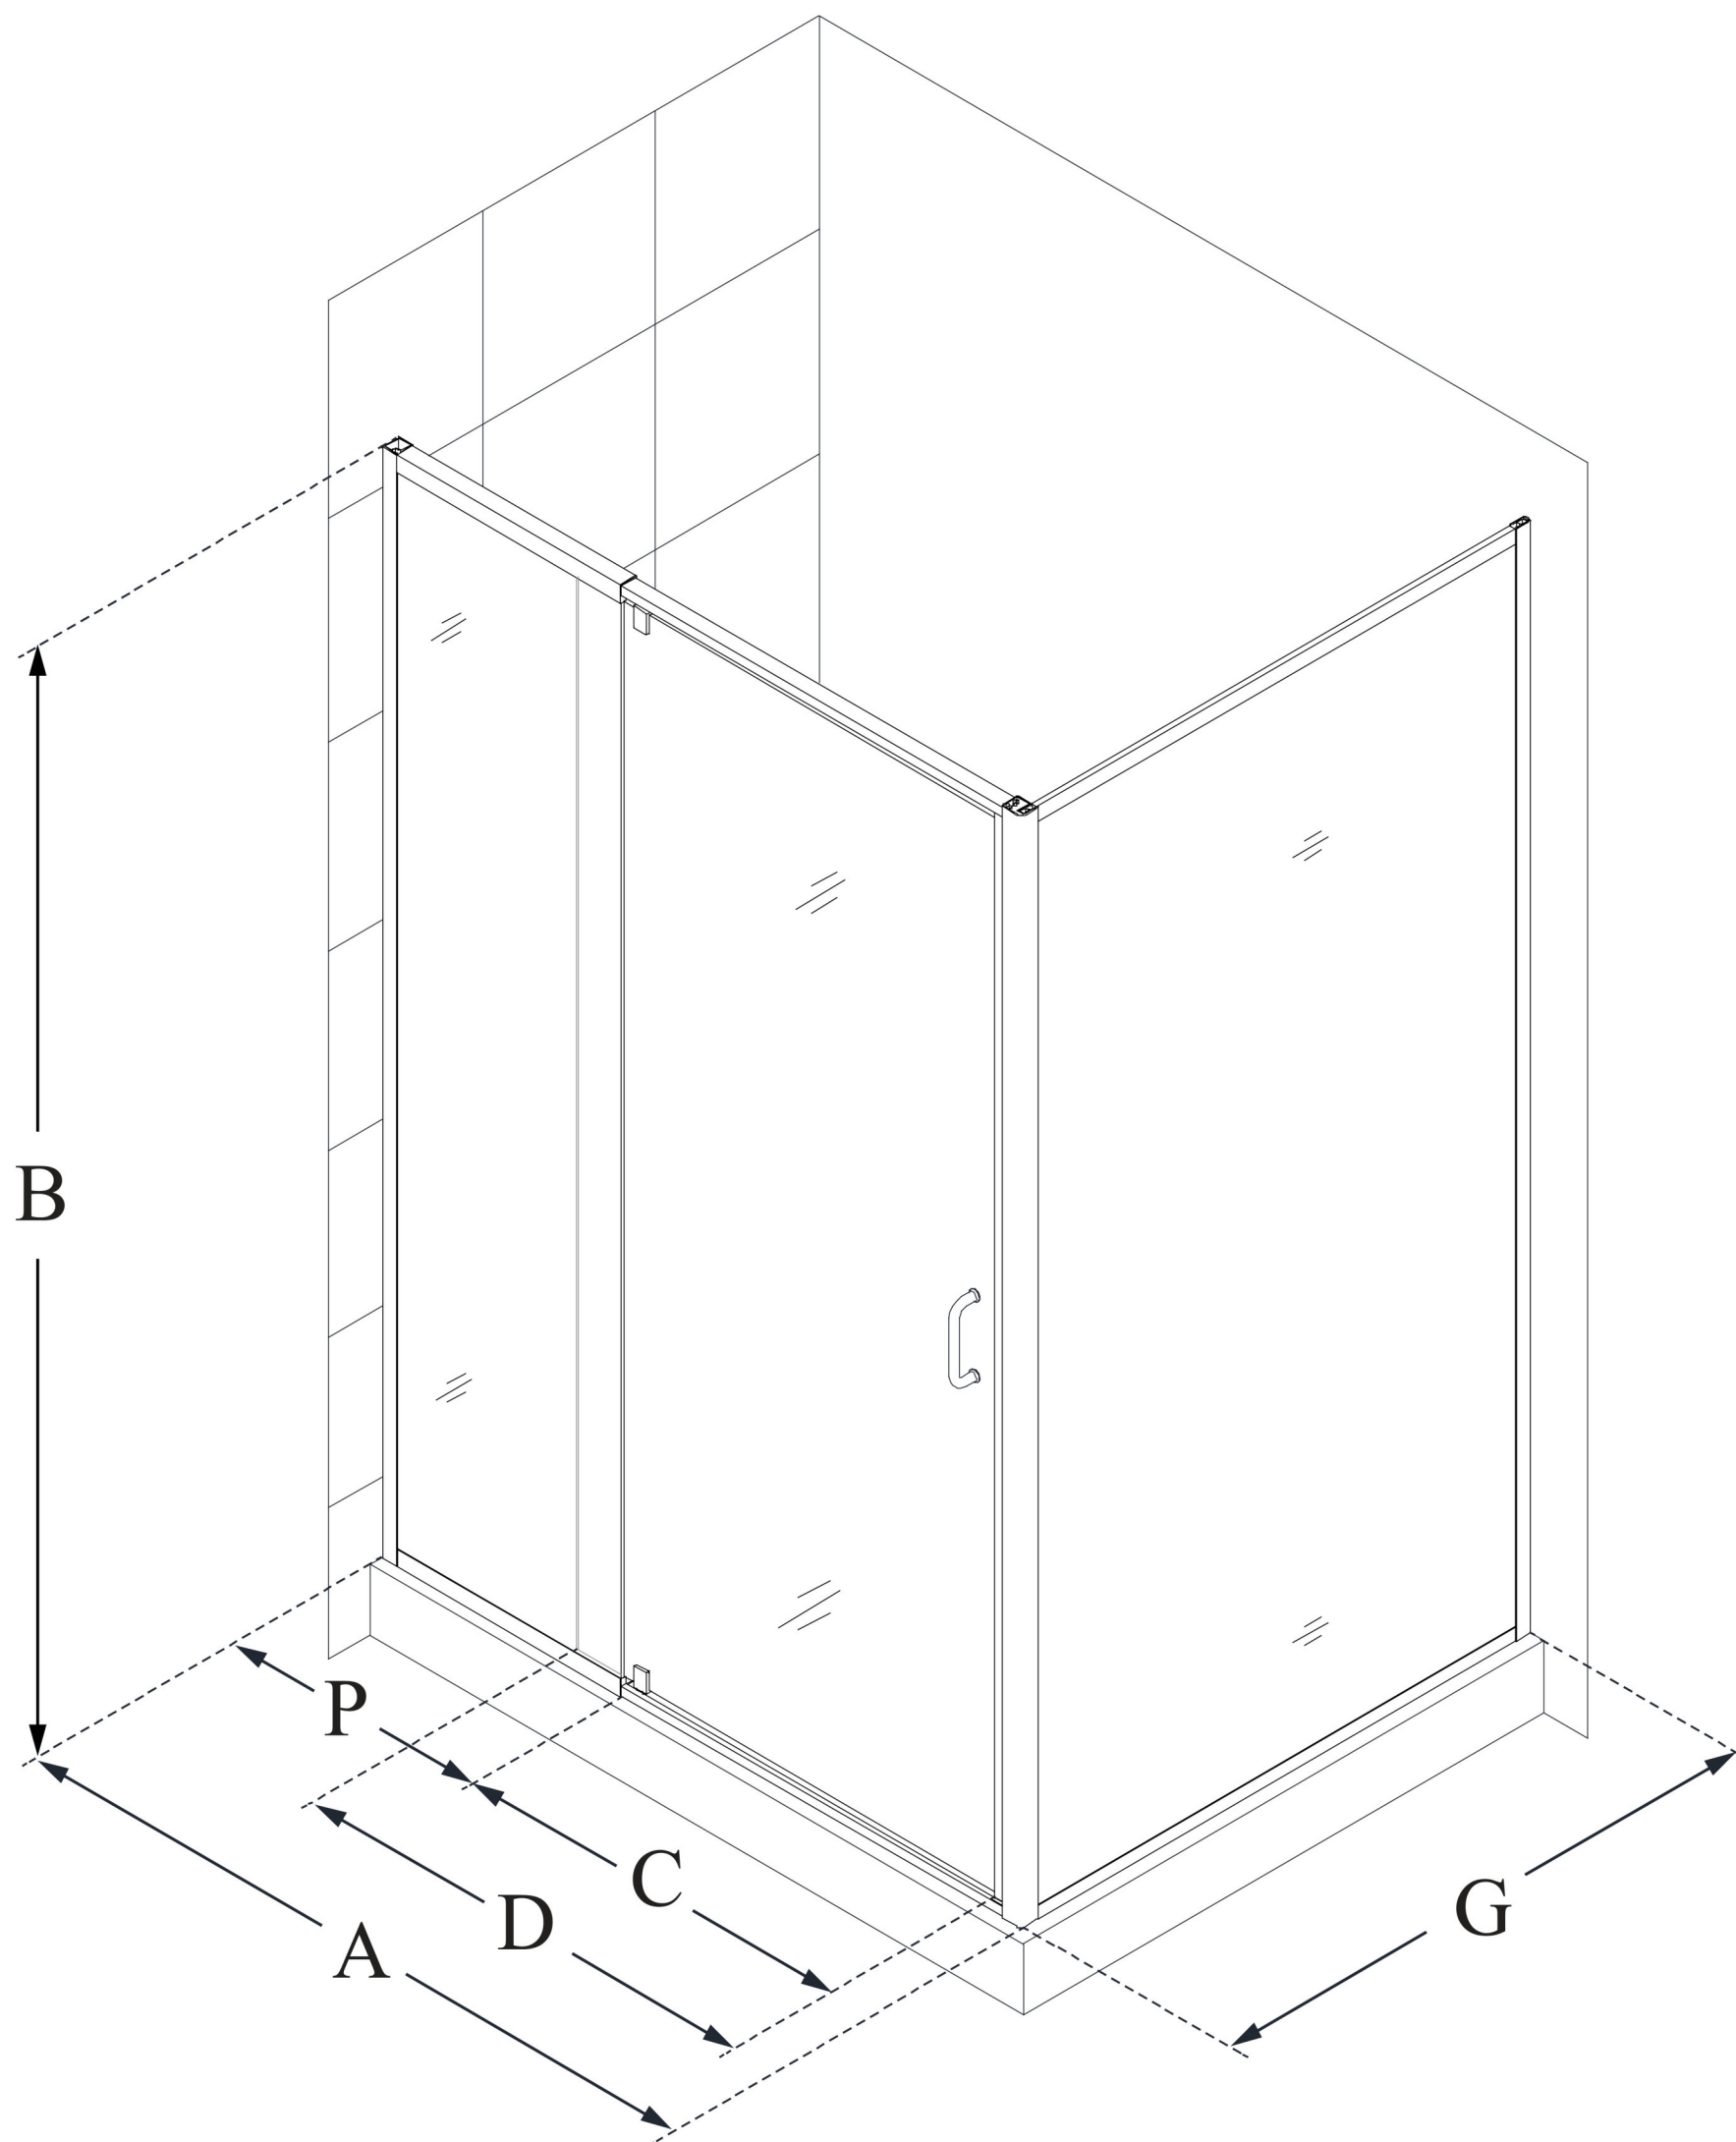

SHDR-2234460-RT

FLEX

Dreamline Flex 34 1/2 in. D x 44-48 in. W x 72 in H Frameless Pivot Shower Enclosure

PIVOT DOOR

CONFIGURATION DIMENSIONS:

A: 44 7/16 - 48 7/16 in.

MODEL WIDTH

B: 72 in.

MODEL HEIGHT

C: 23 in.

ACCESS WIDTH

D: 29 3/8 in.

DOOR WIDTH

G: 34 1/2 in.

RETURN PANEL WIDTH

P: 18 3/8 in.

PIVOT PANEL WIDTH

DreamLine reserves the right to update or modify the hardware or materials pictured without prior notice for the purpose of product improvement and customer satisfaction.