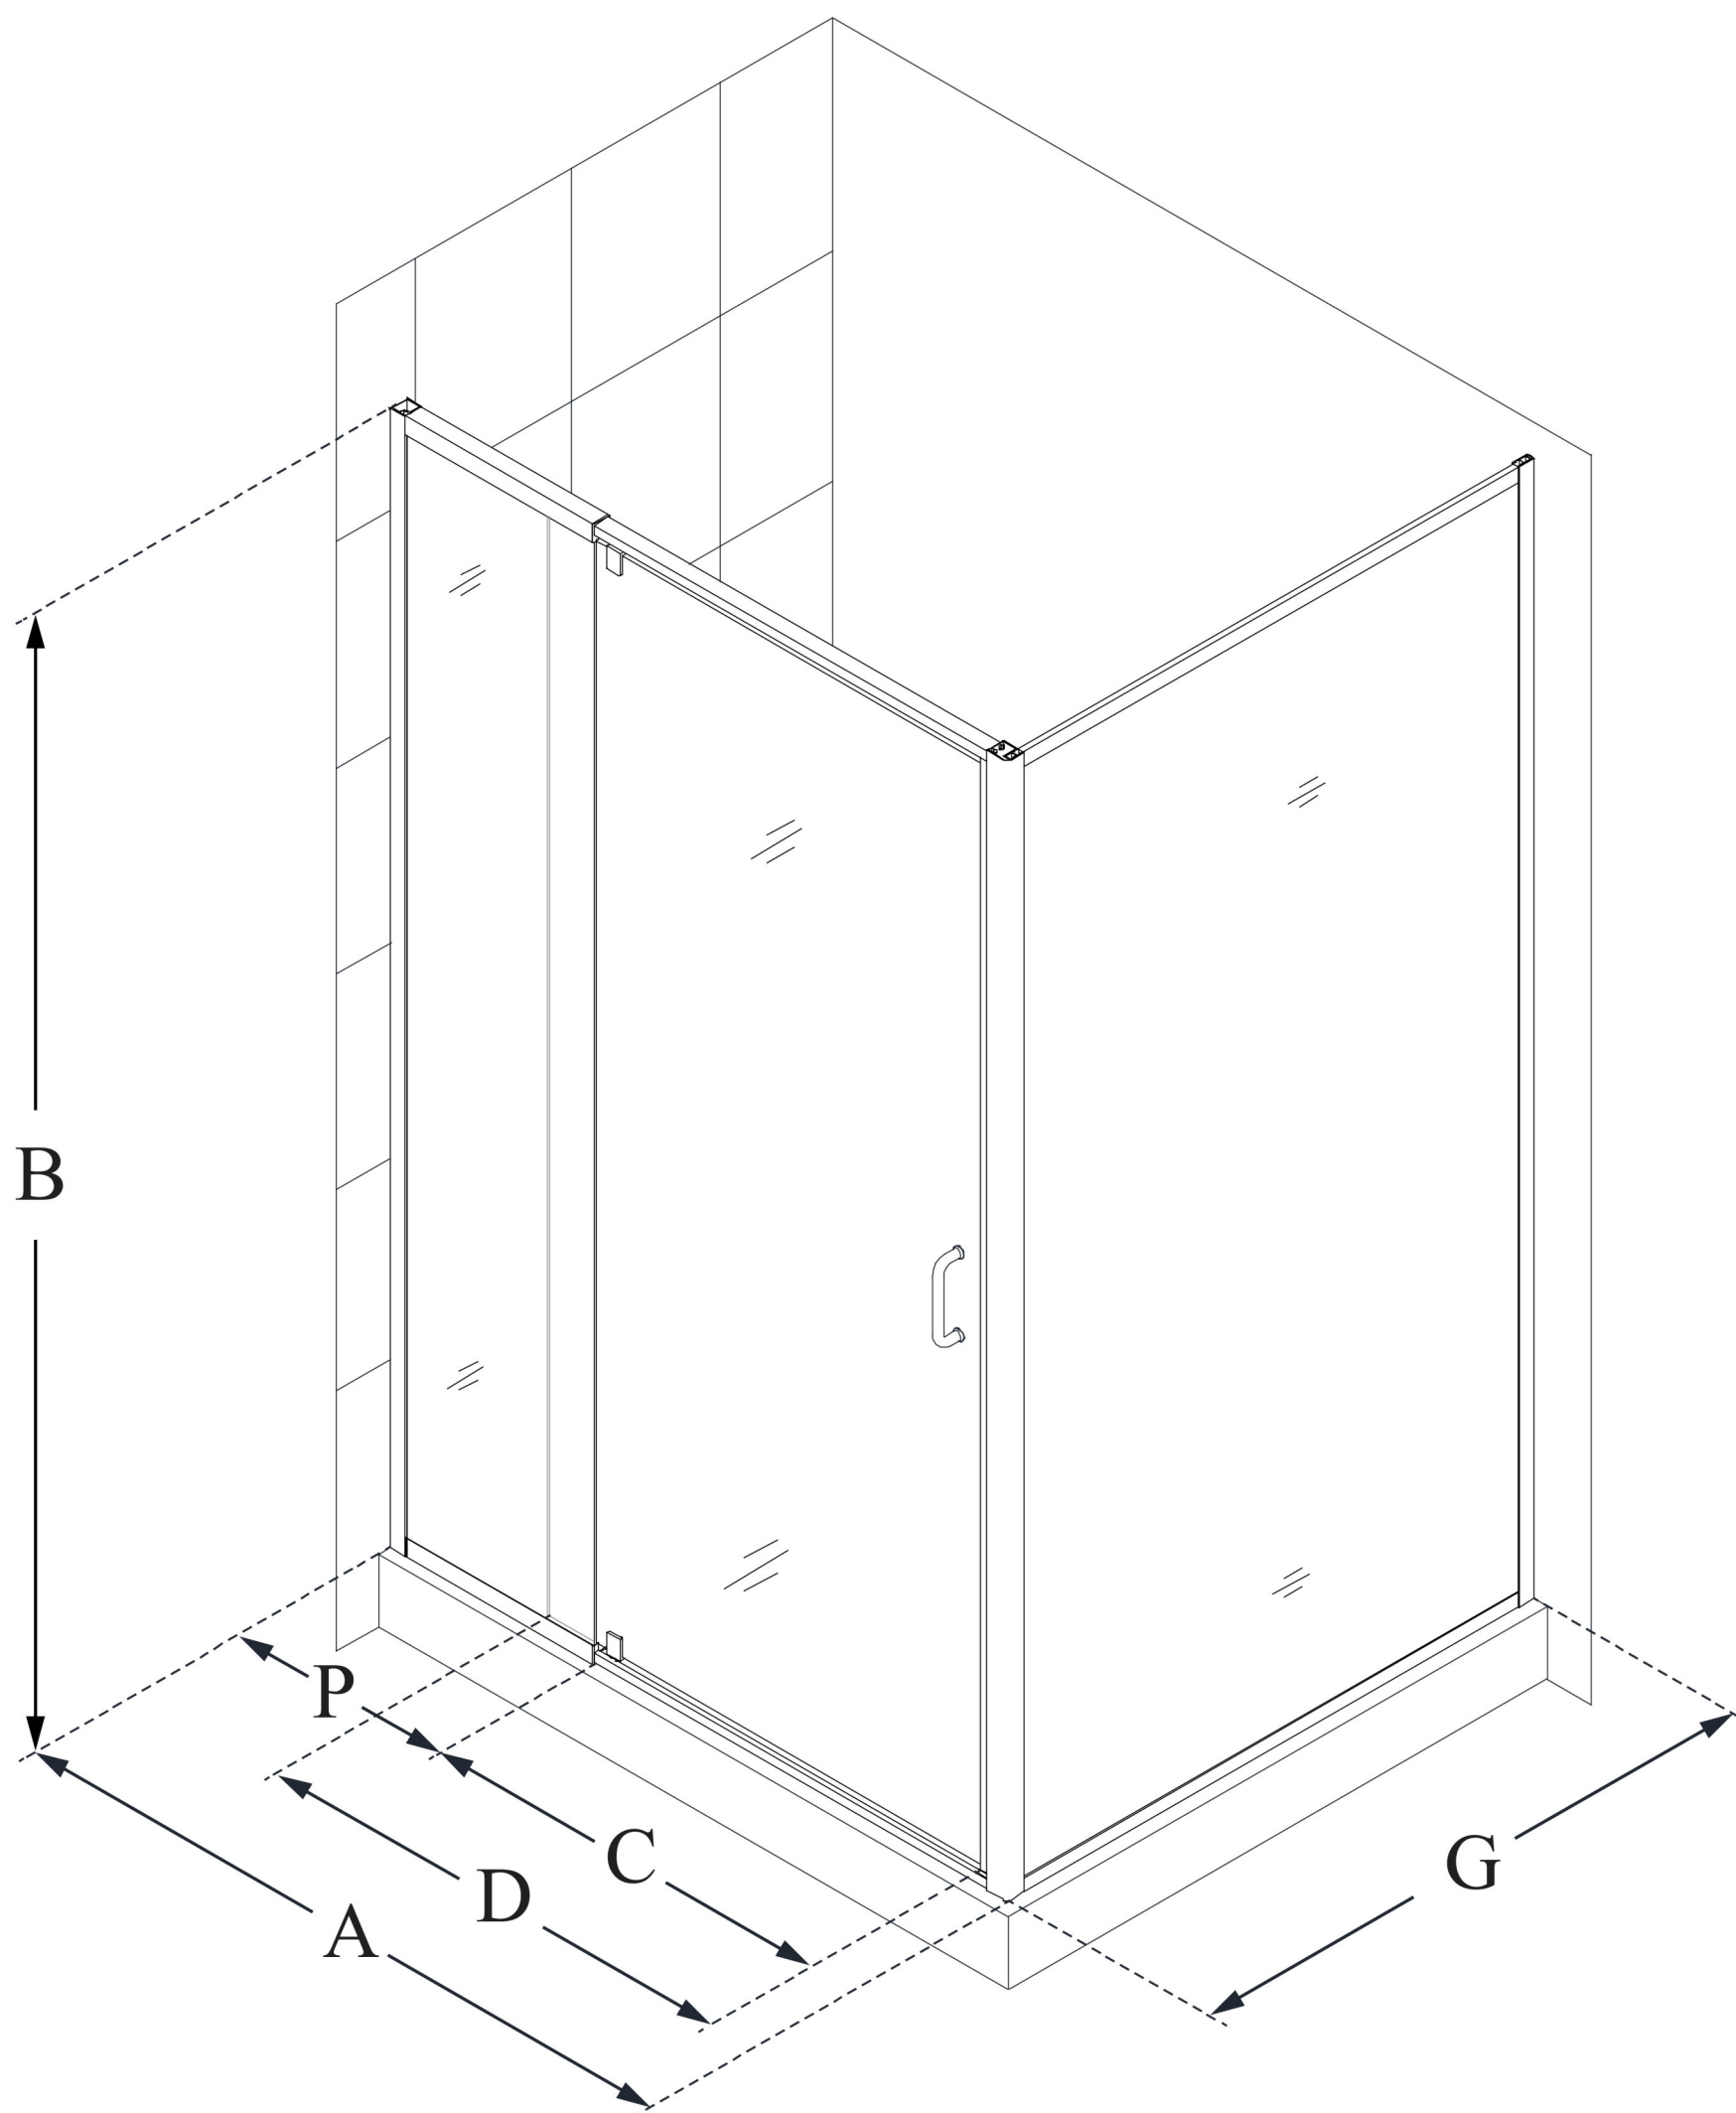

## FLEX

DreamLine Flex 34 1/2 in. D x 32-36 in. W x 72 in. H Frameless Pivot Shower Door

PIVOT DOOR

### CONFIGURATION DIMENSIONS:

**A: 32 7/16 - 36 7/16 in.**

MODEL WIDTH

**B: 72 in.**

MODEL HEIGHT

**C: 22 7/8 in.**

ACCESS WIDTH

**D: 28 1/2 in.**

DOOR WIDTH

**G: 34 1/2 in.**

RETURN PANEL WIDTH

**P: 6 9/16 in.**

PIVOT PANEL WIDTH

DreamLine reserves the right to update or modify the hardware or materials pictured without prior notice for the purpose of product improvement and customer satisfaction.